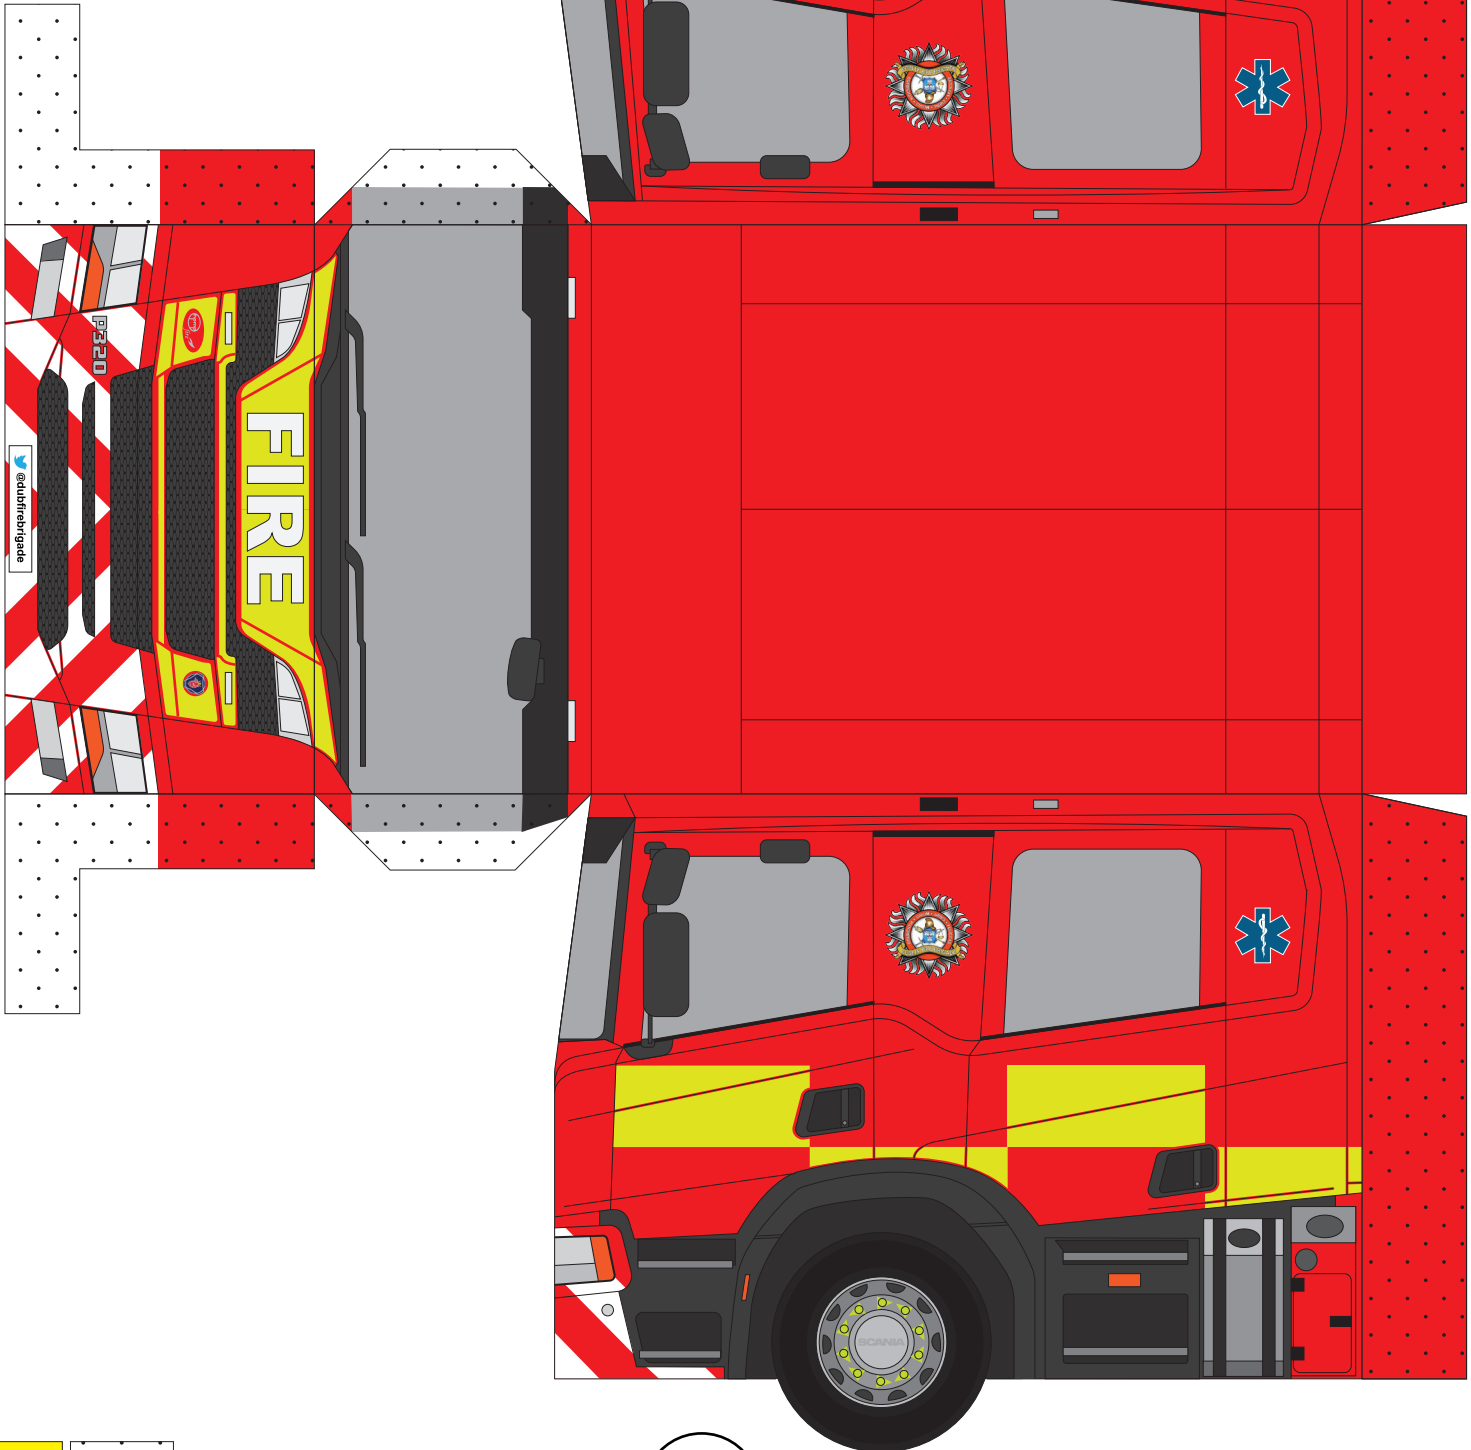

A

APPLY GLUE WHERE THIS PATTERN APPEARS

@dubfirebrigade

SHEET 1 OF 5

PRODUCED BY DUBLIN FIRE BRIGADE  
DESIGN BY WWW.ROBLOUGHLIN.IE

B

DUBLIN FIRE BRIGADE

BRIOGÁID DÓITEÁIN ÁTHA CLIATH

APPLY GLUE WHERE THIS PATTERN APPEARS

SHEET 2 OF 5

PRODUCED BY DUBLIN FIRE BRIGADE  
DESIGN BY WWW.ROBLOUGHLIN.IE

@dubfirebrigade

D

APPLY GLUE WHERE THIS PATTERN APPEARS

@dubfirebrigade

SHEET 3 OF 5