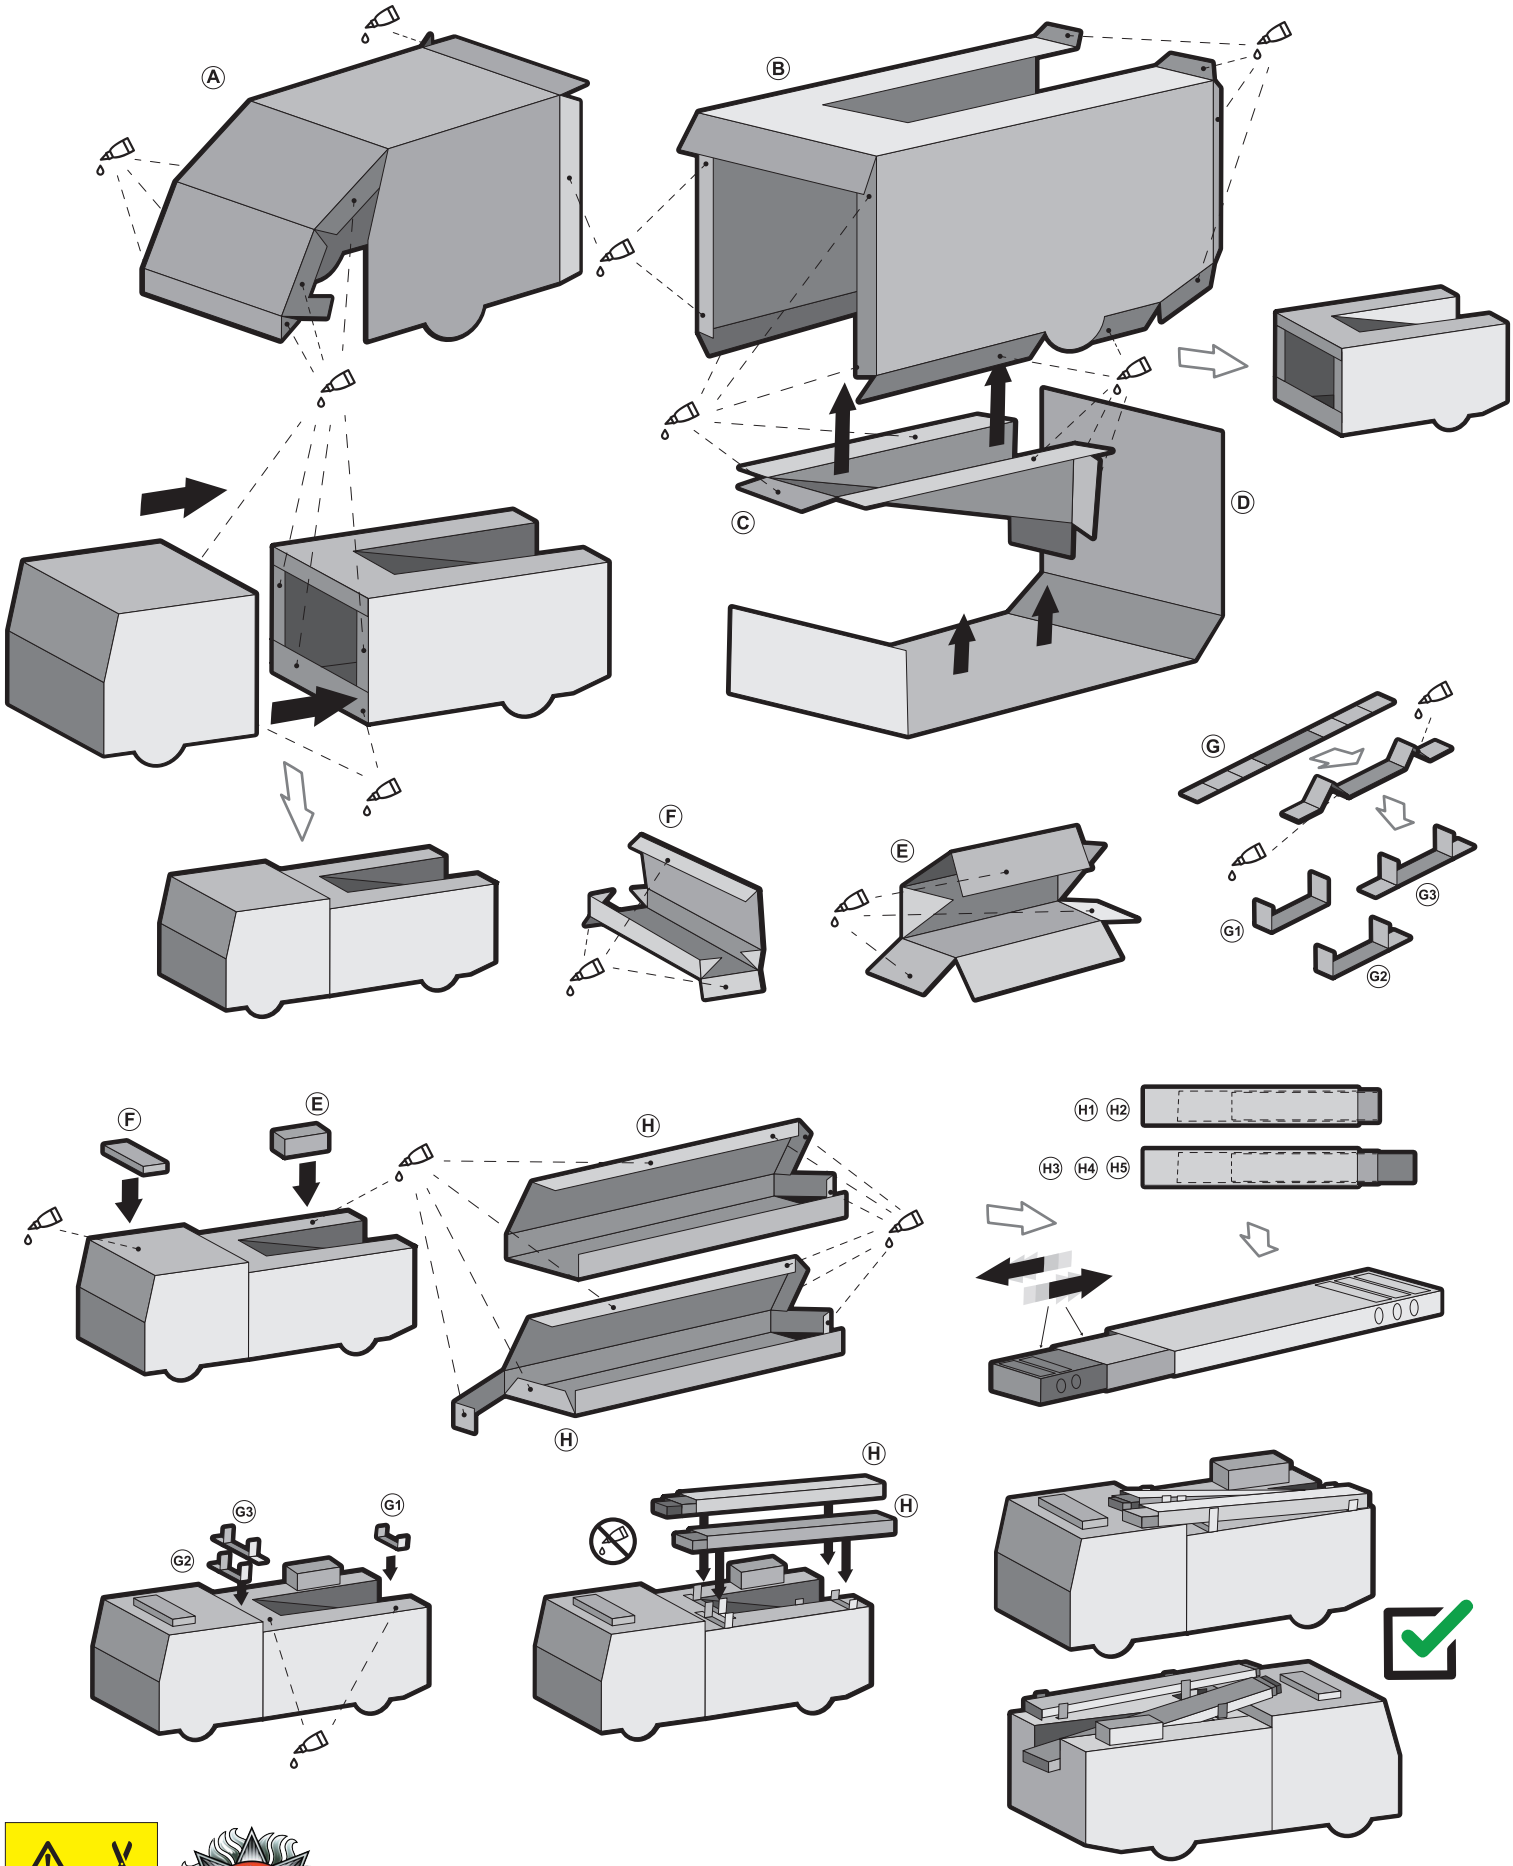

H5

APPLY GLUE WHERE THIS PATTERN APPEARS

   @dubfirebrigade

SHEET  
5 OF 5

PRODUCED BY DUBLIN FIRE BRIGADE  
DESIGN BY WWW.ROBLOUGHLIN.IE

 @dubfirebrigade

**ASSEMBLY SHEET**

PRODUCED BY DUBLIN FIRE BRIGADE  
 DESIGN BY WWW.ROBLOUGHLIN.IE