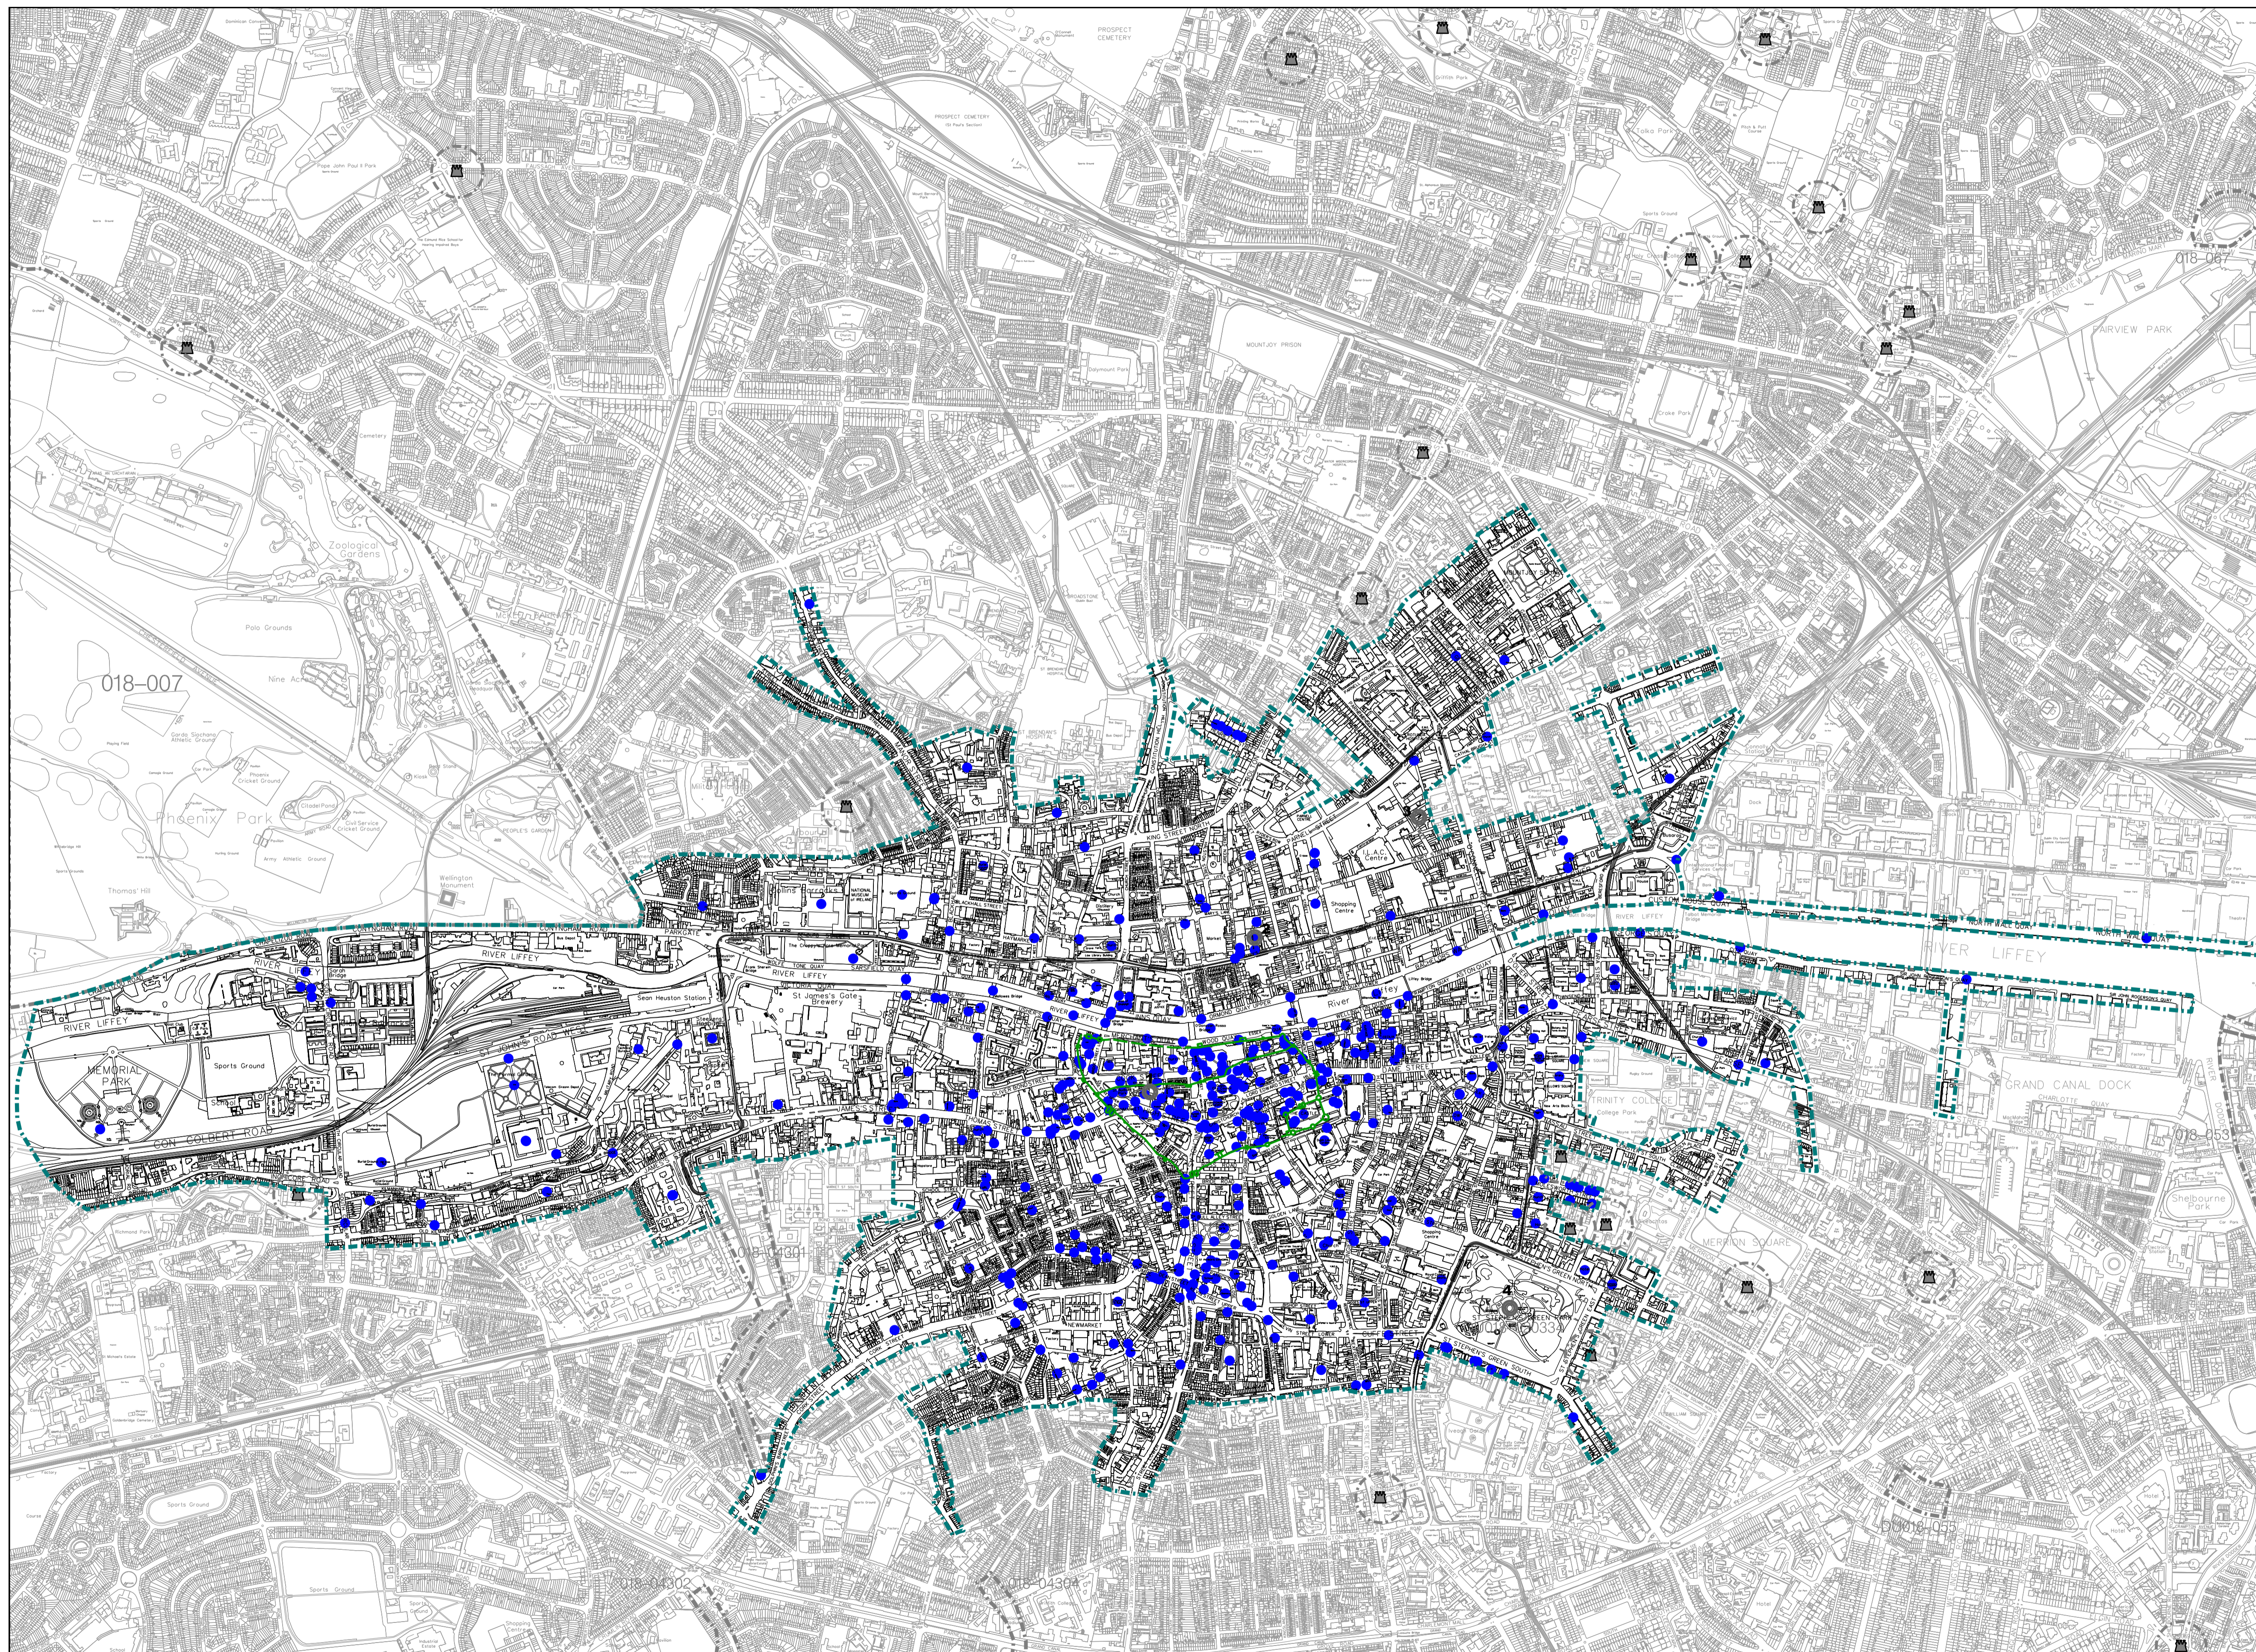

Dublin City Development Plan 2022-2028

AMENDED DRAFT

MAP A	MAP B	MAP C
MAP D	MAP E	MAP F
MAP G	MAP H	MAP L

HISTORIC CITY

SPECIFIC OBJECTIVES

- Records of Monuments and Places (RMP) DU018-020 Historic City
- Record of Monuments and Places (RMP) within the Historic City
- Record of Monuments and Places (RMP) outside Historic City
- National Monuments
- Line of Dublin City Walls

Map is for information purposes only. Please also refer to www.archaeology.ie

1. Map to be read in conjunction with the written statement

Includes Ordnance Survey Ireland data reproduced under
OS Licence Number: 2017/0004/0016 in City Council
and Government of Ireland copyright, Ordnance Survey Ireland
© Ordnance Survey Ireland, 2021