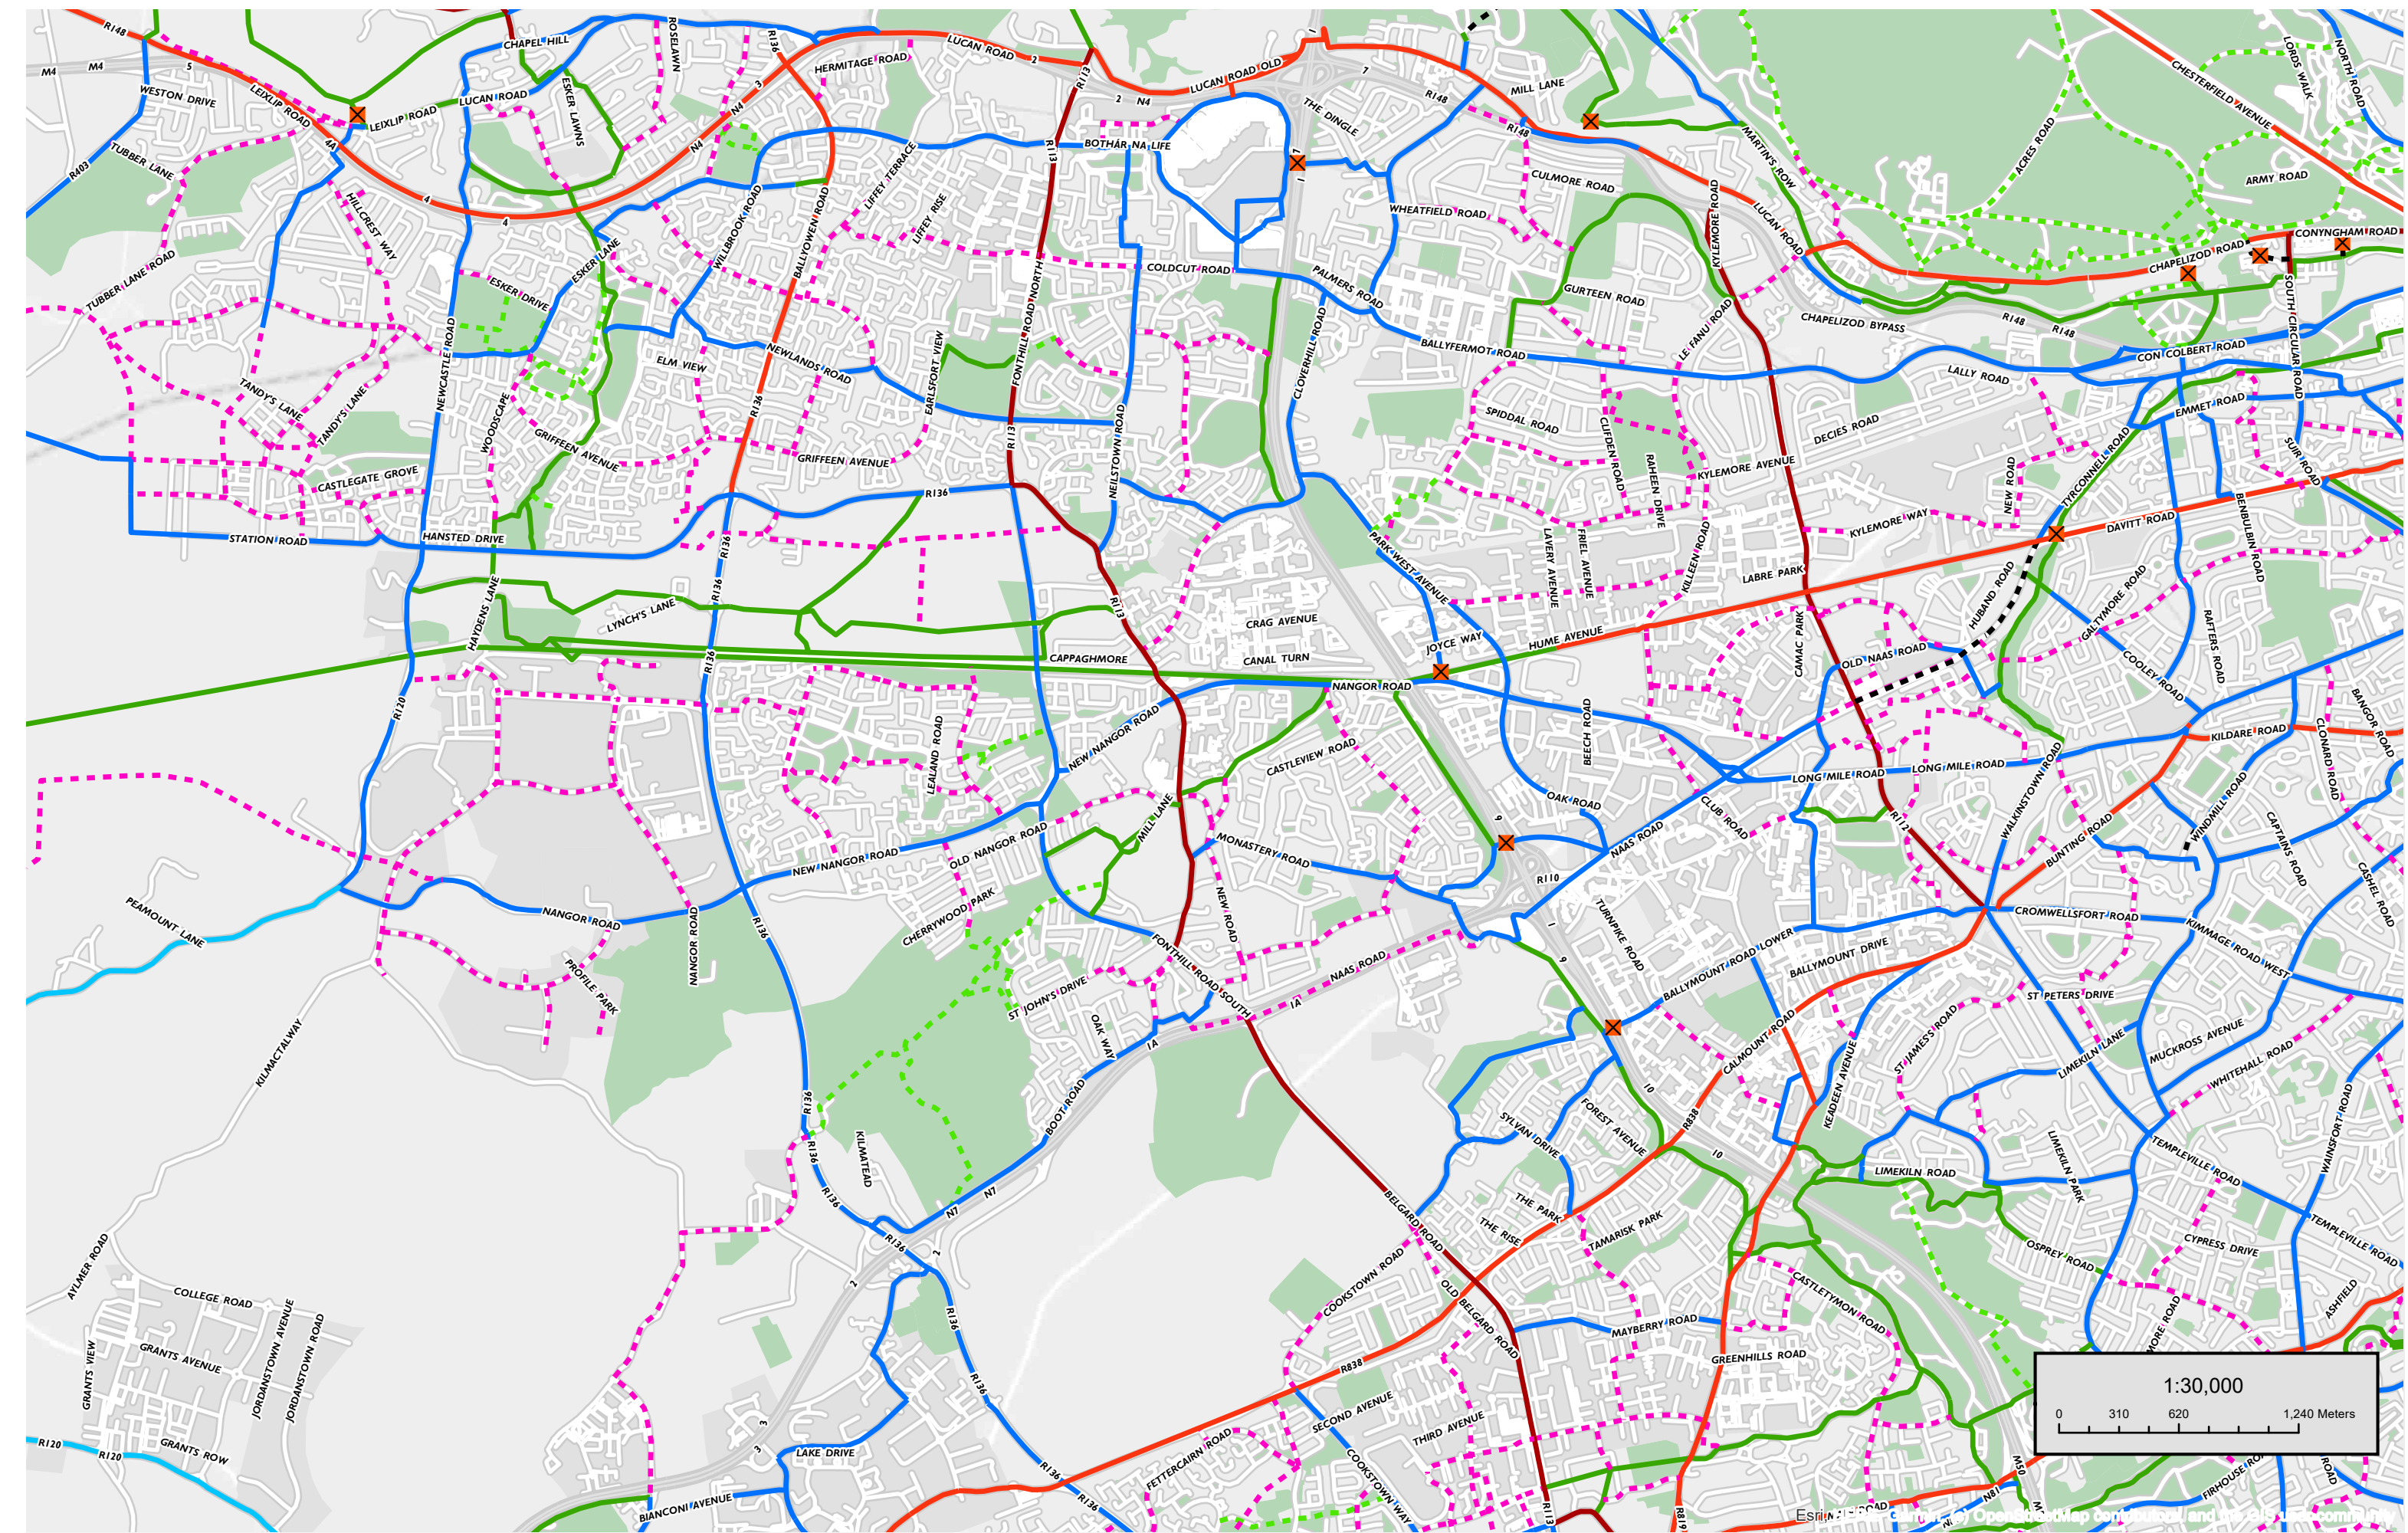

Project:
**2022 GREATER DUBLIN AREA
CYCLE NETWORK PLAN**

Title:
**2022 GREATER DUBLIN AREA
CYCLE NETWORK PLAN -
DUBLIN MID WEST**

1. Legend:
2. Primary Radial
   - Primary Orbital
   - Secondary
   - Greenway - Utility
   - Inter Urban
   - - - Feeder
   - - - Greenway - Leisure
   - - - Further Study
   - ✕ Proposed Crossing Points