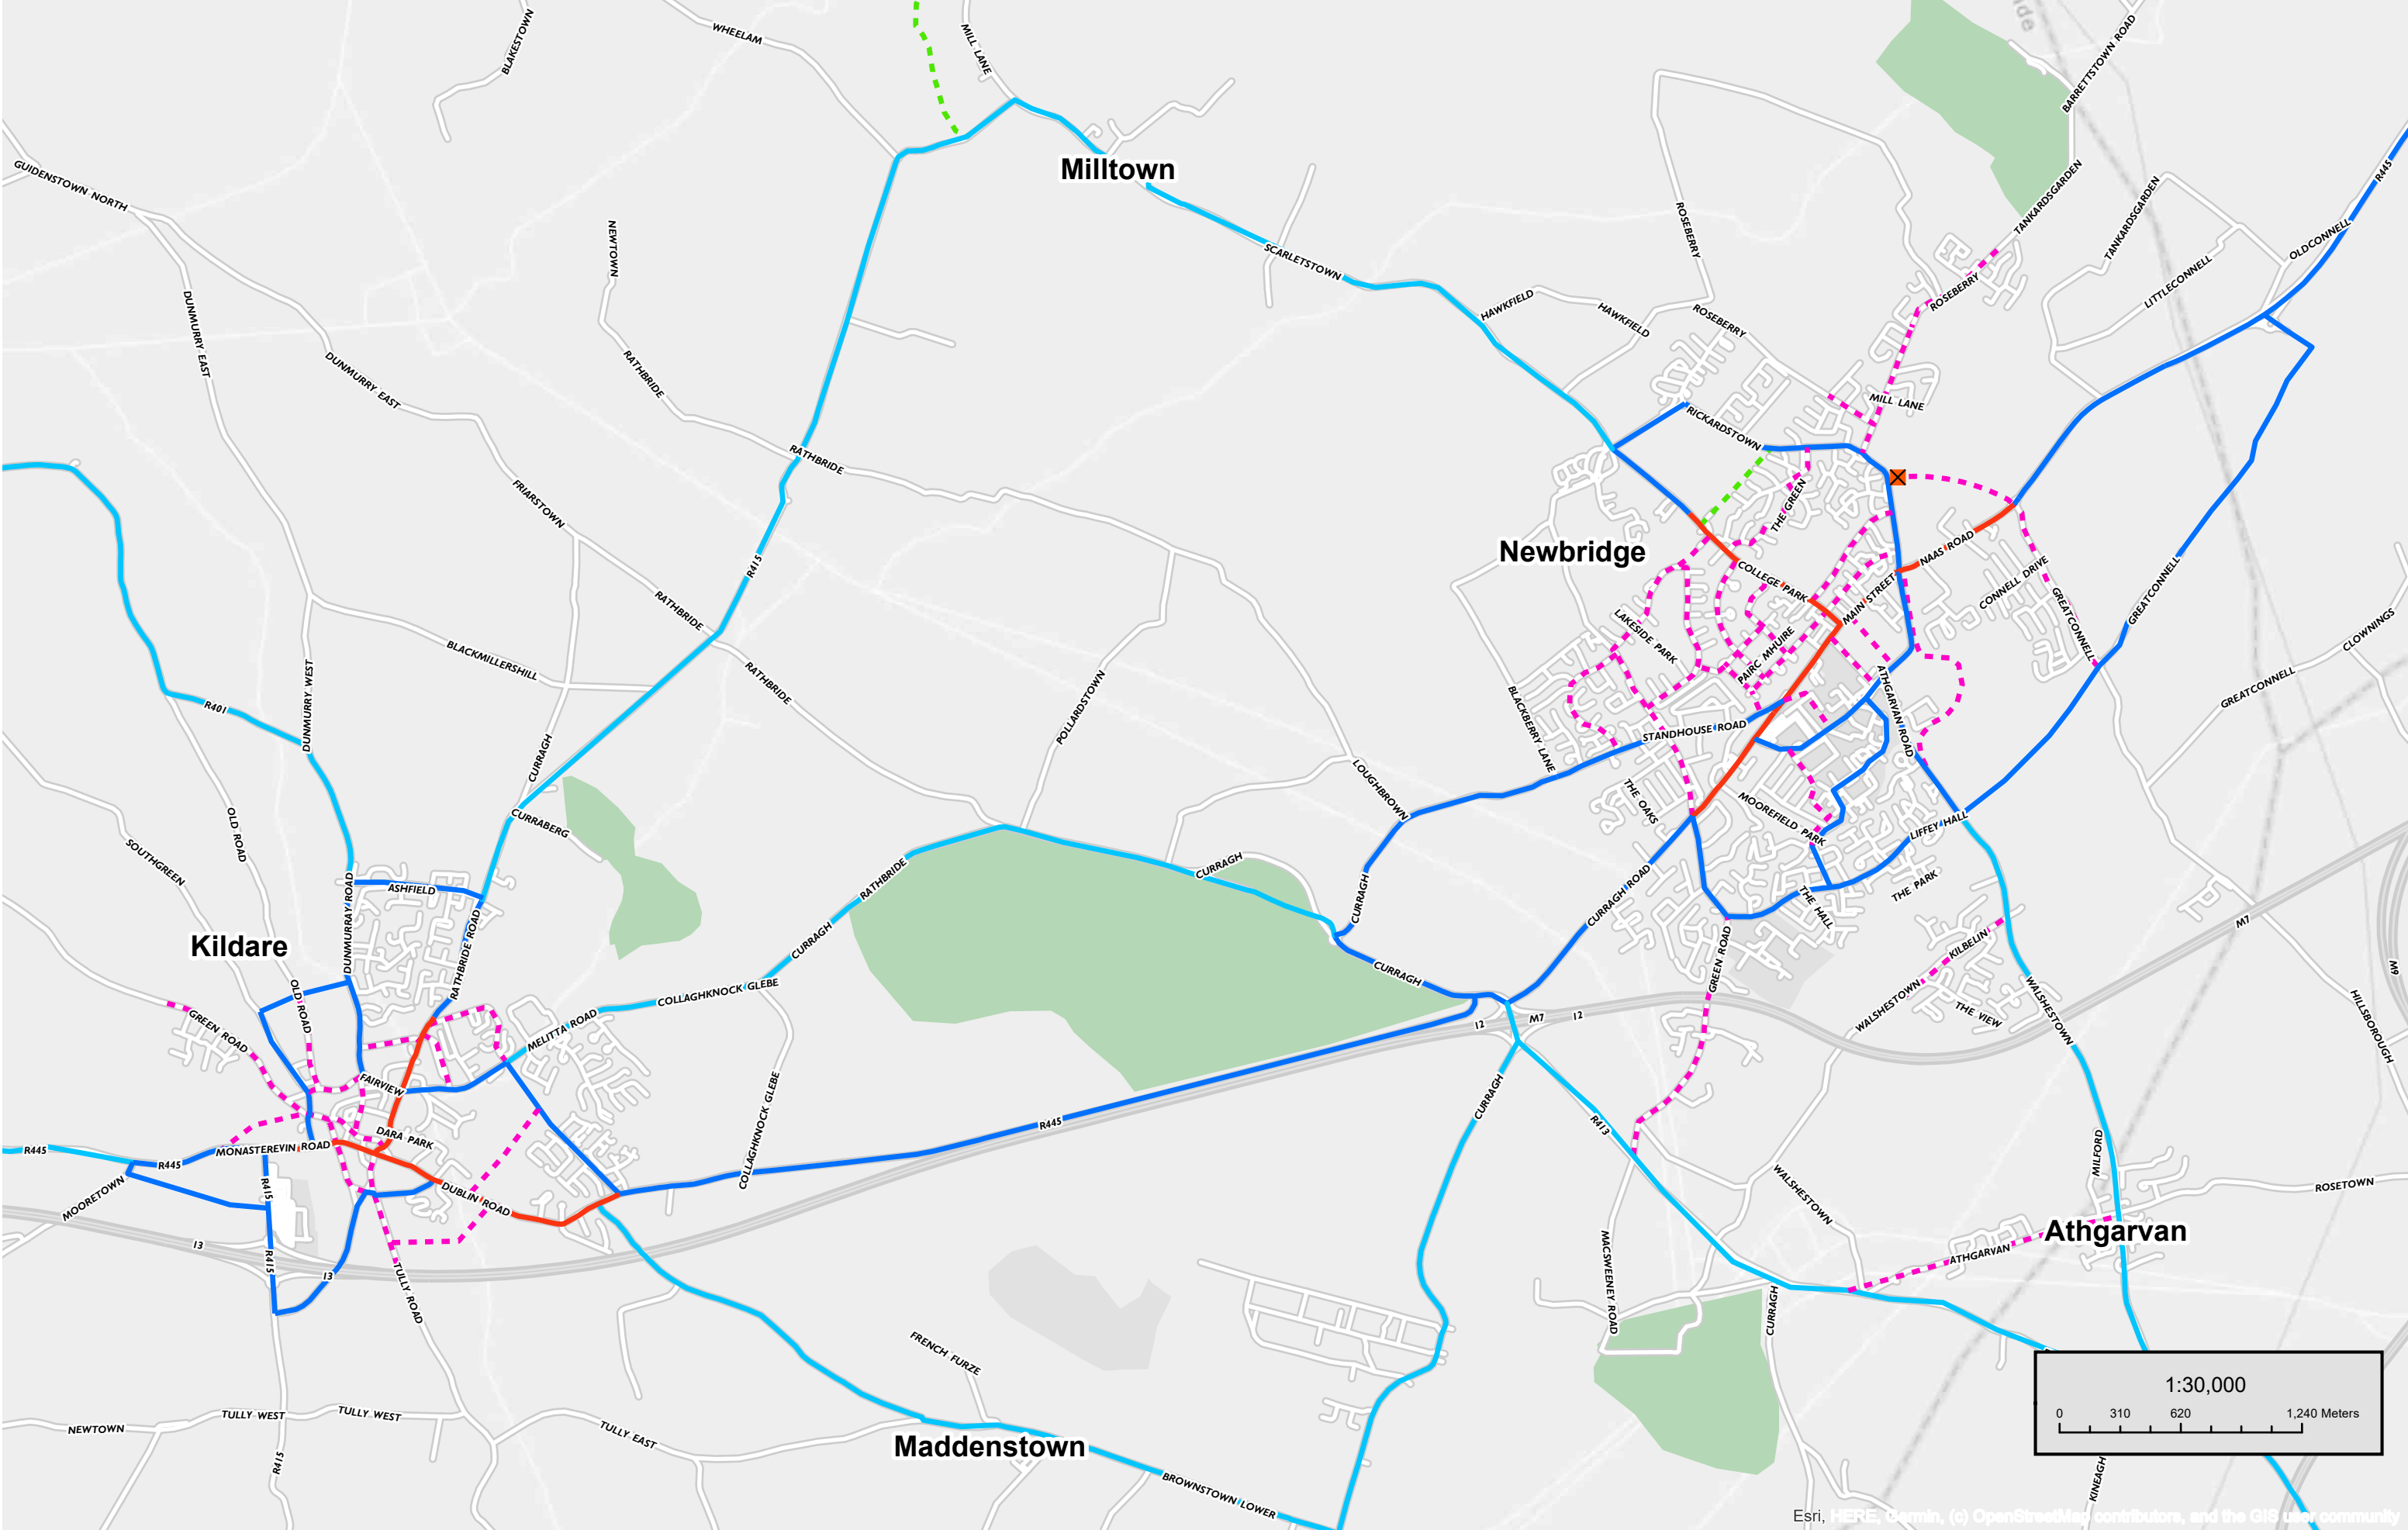

Project:
**2022 GREATER DUBLIN AREA
CYCLE NETWORK PLAN**

Title:
**2022 GREATER DUBLIN AREA
CYCLE NETWORK PLAN -
NEWBRIDGE & KILDARE**

Legend:

- Proposed Crossing Points
- Primary Radial
- Primary Orbital
- Secondary
- Greenway - Utility
- Feeder
- Greenway - Leisure
- Further Study
- Inter Urban

Údarás Náisiúnta Iompair
National Transport Authority

Esri, HERE, Garmin, (c) OpenStreetMap contributors, and the GIS user community