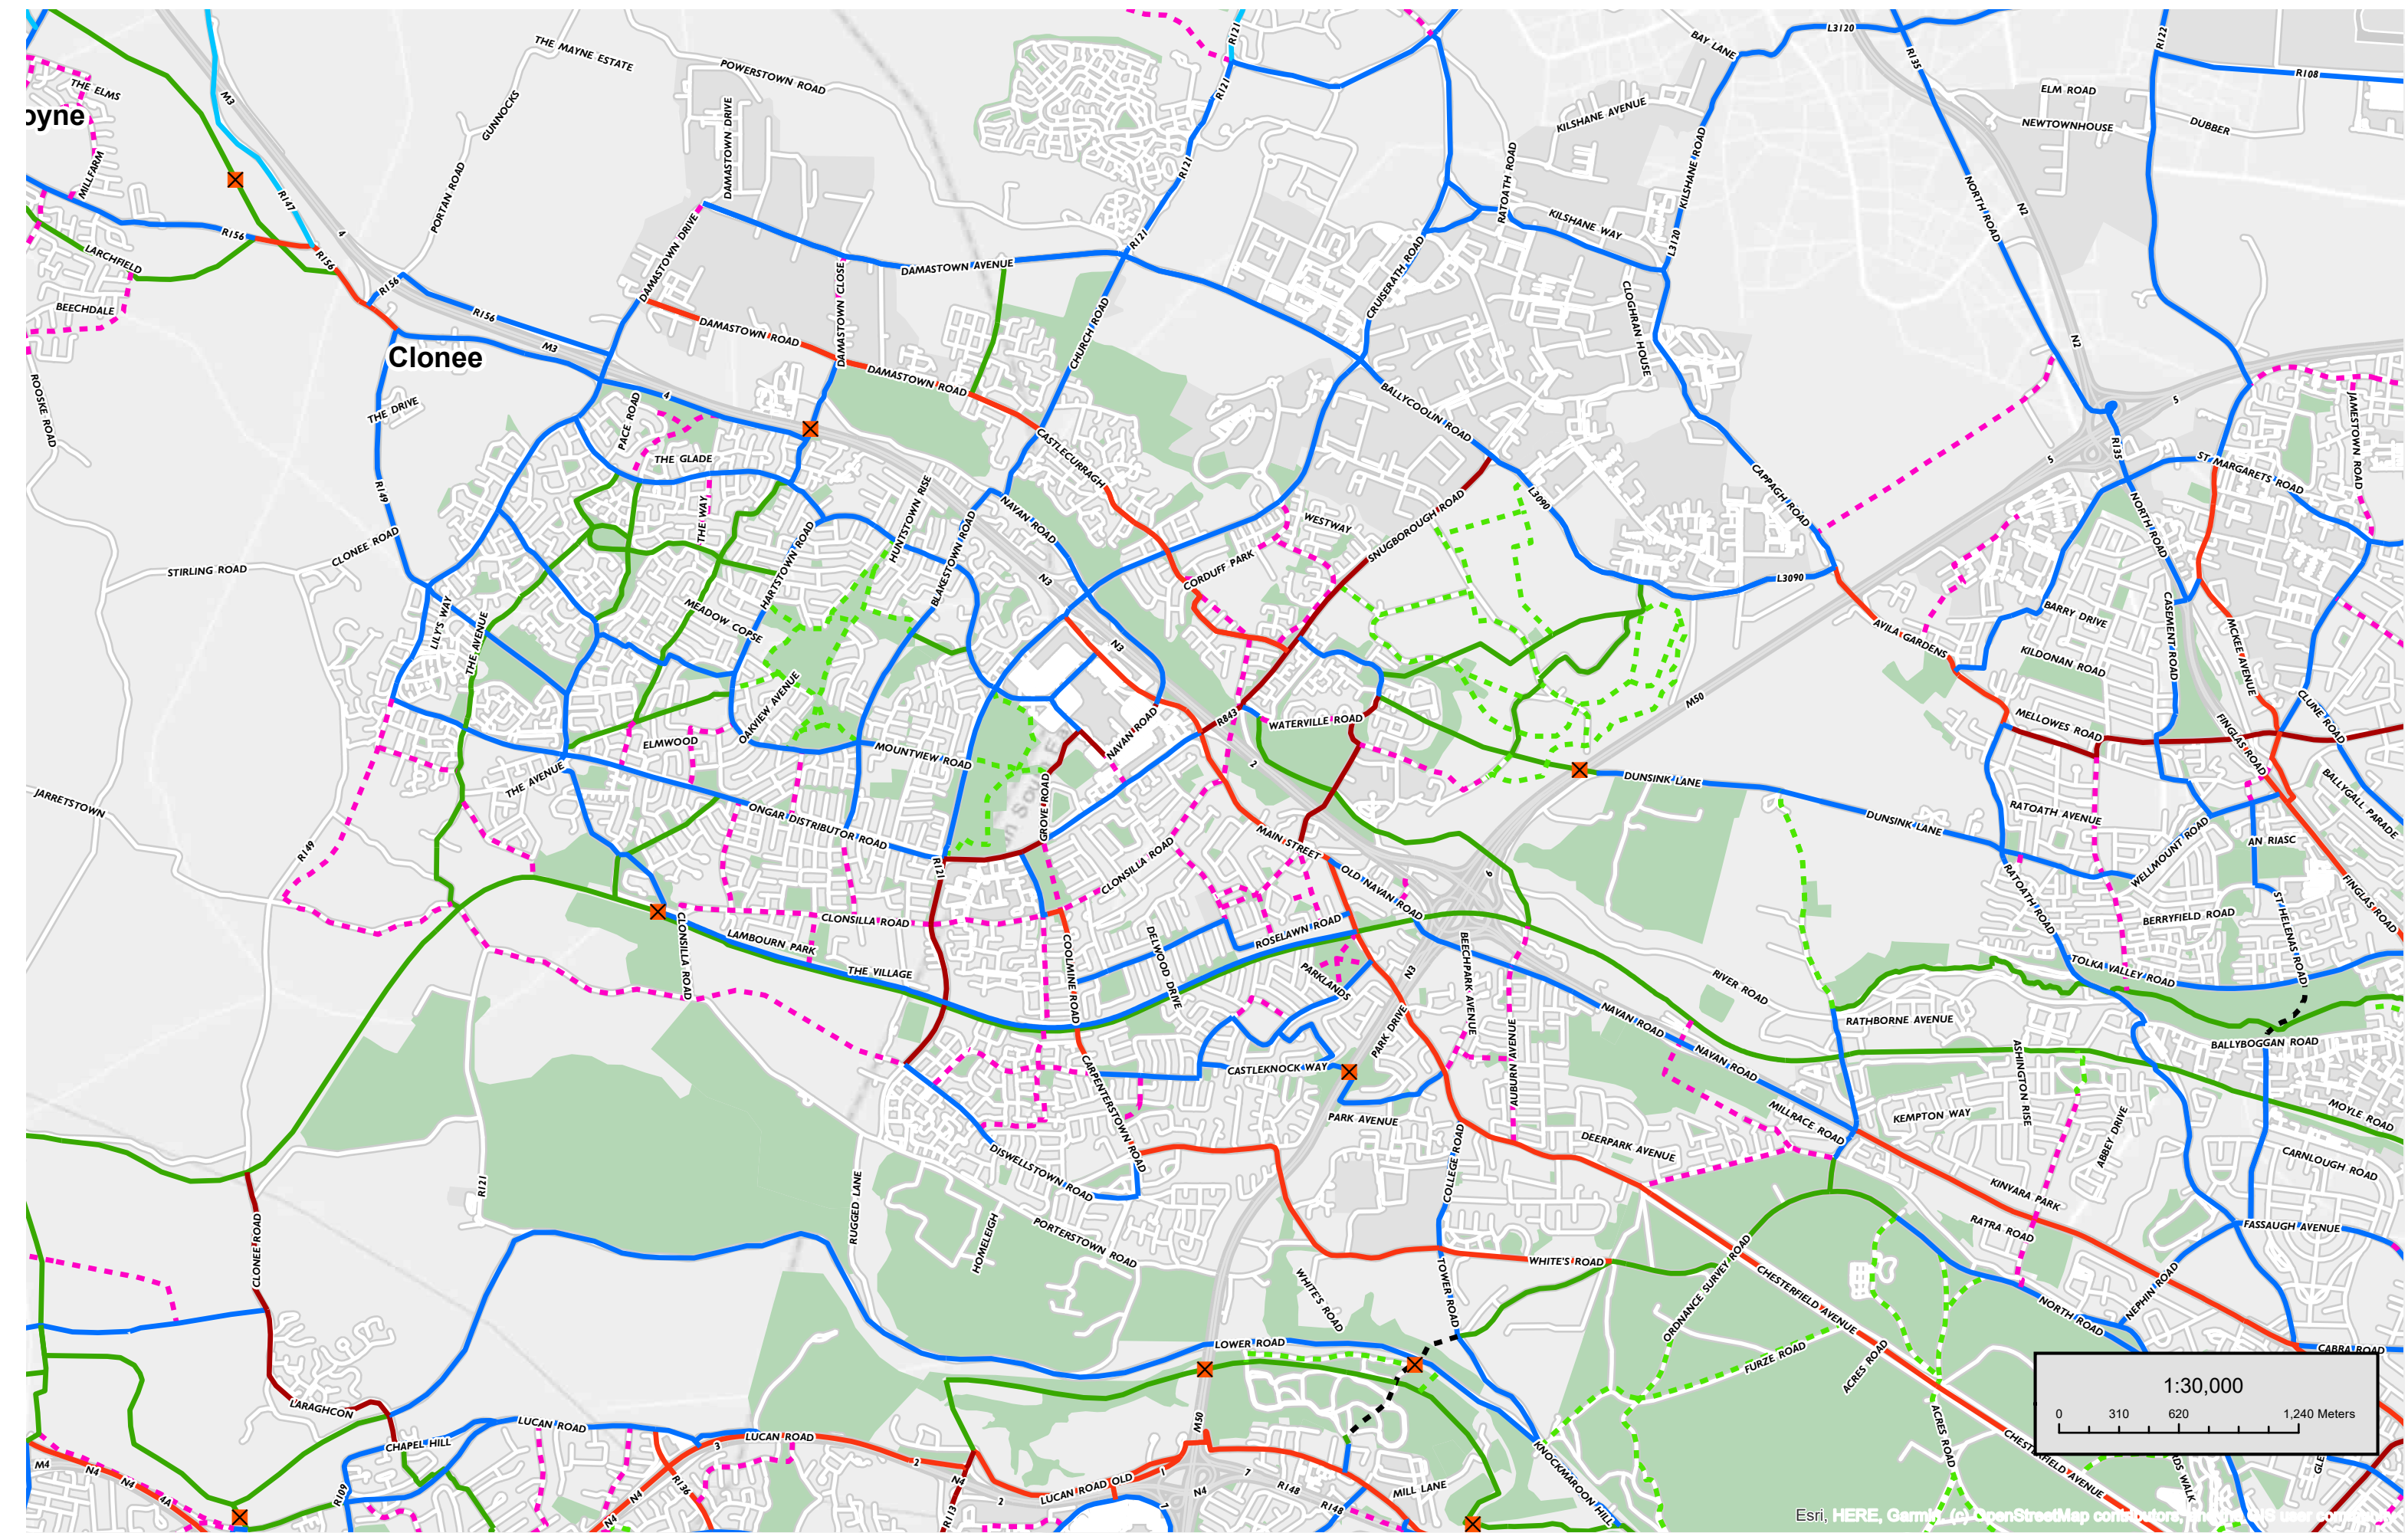

Project:
**2022 GREATER DUBLIN AREA
CYCLE NETWORK PLAN**

Title:
**2022 GREATER DUBLIN AREA
CYCLE NETWORK PLAN -
DUBLIN NORTH WEST**

1. Legend:
2. X Proposed Crossing Points
   - Inter Urban
   - Primary Radial
   - Primary Orbital
   - Secondary
   - Greenway - Utility
   - - - Feeder
   - - - Greenway - Leisure
   - - - Further Study