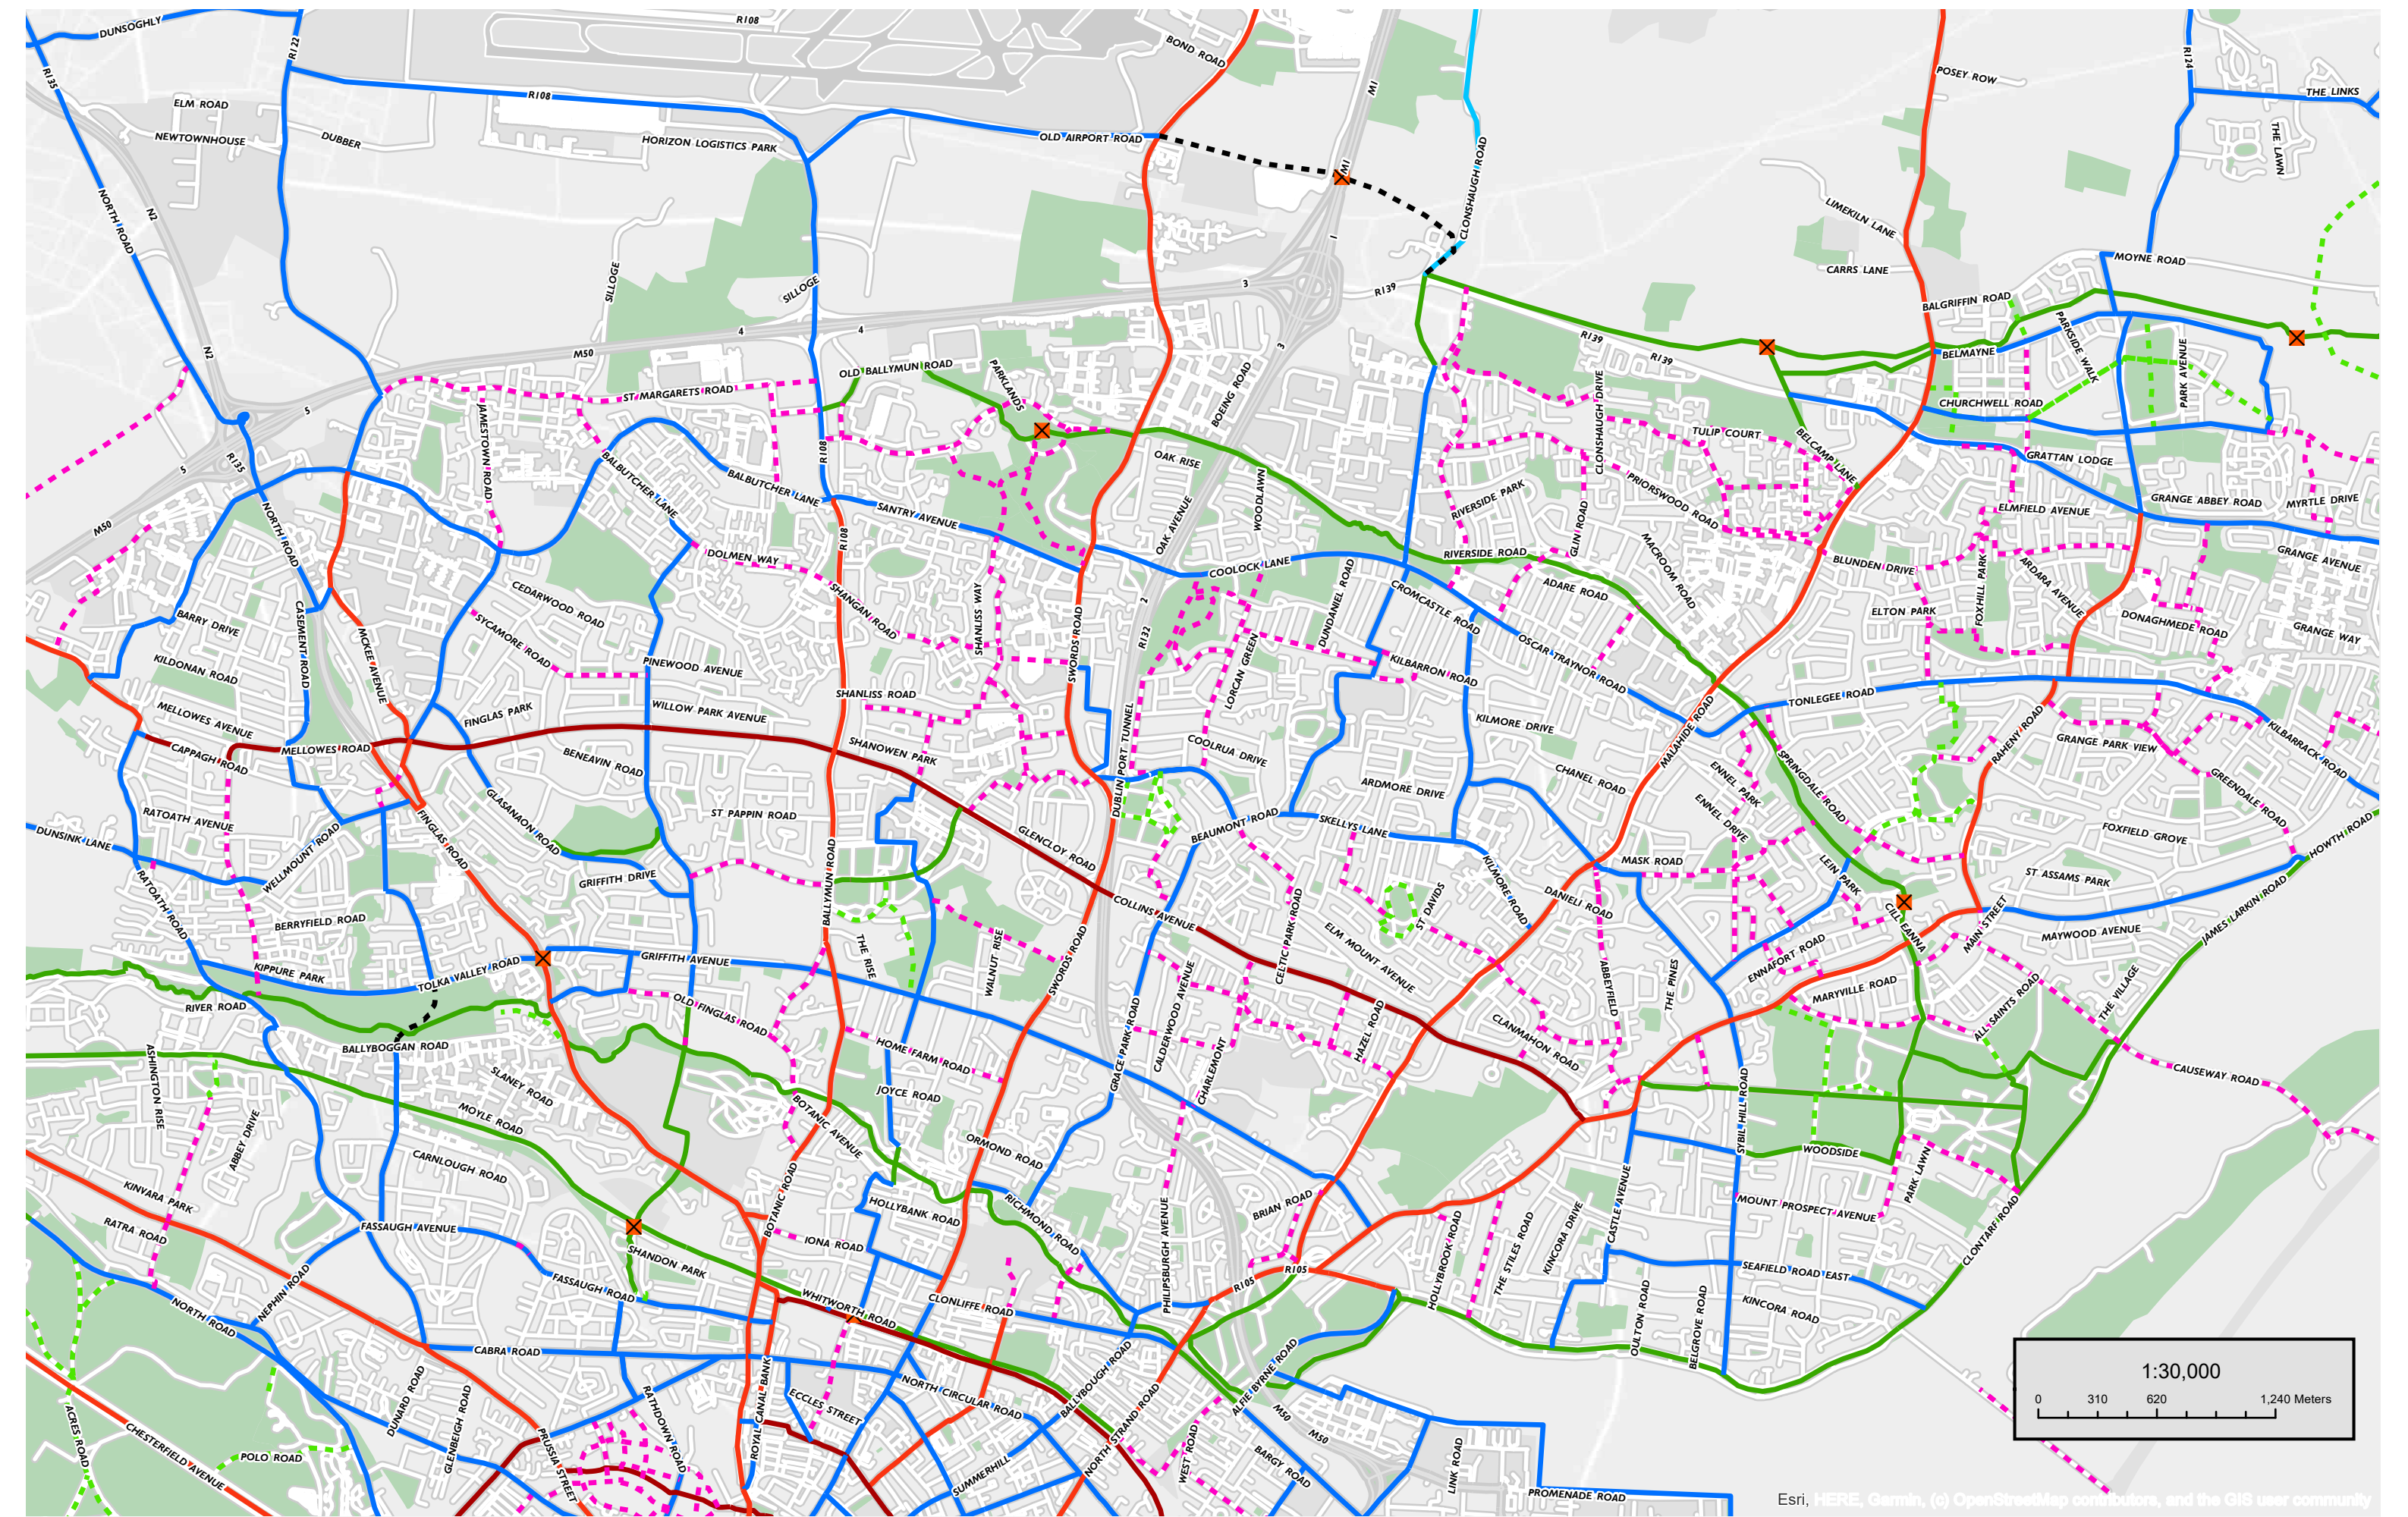

- Legend:
- Primary Radial
 - Primary Orbital
 - Secondary
 - Greenway - Utility
 - Inter Urban
 - - - Feeder
 - - - Greenway - Leisure
 - - - Further Study
 - ✕ Proposed Crossing Points

Esri, HERE, Garmin, (c) OpenStreetMap contributors, and the GIS user community