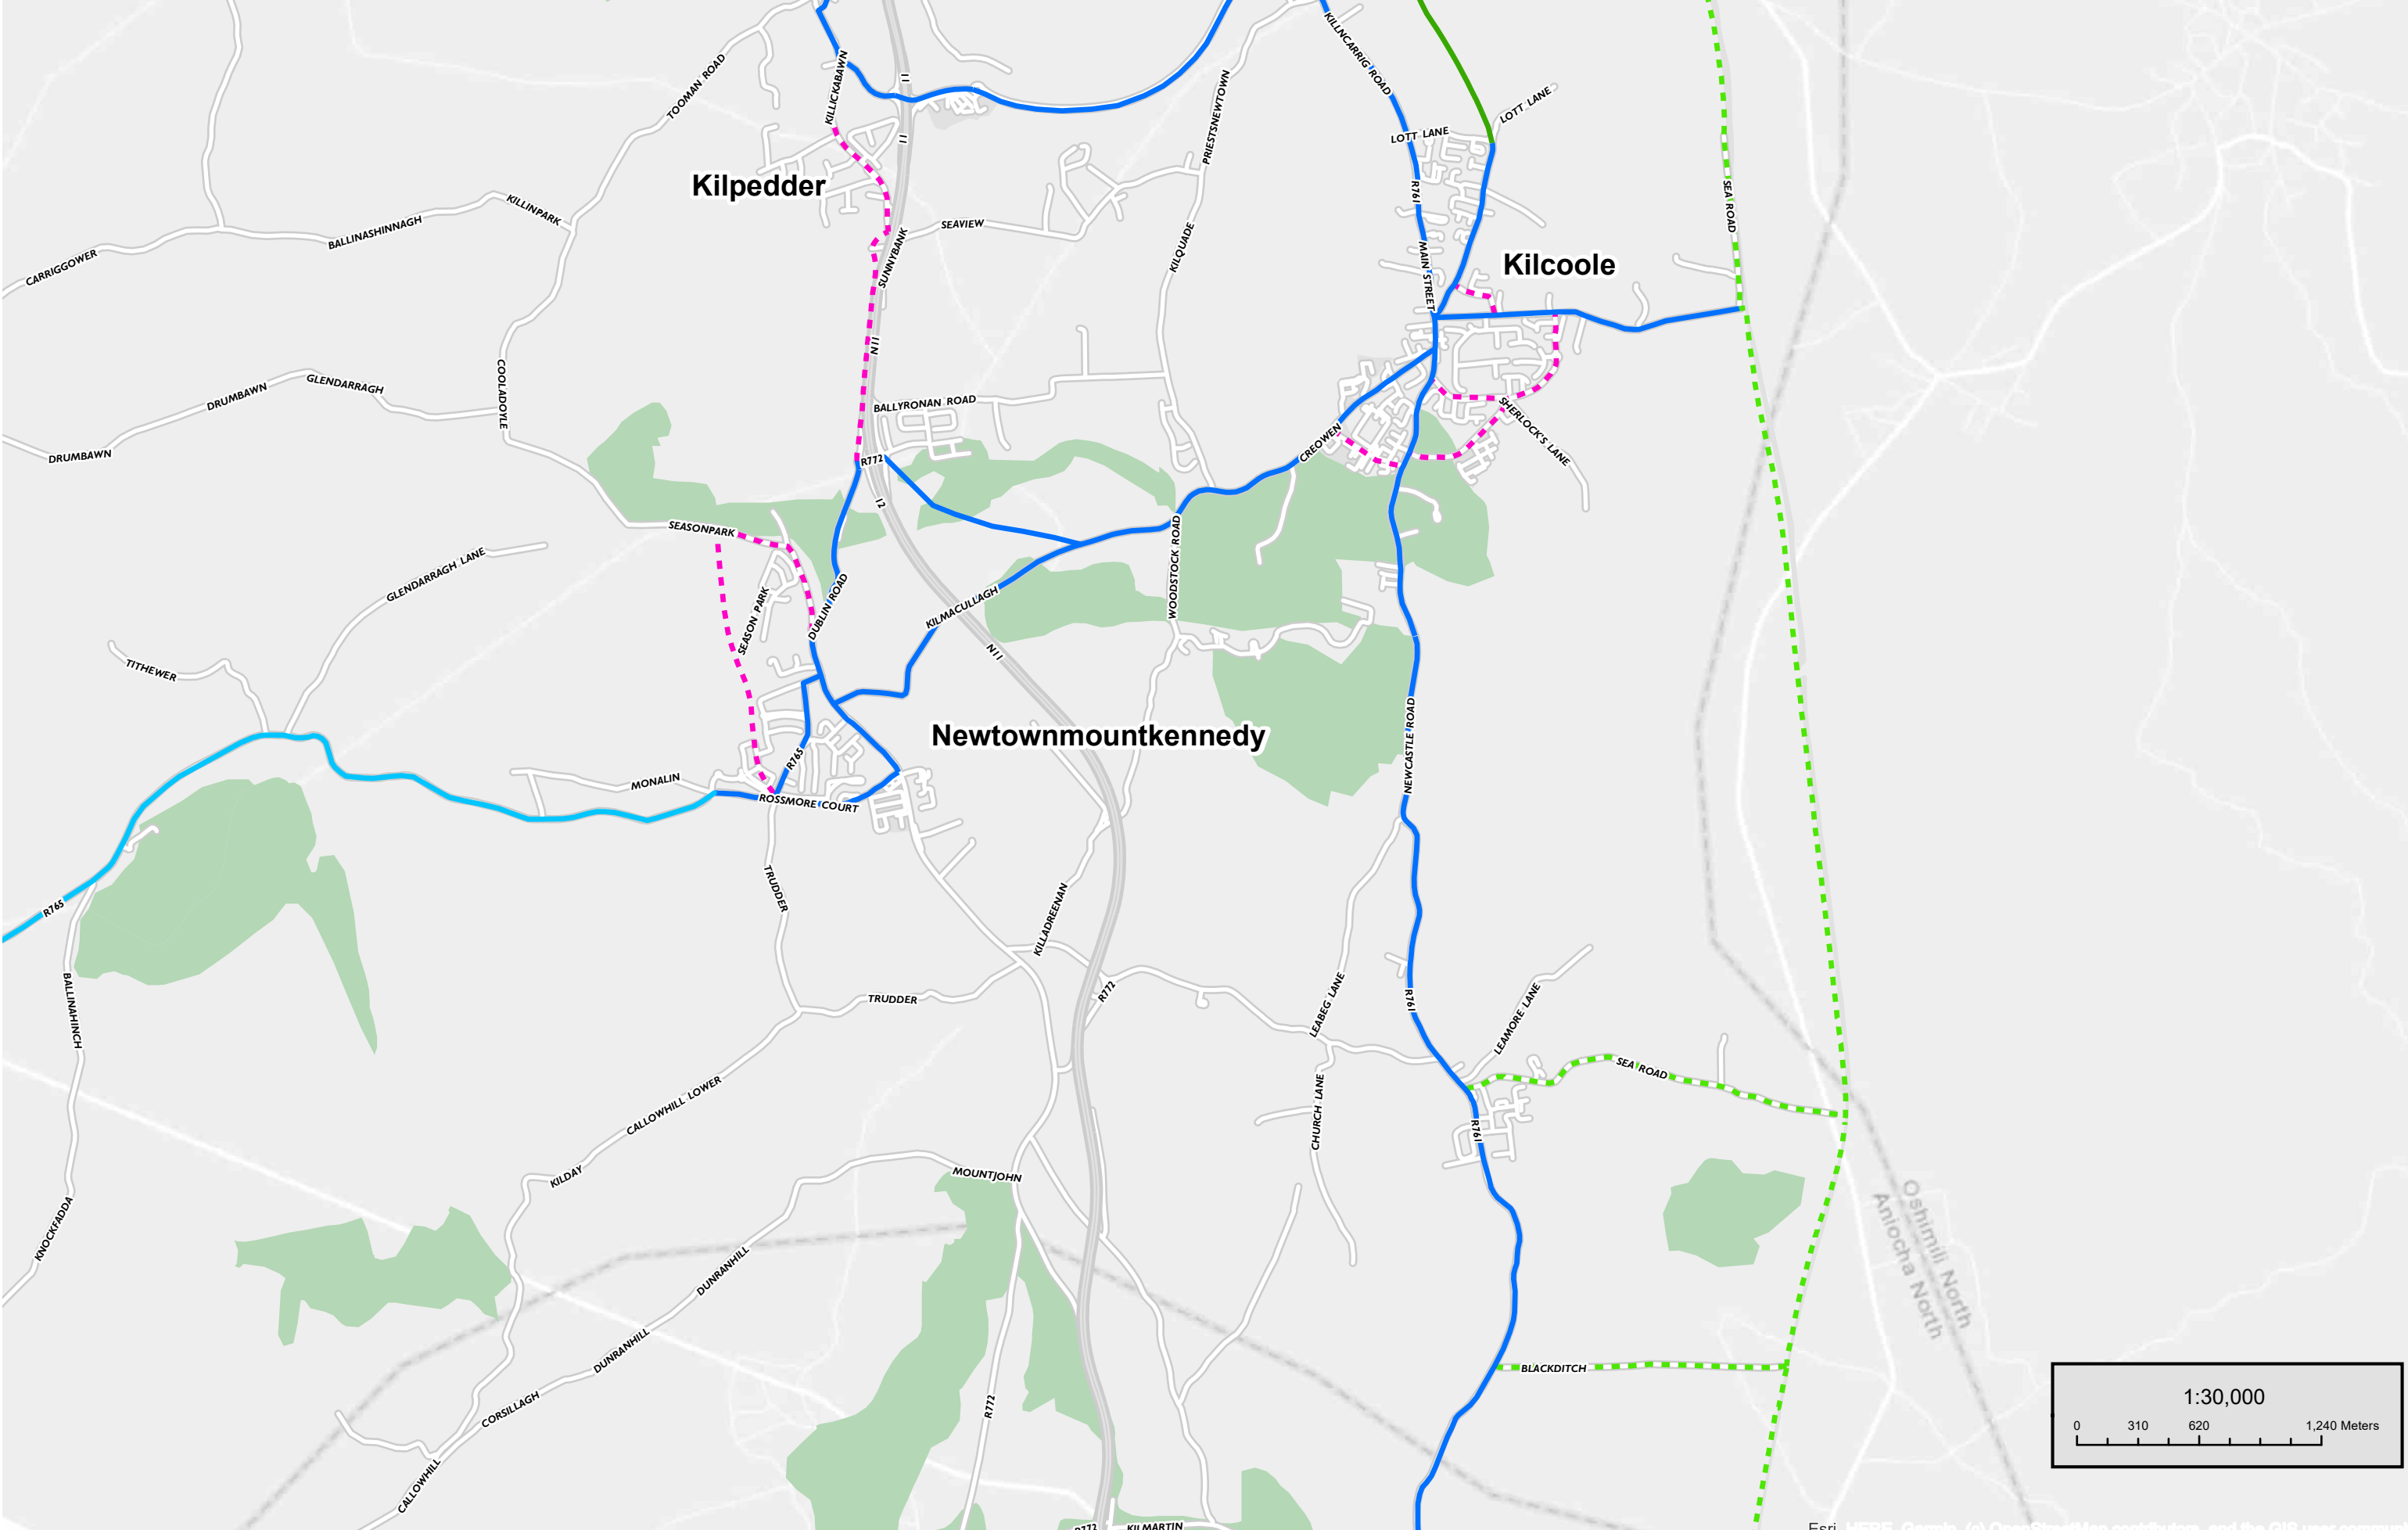

Esri, HERE, Garmin, (c) OpenStreetMap contributors, and the GIS user community

Project:
**2022 GREATER DUBLIN AREA
CYCLE NETWORK PLAN**

Title:
**2022 GREATER DUBLIN AREA
CYCLE NETWORK PLAN -
KILCOOLE & NEWTOWNMOUNTKENNEDY**

1. Legend:
2. ✘ Proposed Crossing Points
   - Inter Urban
   - Primary Radial
   - - Feeder
   - Primary Orbital
   - - Greenway - Leisure
   - Secondary
   - - Further Study
   - Greenway - Utility