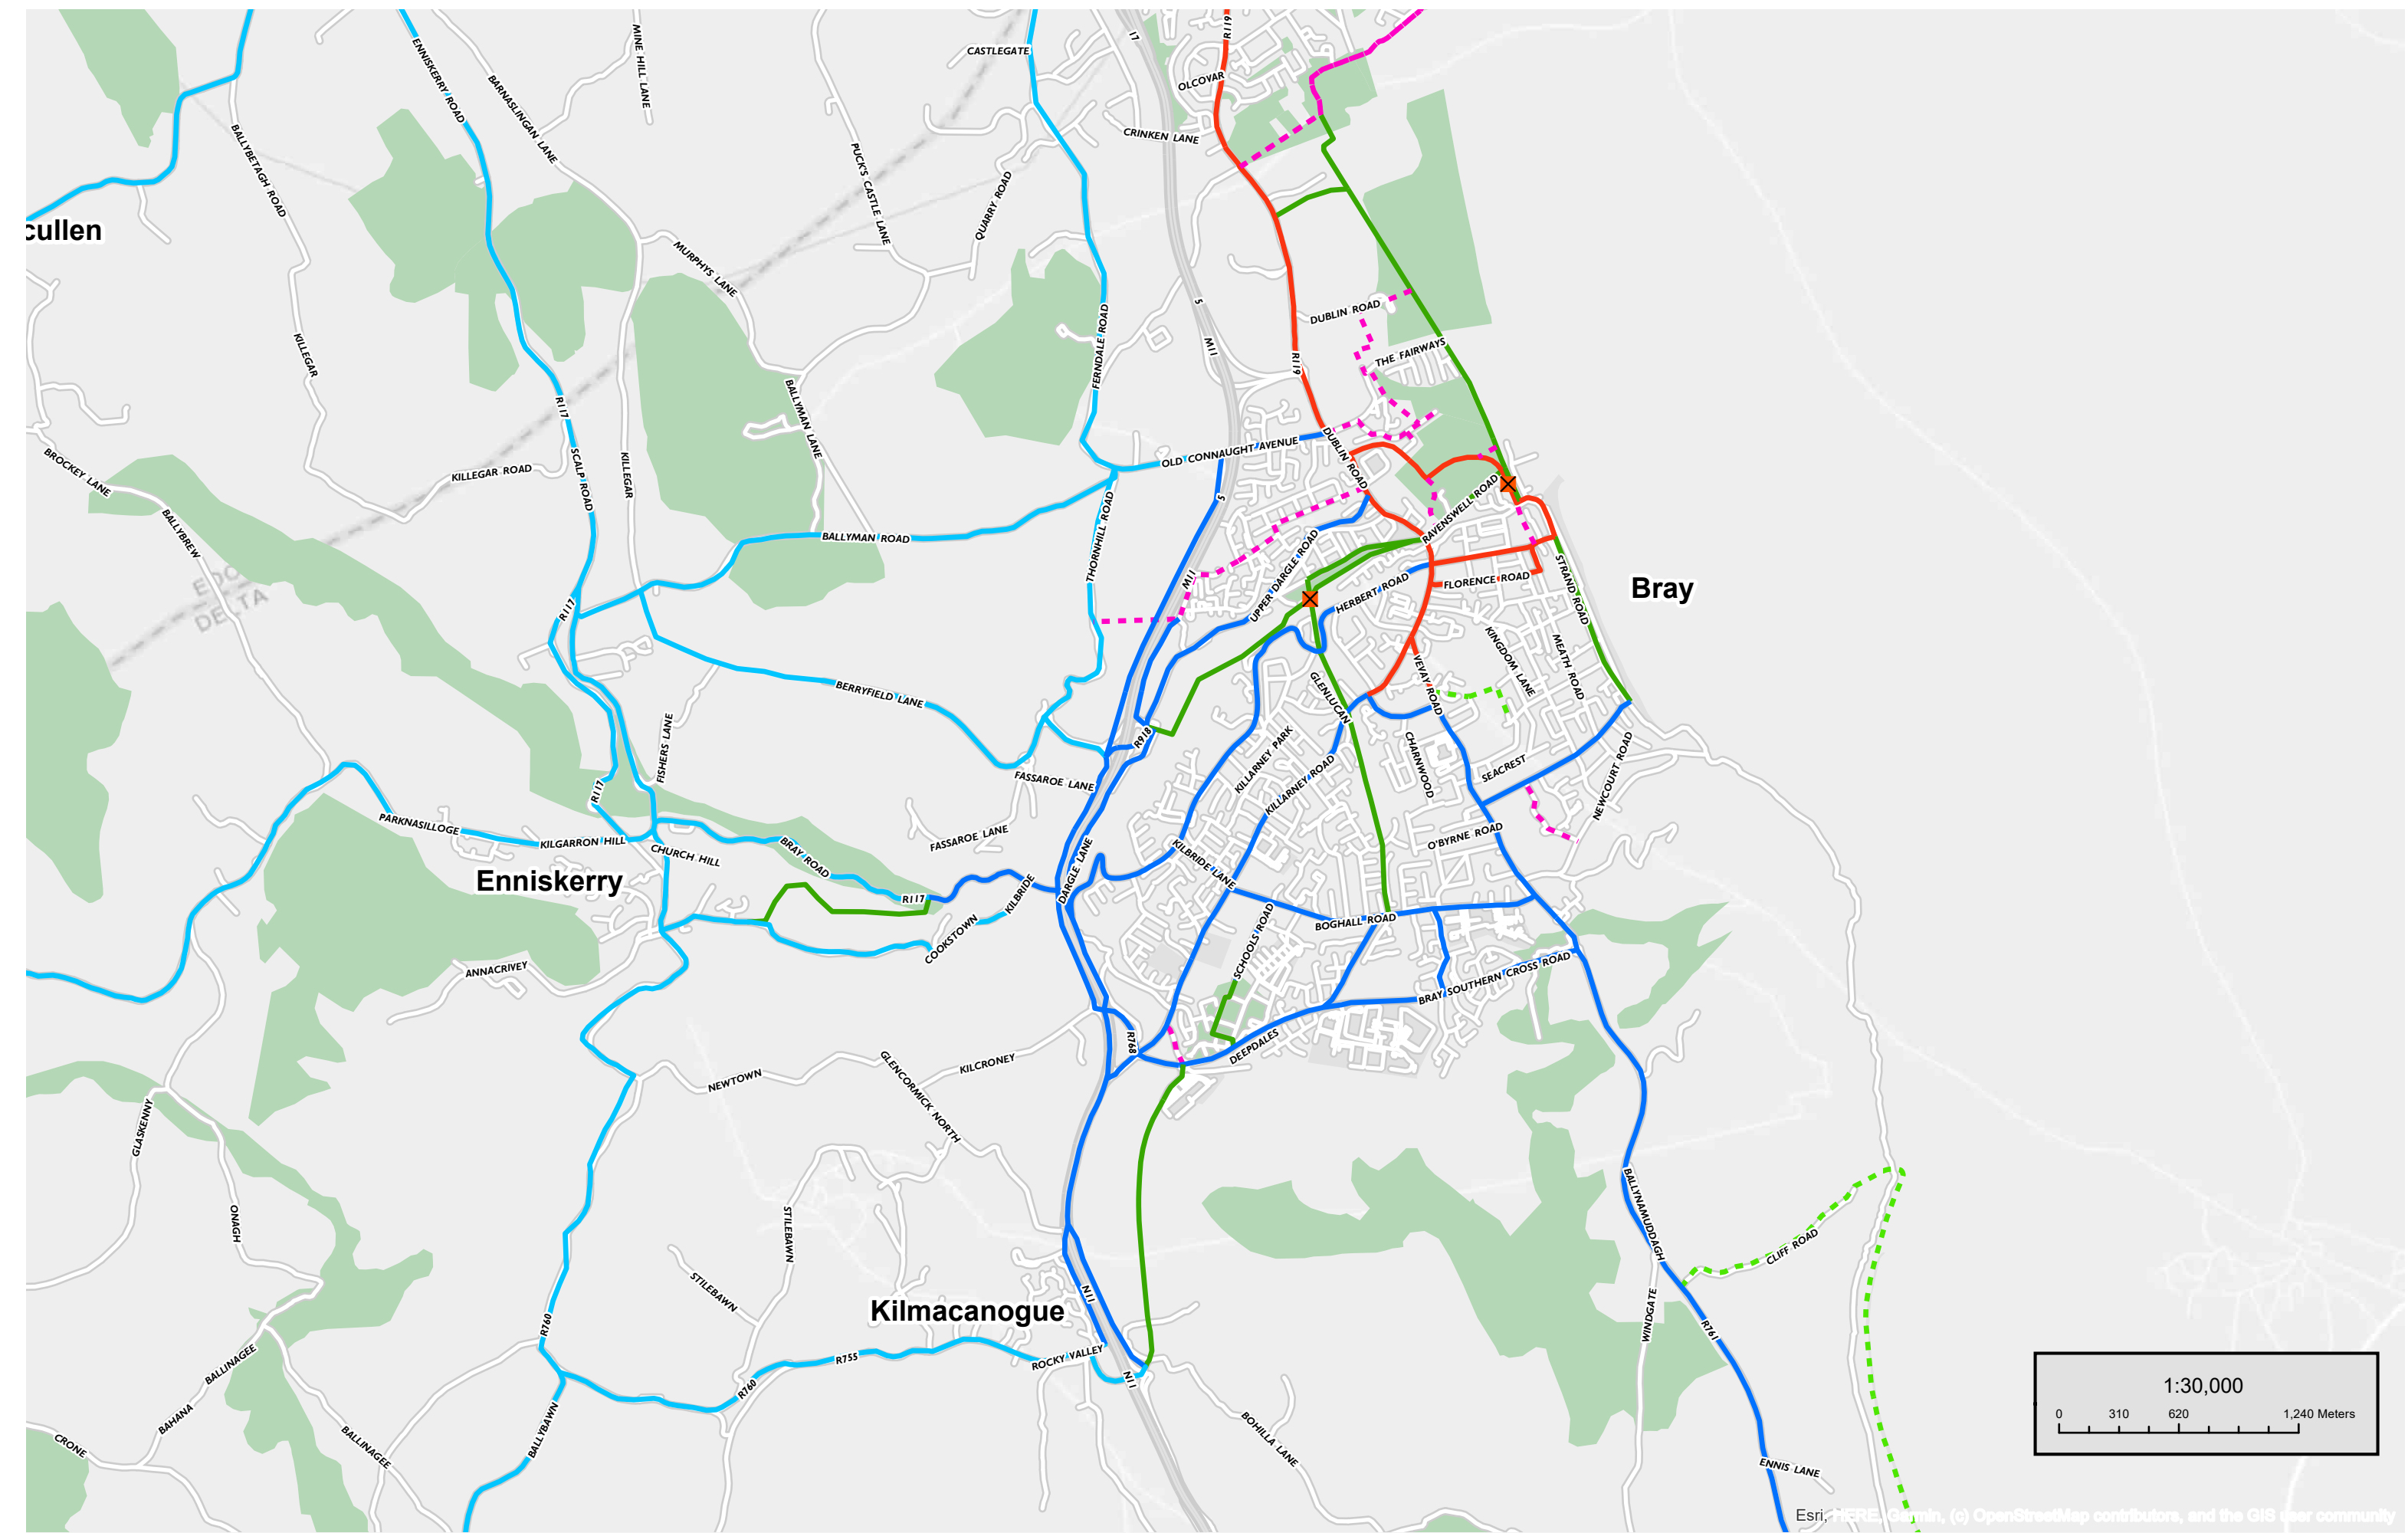

Project:
**2022 GREATER DUBLIN AREA
CYCLE NETWORK PLAN**

Title:
**2022 GREATER DUBLIN AREA
CYCLE NETWORK PLAN -
BRAY & ENNISKERRY**

1. Legend:
2. Primary Radial
   - Primary Orbital
   - Secondary
   - Greenway - Utility
   - - - Feeder
   - - - Greenway - Leisure
   - - - Further Study
   - Inter Urban
   - ✕ Proposed Crossing Points

Esri, HERE, Garmin, (c) OpenStreetMap contributors, and the GIS user community