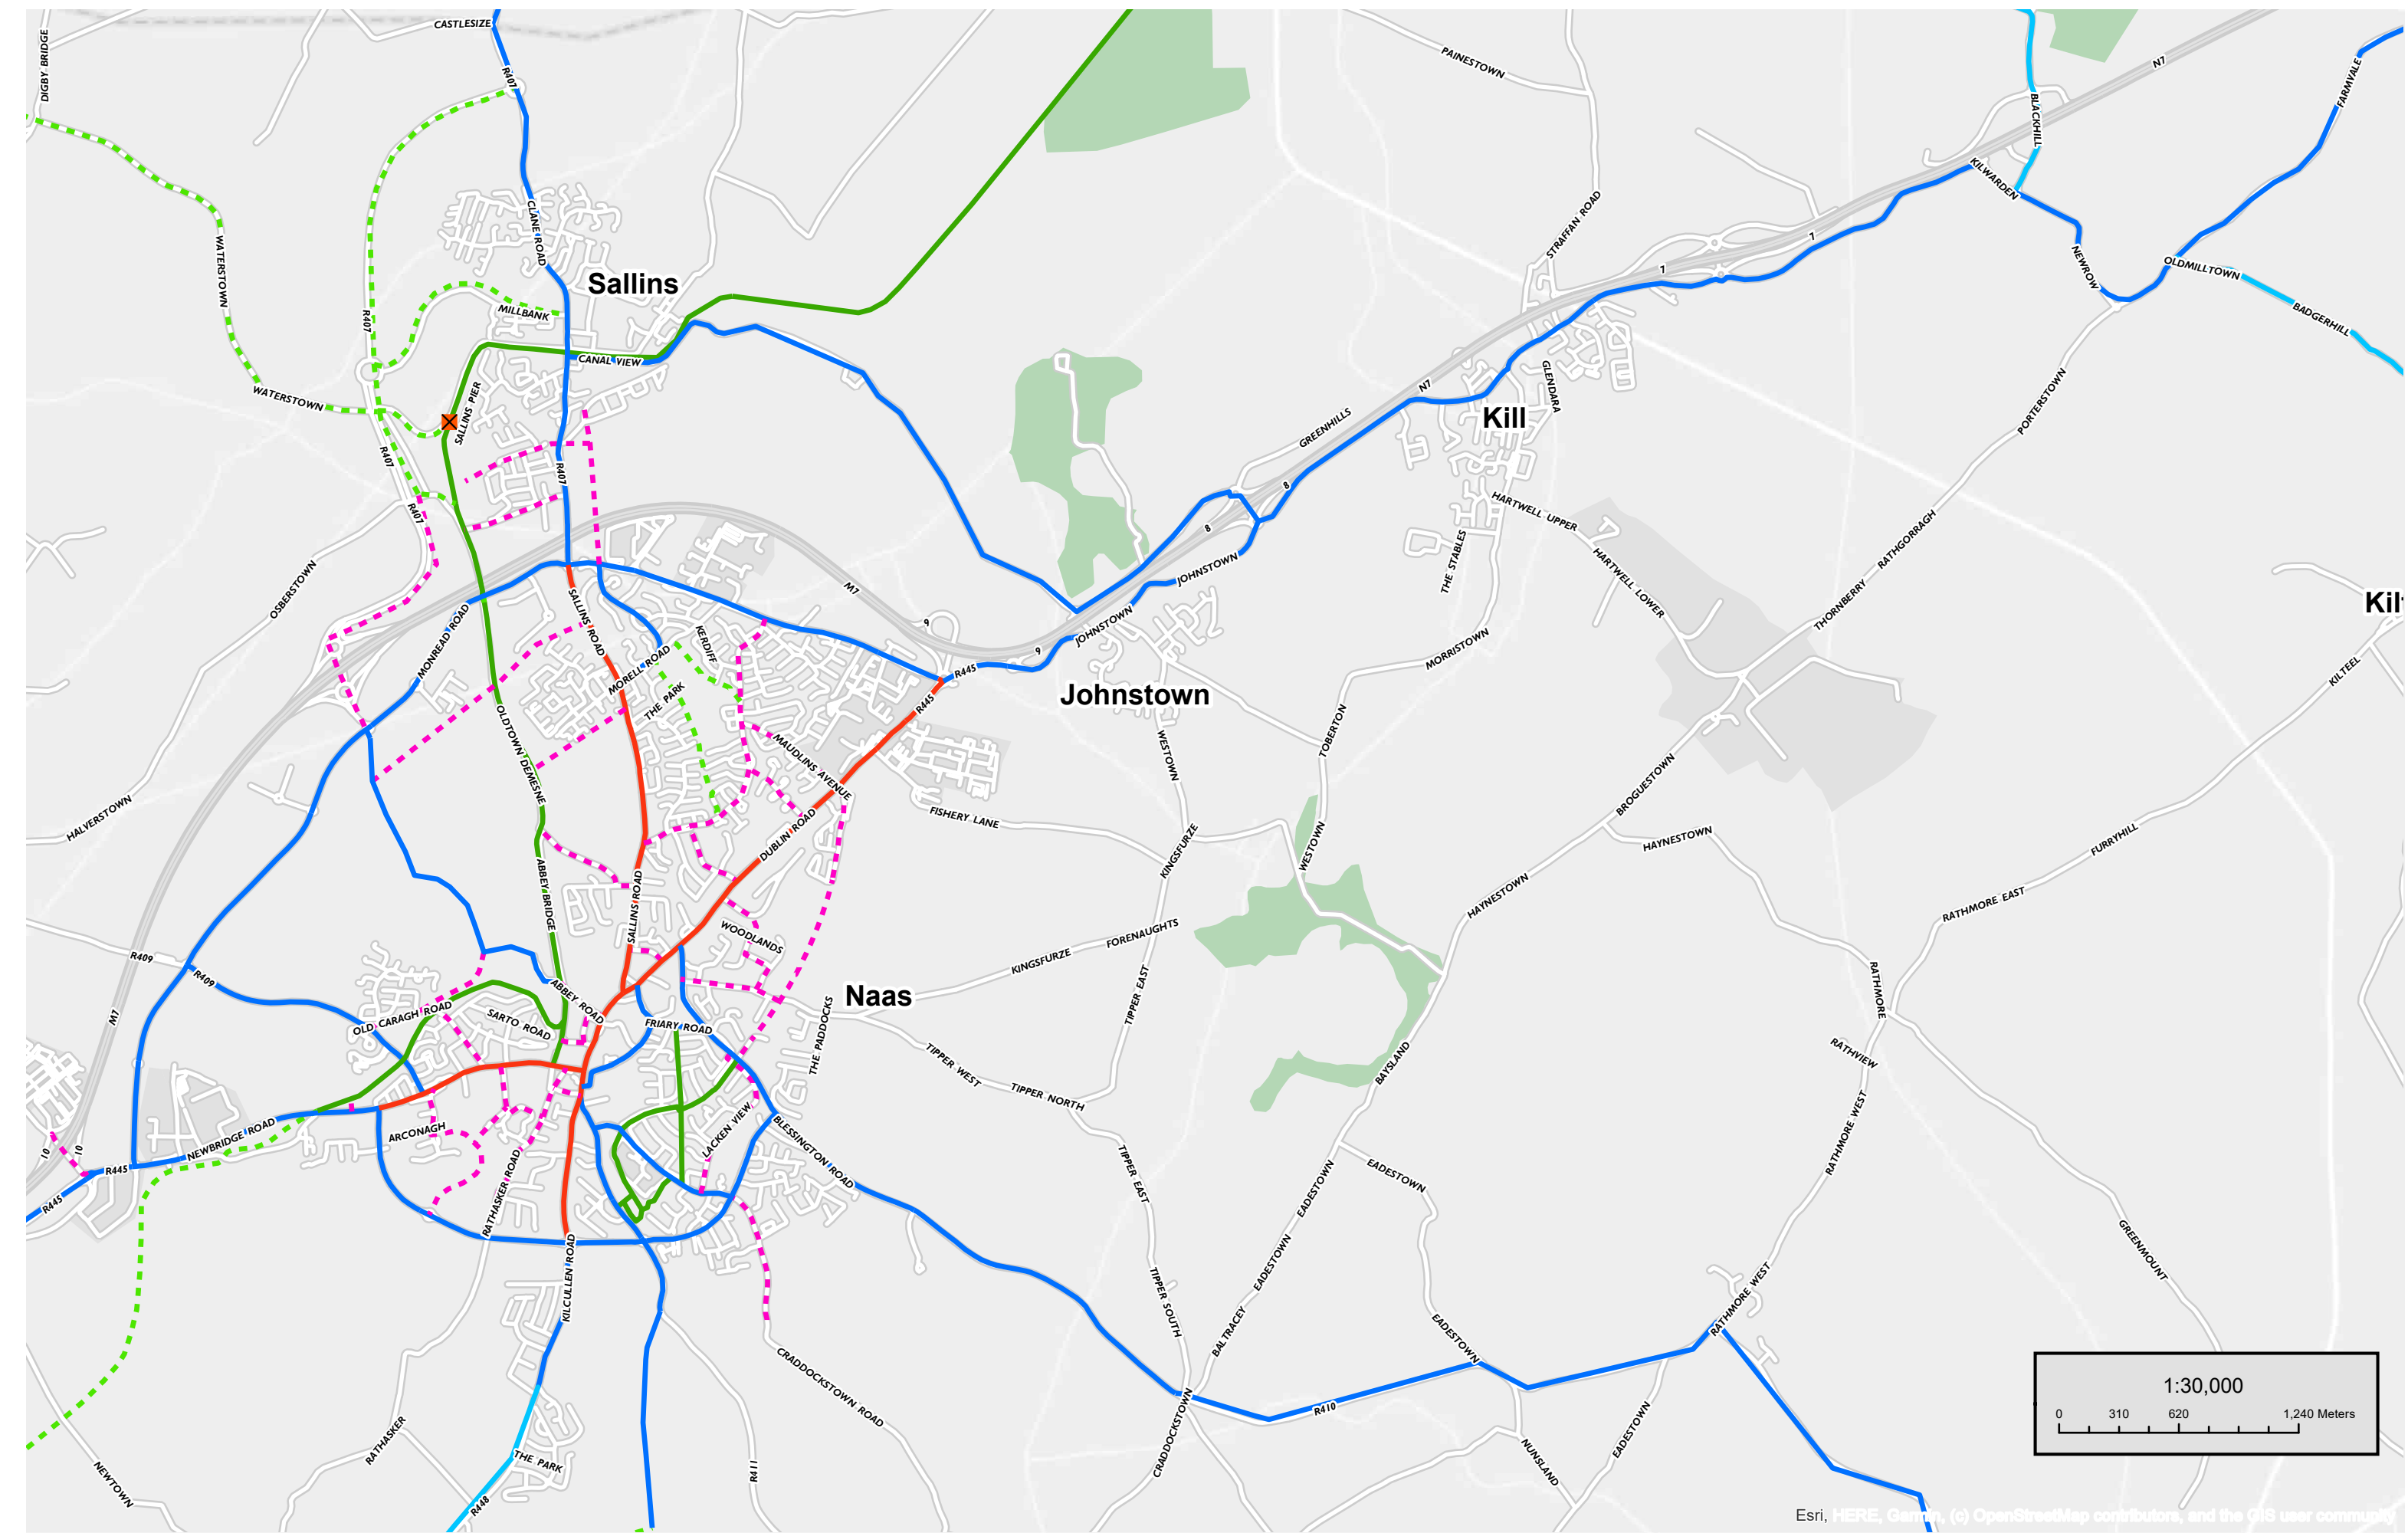

Project:
**2022 GREATER DUBLIN AREA
CYCLE NETWORK PLAN**

Title:
**2022 GREATER DUBLIN AREA
CYCLE NETWORK PLAN -
NAAS, SALLINS & KILL**

1. Legend:
2. ✕ Proposed Crossing Points
   - Inter Urban
   - Primary Radial
   - Primary Orbital
   - Secondary
   - Greenway - Utility
   - - - Feeder
   - - - Greenway - Leisure
   - - - Further Study

Esri, HERE, Garmin, (c) OpenStreetMap contributors, and the GIS user community