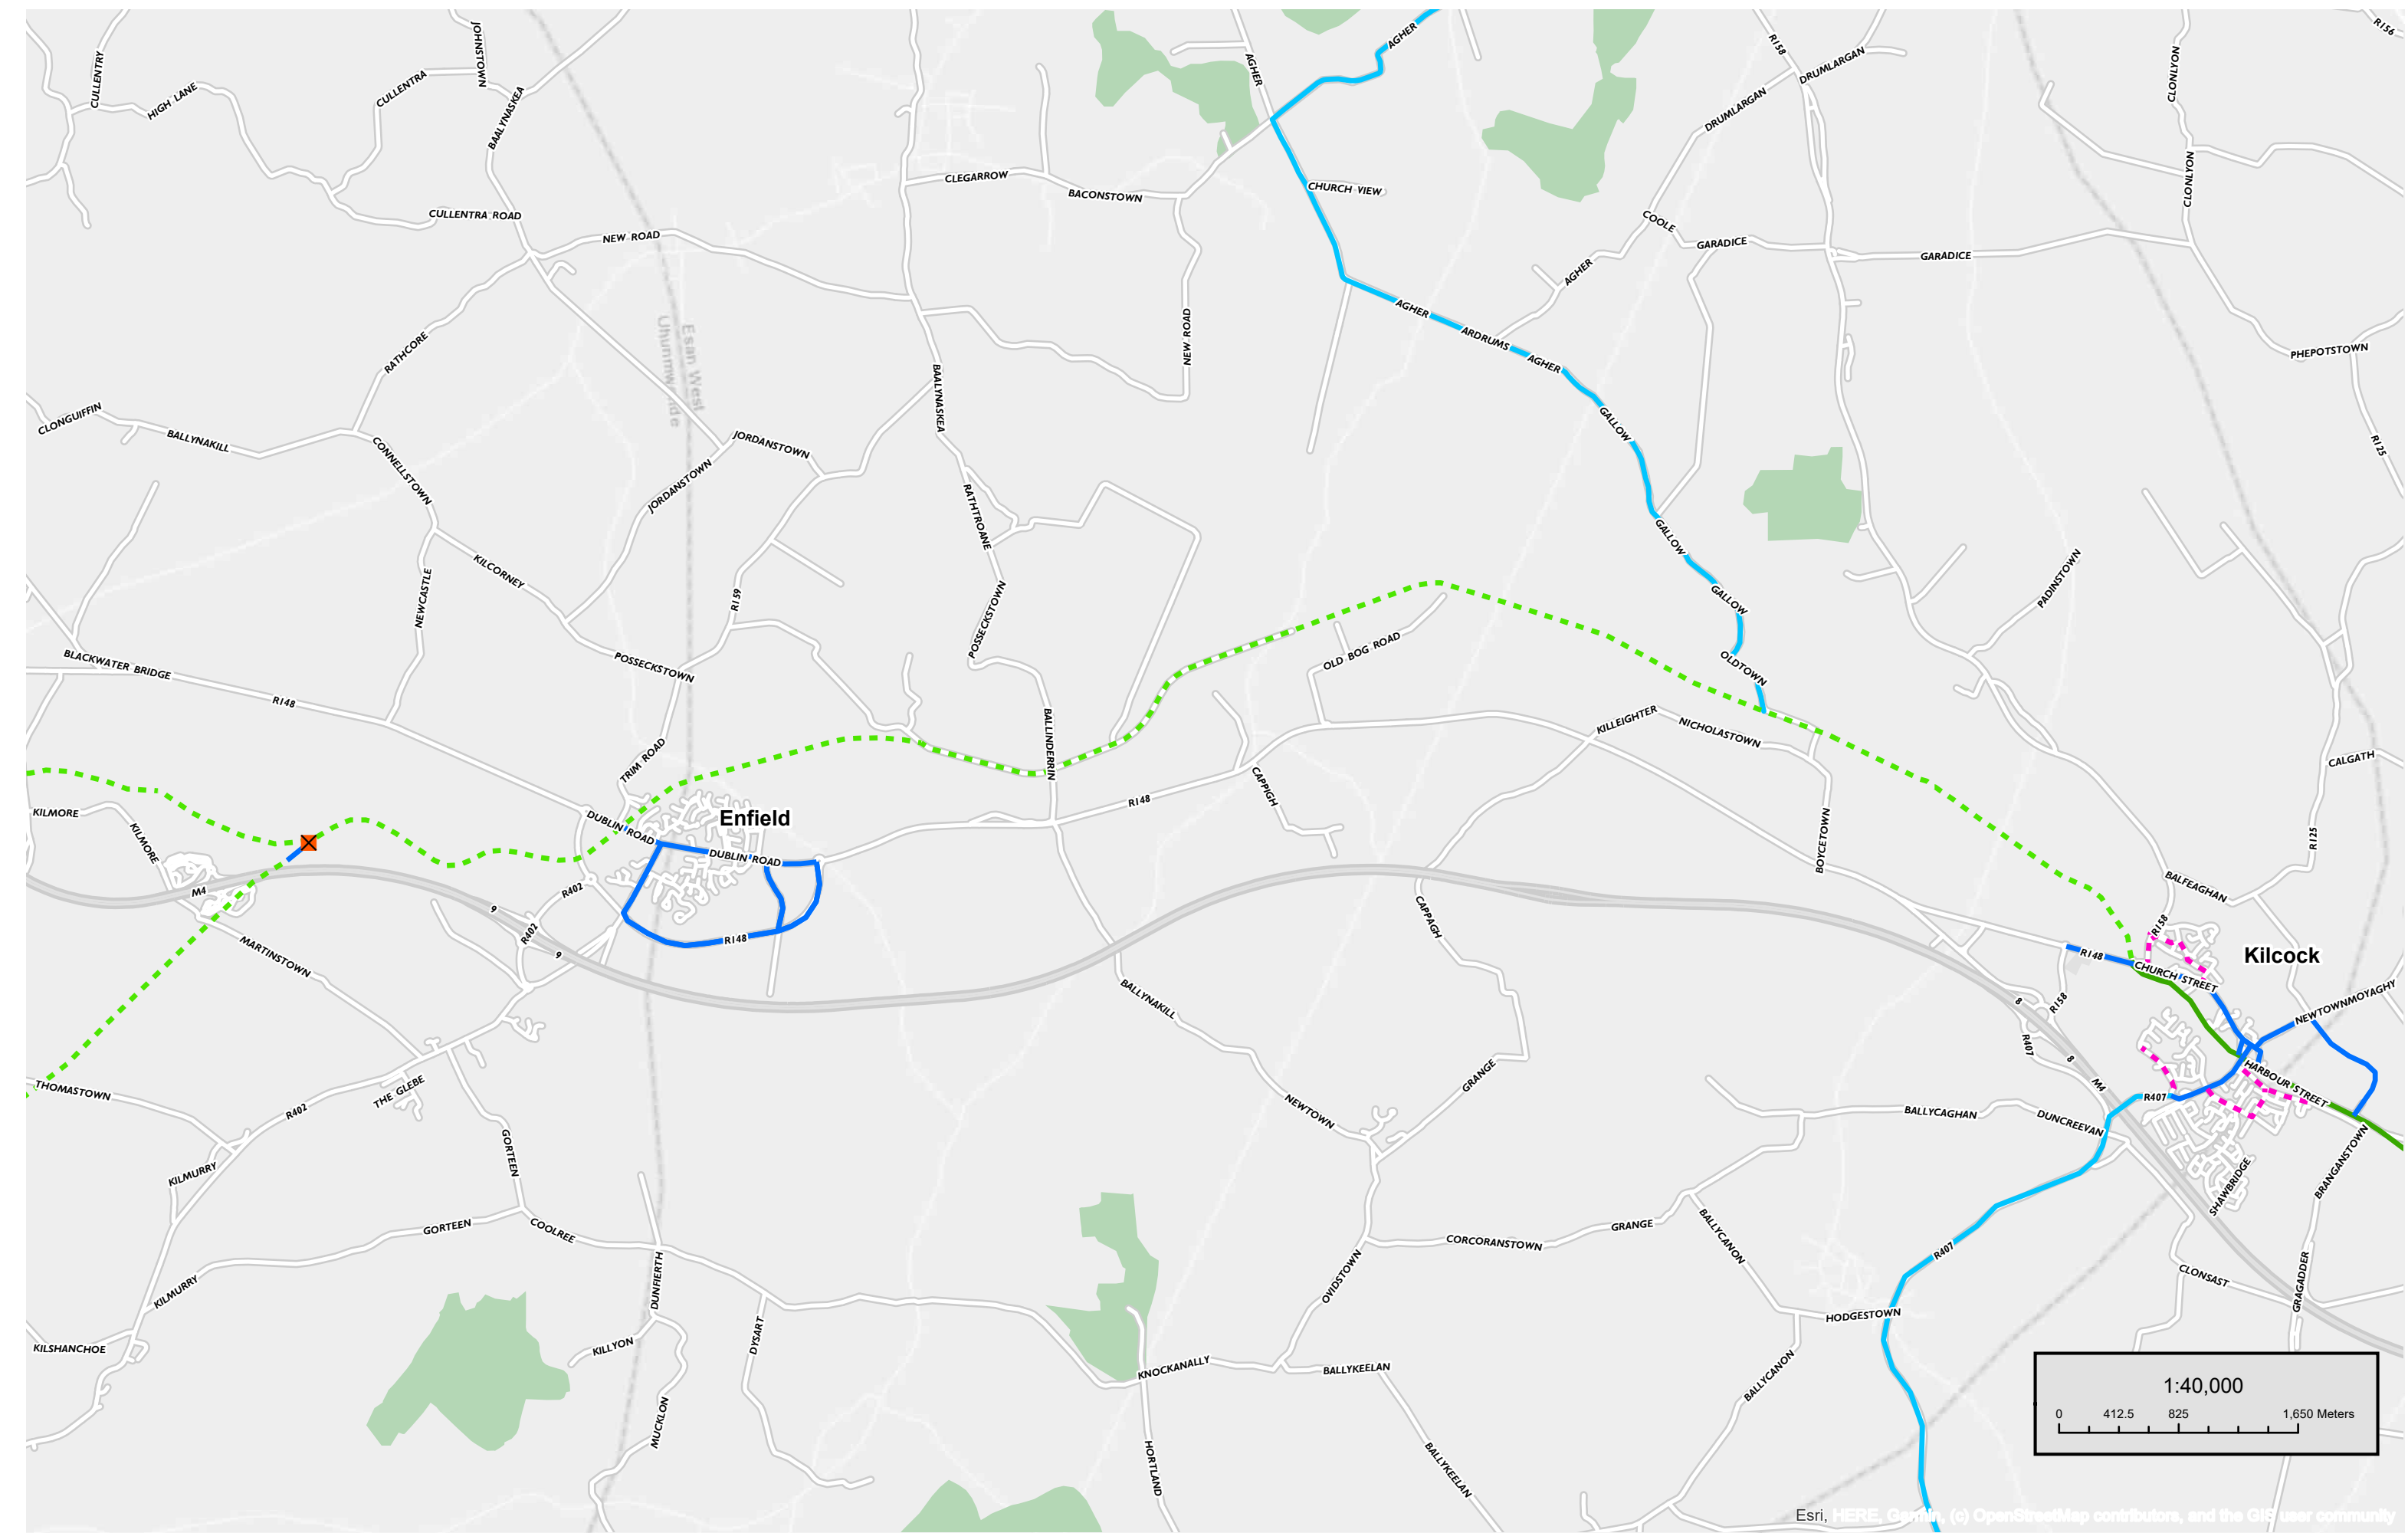

Project:
**2022 GREATER DUBLIN AREA
CYCLE NETWORK PLAN**

Title:
**2022 GREATER DUBLIN AREA
CYCLE NETWORK PLAN -
ENFIELD & KILCOCK**

1. Legend:
2. Proposed Crossing Points
   - Inter Urban
   - Primary Radial
   - Primary Orbital
   - Secondary
   - - - Greenway - Leisure
   - - - Feeder
   - - - Further Study
   - Greenway - Utility

Esri, HERE, Garmin, (c) OpenStreetMap contributors, and the GIS user community