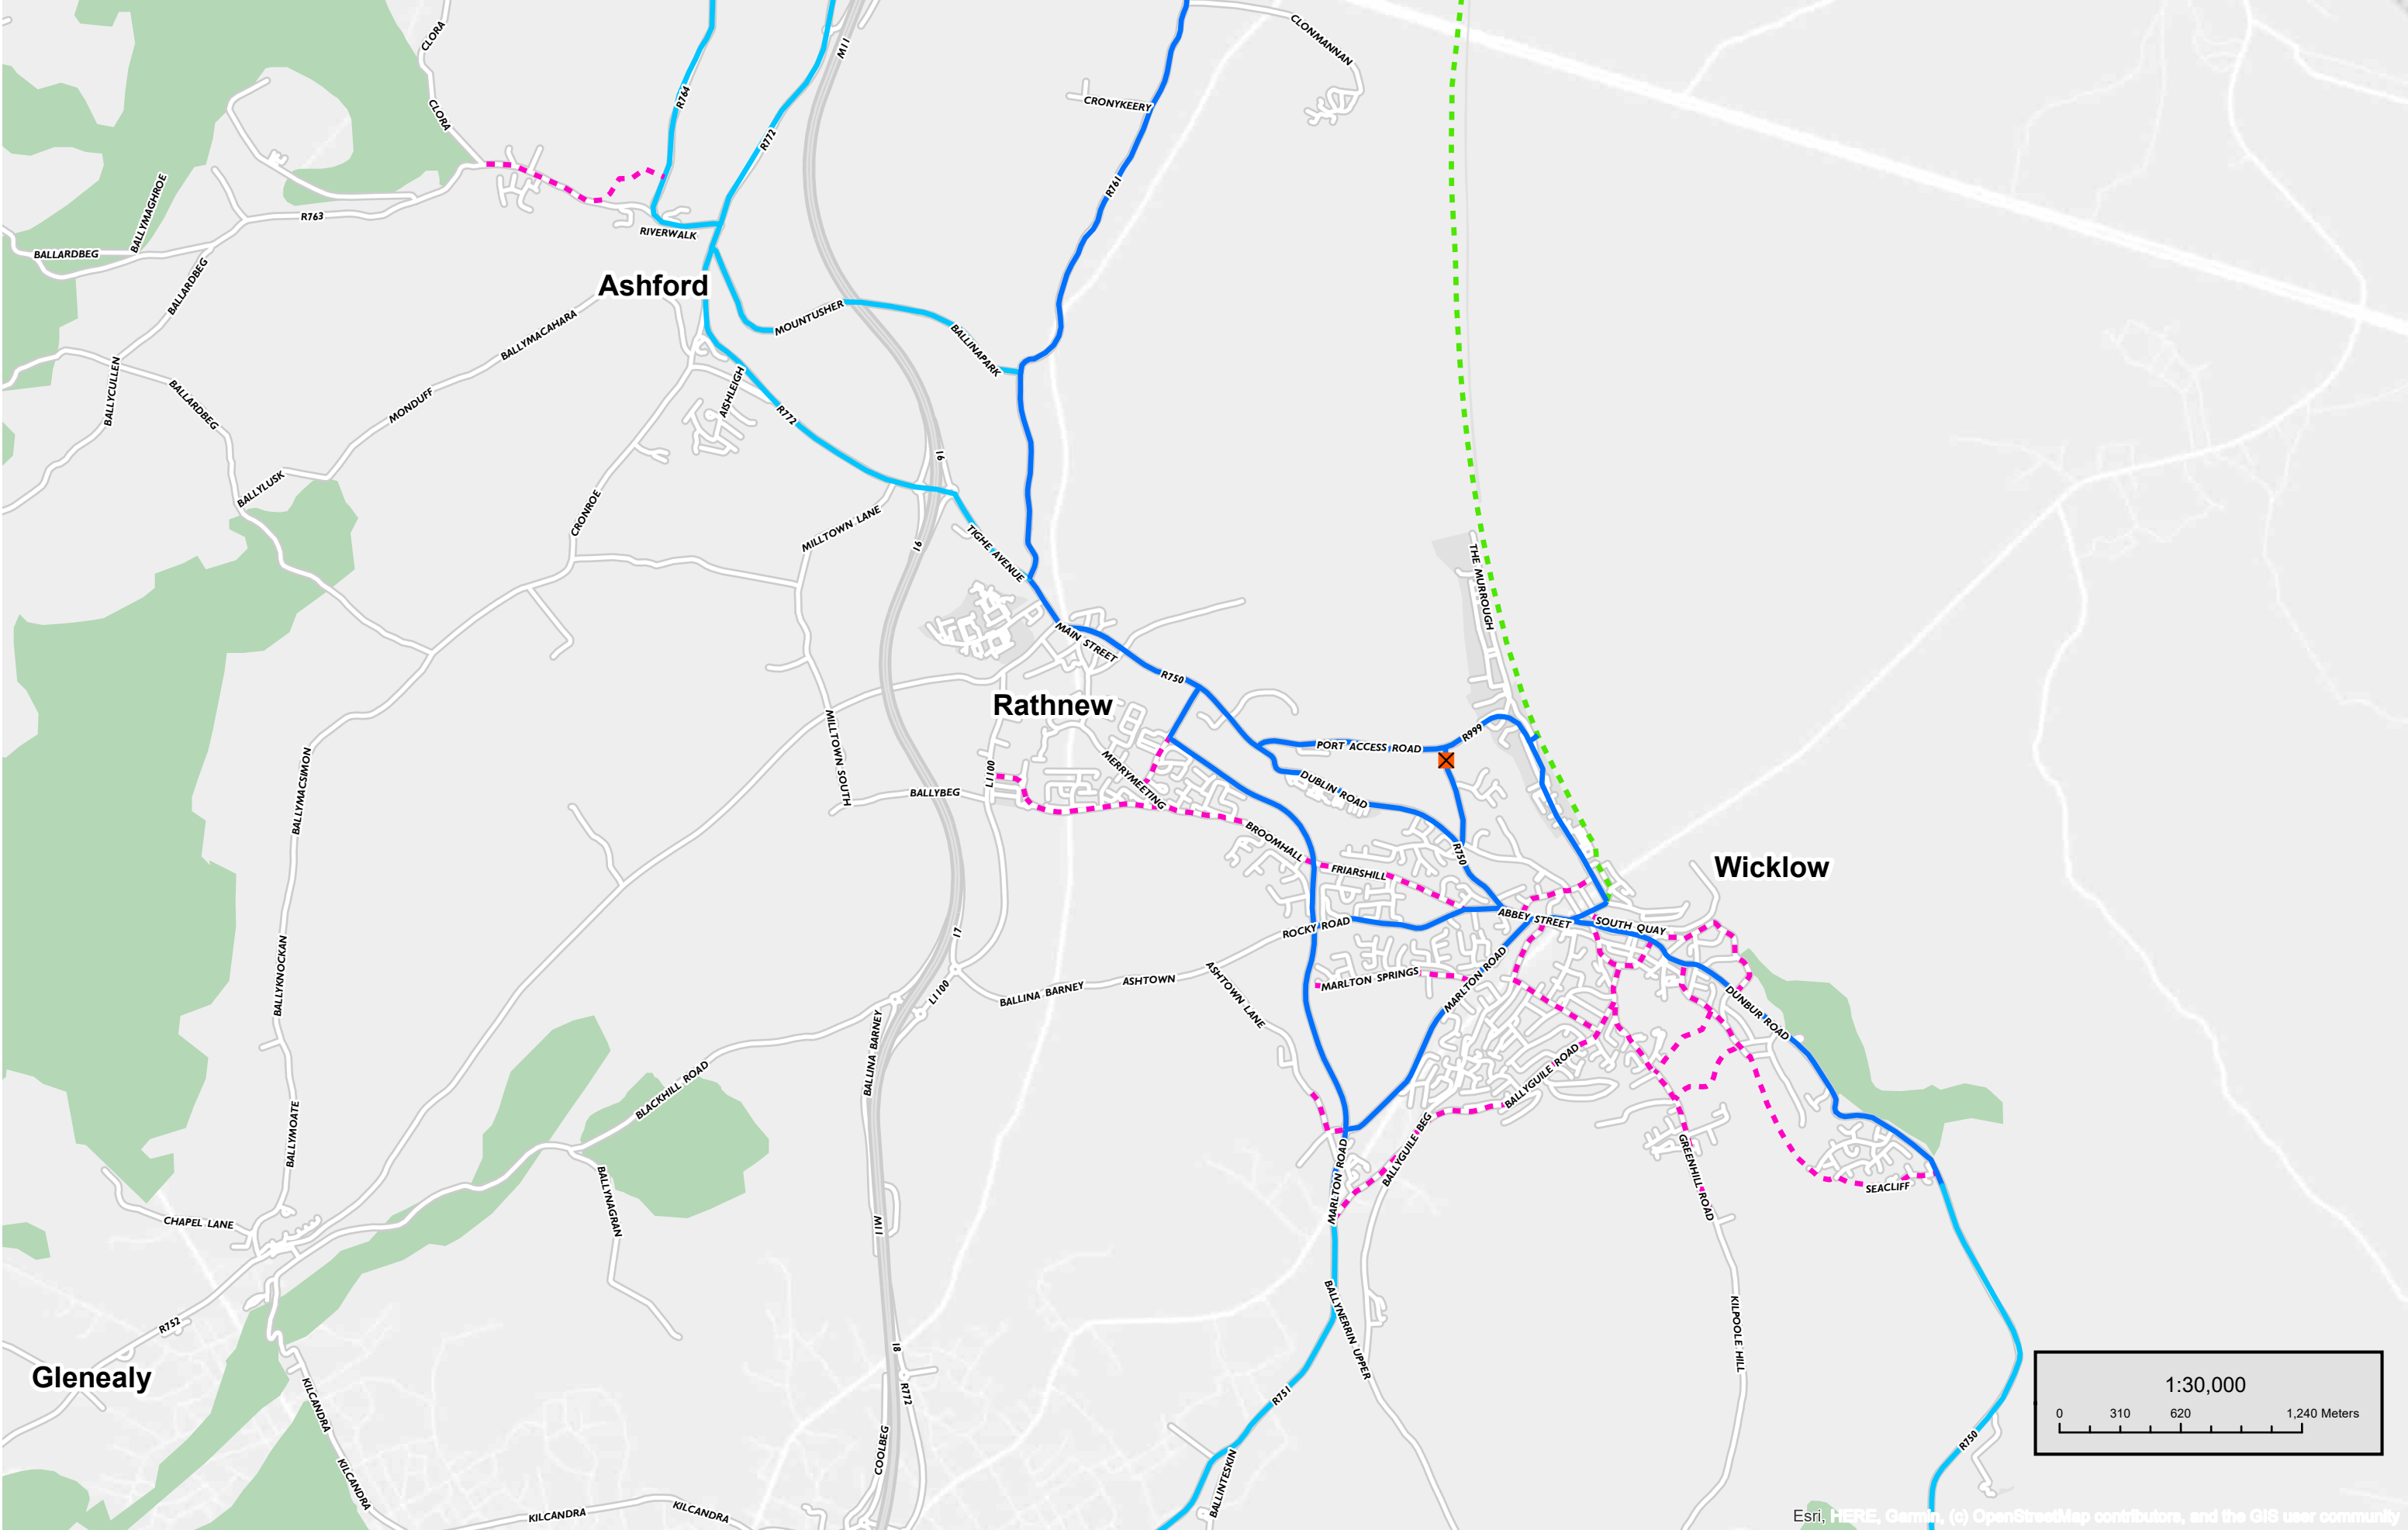

NTA
 Údarás Náisiúnta Iompair
 National Transport Authority

Project:
2022 GREATER DUBLIN AREA
CYCLE NETWORK PLAN

Title:
2022 GREATER DUBLIN AREA
CYCLE NETWORK PLAN -
WICKLOW TOWN, ASHFORD & RATHNEW

Legend: