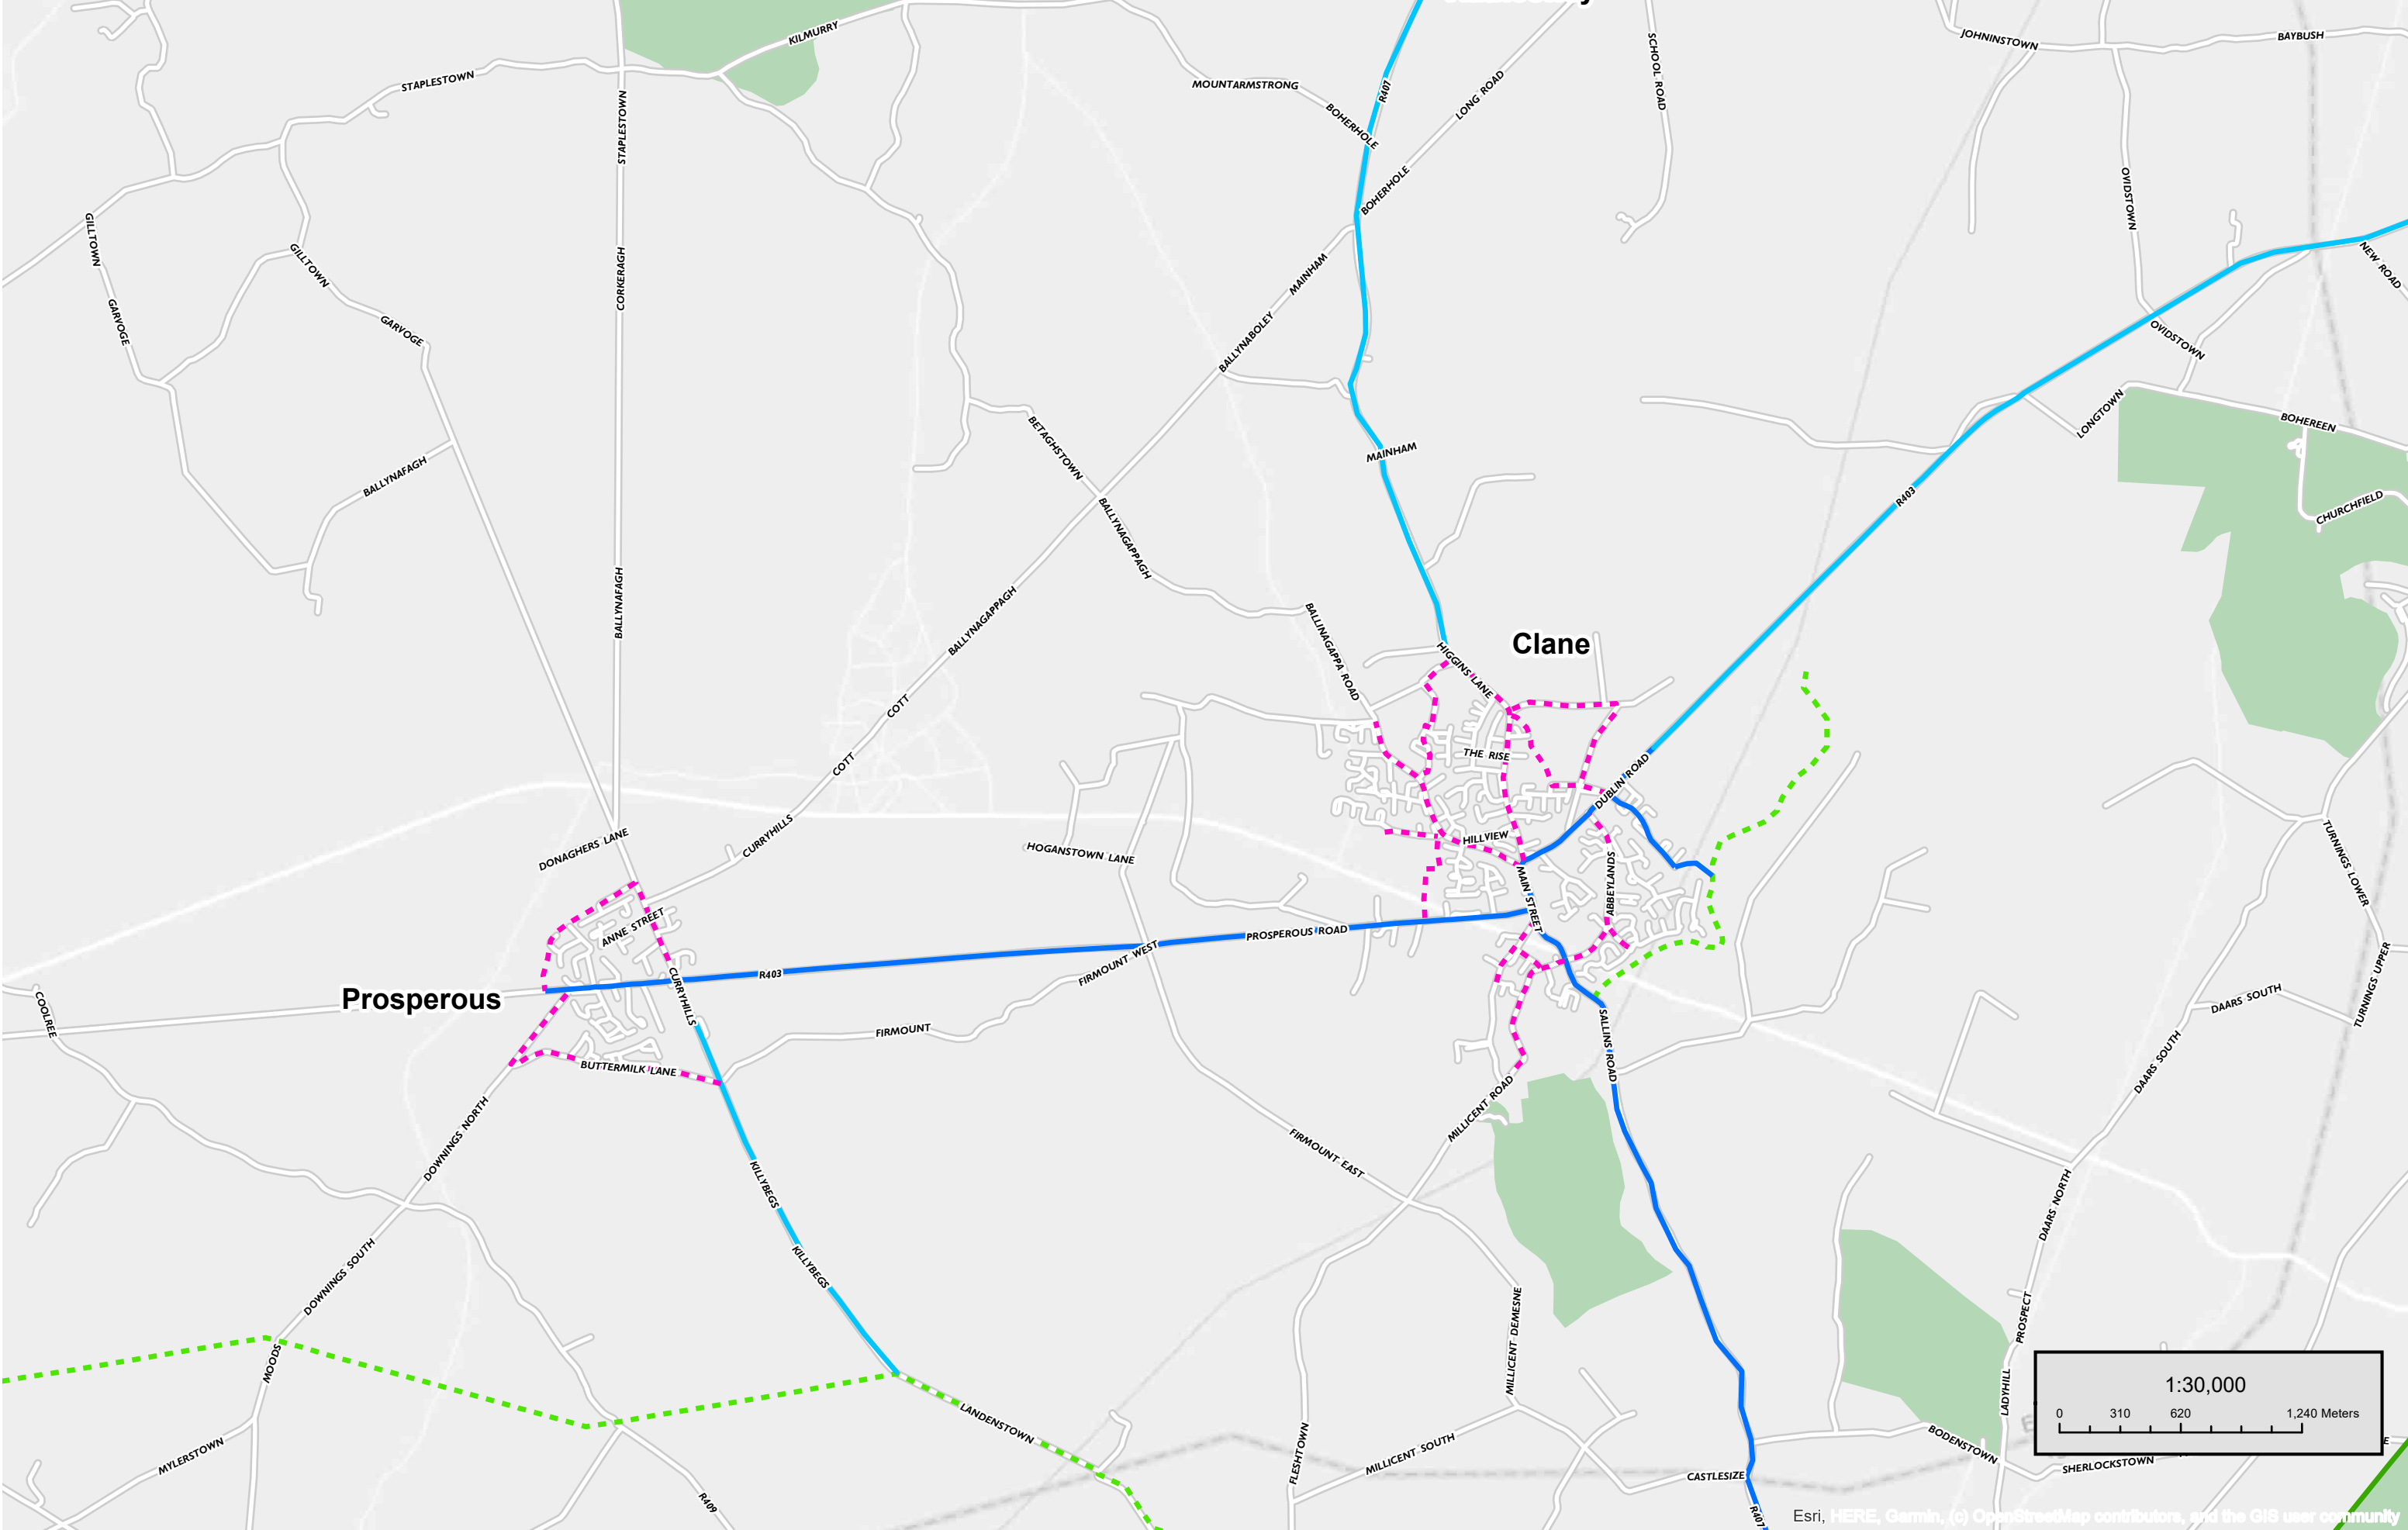

Esri, HERE, Garmin, (c) OpenStreetMap contributors, and the GIS user community

Project:
2022 GREATER DUBLIN AREA
CYCLE NETWORK PLAN

Title:
2022 GREATER DUBLIN AREA
CYCLE NETWORK PLAN -
CLANE & PROSPEROUS

1. Legend:
2. Proposed Crossing Points
   - Primary Radial
   - Primary Orbital
   - Secondary
   - Greenway - Utility
   - Inter Urban
   - - - Feeder
   - - - Greenway - Leisure
   - - - Further Study