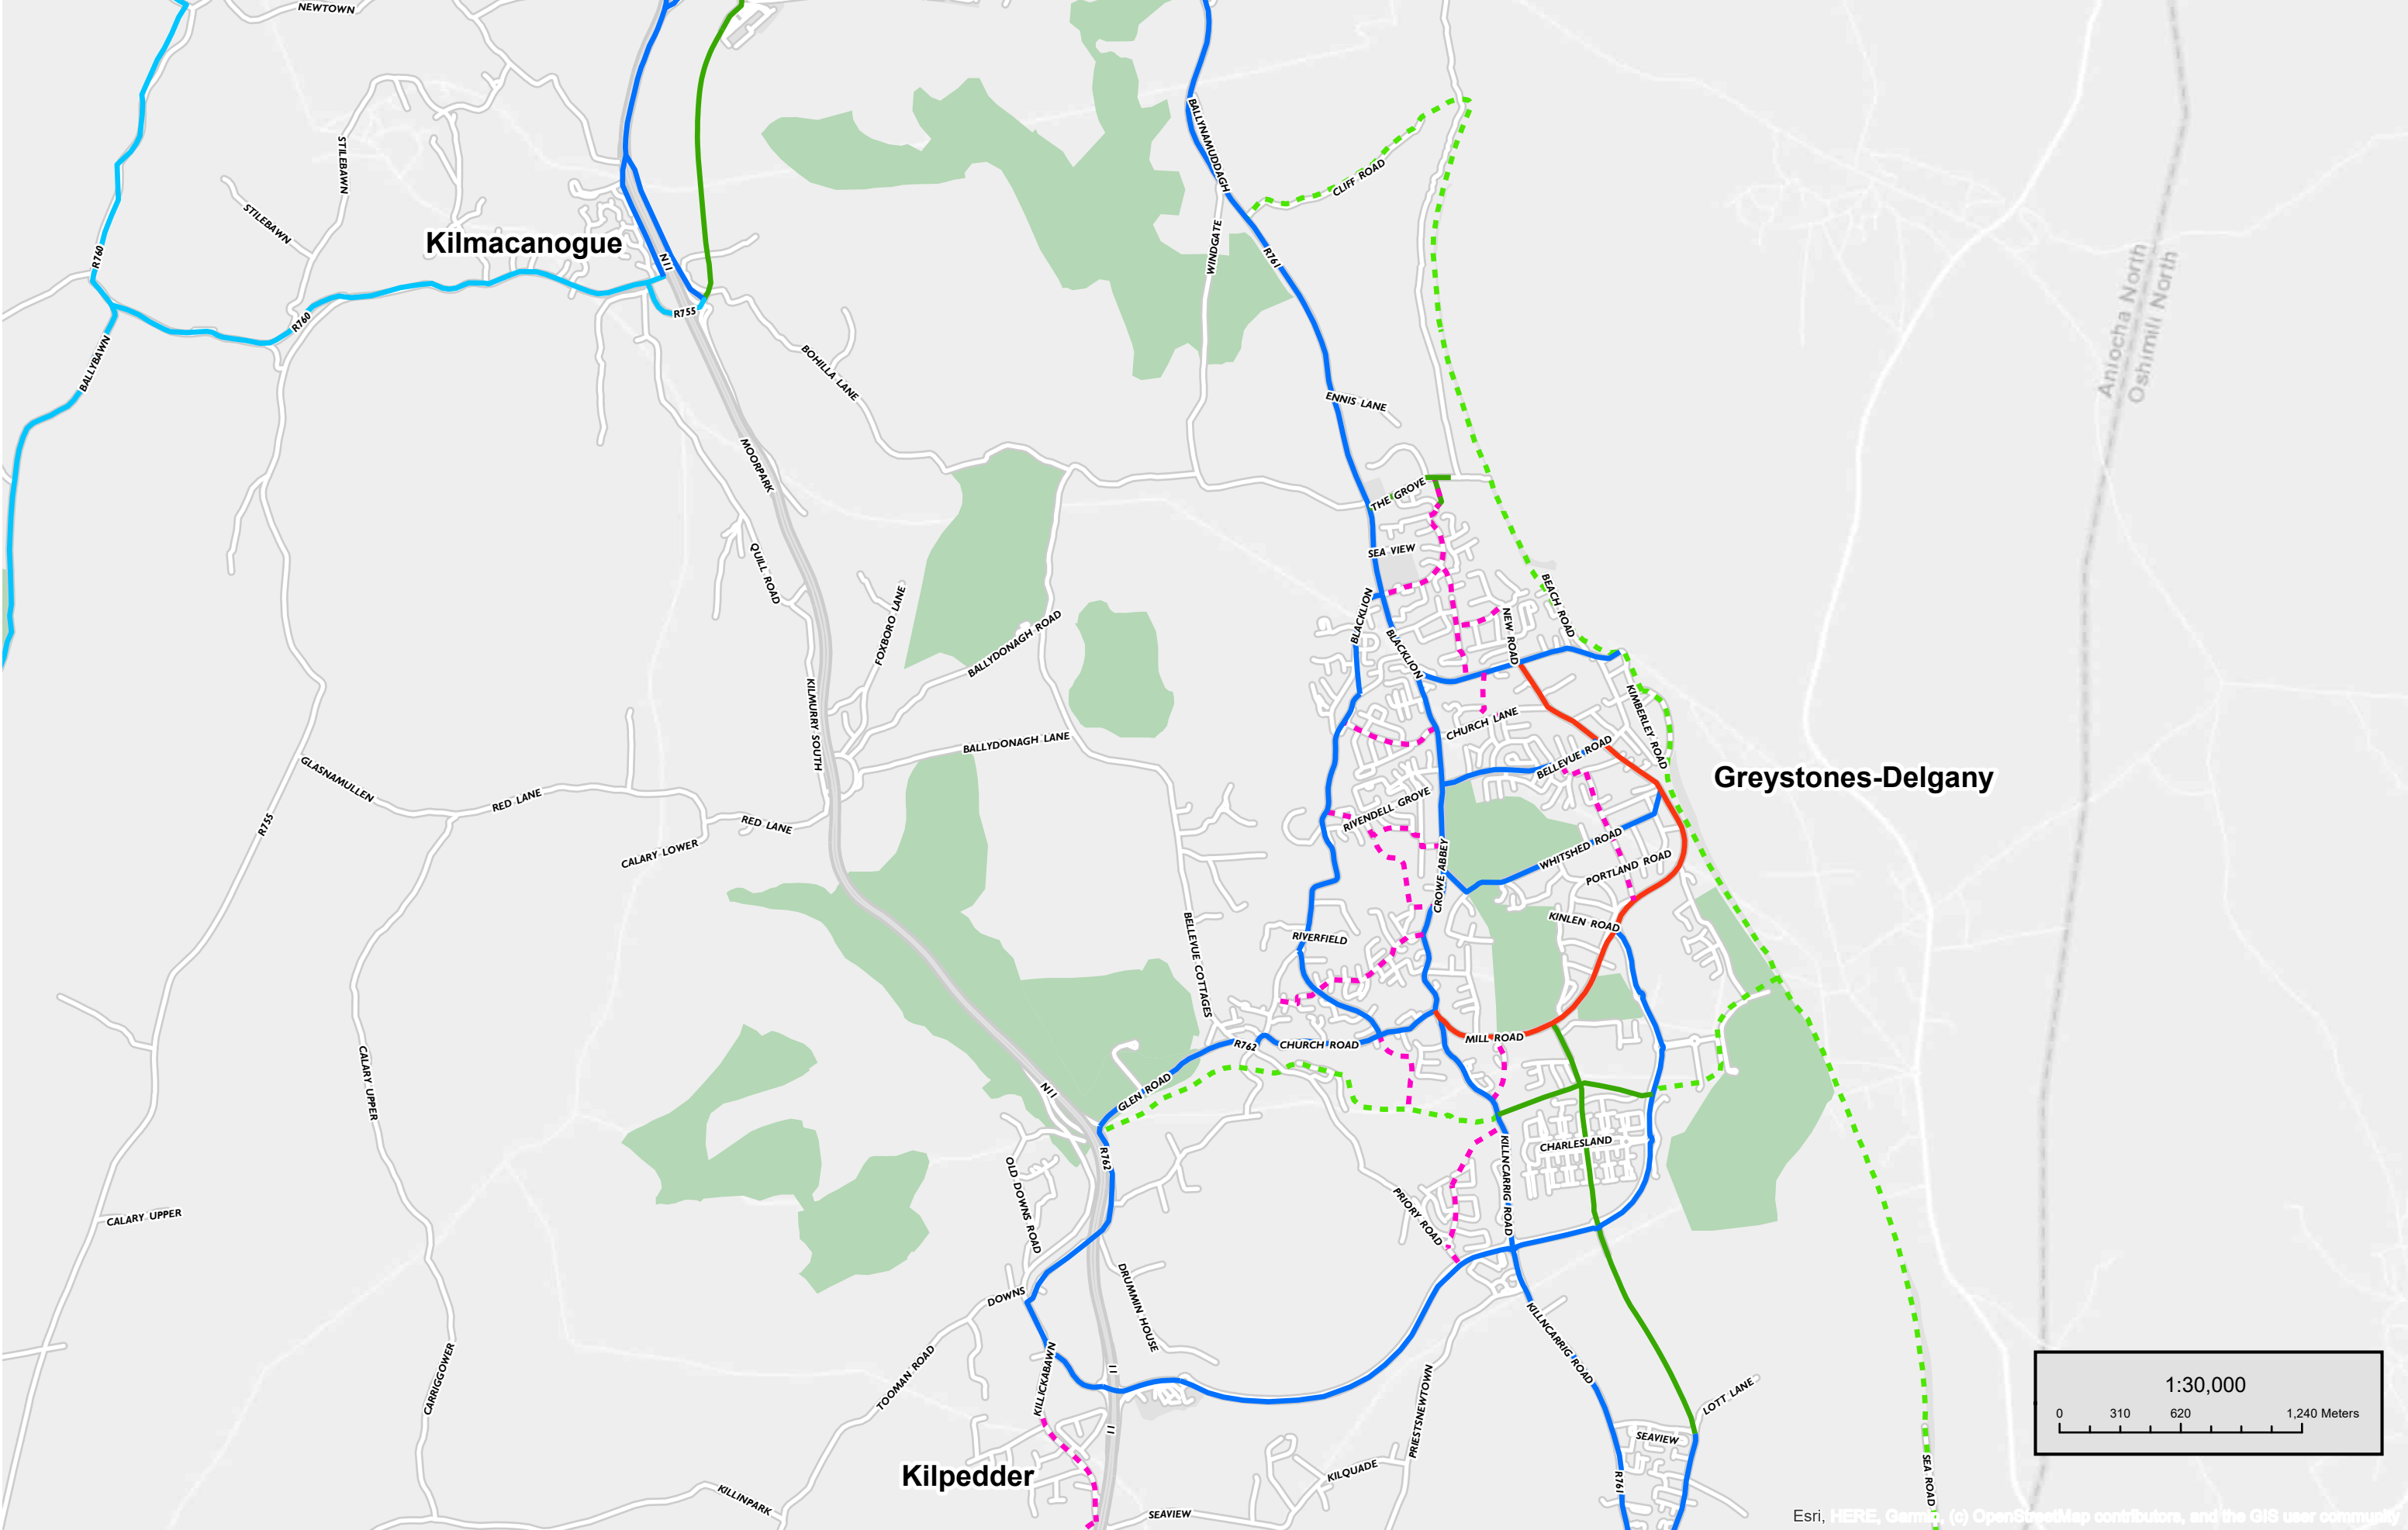

Project:
**2022 GREATER DUBLIN AREA
CYCLE NETWORK PLAN**

Title:
**2022 GREATER DUBLIN AREA
CYCLE NETWORK PLAN -
GREYSTONES & KILPEDDER**

1. Legend:
2. ✘ Proposed Crossing Points
   - Inter Urban
   - Primary Radial
   - Feeder
   - Primary Orbital
   - - Greenway - Leisure
   - Secondary
   - - Further Study
   - Greenway - Utility

NTA
Údarás Náisiúnta Iompair
National Transport Authority

Esri, HERE, Garmin, (c) OpenStreetMap contributors, and the GIS user community