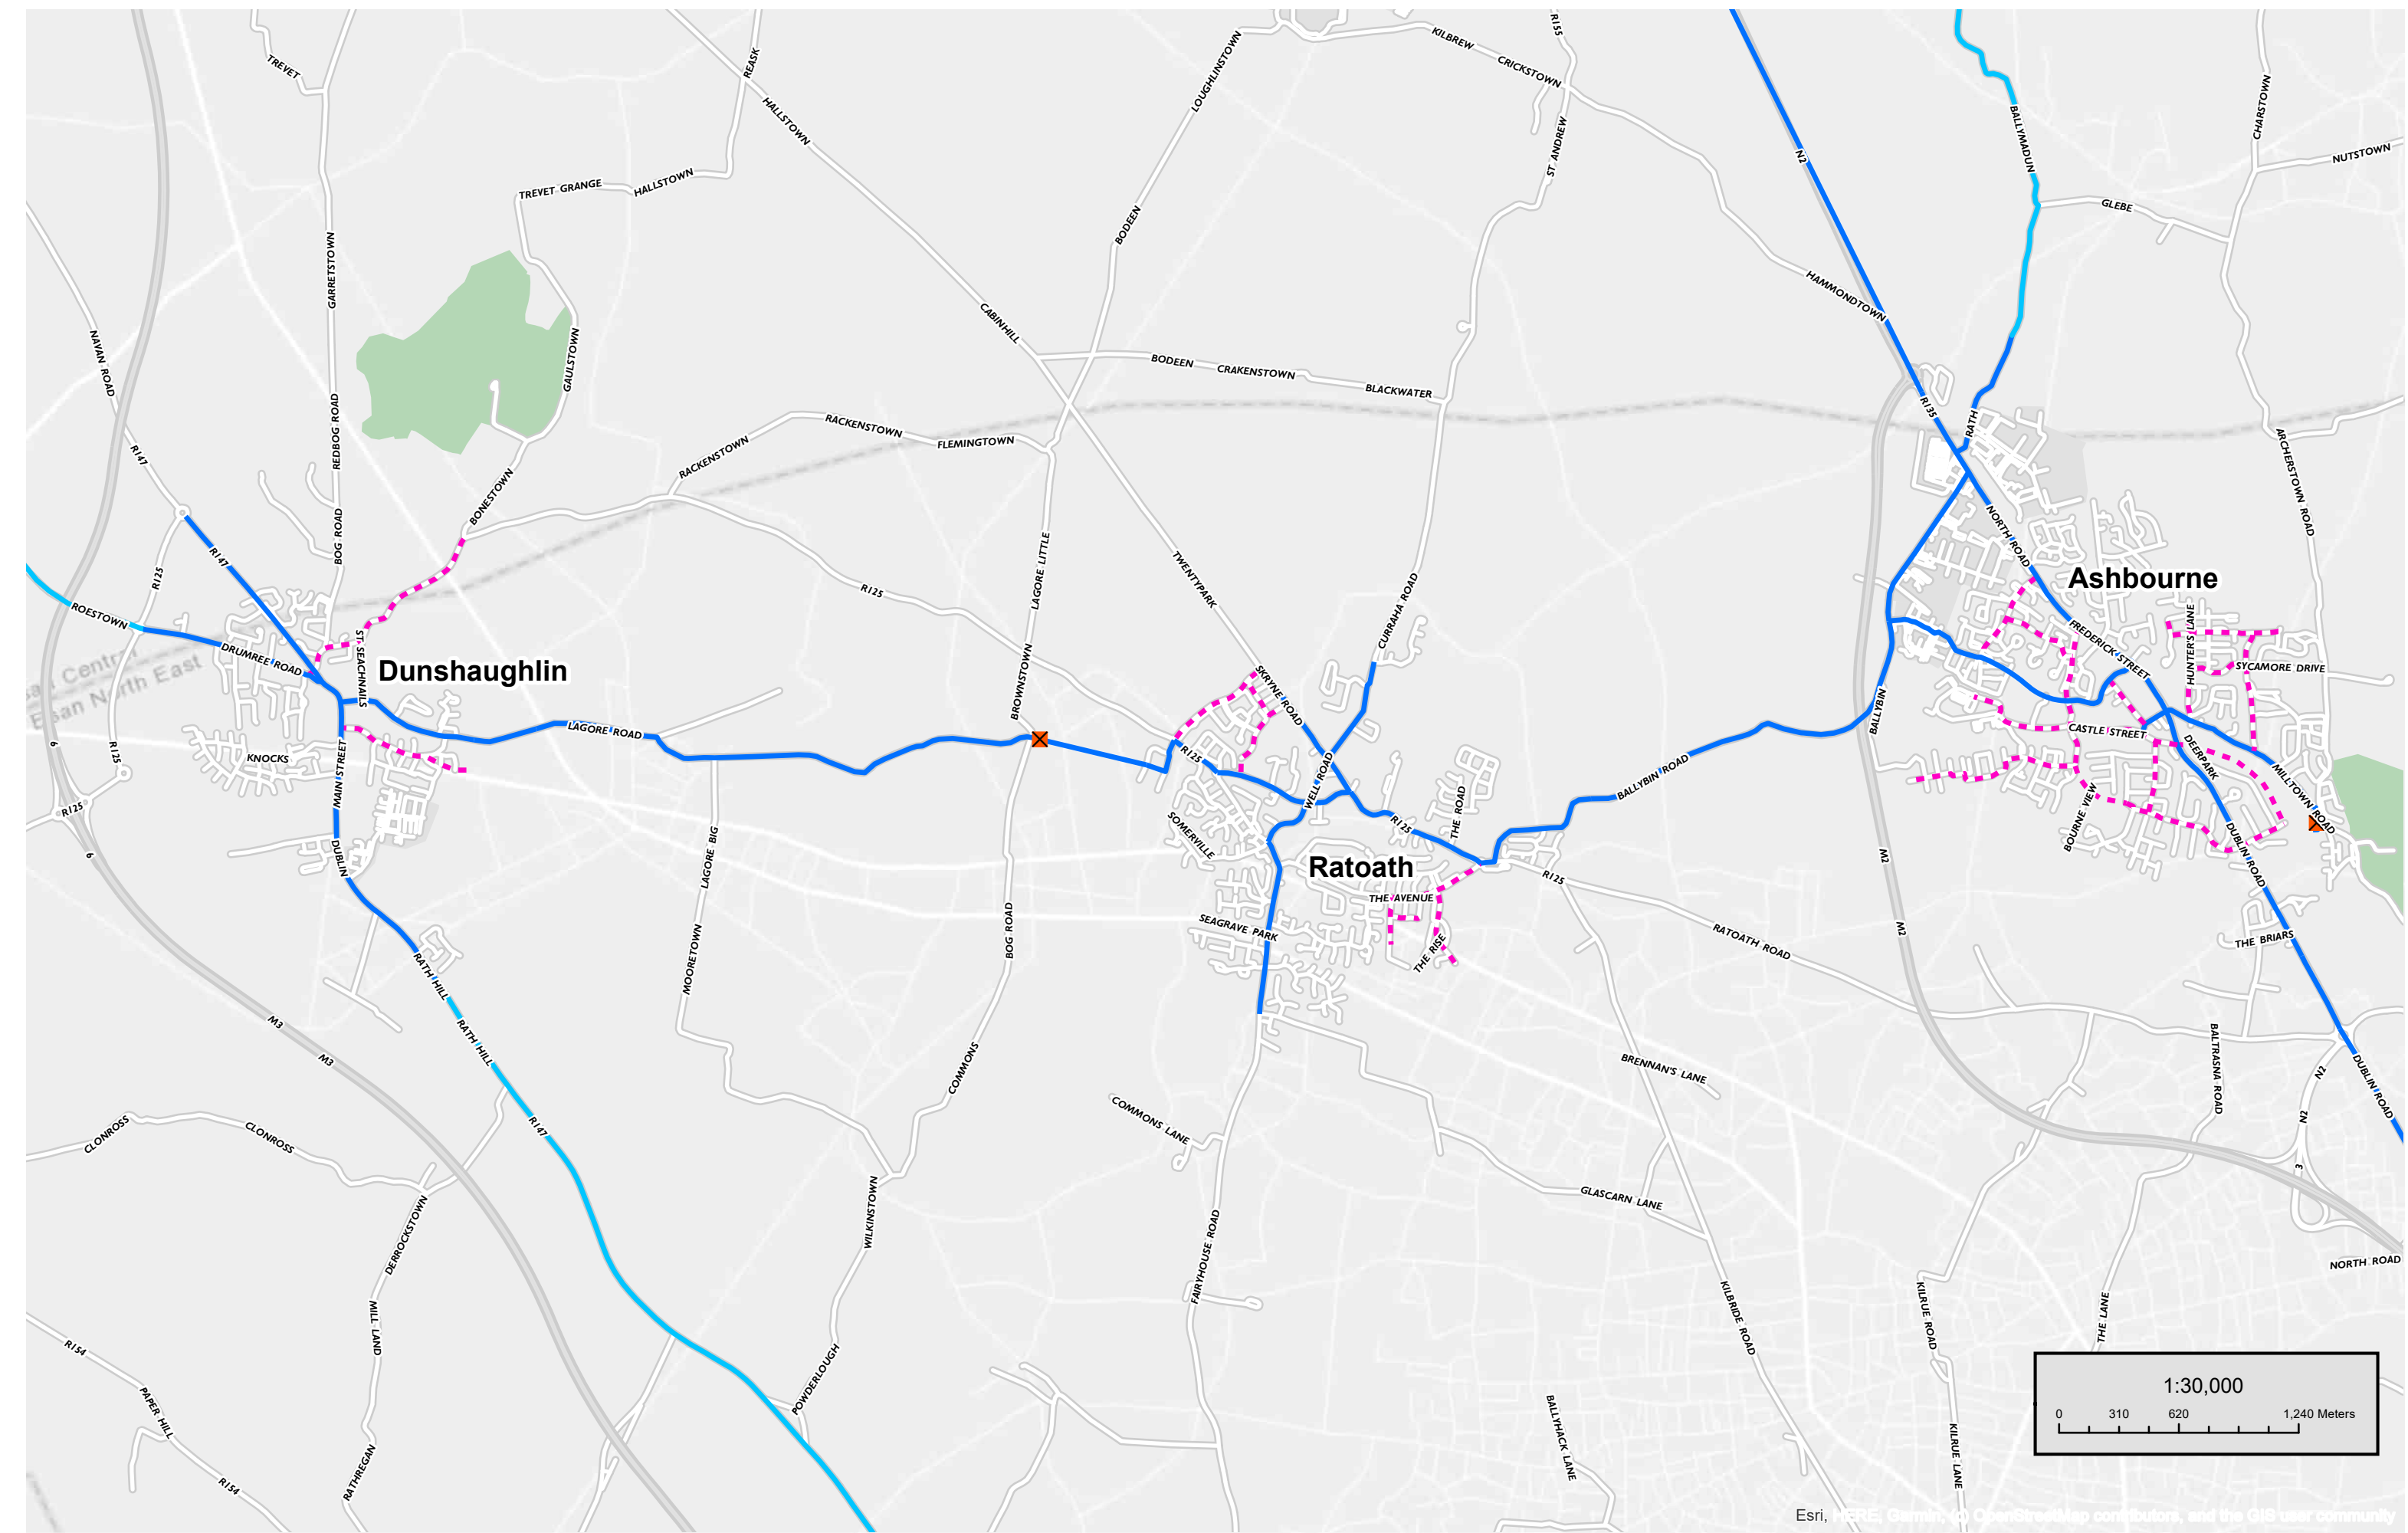

Title:
2022 GREATER DUBLIN AREA
CYCLE NETWORK PLAN -
CLANE & PROSPEROUS

- Legend:
- Proposed Crossing Points
 - Primary Radial
 - Primary Orbital
 - Secondary
 - Greenway - Utility
 - Inter Urban
 - - - Feeder
 - - - Greenway - Leisure
 - - - Further Study