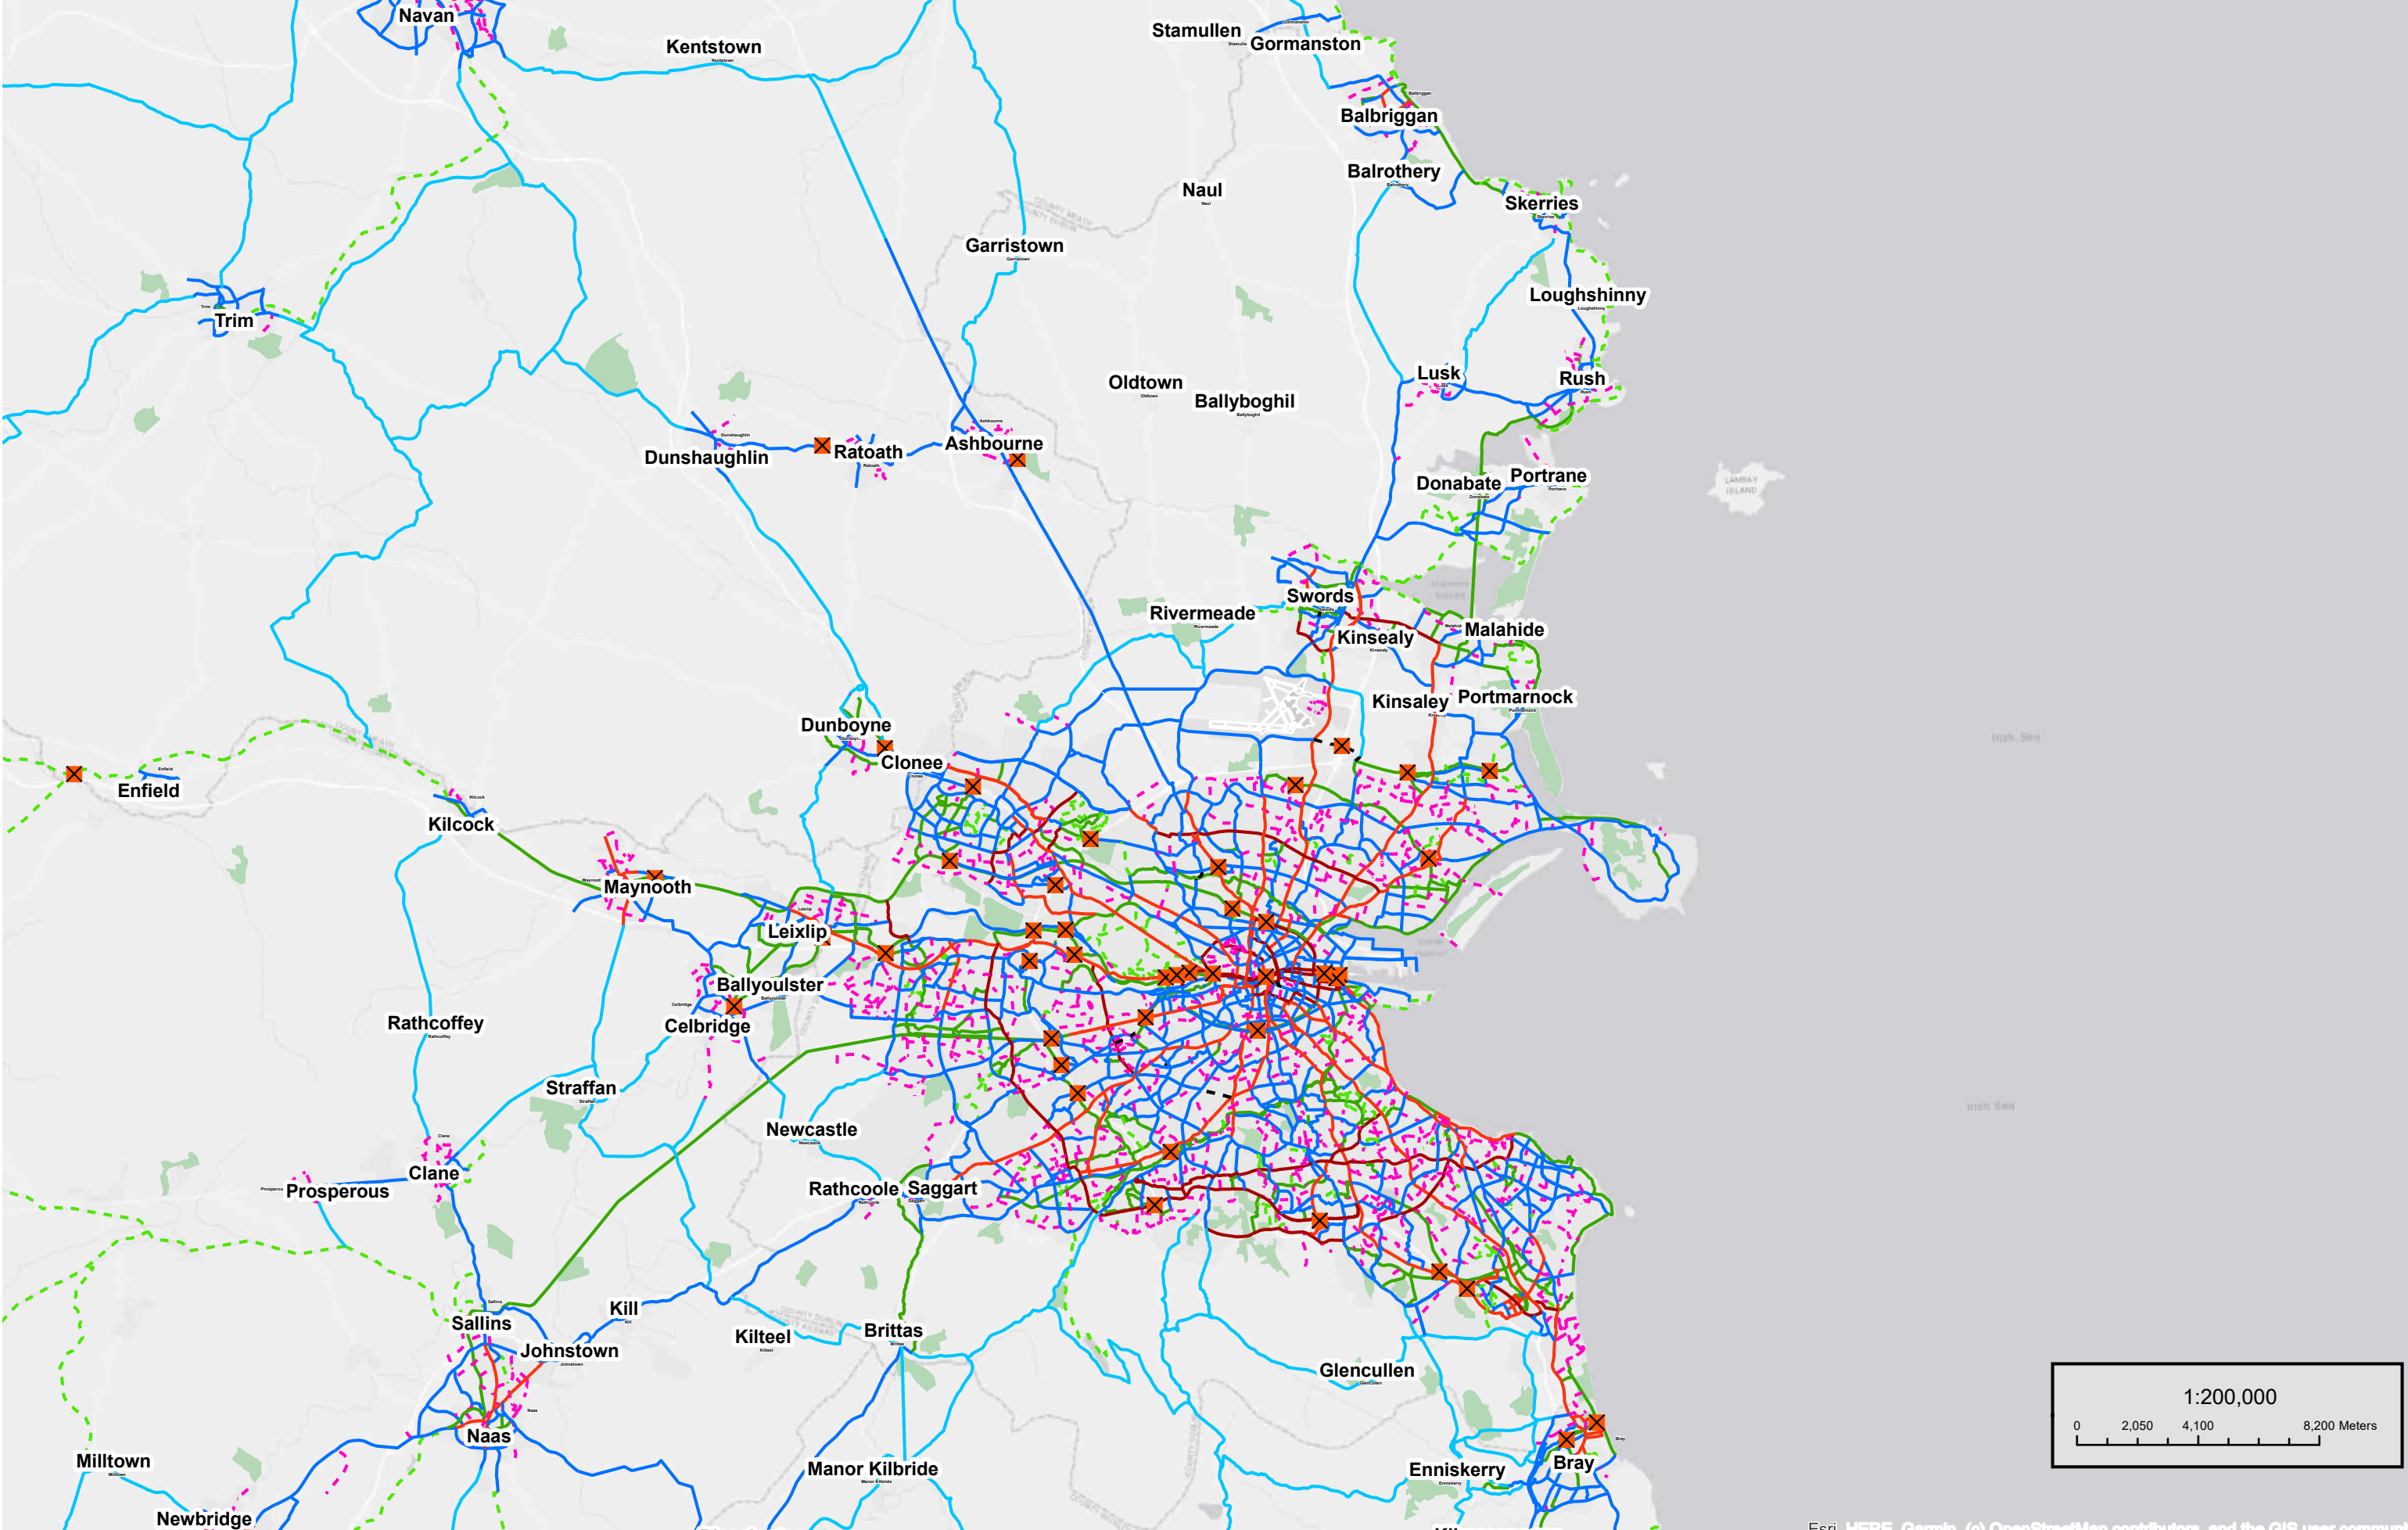

2022 Greater Dublin Area Cycle Network

Table of Contents

Dublin Metropolitan Area	2
Dublin City Centre	3
Dublin Mid-West	4
Dublin North Central	5
Dublin North-East	6
Dublin North-West	7
Dublin South Central	8
Dublin South-East	9
Dublin South-West	10
Arklow	11
Athy	12
Blabriggan & Skerries	13
Blessington	14
Bray & Enniskerry	15
Clane & Prosperous	16
Dunshaughlin, Rathoath & Ashbourne	17
Enfield & Kilcock	18
Greystones & Kilpedder	19
Kells	20
Kilcoole & Newtownmountkennedy	21
Lusk, Rush & Donabate	22
Maynooth, Celbridge & Leixlip	23
Nass, Sallins & Kill	24
Navan	25
Newbridge & Kildare	26
Swords, Malahide & Portmarnock	27
Trim	28
Wicklow town, Ashford & Rathnew	29