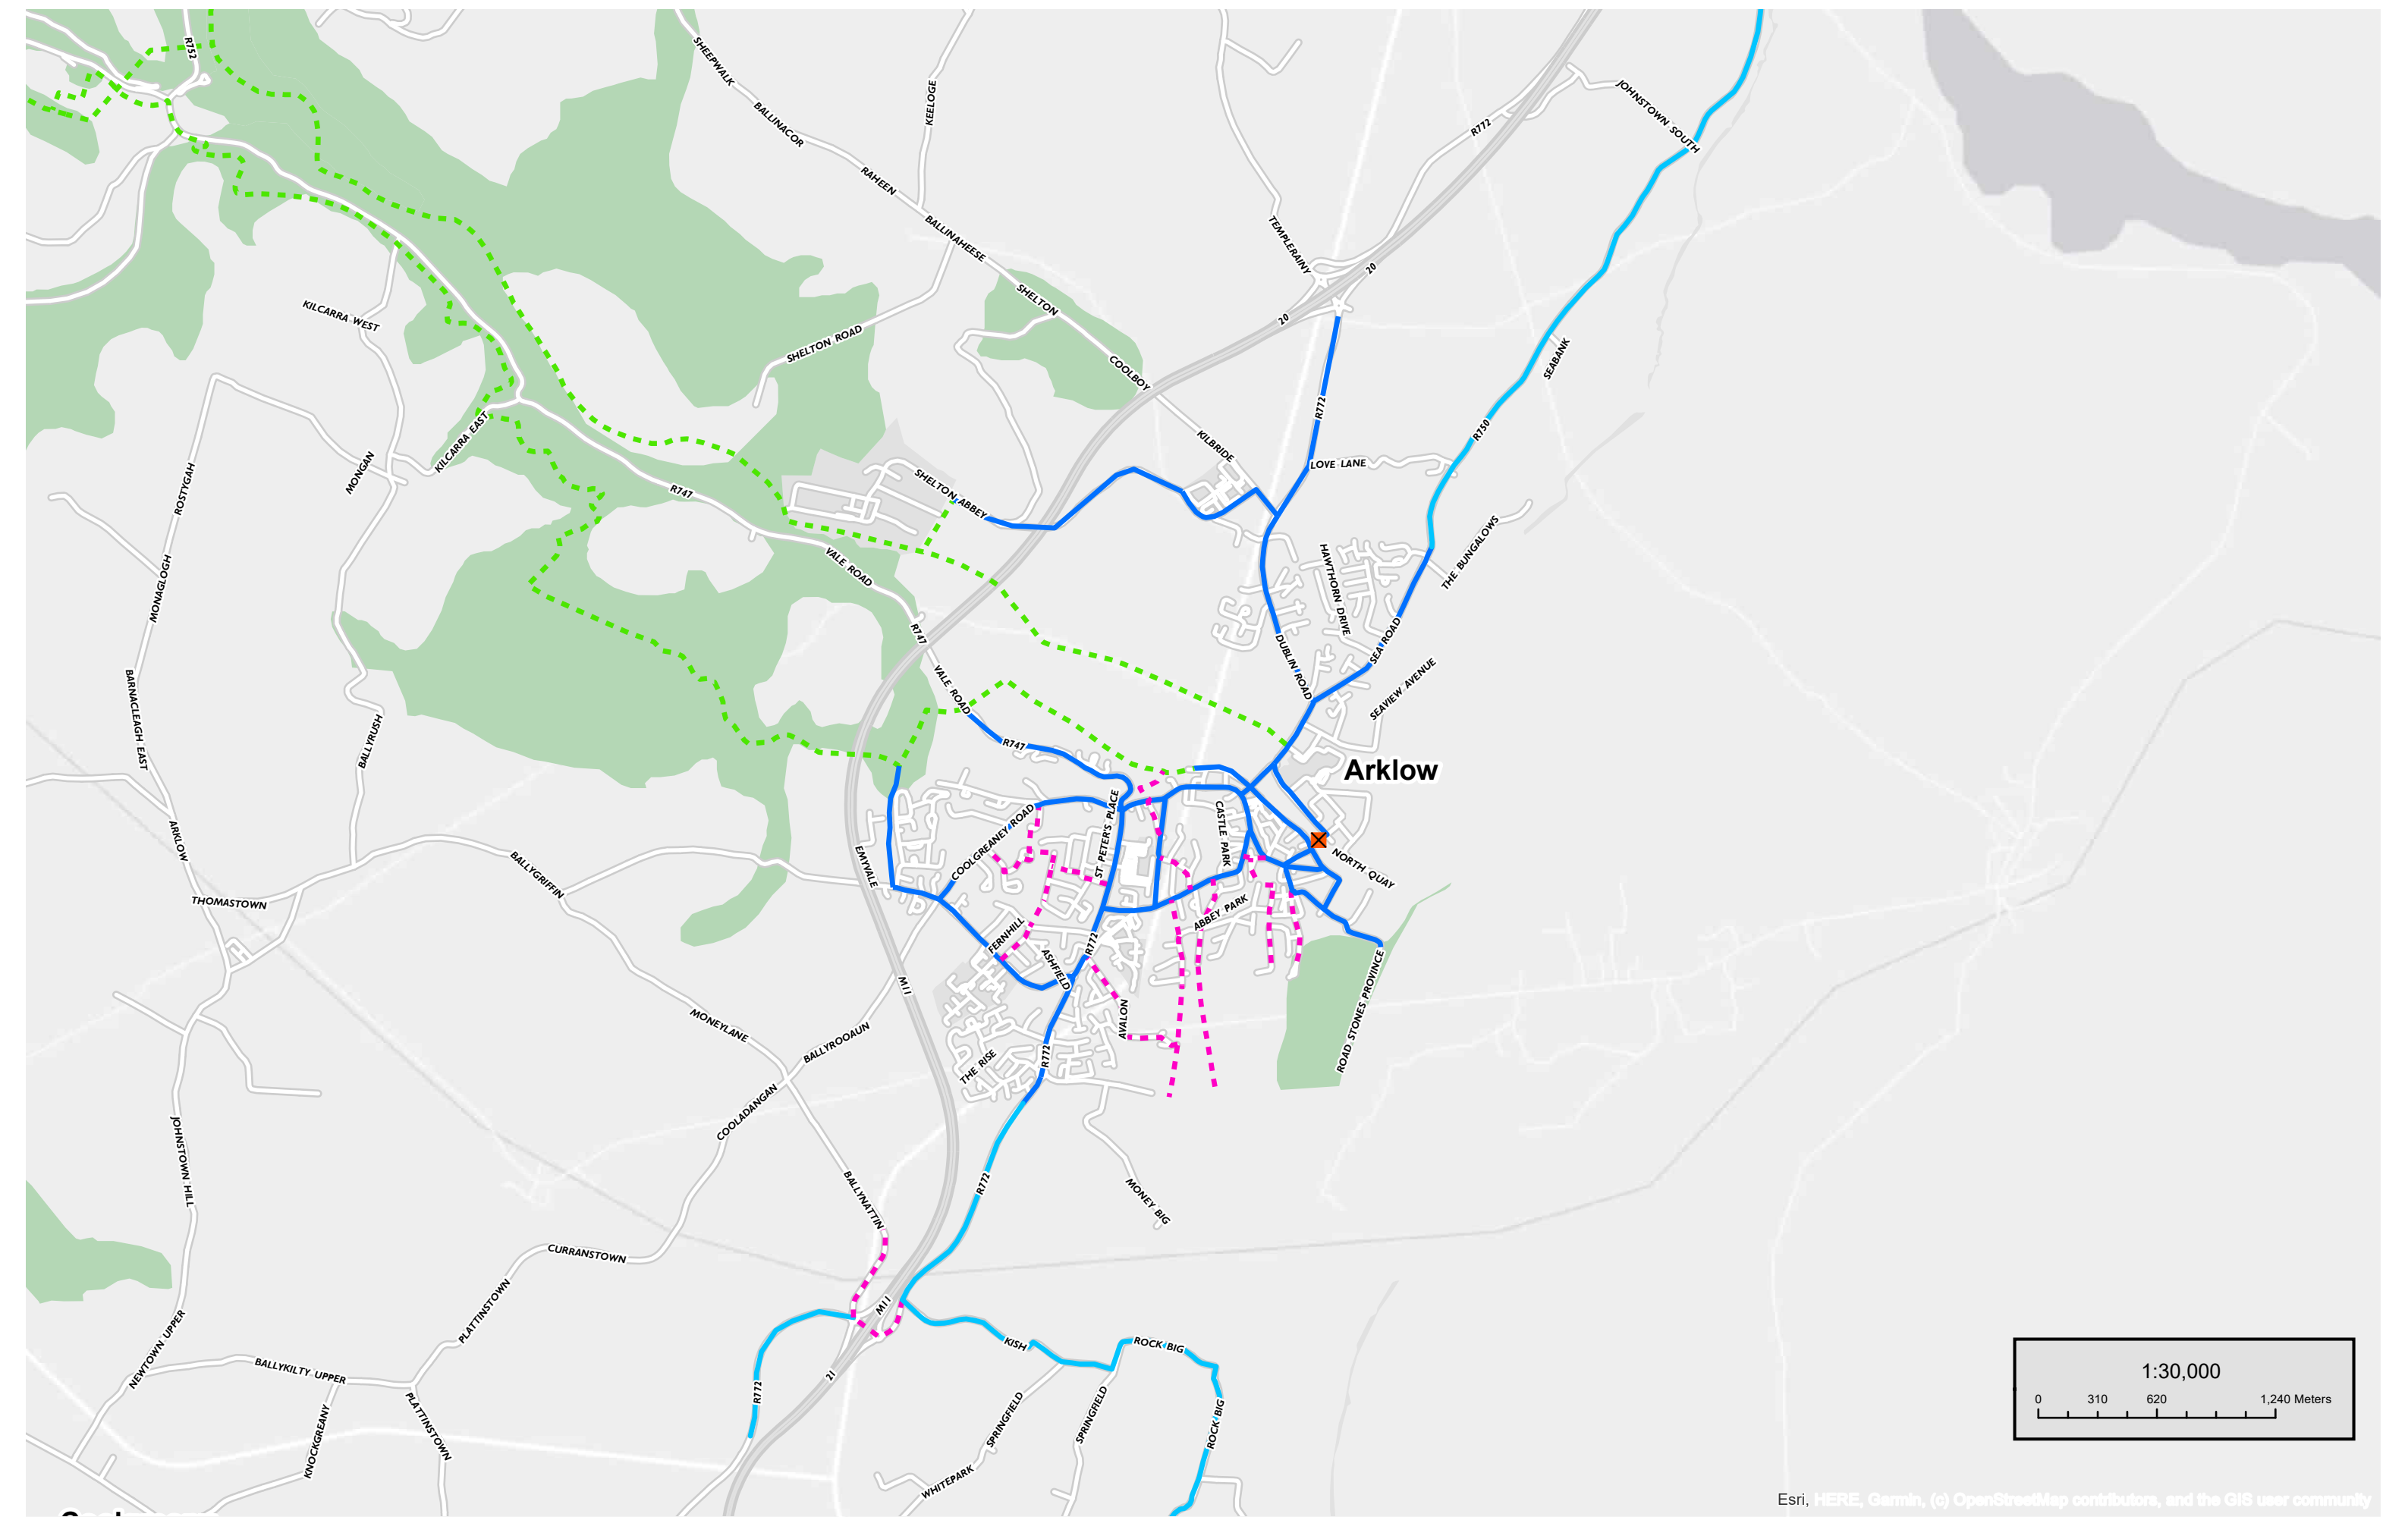

Esri, HERE, Garmin, (c) OpenStreetMap contributors, and the GIS user community

Project:
**2022 GREATER DUBLIN AREA
CYCLE NETWORK PLAN**

Title:
**2022 GREATER DUBLIN AREA
CYCLE NETWORK PLAN -
ARKLOW**

1. Legend:
2. Proposed Crossing Points
   - Inter Urban
   - Primary Radial
   - Primary Orbital
   - Secondary
   - Greenway - Utility
   - - - Feeder
   - - - Greenway - Leisure
   - - - Further Study