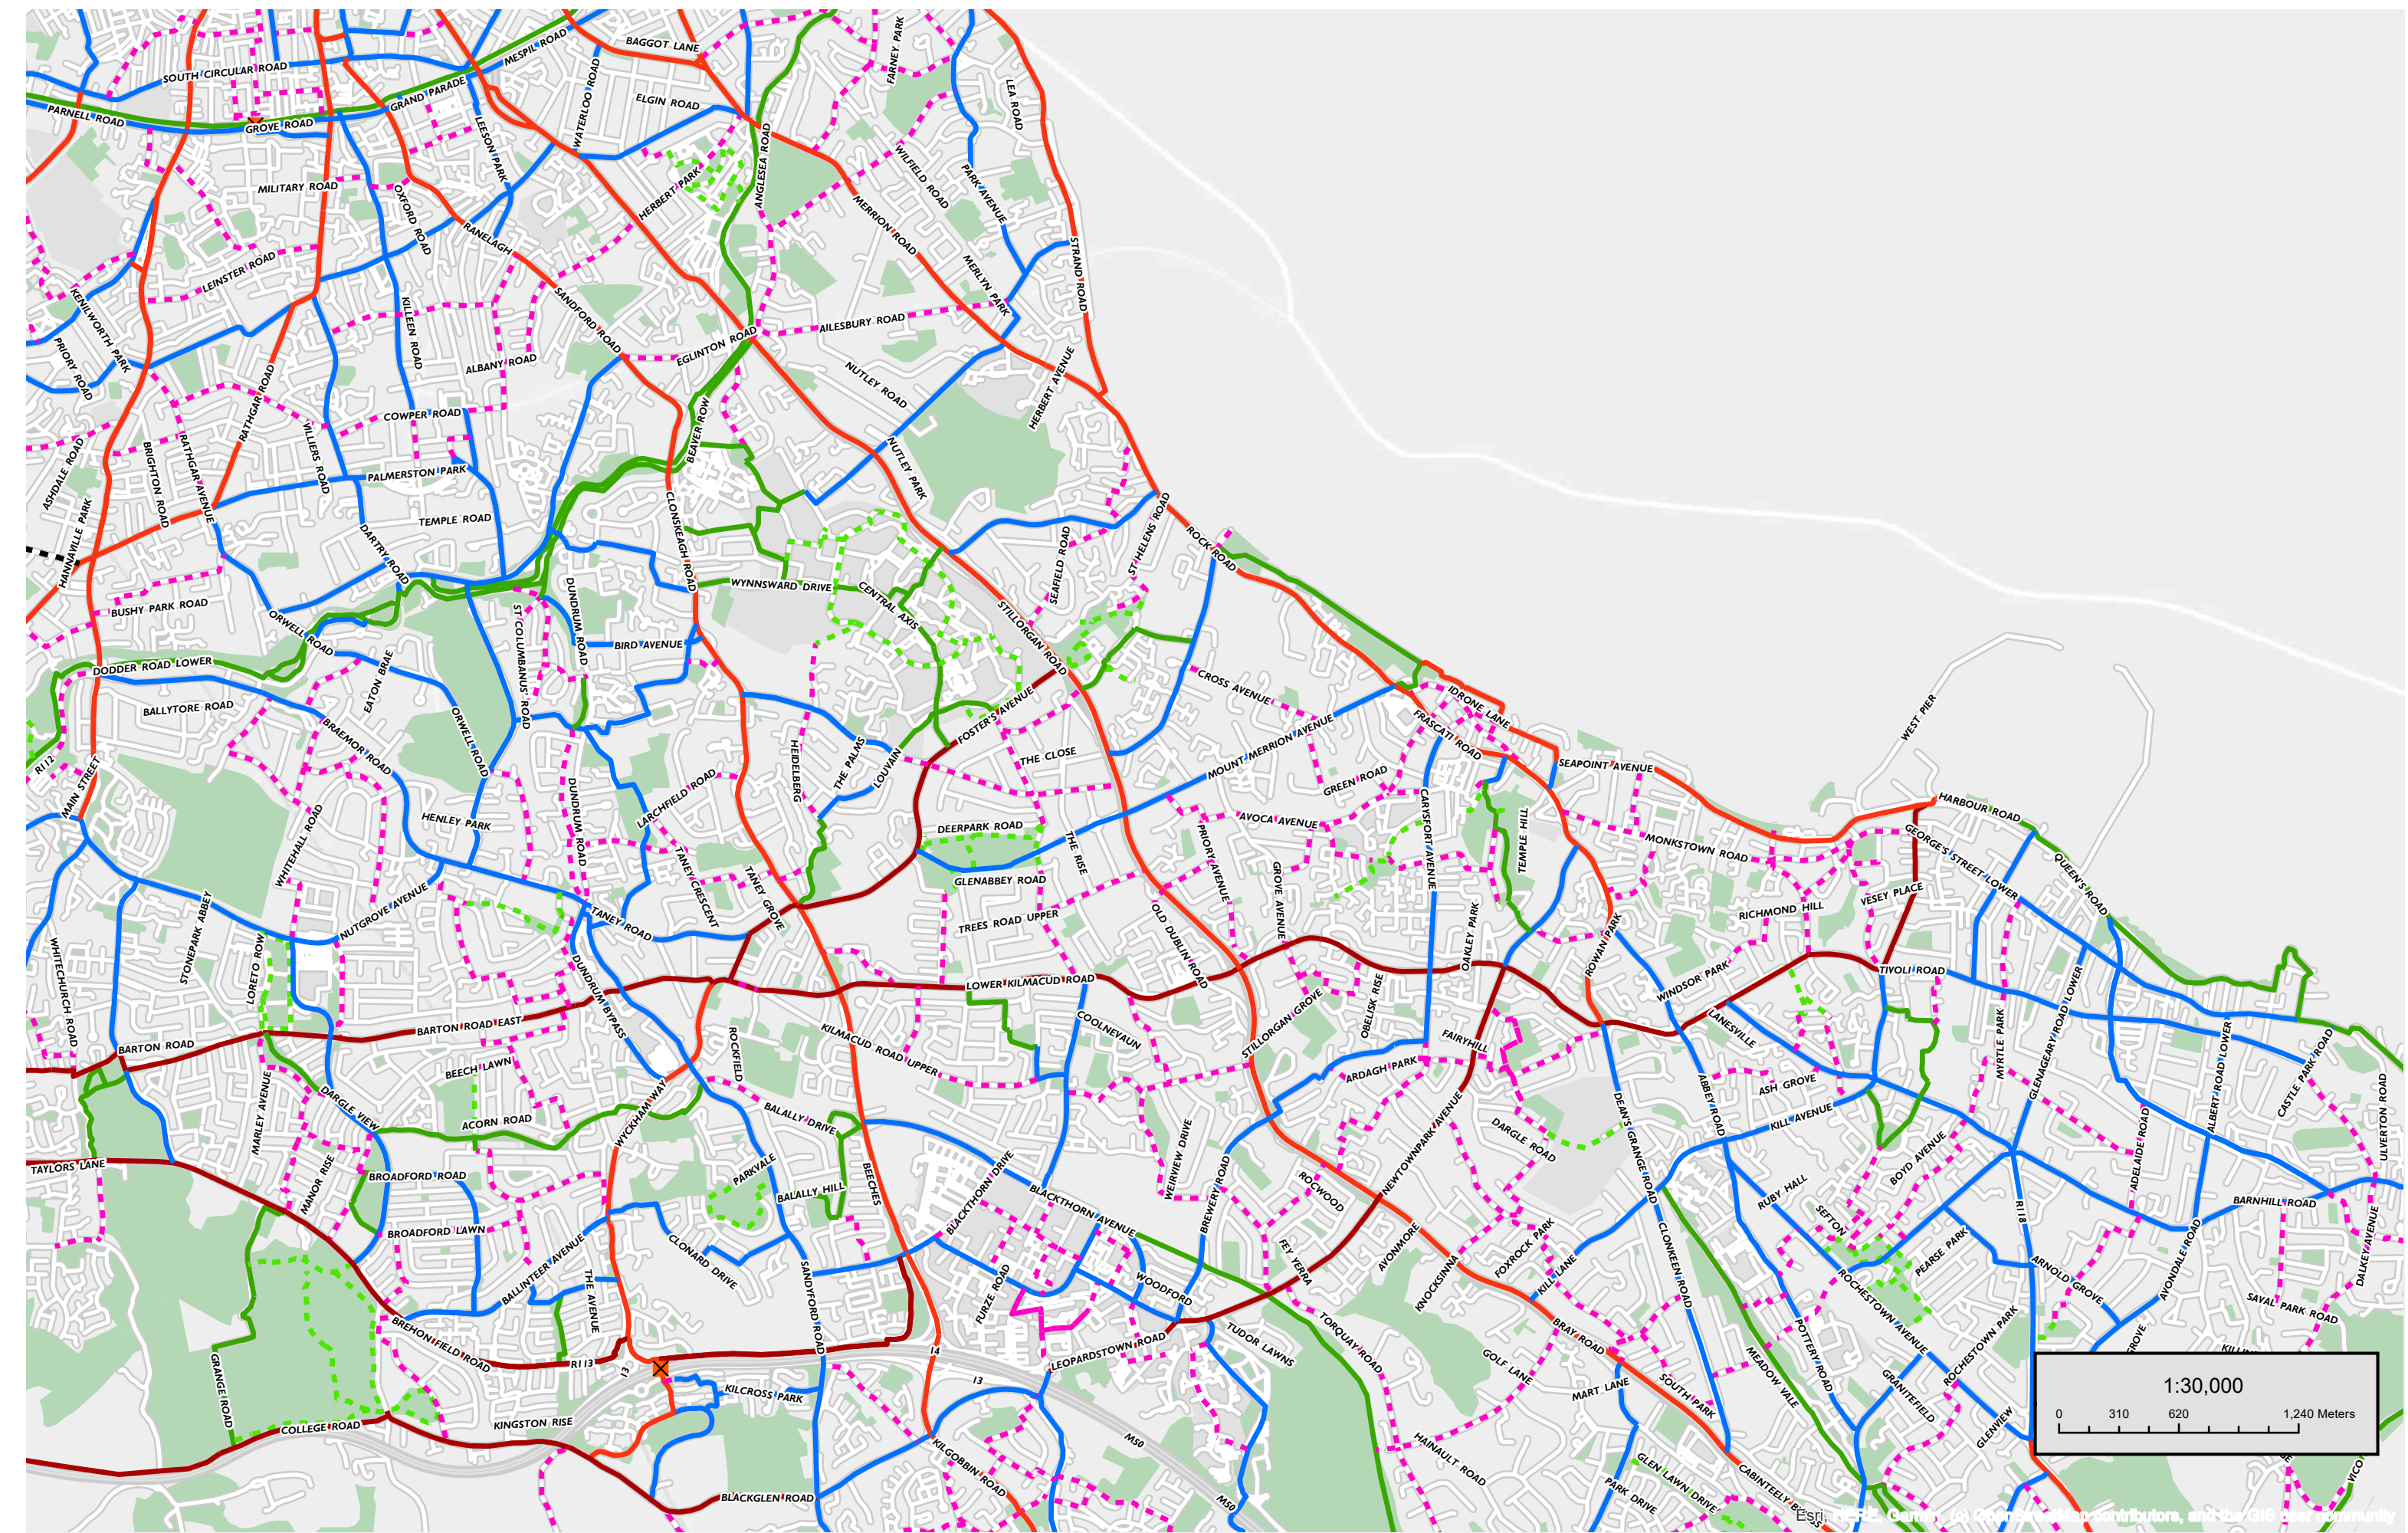

Project:
**2022 GREATER DUBLIN AREA
CYCLE NETWORK PLAN**

Title:
**2022 GREATER DUBLIN AREA
CYCLE NETWORK PLAN -
DUBLIN SOUTH CENTRAL**

1. Legend:
2. ✘ Proposed Crossing Points
   - Inter Urban
   - Primary Radial
   - - - Feeder
   - Primary Orbital
   - - - Greenway - Leisure
   - Secondary
   - - - Further Study
   - Greenway - Utility

Esri, HERE, DeLorme, Mapbox, TomTom, Swatch, © OpenStreetMap contributors, and the GIS user community