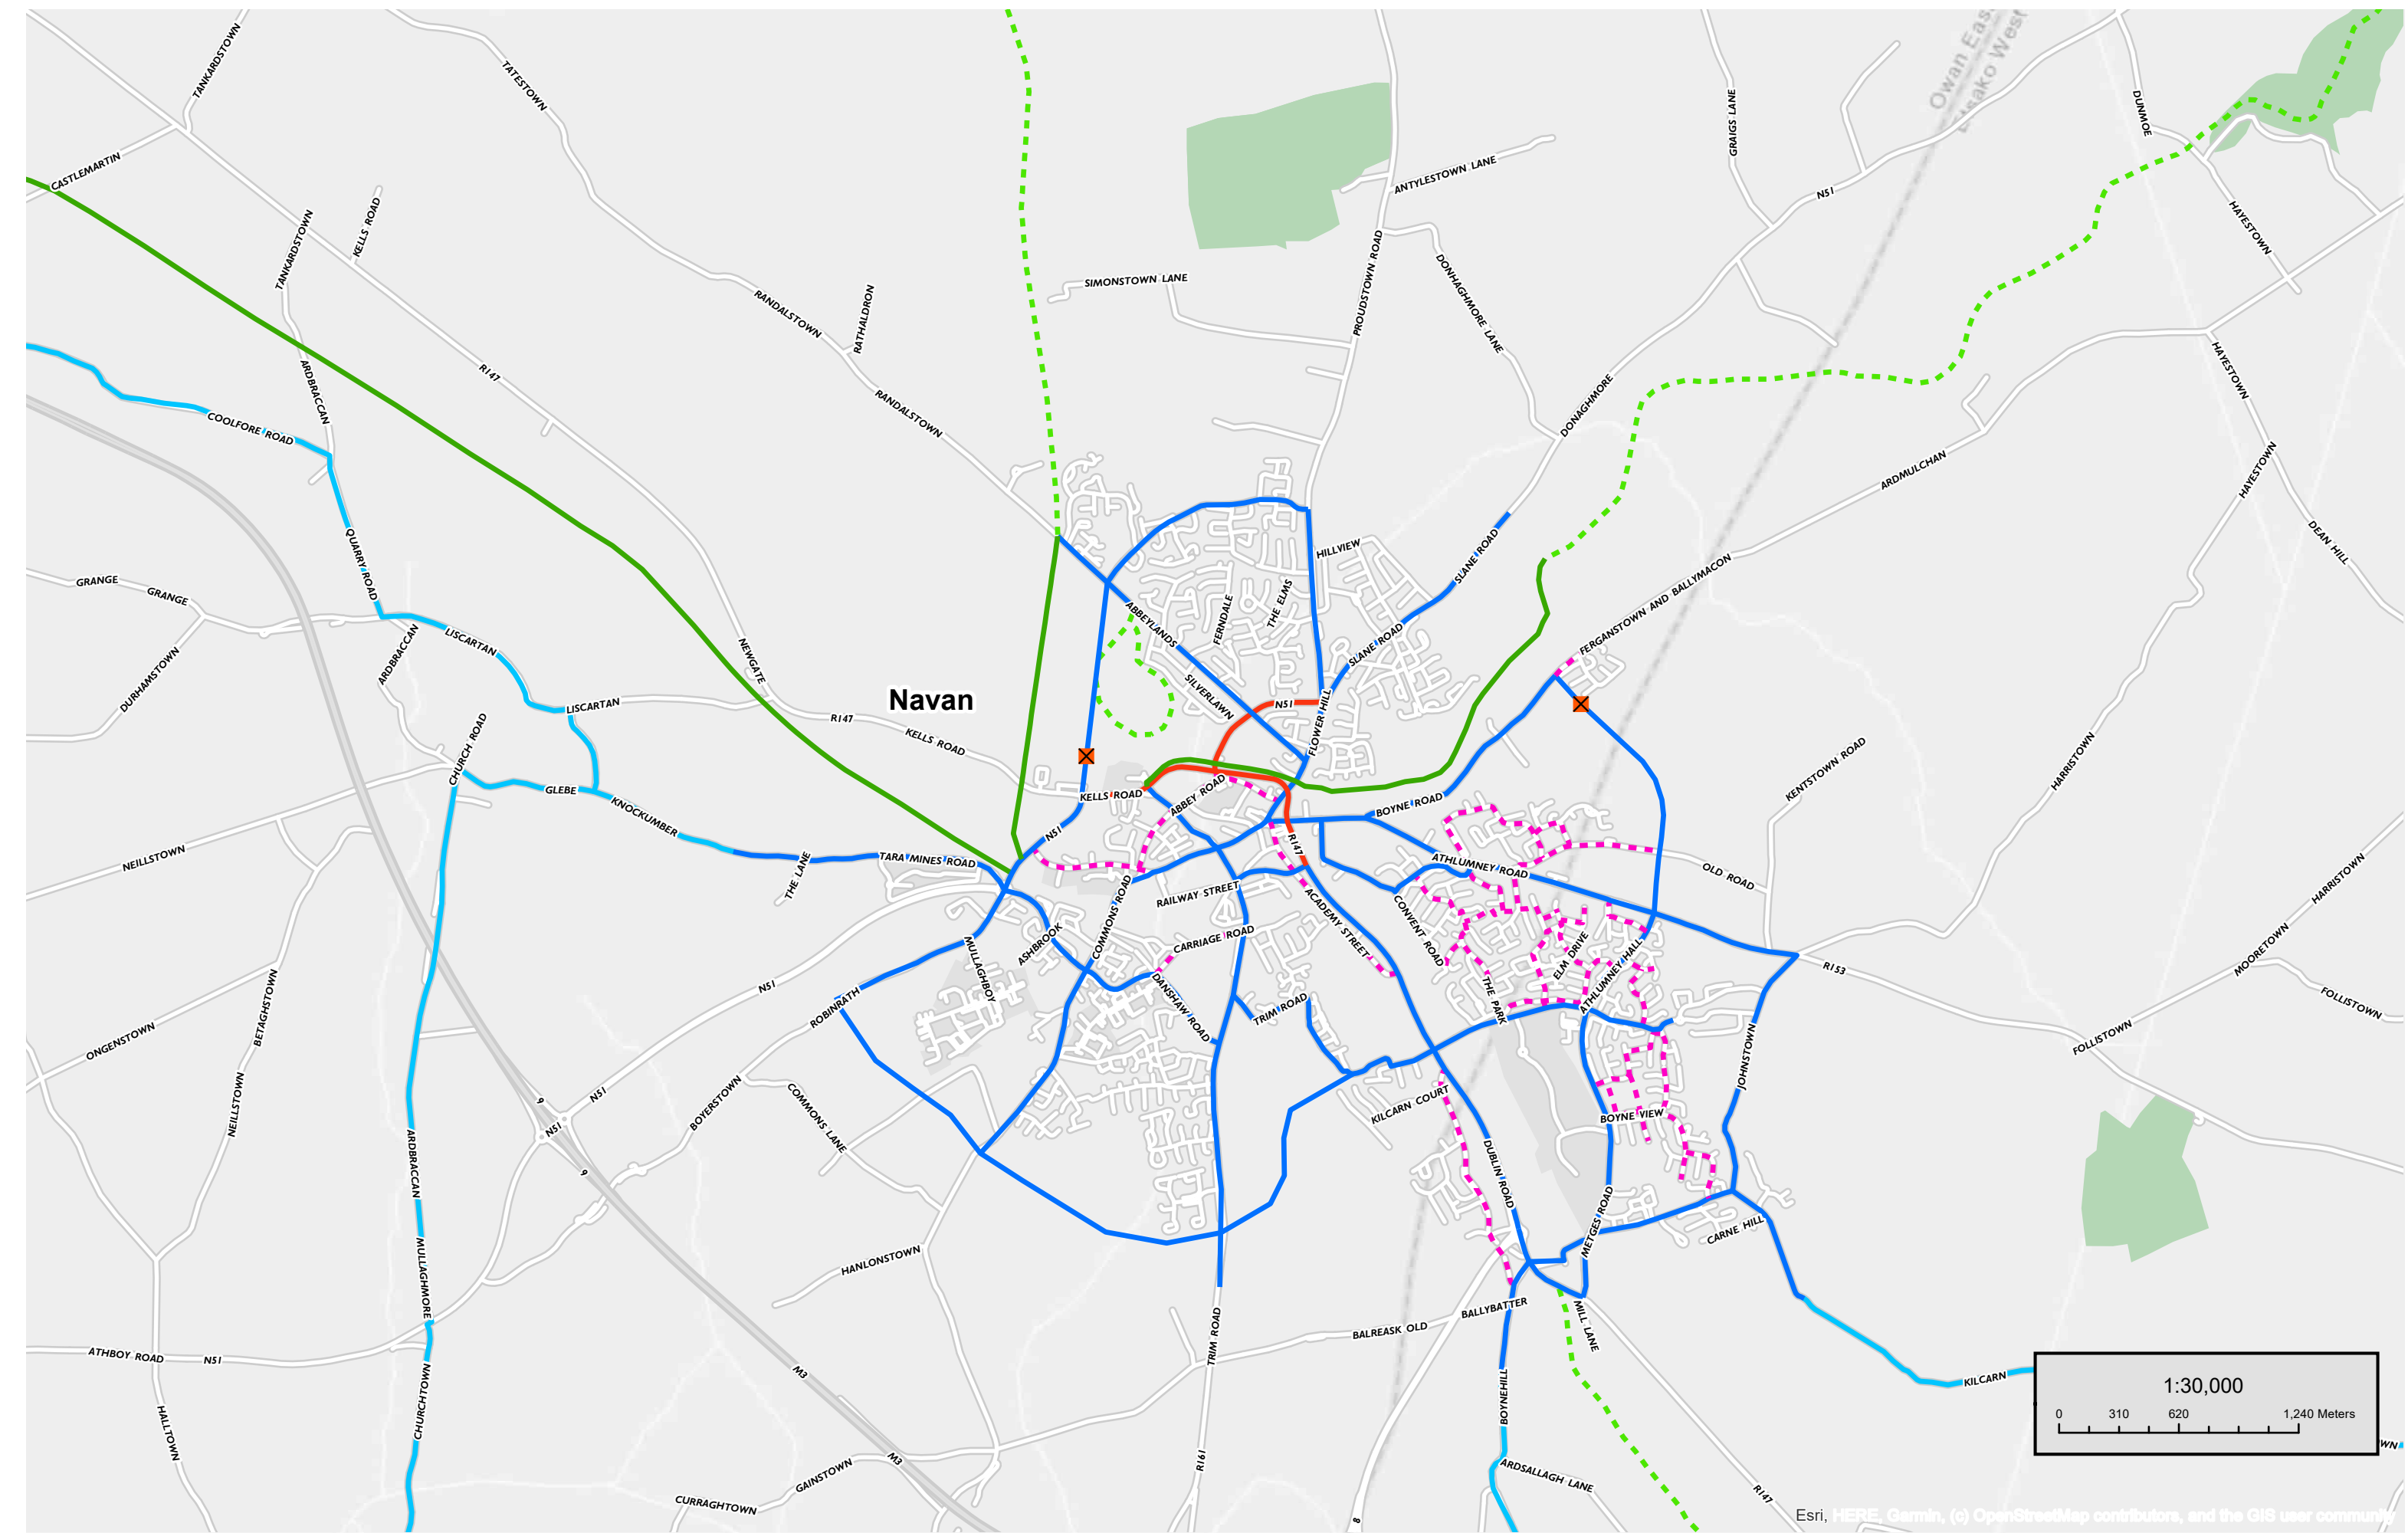

Project:
**2022 GREATER DUBLIN AREA
CYCLE NETWORK PLAN**

Title:
**2022 GREATER DUBLIN AREA
CYCLE NETWORK PLAN -
NAVAN**

1. Legend:
2. X Proposed Crossing Points
   - Inter Urban
   - Primary Radial
   - Primary Orbital
   - Secondary
   - Greenway - Utility
   - Feeder
   - Greenway - Leisure
   - Further Study

Esri, HERE, Garmin, (c) OpenStreetMap contributors, and the GIS user community