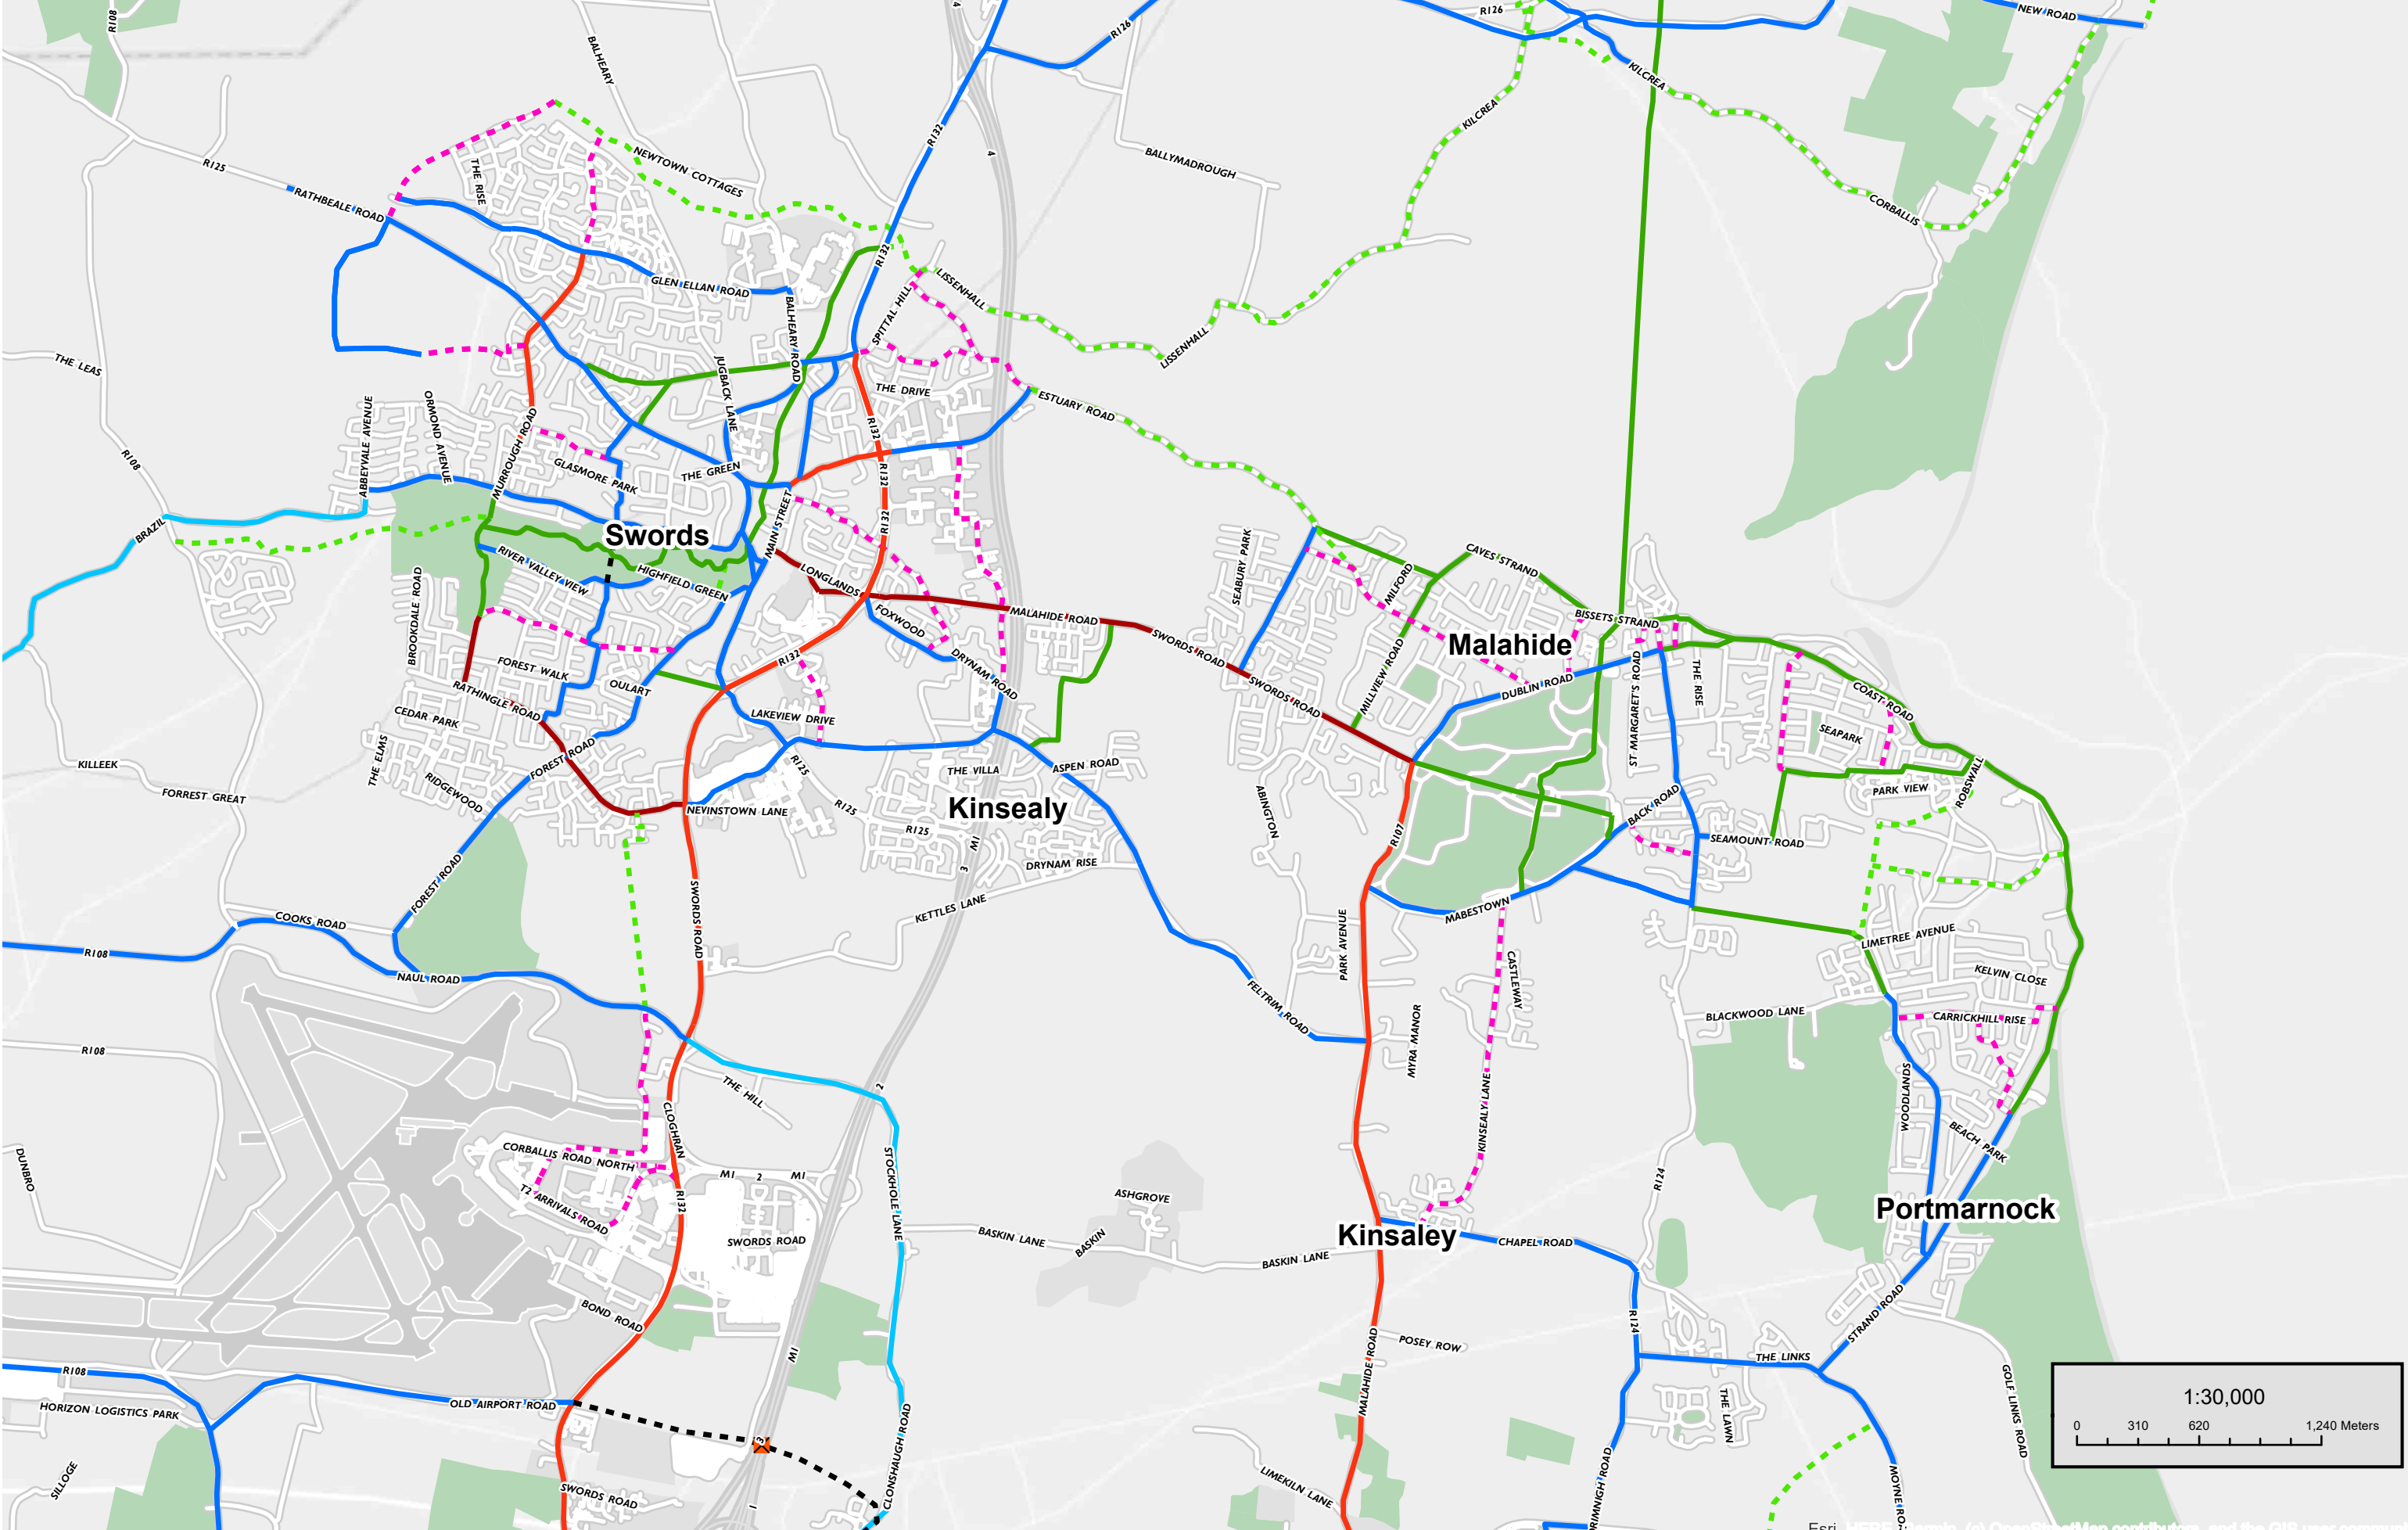

Esri, HERE, Garmin, (c) OpenStreetMap contributors, and the GIS user community

Project:
**2022 GREATER DUBLIN AREA
 CYCLE NETWORK PLAN**

Title:
**2022 GREATER DUBLIN AREA
 CYCLE NETWORK PLAN -
 SWORDS, MALAHIDE & PORTMARNOCK**