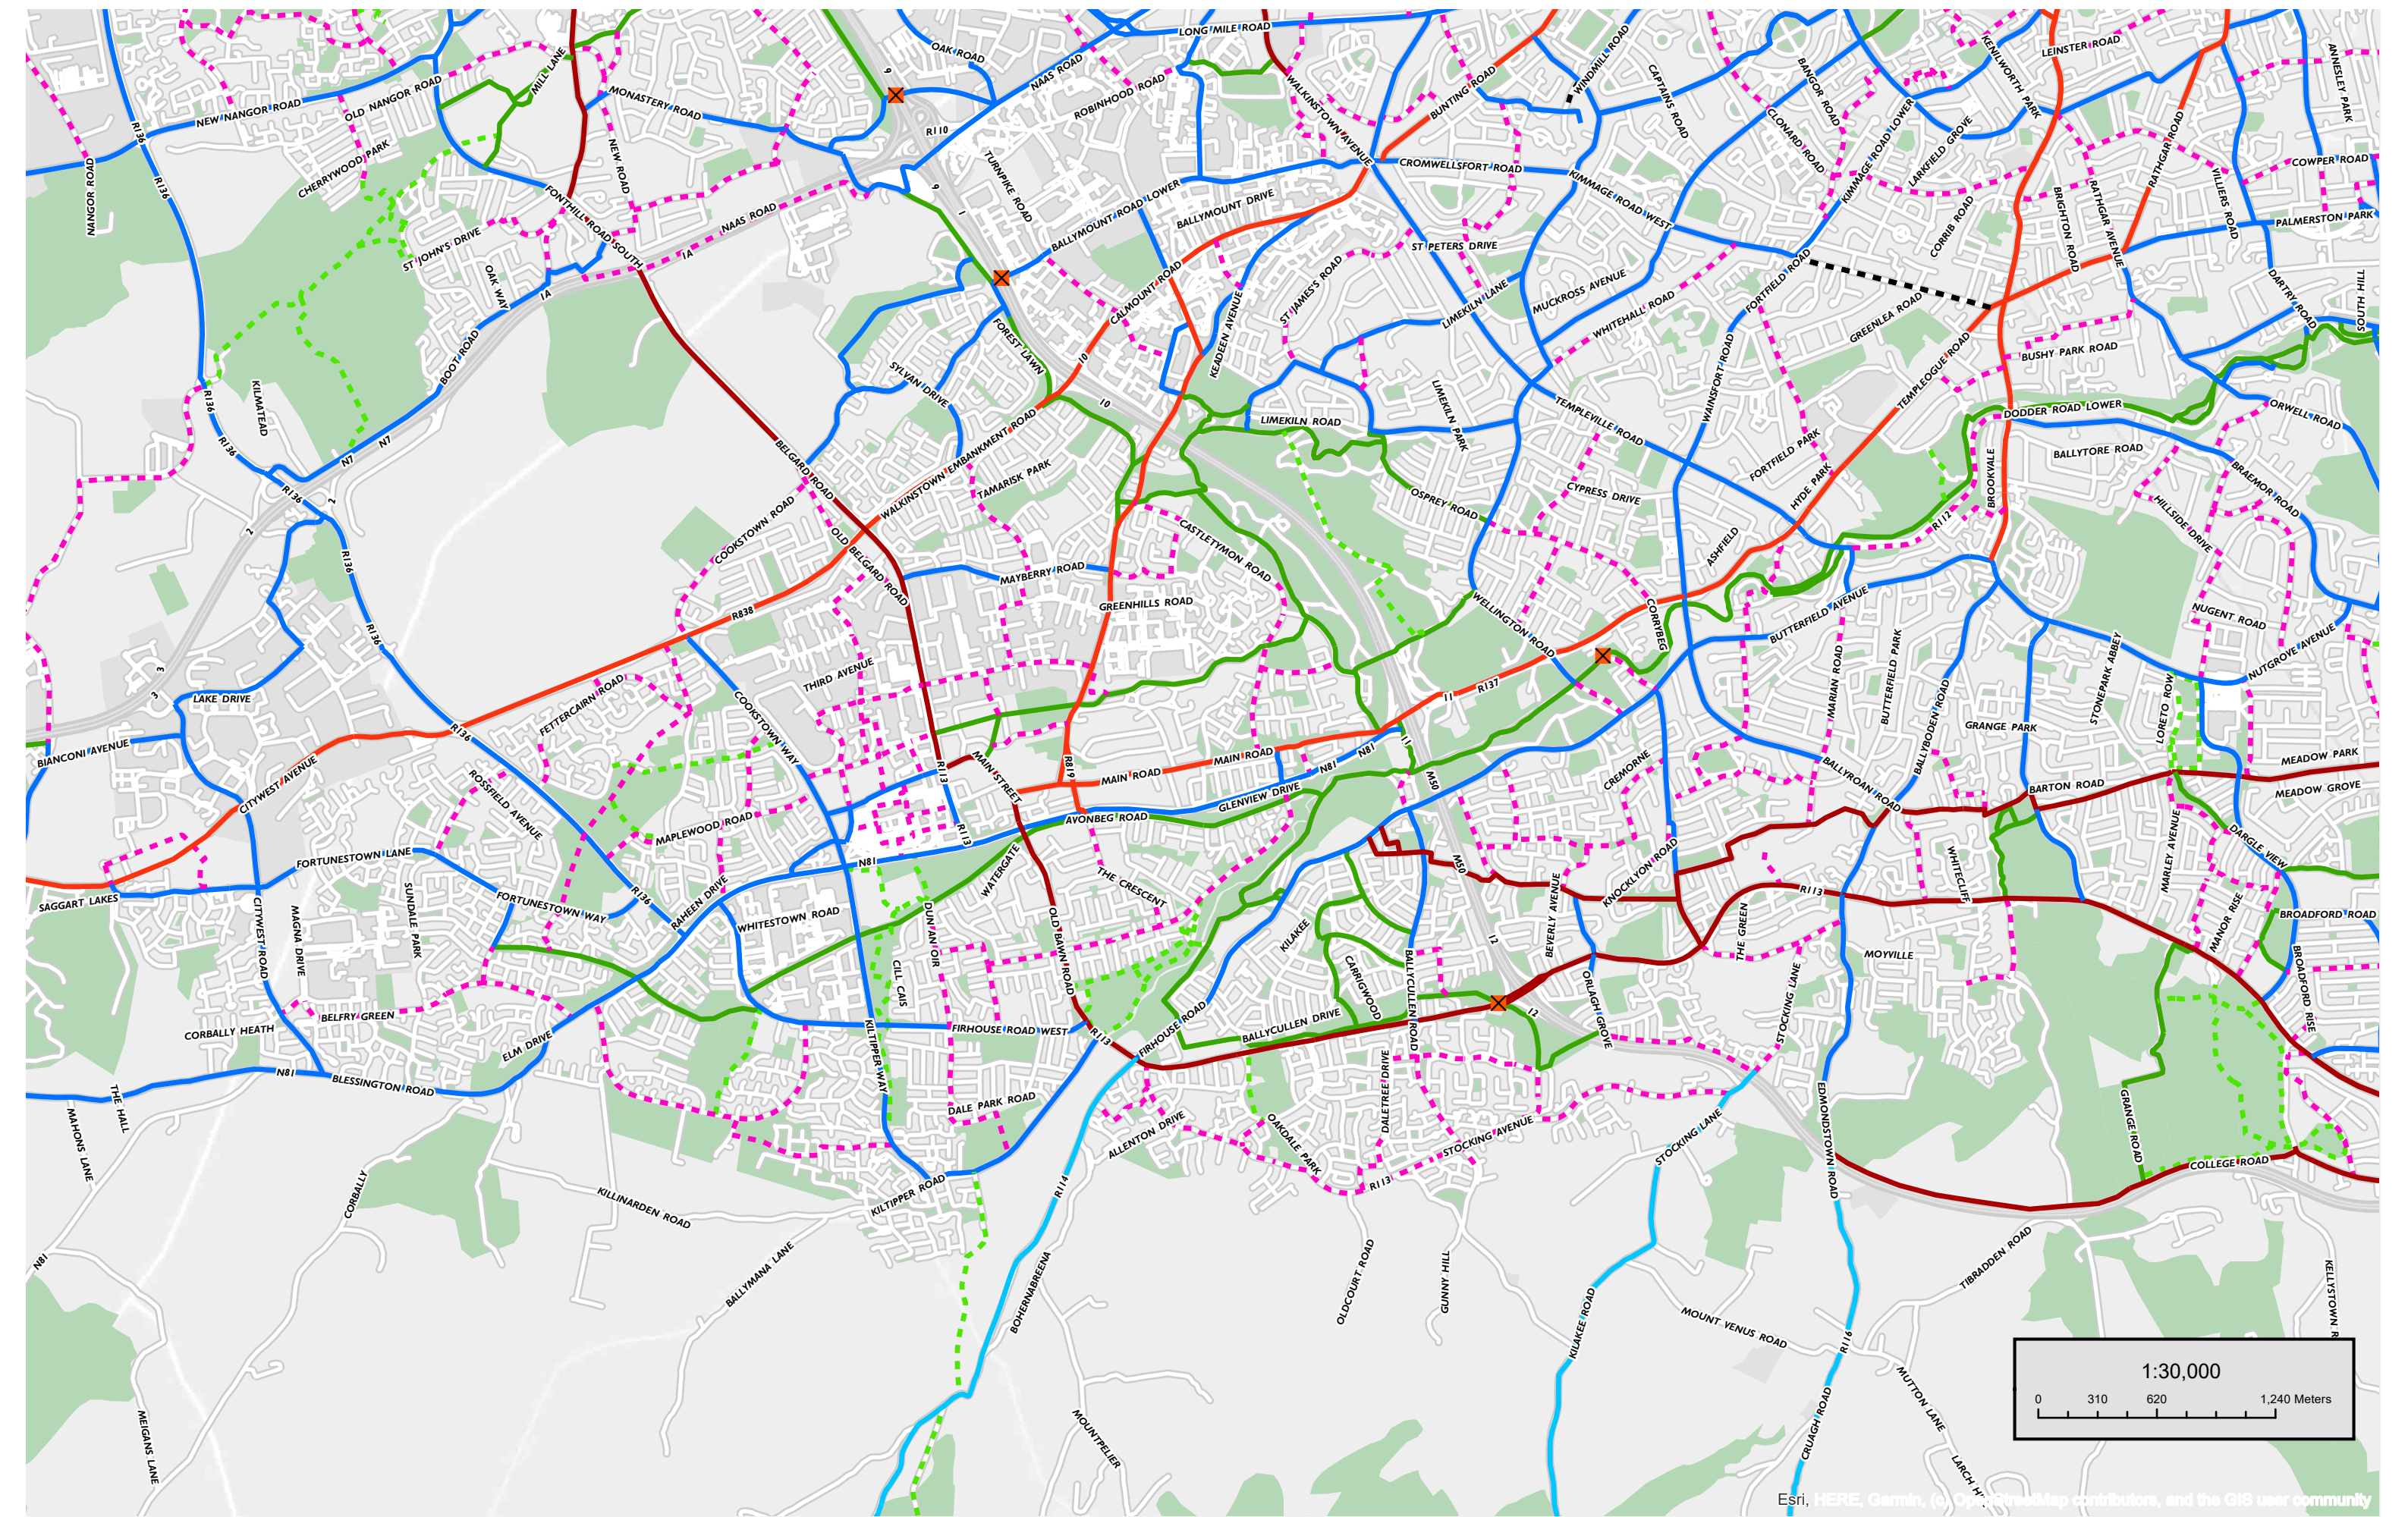

Project:
**2022 GREATER DUBLIN AREA
CYCLE NETWORK PLAN**

Title:
**2022 GREATER DUBLIN AREA
CYCLE NETWORK PLAN -
DUBLIN SOUTH WEST**

1. Legend:
2. X Proposed Crossing Points
   - Inter Urban
   - Primary Radial
   - Primary Orbital
   - Secondary
   - Greenway - Utility
   - - - Greenway - Leisure
   - - - Feeder
   - - - Further Study

NTA
Údarás Náisiúnta Iompair
National Transport Authority

AECOM