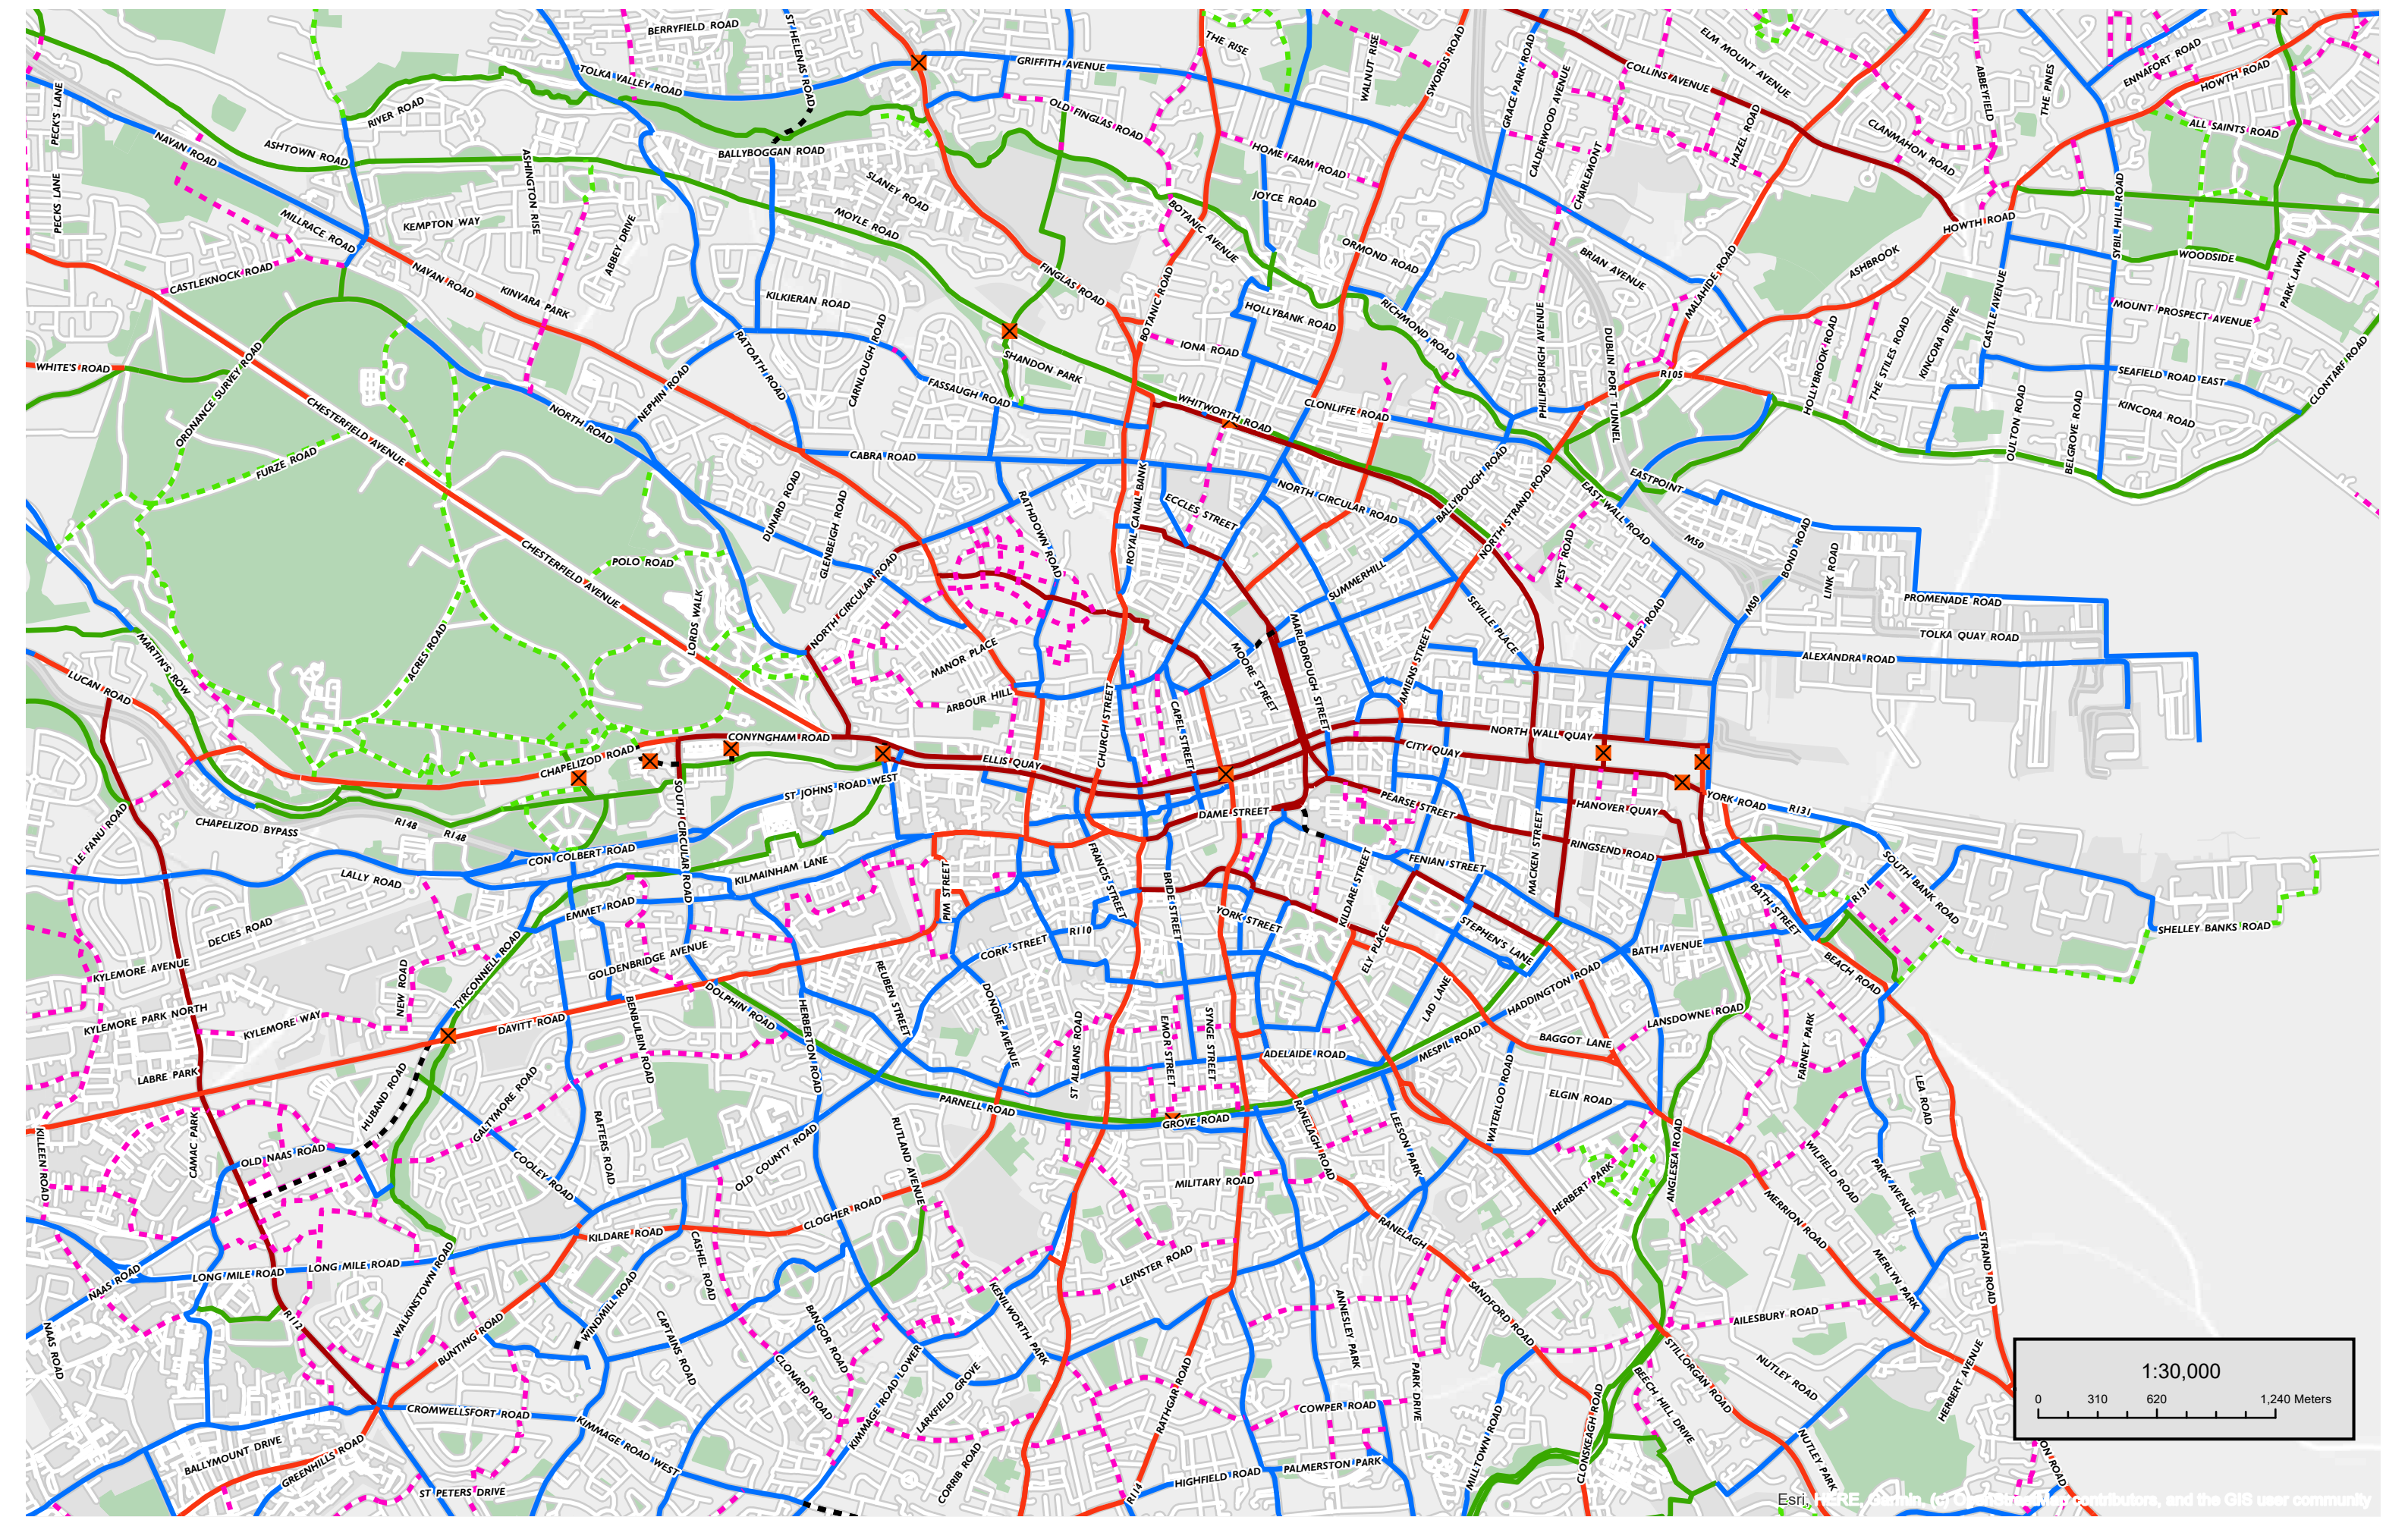

Project:
**2022 GREATER DUBLIN AREA
CYCLE NETWORK PLAN**

Title:
**2022 GREATER DUBLIN AREA
CYCLE NETWORK PLAN -
DUBLIN CITY CENTRE**

1. Legend:
2. X Proposed Crossing Points
   - Primary Radial
   - Primary Orbital
   - Secondary
   - Greenway - Utility
   - Feeder
   - Greenway - Leisure
   - Further Study