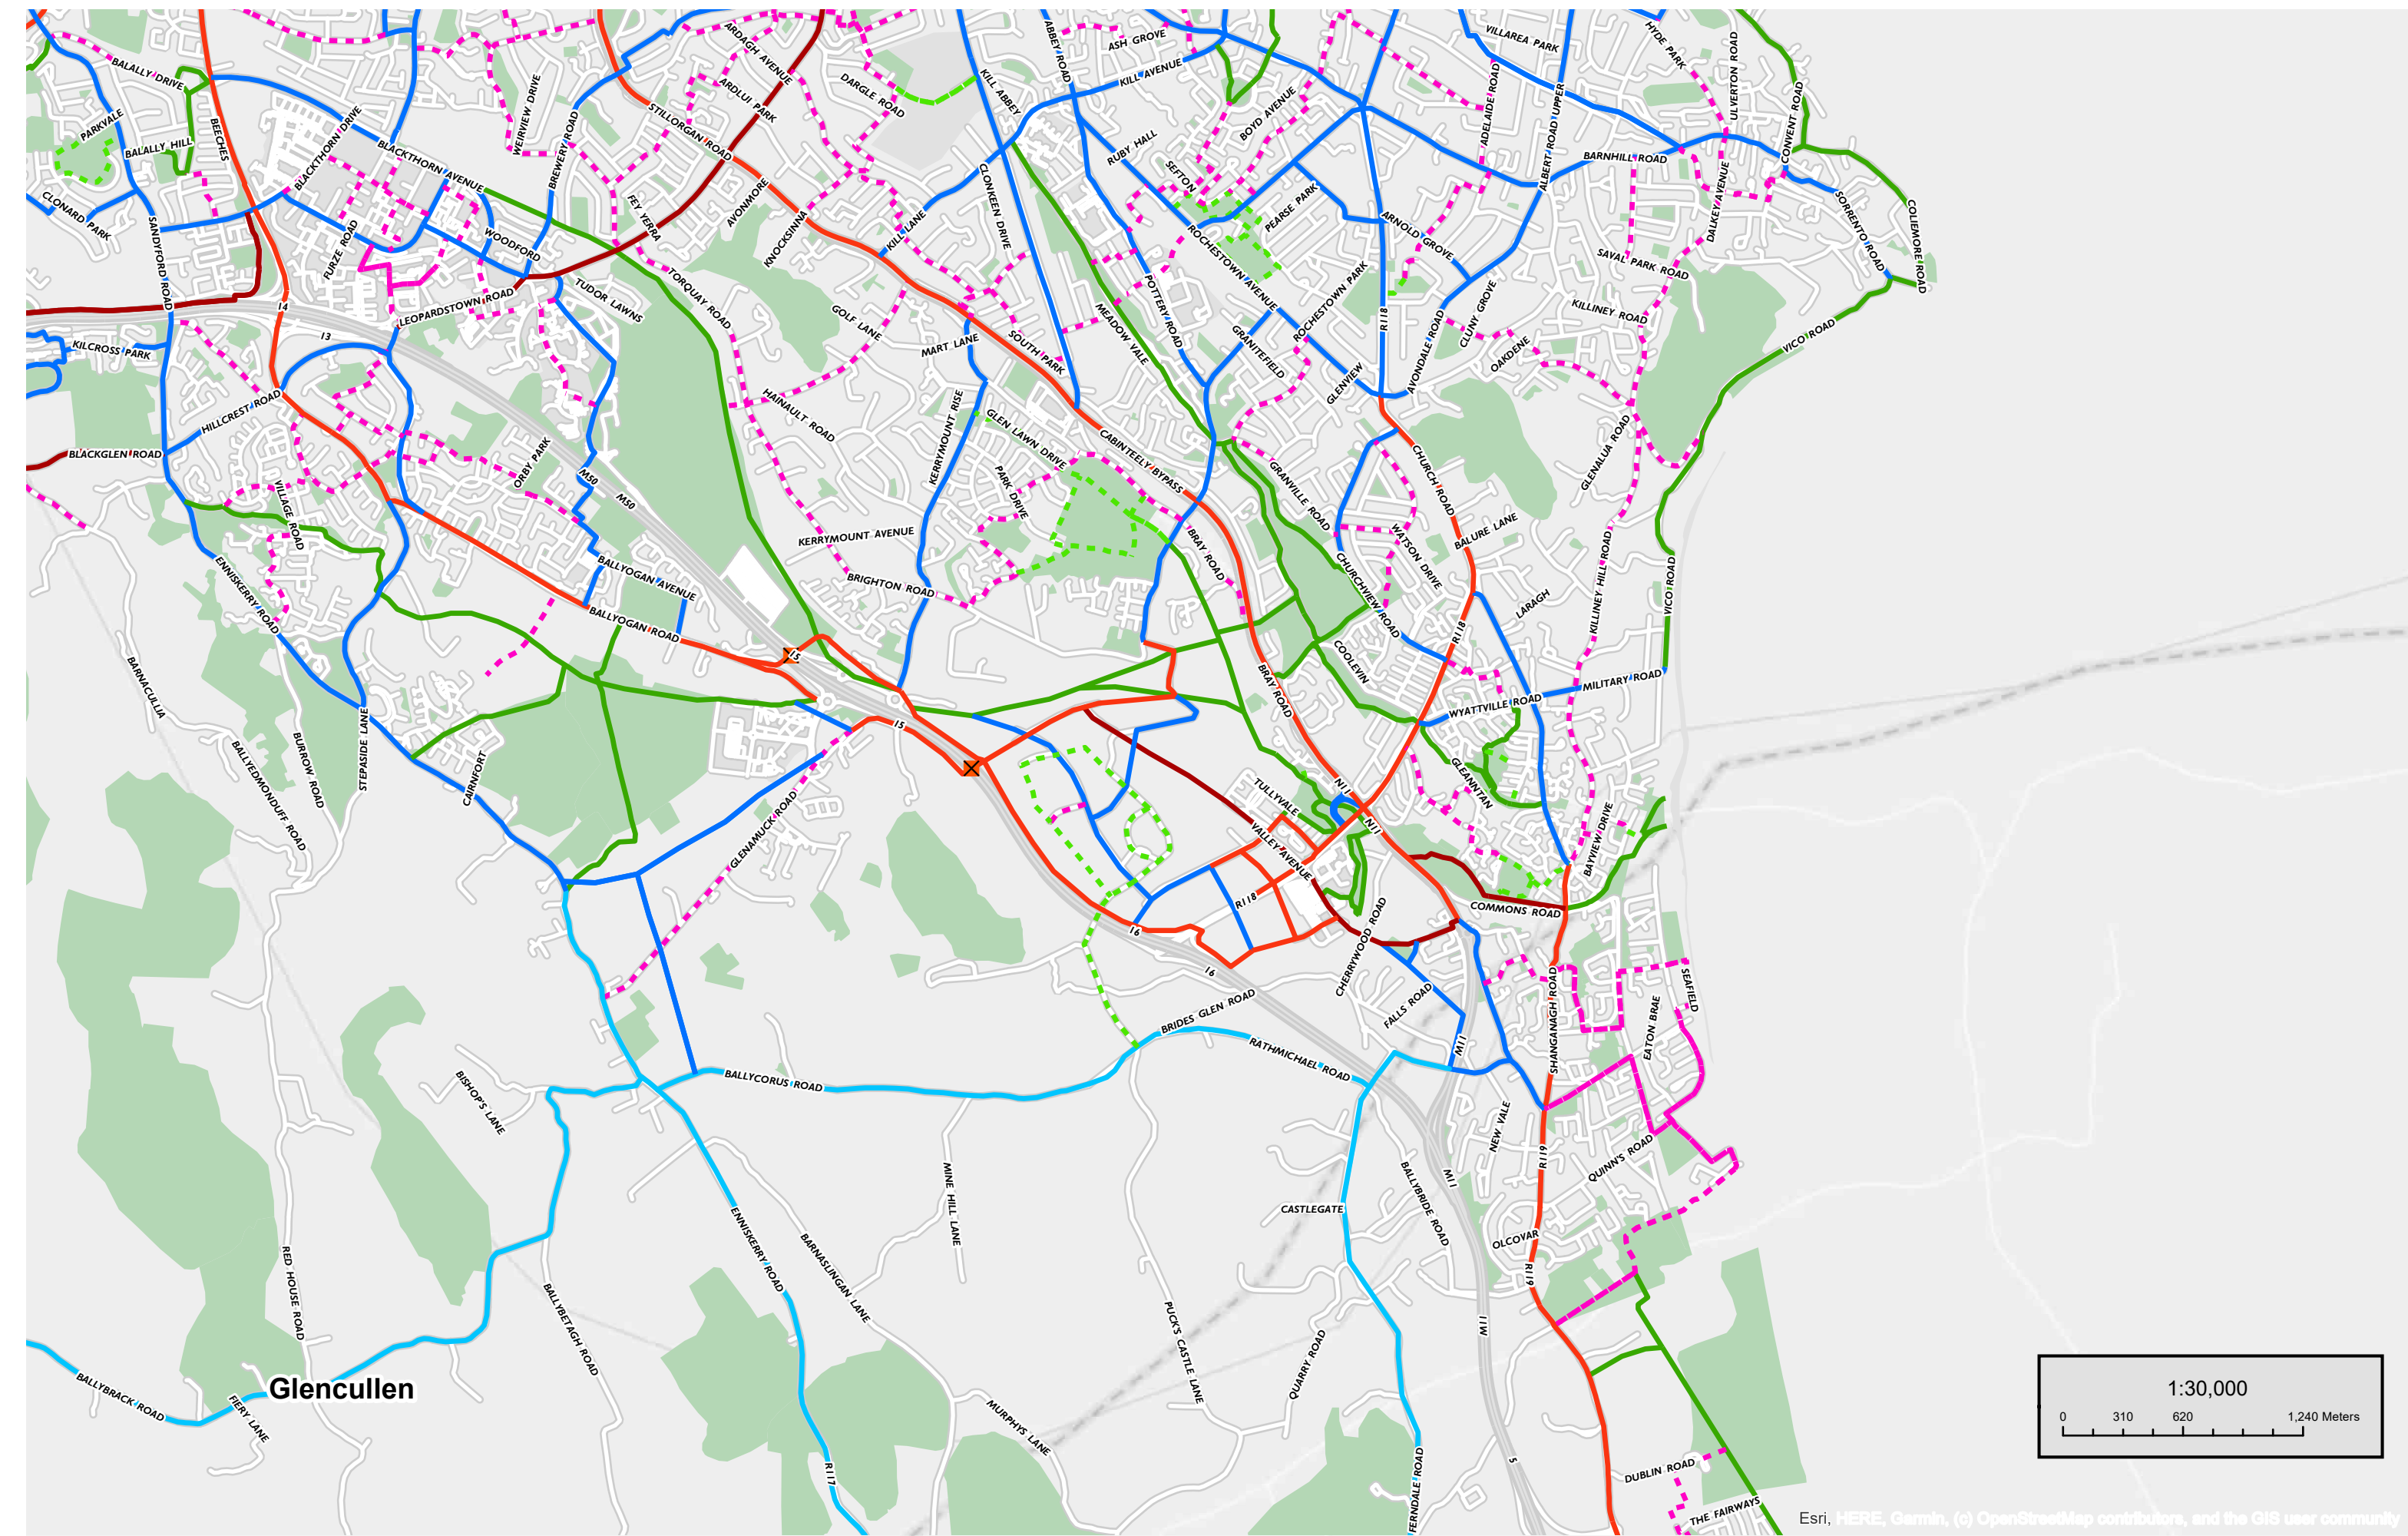

Project:
2022 GREATER DUBLIN AREA
CYCLE NETWORK PLAN

Title:
2022 GREATER DUBLIN AREA
CYCLE NETWORK PLAN -
DUBLIN SOUTH EAST

1. Legend:
2. ✘ Proposed Crossing Points
   - Inter Urban
   - Primary Radial
   - Primary Orbital
   - Secondary
   - Greenway - Utility
   - - Feeder
   - - Greenway - Leisure
   - - Further Study

Údarás Náisiúnta Iompair
National Transport Authority