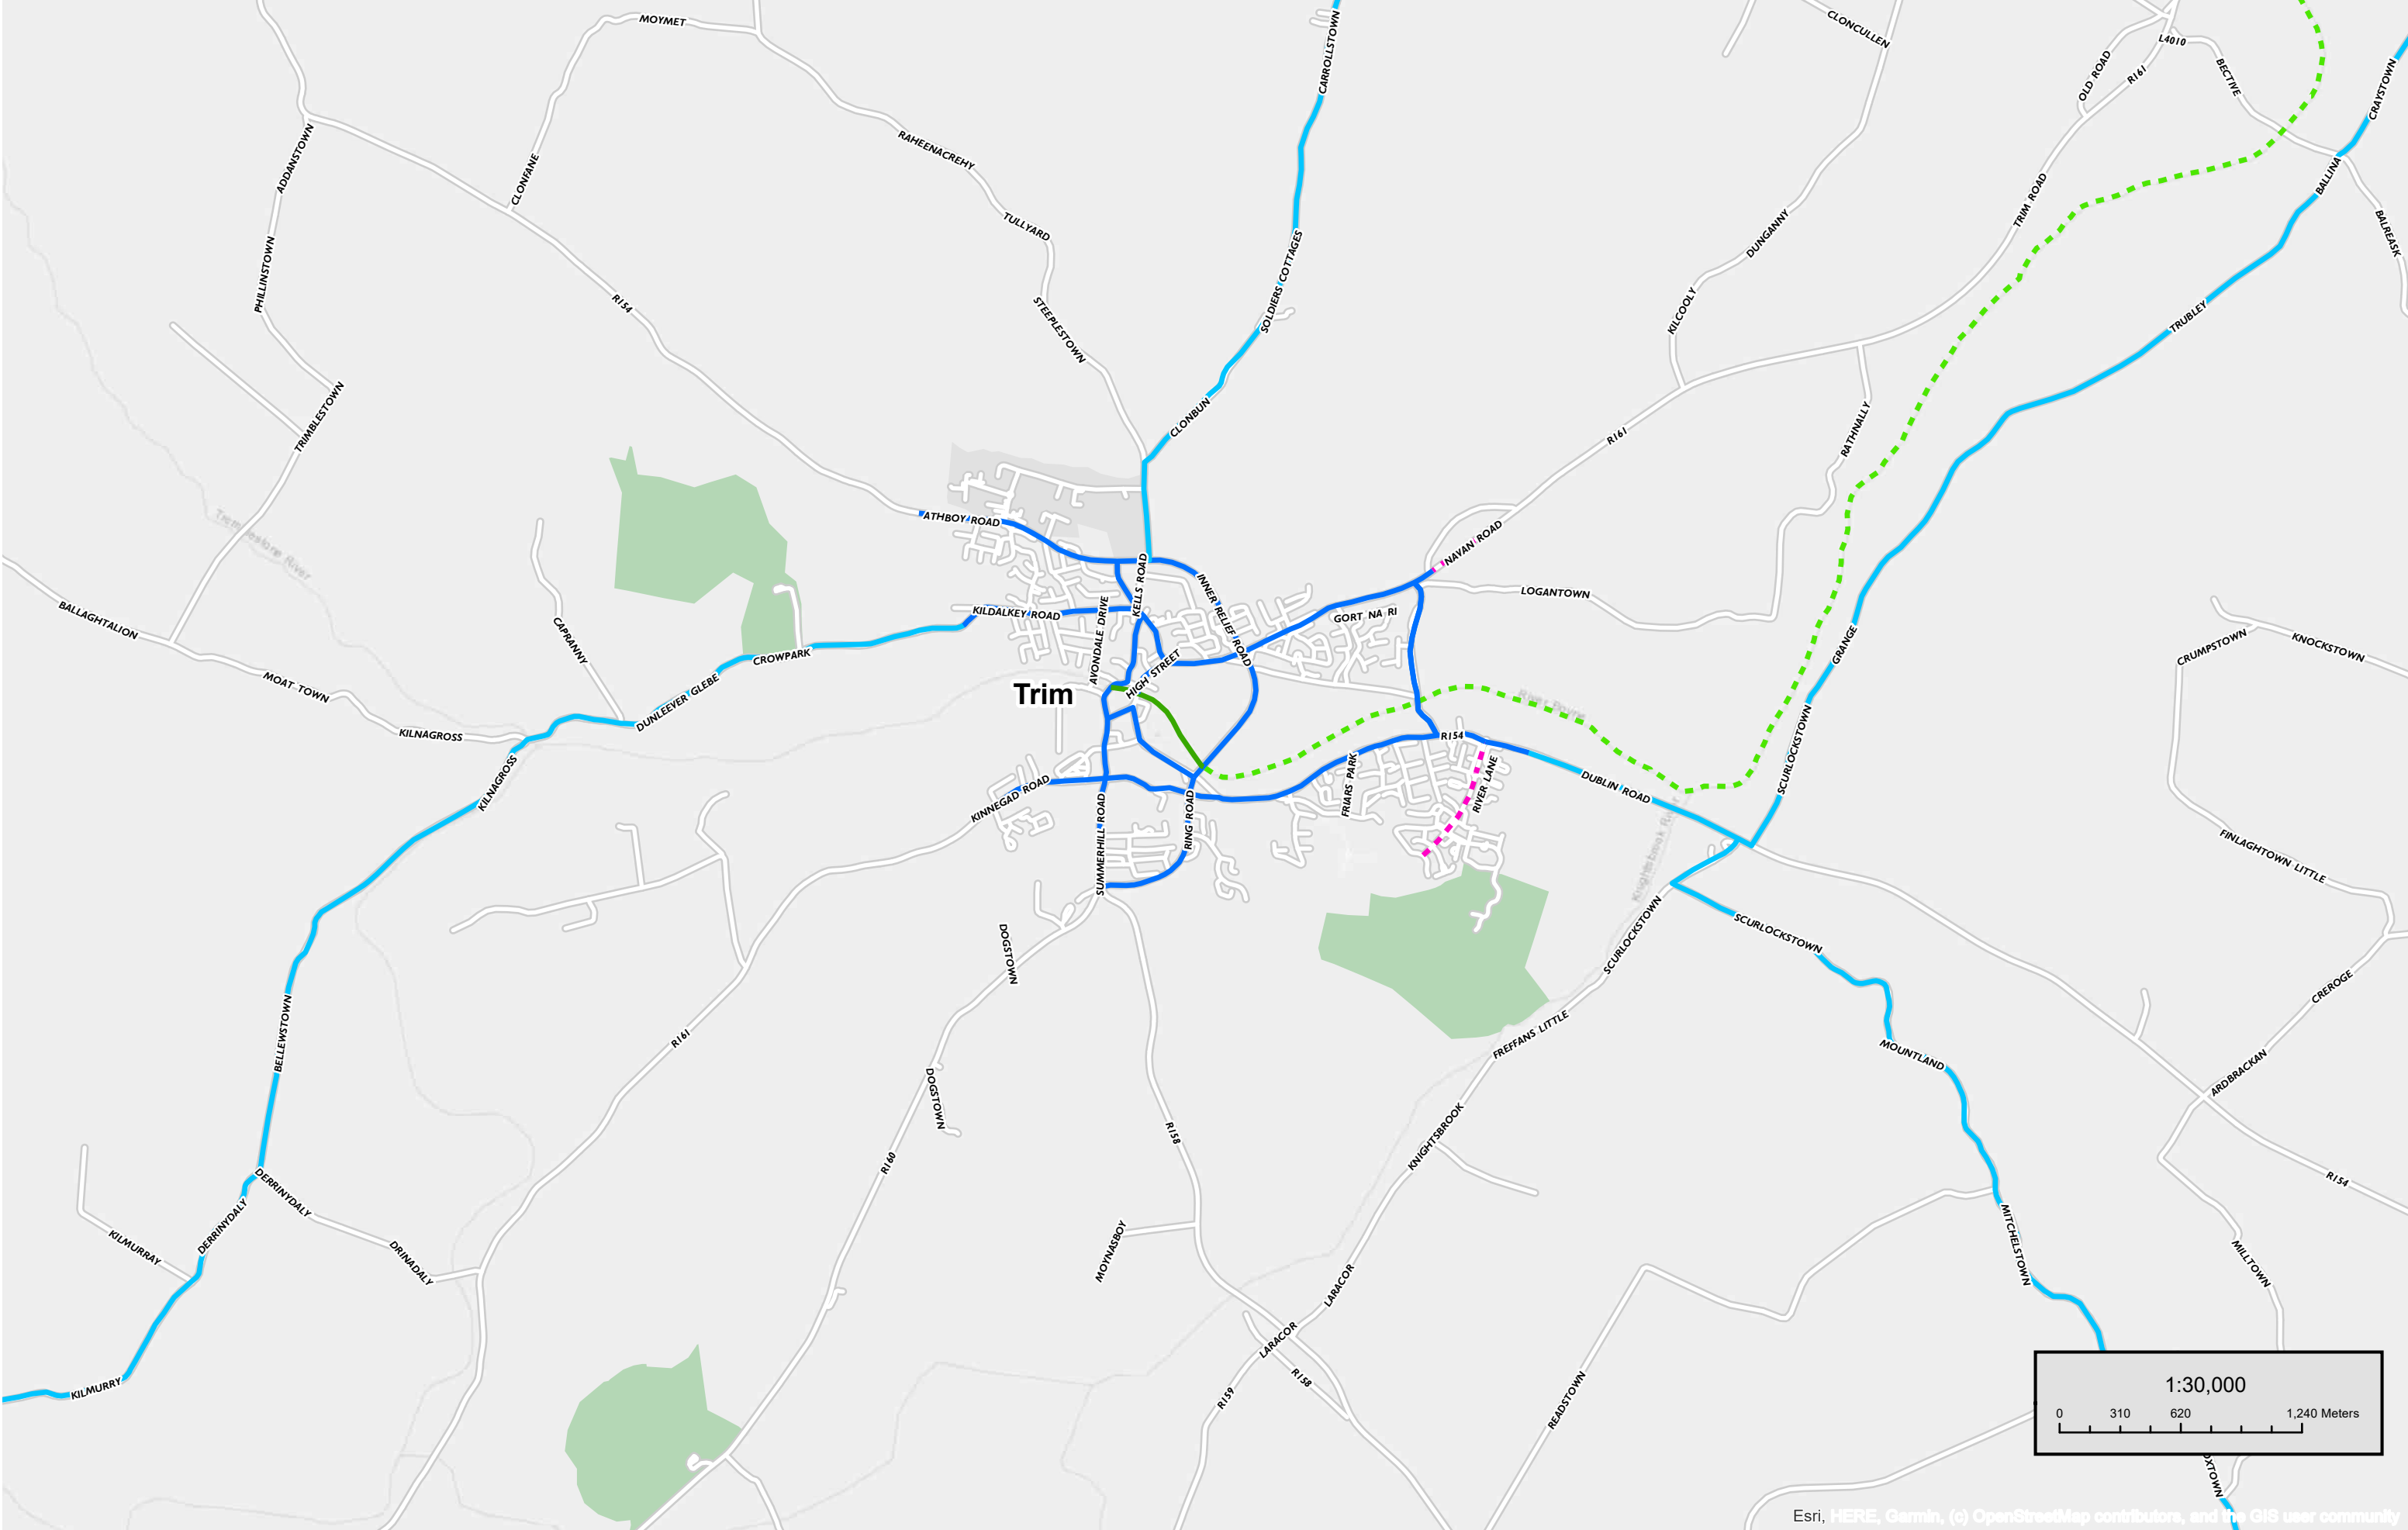

Esri, HERE, Garmin, (c) OpenStreetMap contributors, and the GIS user community

Project:
**2022 GREATER DUBLIN AREA
CYCLE NETWORK PLAN**

Title:
**2022 GREATER DUBLIN AREA
CYCLE NETWORK PLAN -
TRIM**

1. Legend:
2. ✘ Proposed Crossings
   - Primary Radial
   - Primary Orbital
   - Secondary
   - Greenway - Utility
   - Inter Urban
   - Feeder
   - - - Greenway - Leisure
   - Further Study

NTA
Údarás Náisiúnta Iompair
National Transport Authority