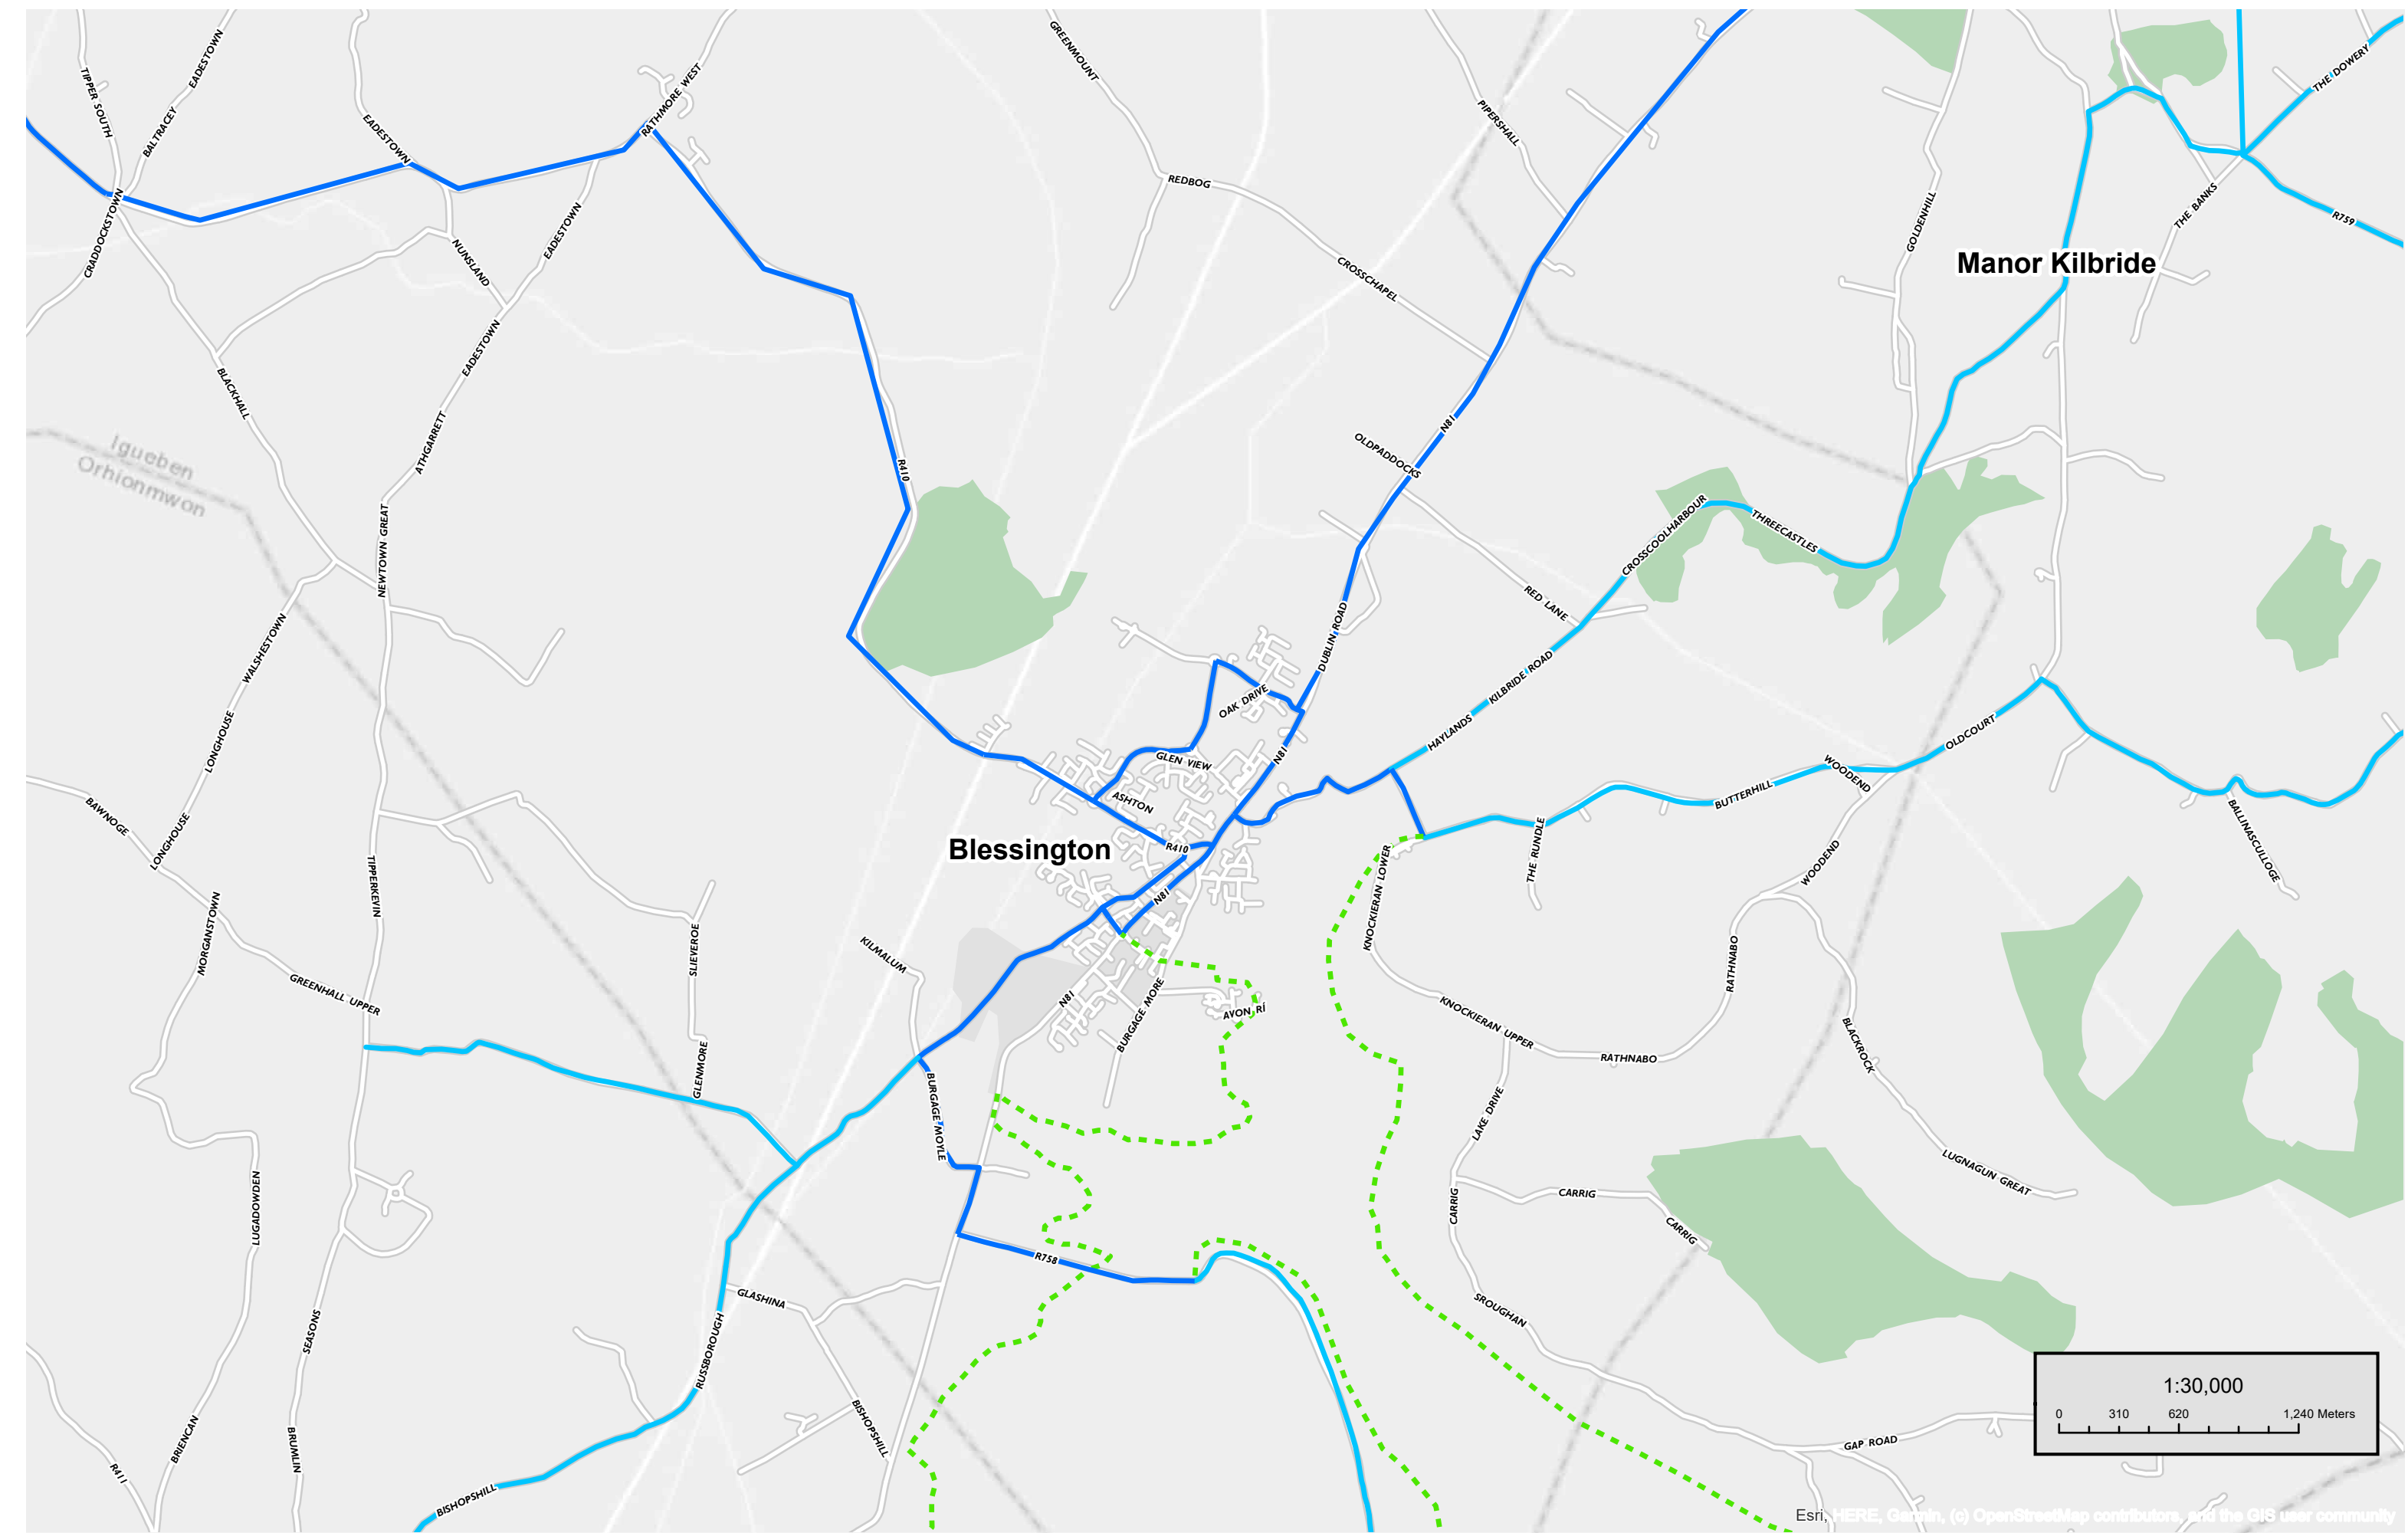

Project:
**2022 GREATER DUBLIN AREA
CYCLE NETWORK PLAN**

Title:
**2022 GREATER DUBLIN AREA
CYCLE NETWORK PLAN -
BLESSINGTON**

1. Legend:
2. Proposed Crossing Points
   - Primary Radial
   - Primary Orbital
   - Secondary
   - Greenway - Utility
   - - - Feeder
   - · - · Greenway - Leisure
   - - - Further Study
   - Inter Urban

NTA
Údarás Náisiúnta Iompair
National Transport Authority

AECOM