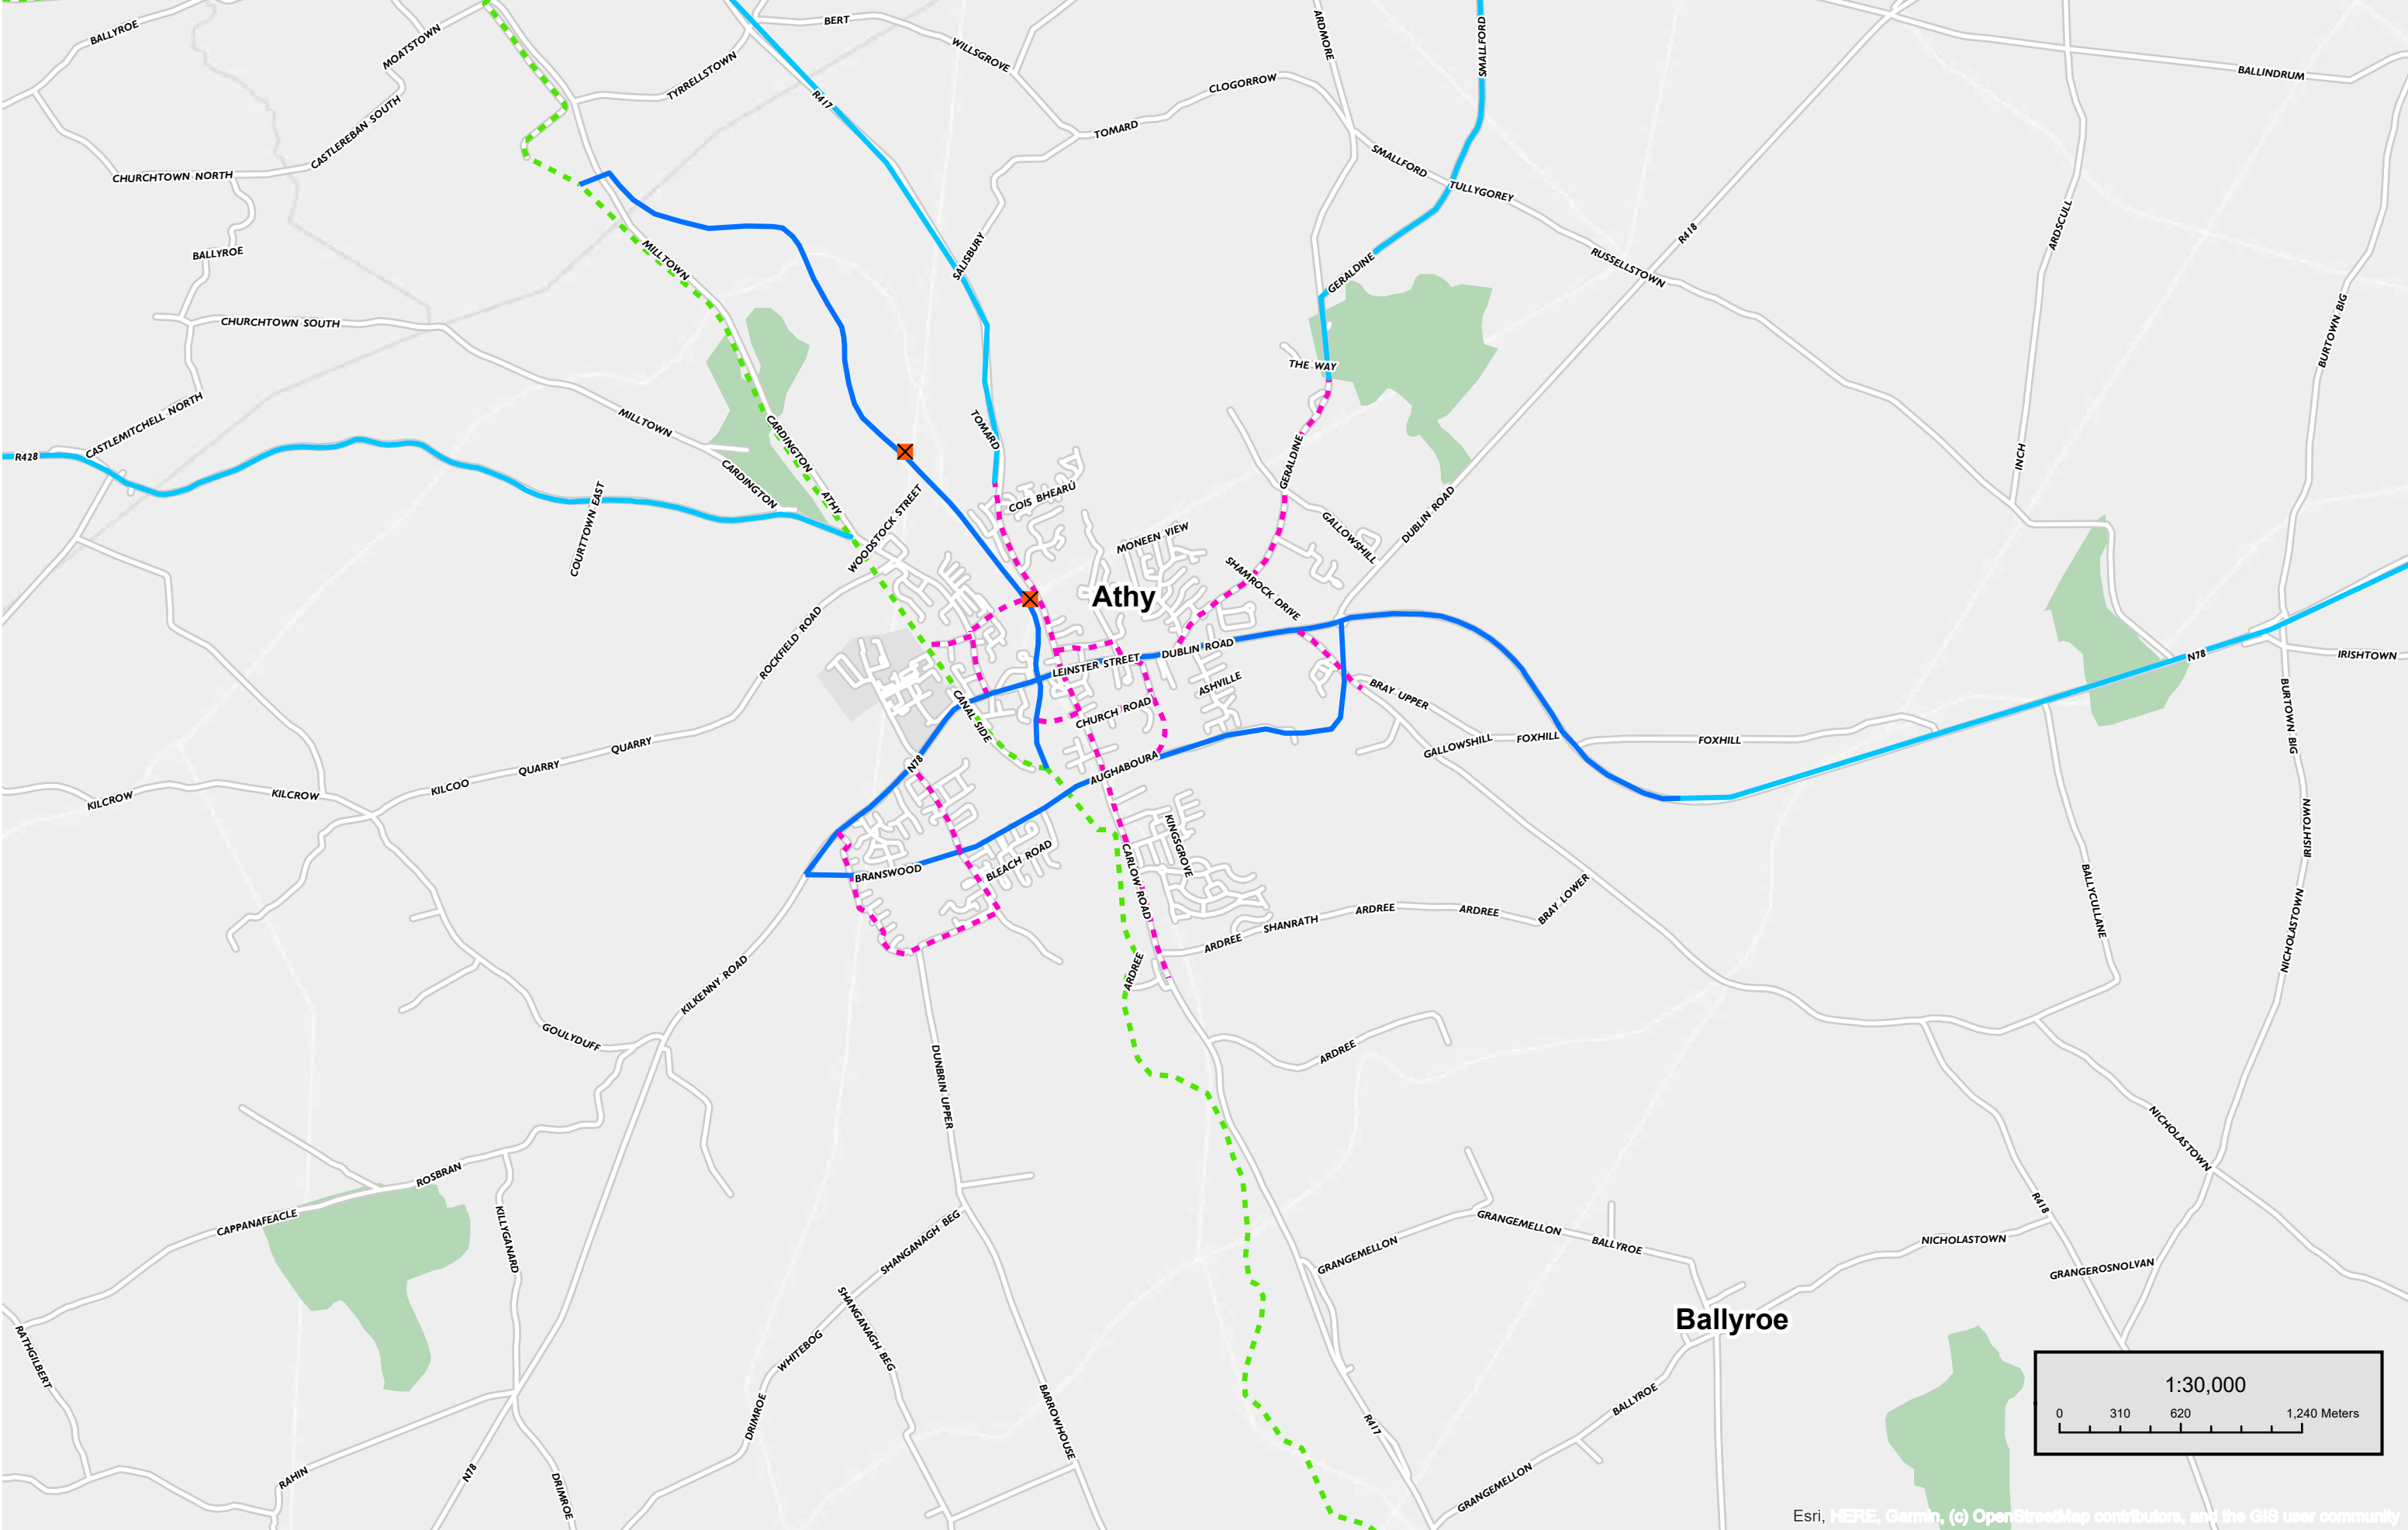

Esri, HERE, Garmin, (c) OpenStreetMap contributors, and the GIS user community

Project:
**2022 GREATER DUBLIN AREA
CYCLE NETWORK PLAN**

Title:
**2022 GREATER DUBLIN AREA
CYCLE NETWORK PLAN -
ATHY**

1. Legend:
2. ✕ Proposed Crossing Points
   - Inter Urban
   - Primary Radial
   - Primary Orbital
   - Secondary
   - - - Greenway - Utility
   - - - Feeder
   - - - Greenway - Leisure
   - - - Further Study