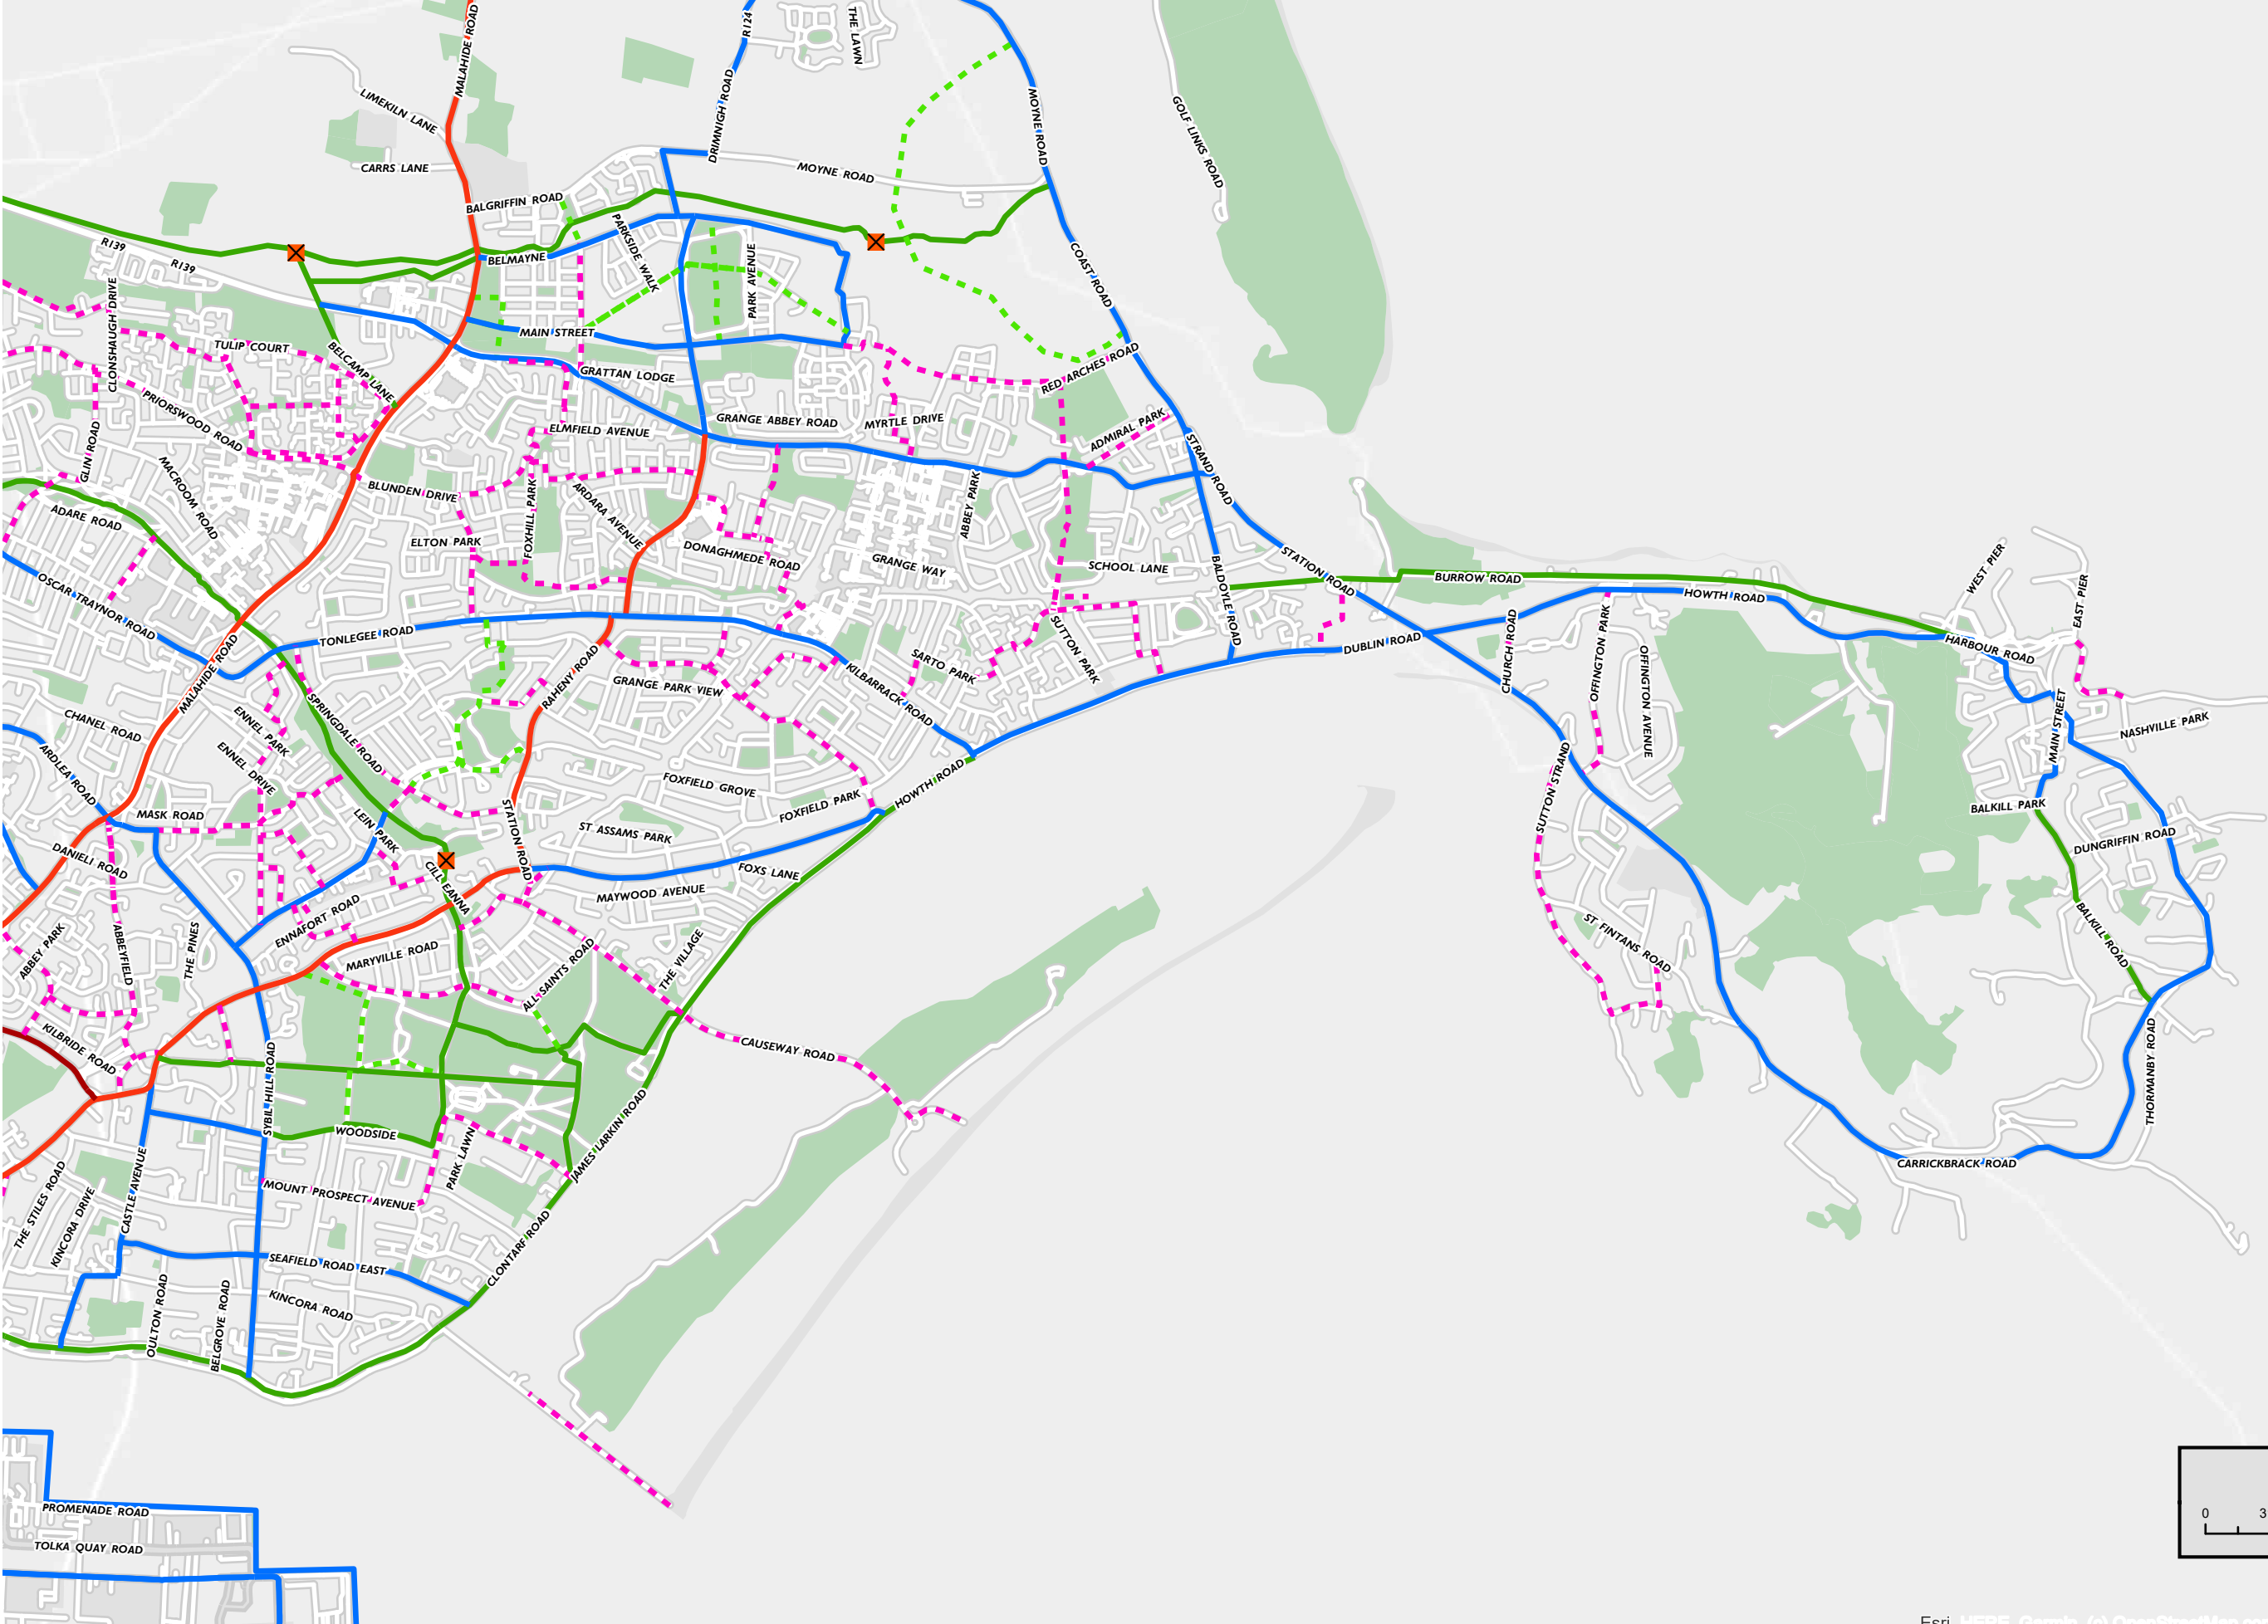

Esri, HERE, Garmin, (c) OpenStreetMap contributors, and the GIS user community

Project:
**2022 GREATER DUBLIN AREA
CYCLE NETWORK PLAN**

Title:
**2022 GREATER DUBLIN AREA
CYCLE NETWORK PLAN -
DUBLIN NORTH EAST**

1. Legend:
2. ✕ Proposed Crossing Points
   - Inter Urban
   - Primary Radial
   - Primary Orbital
   - Secondary
   - Greenway - Utility
   - - - Feeder
   - - - Greenway - Leisure
   - - - Further Study