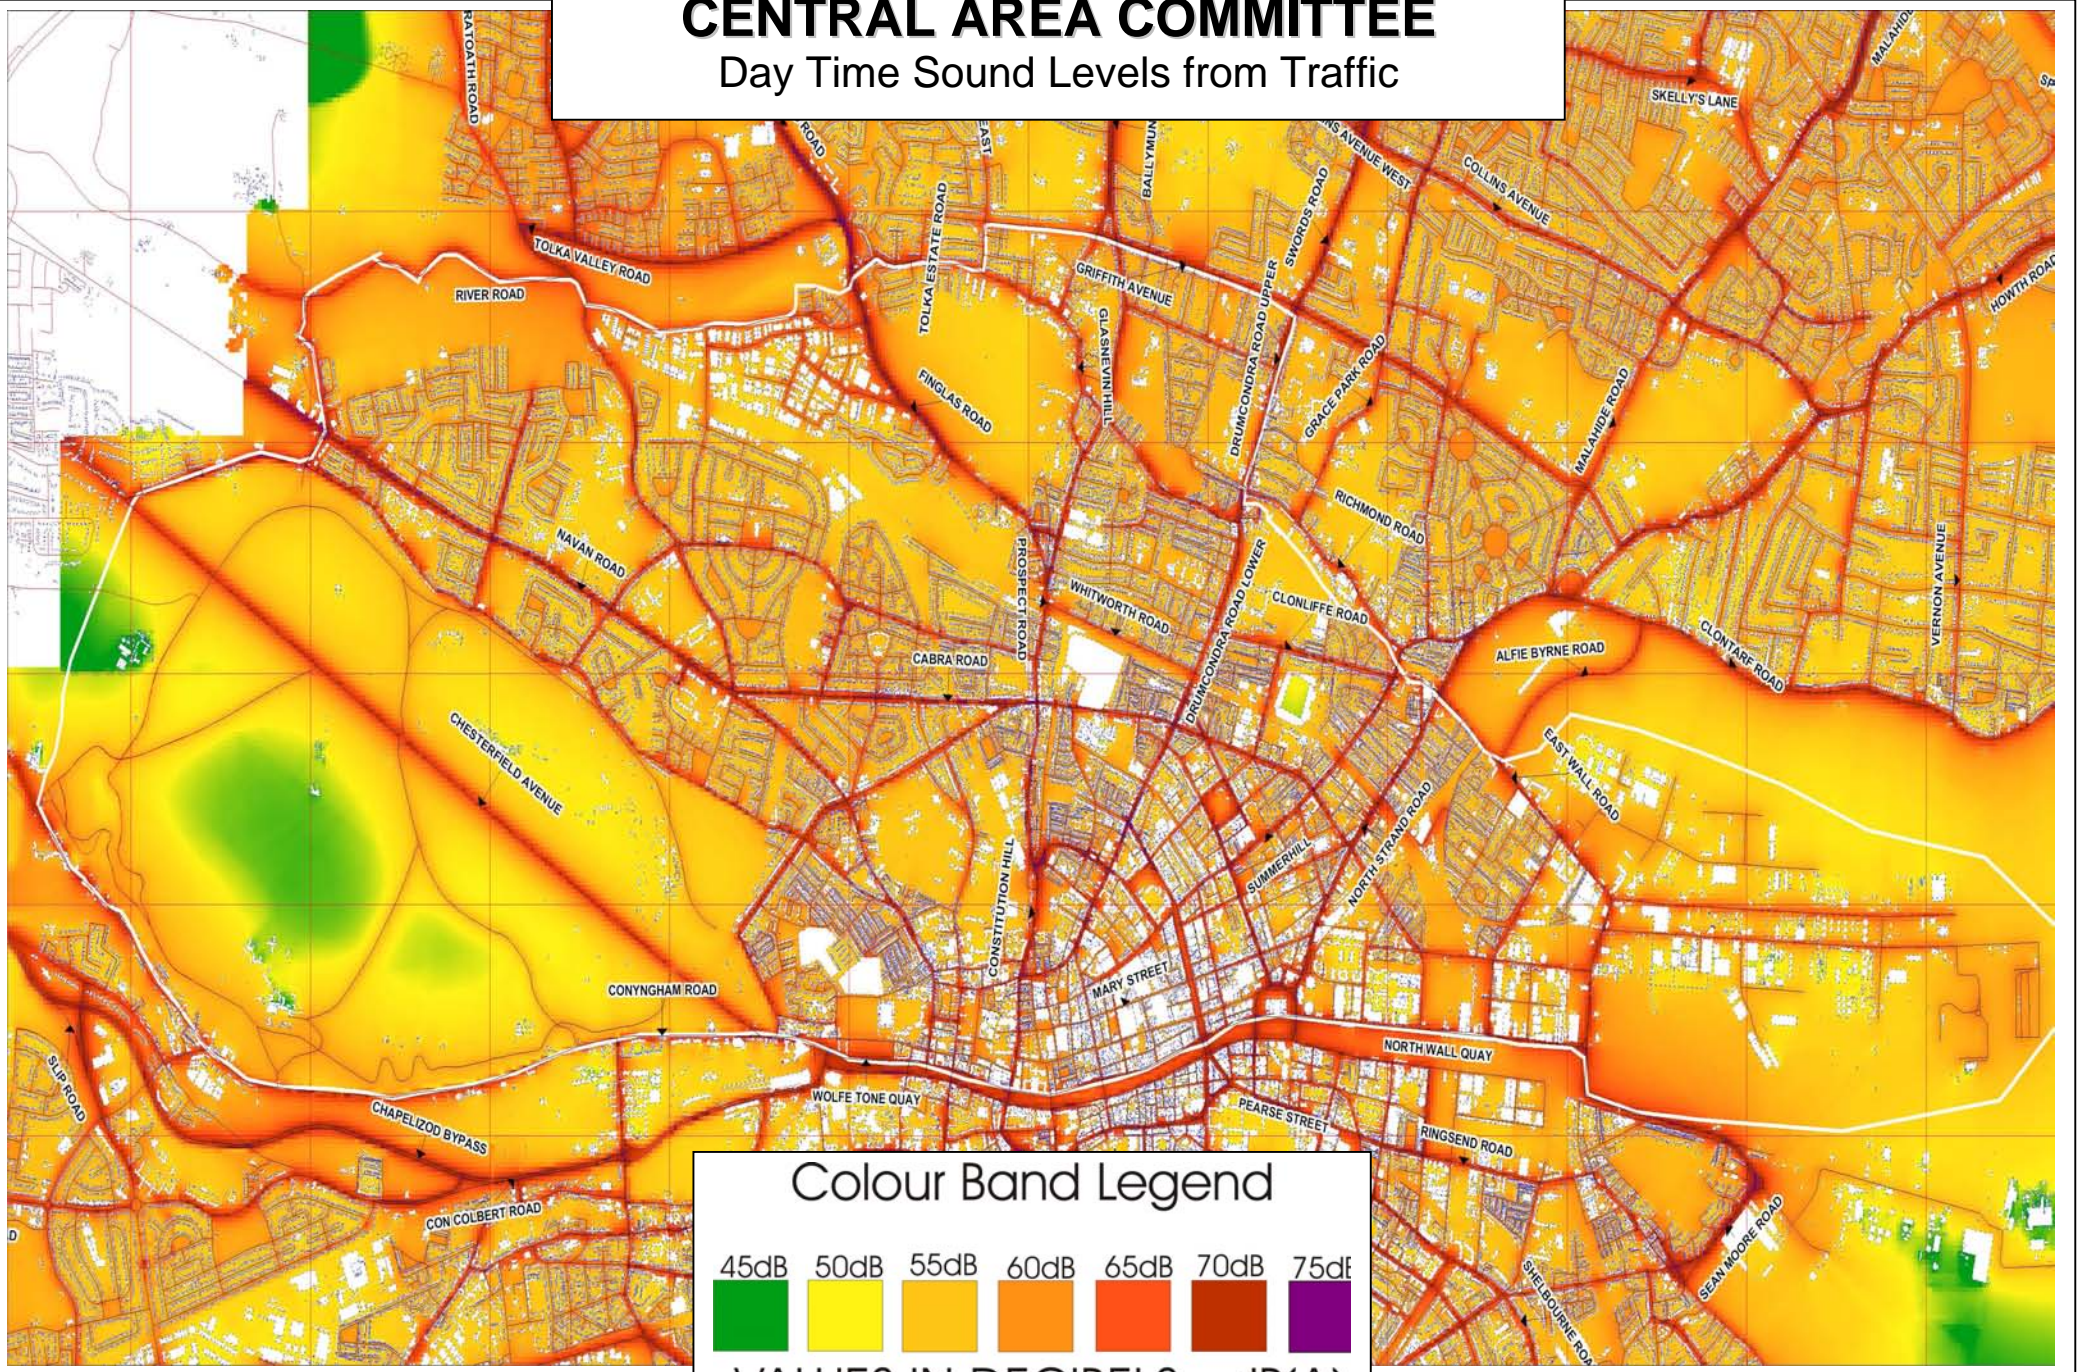

CENTRAL AREA COMMITTEE

Day Time Sound Levels from Traffic

Colour Band Legend

VALUES IN DECIBELS - dB(A)