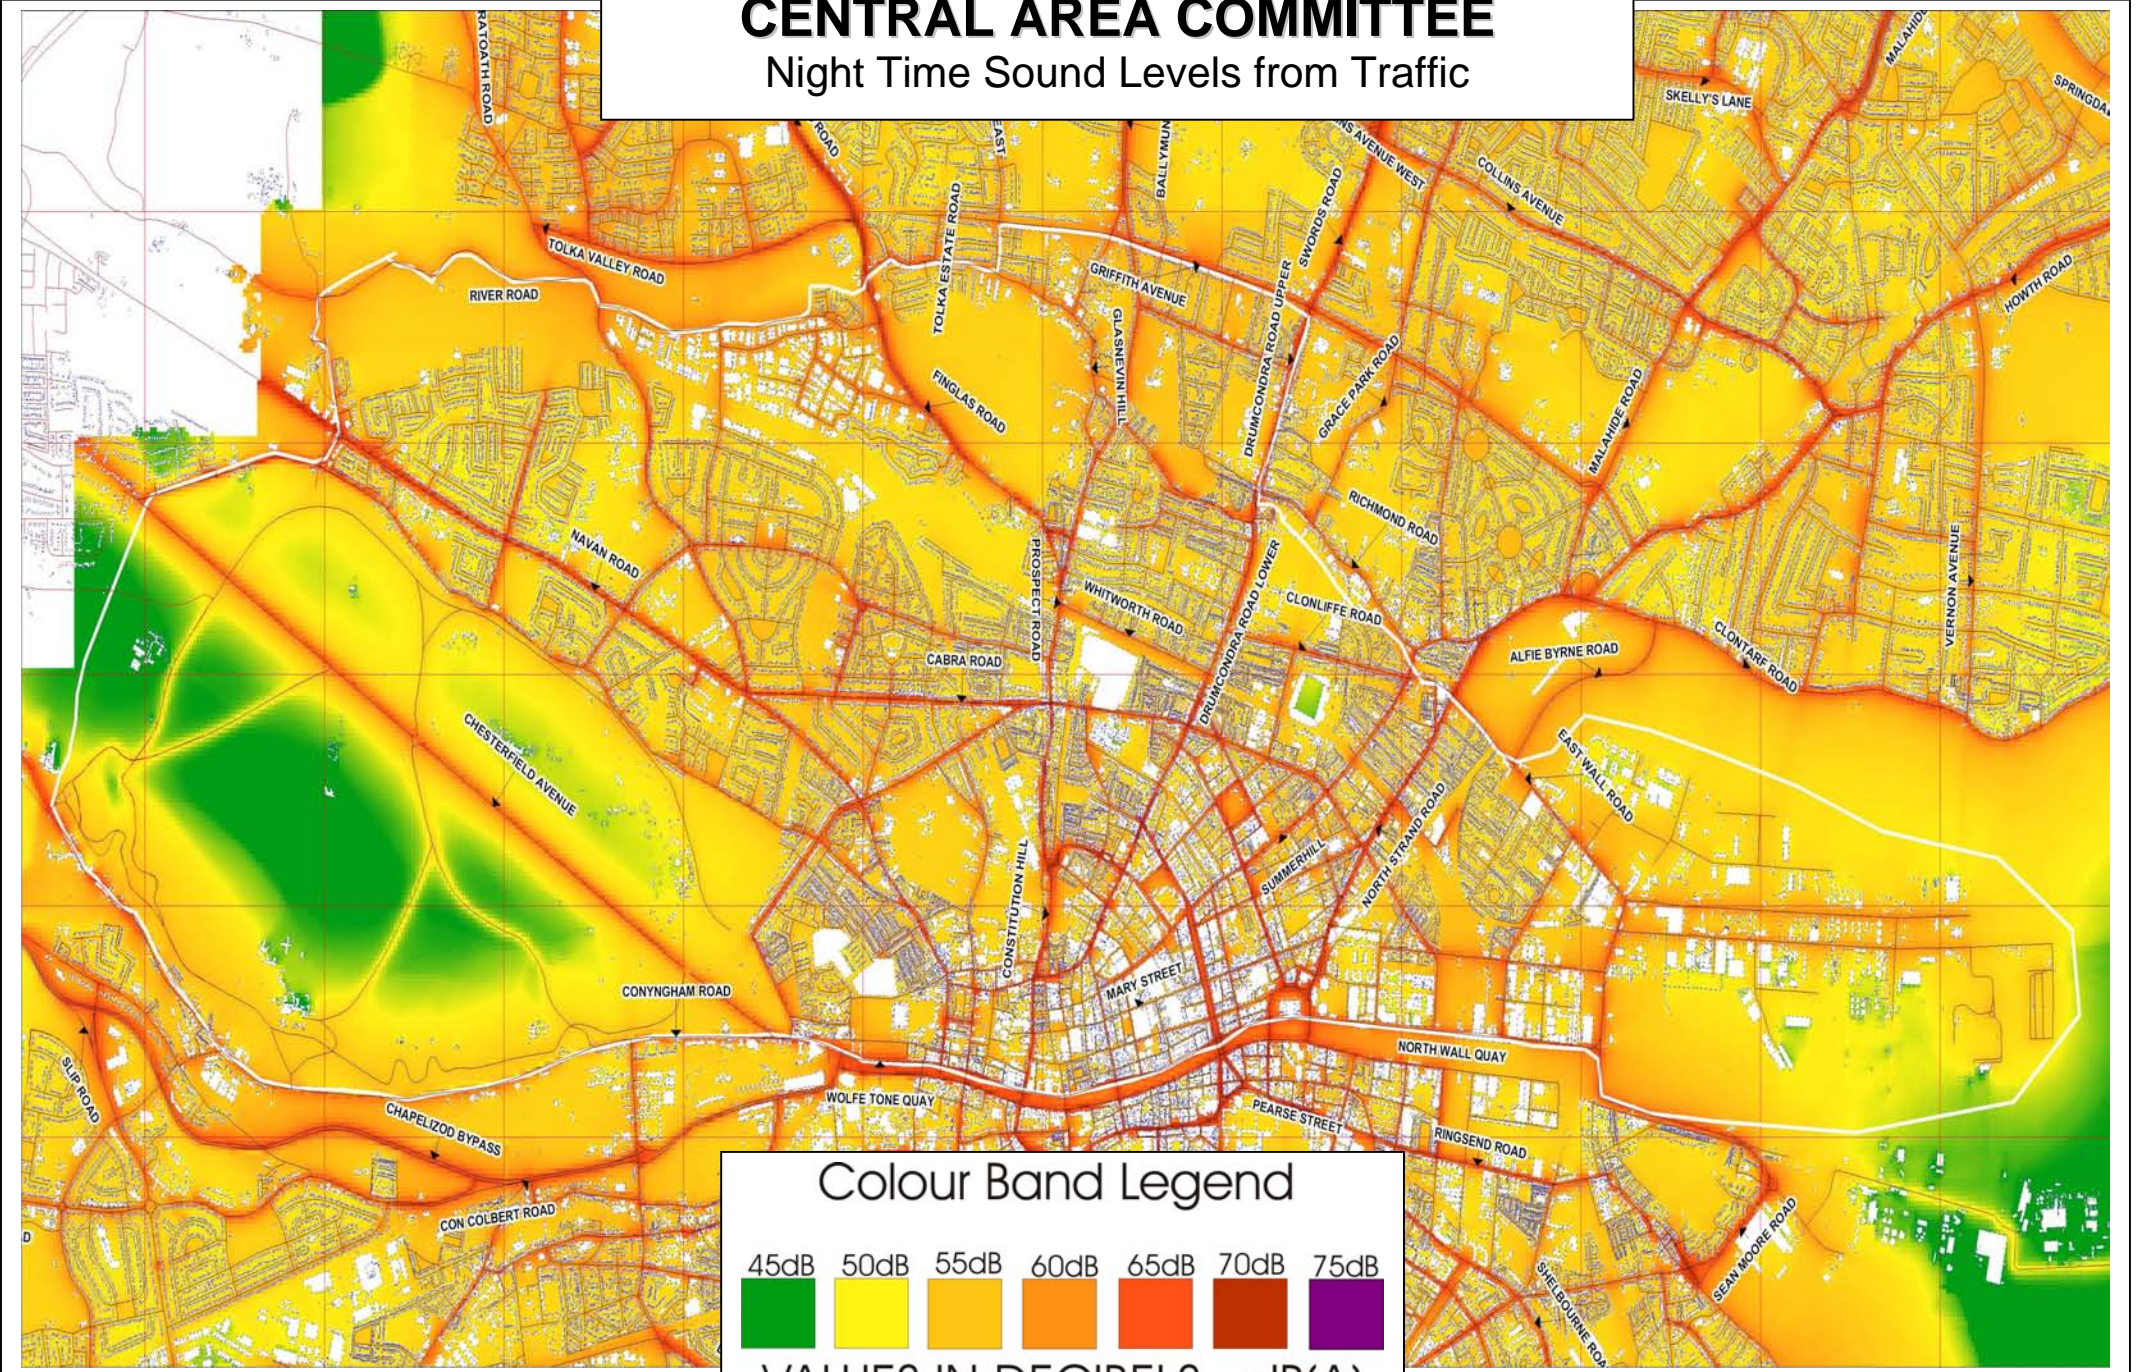

# CENTRAL AREA COMMITTEE

## Night Time Sound Levels from Traffic

### Colour Band Legend

VALUES IN DECIBELS - dB(A)