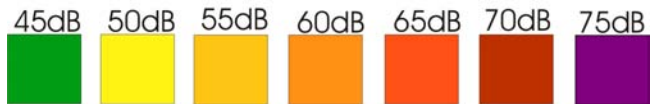

## Night Time Sound Levels from Traffic

### Colour Band Legend

VALUES IN DECIBELS - dB(A)