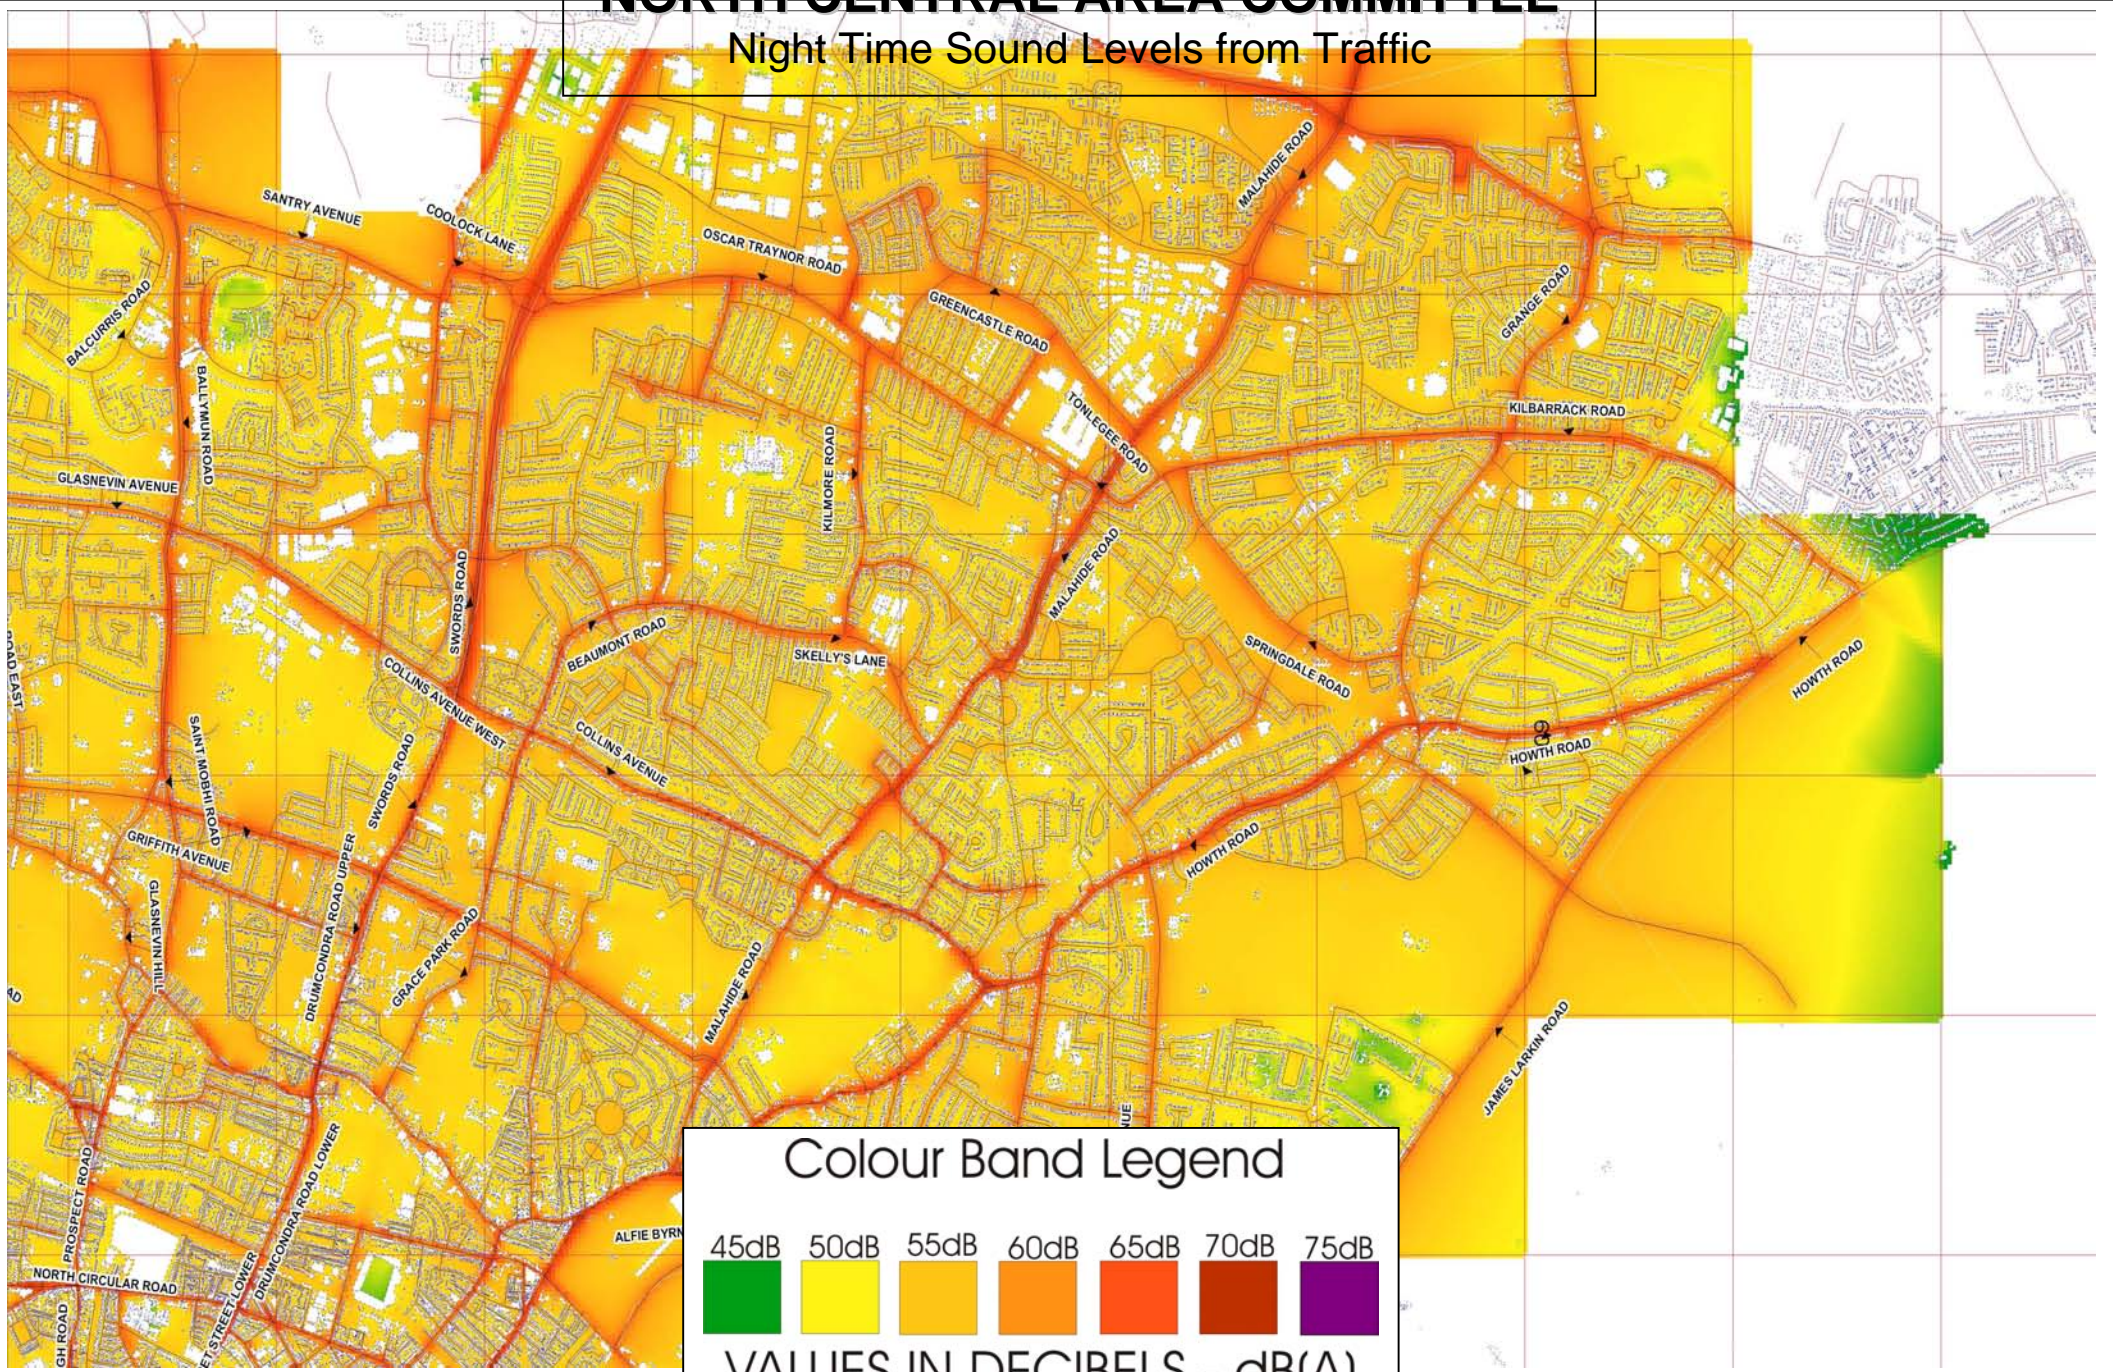

# NORTH CENTRAL AREA COMMITTEE

## Night Time Sound Levels from Traffic

### Colour Band Legend

VALUES IN DECIBELS - dB(A)