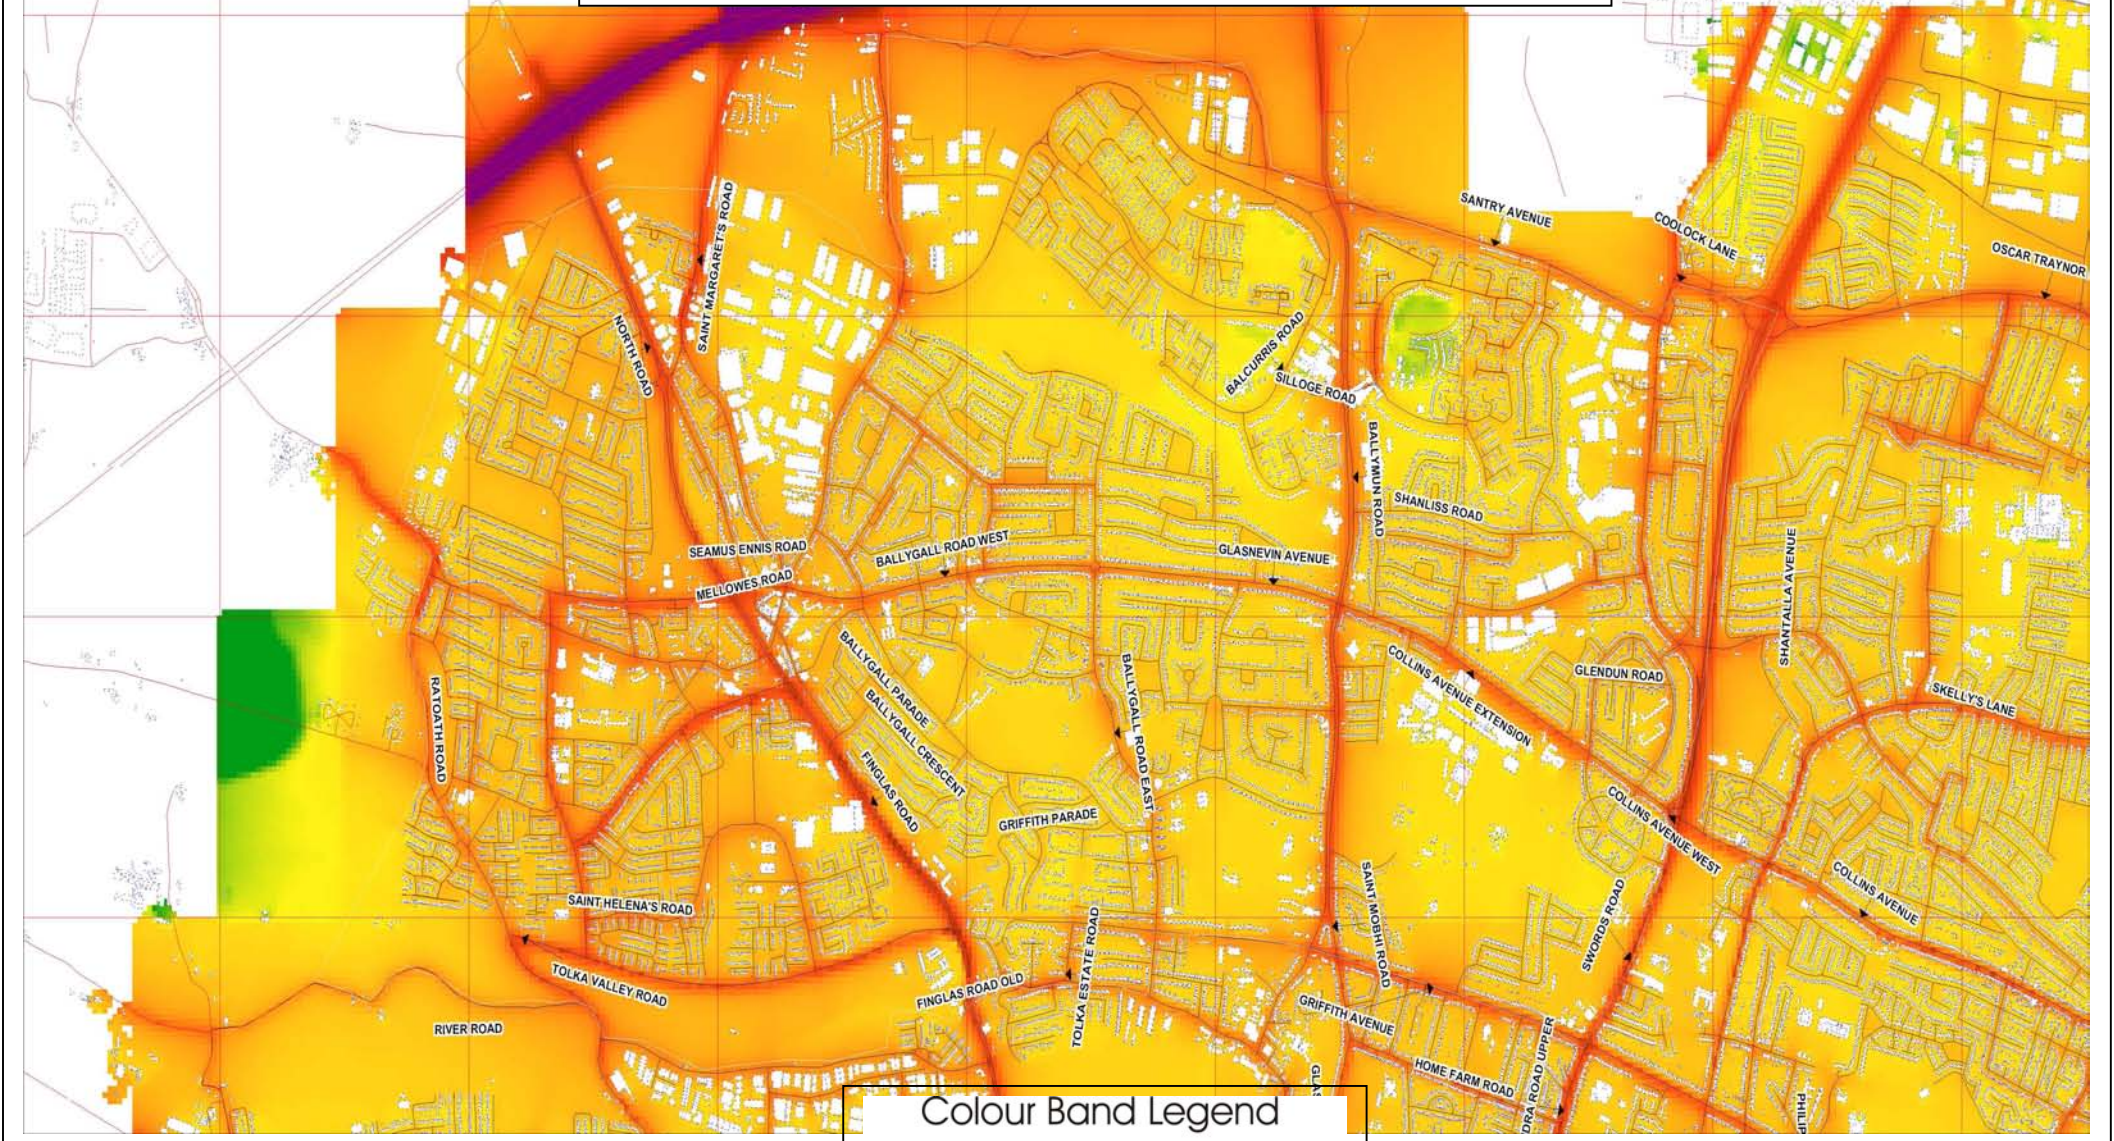

# NORTH WEST AREA COMMITTEE

## Night Time Sound Levels from Traffic

### Colour Band Legend

VALUES IN DECIBELS - dB(A)