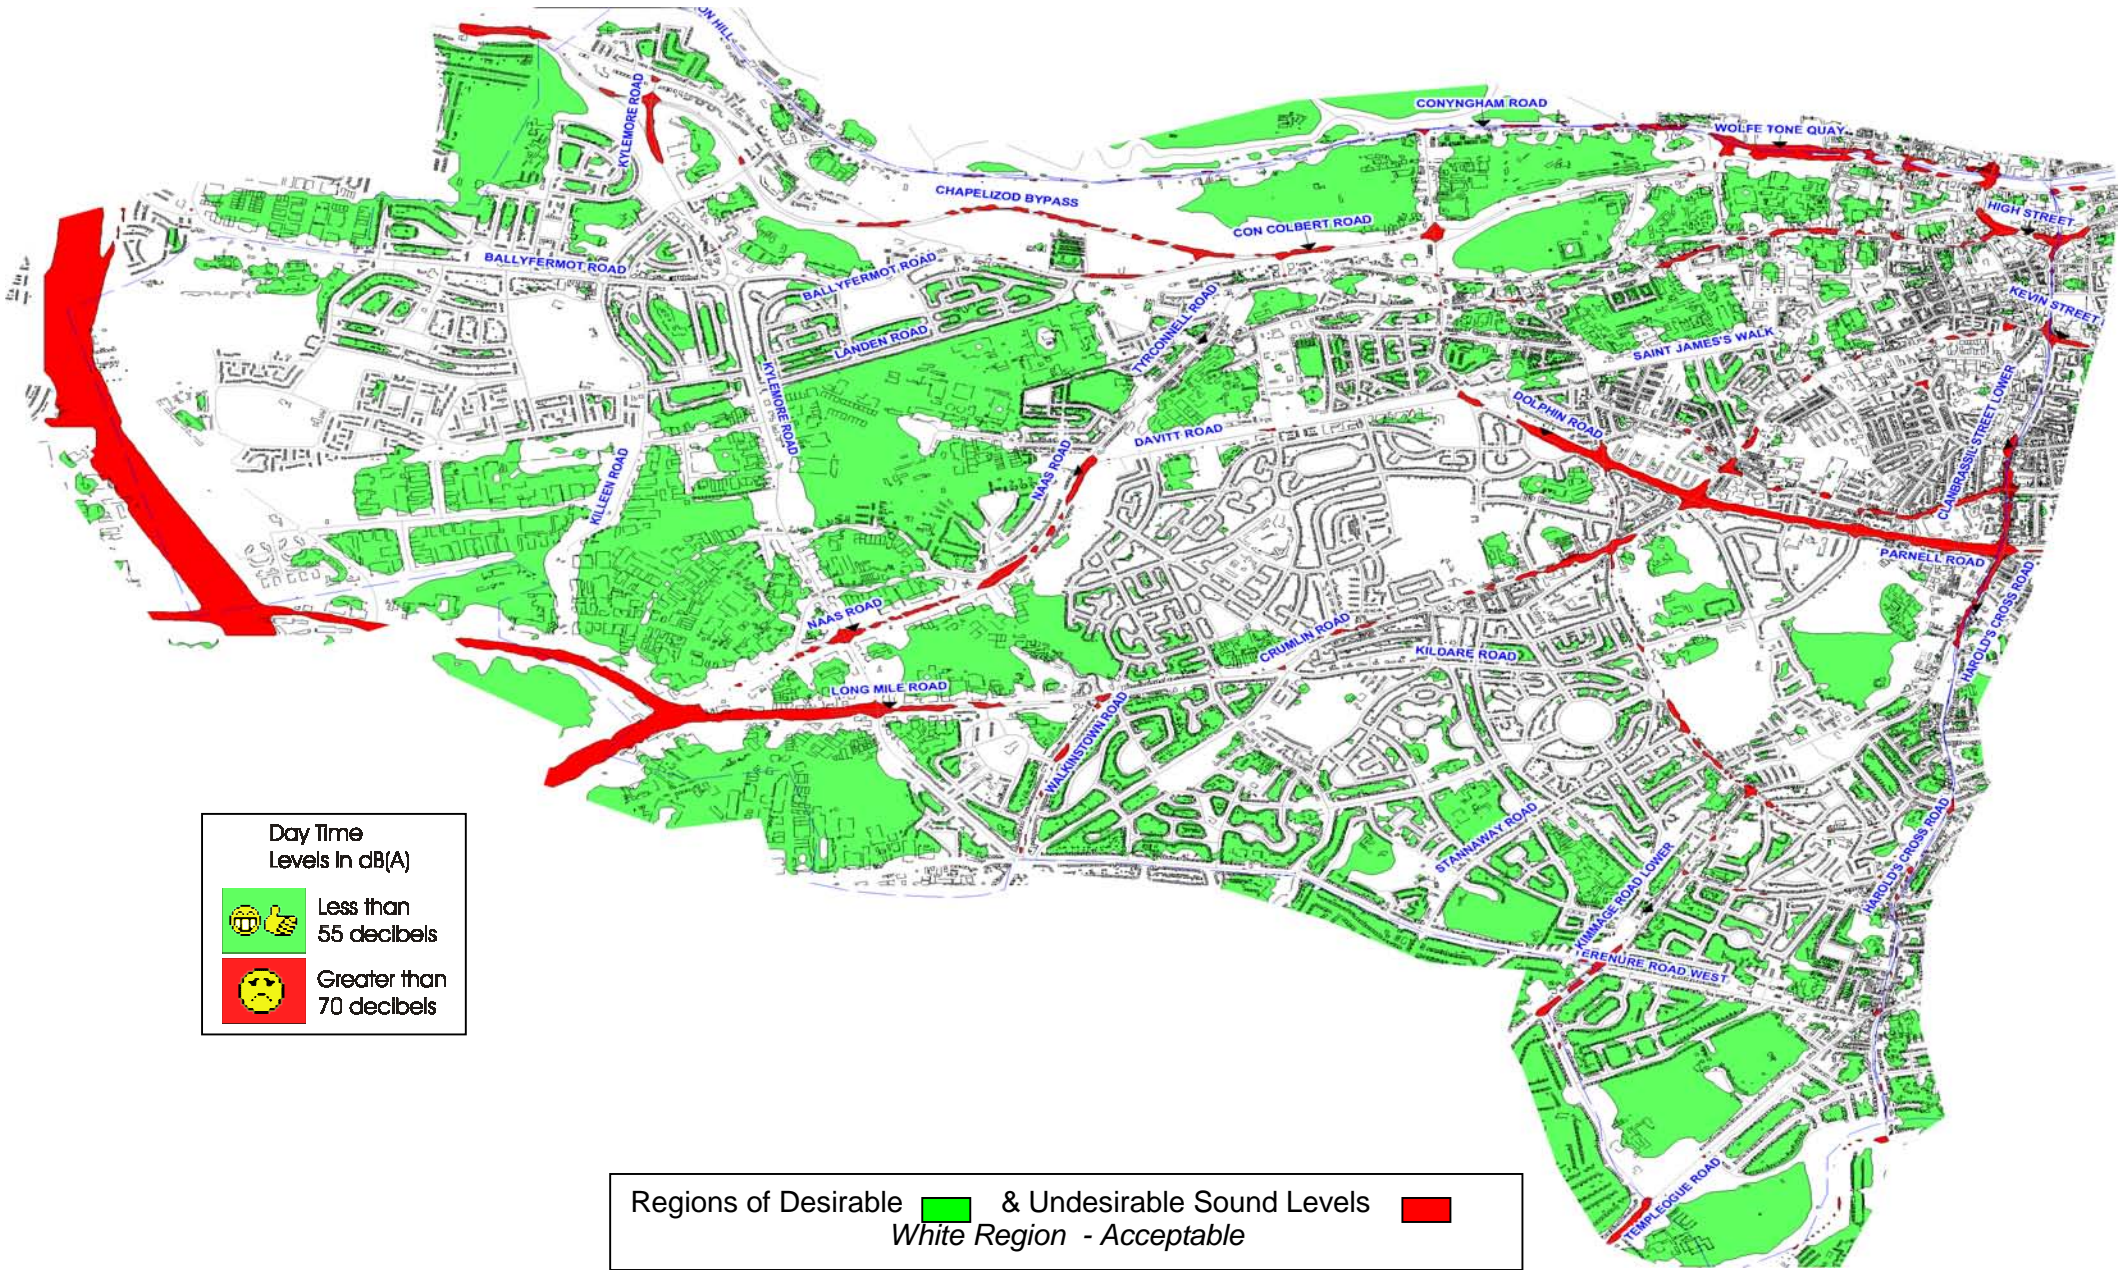

SOUTH CENTRAL AREA COMMITTEE

Day Time Sound Levels from Traffic

Day Time Levels in dB(A)

	Less than 55 decibels
	Greater than 70 decibels

Regions of Desirable ■ & Undesirable Sound Levels ■
 White Region - Acceptable