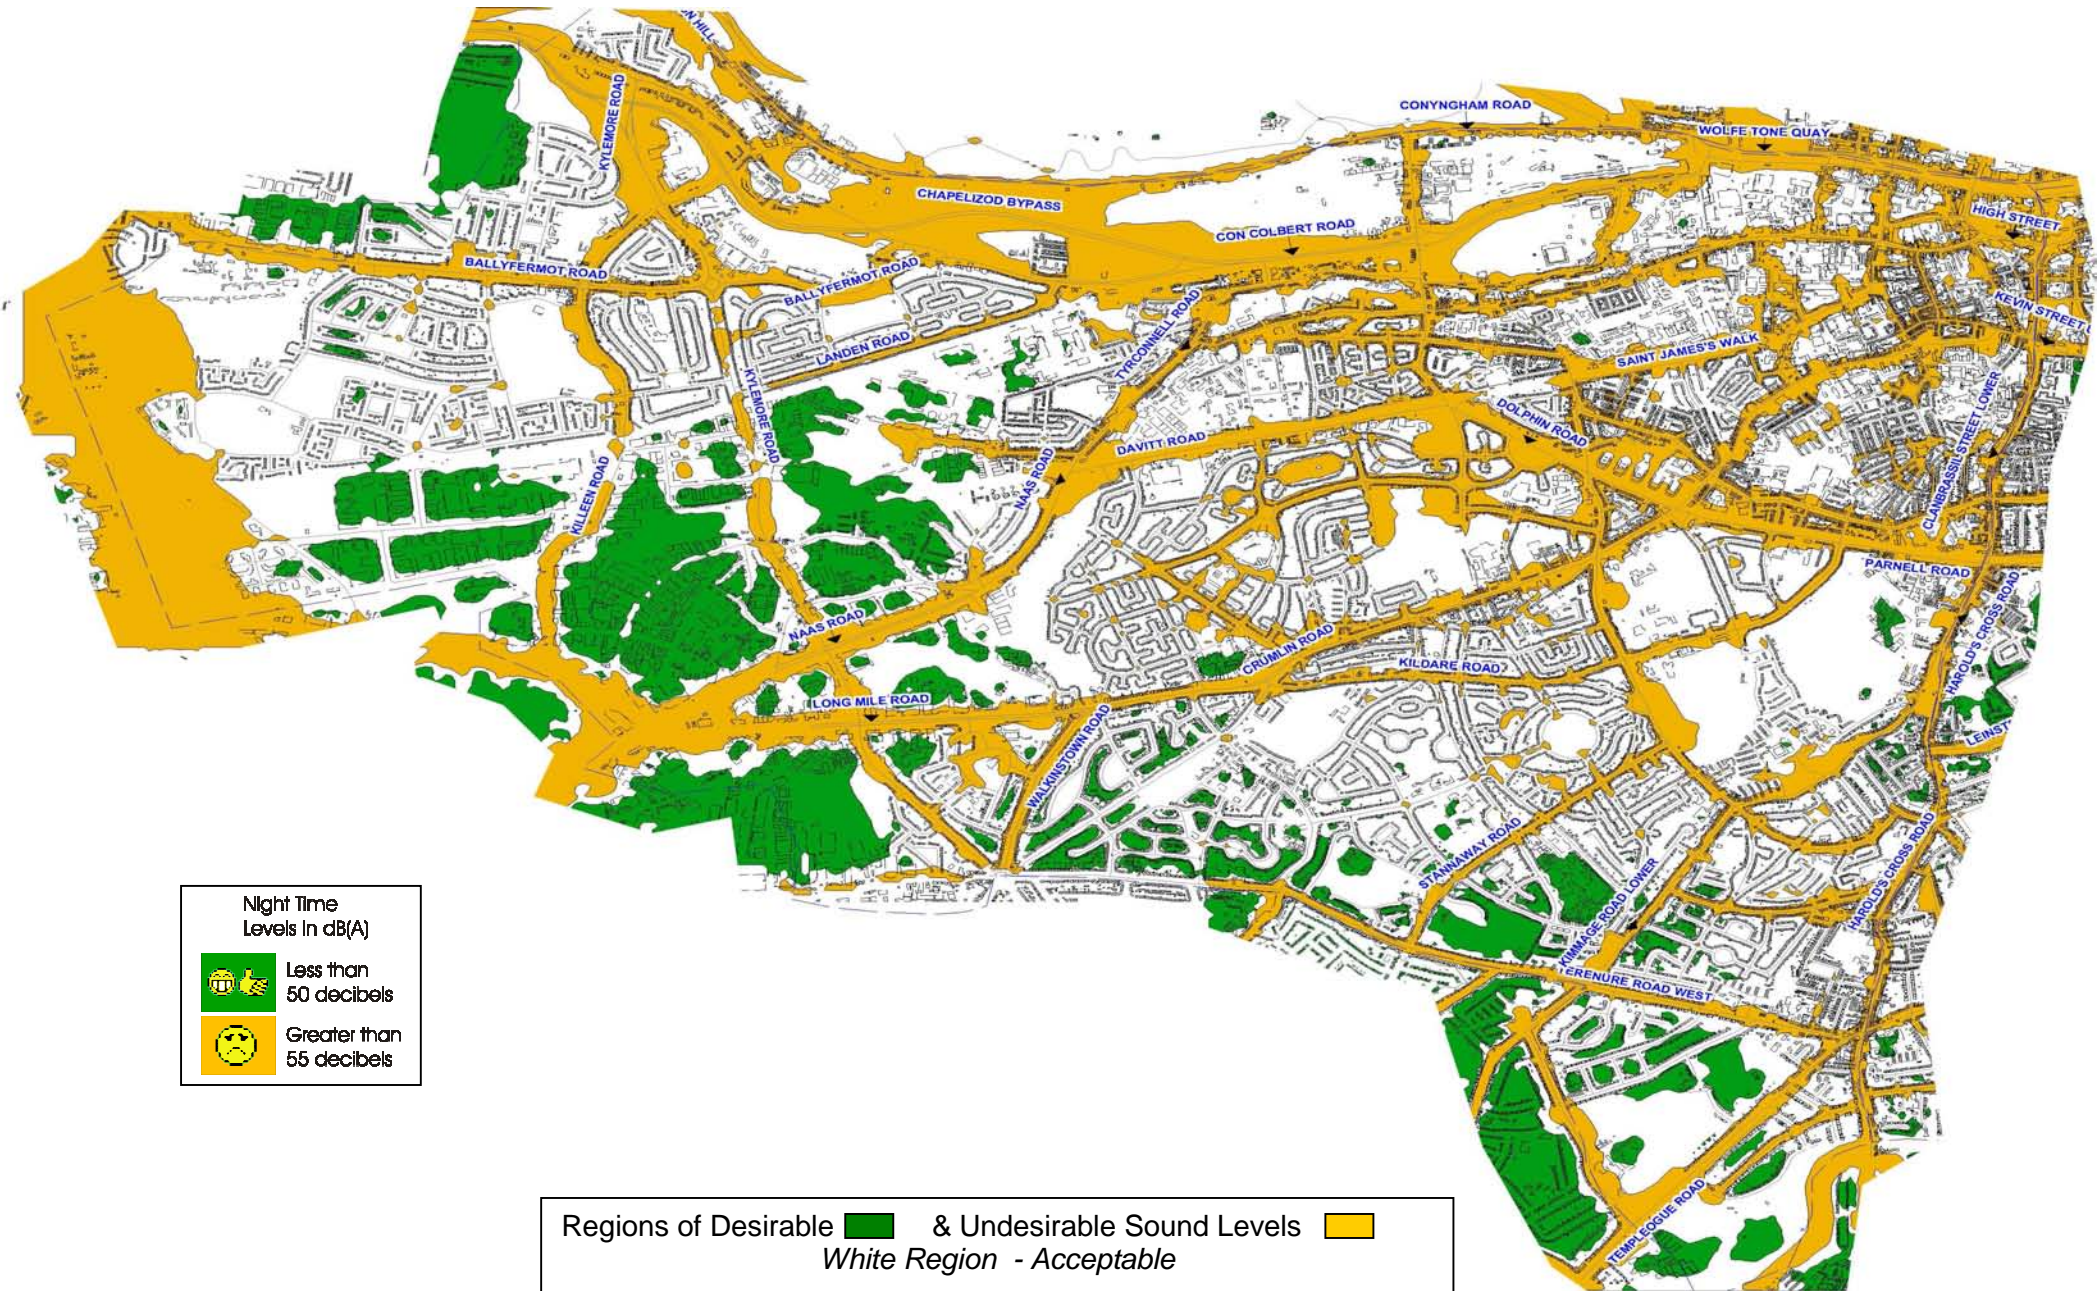

SOUTH CENTRAL AREA COMMITTEE

Night Time Sound Levels from Traffic

Night Time Levels in dB(A)

	Less than 50 decibels
	Greater than 55 decibels

Regions of Desirable ■ & Undesirable Sound Levels ■
 White Region - Acceptable