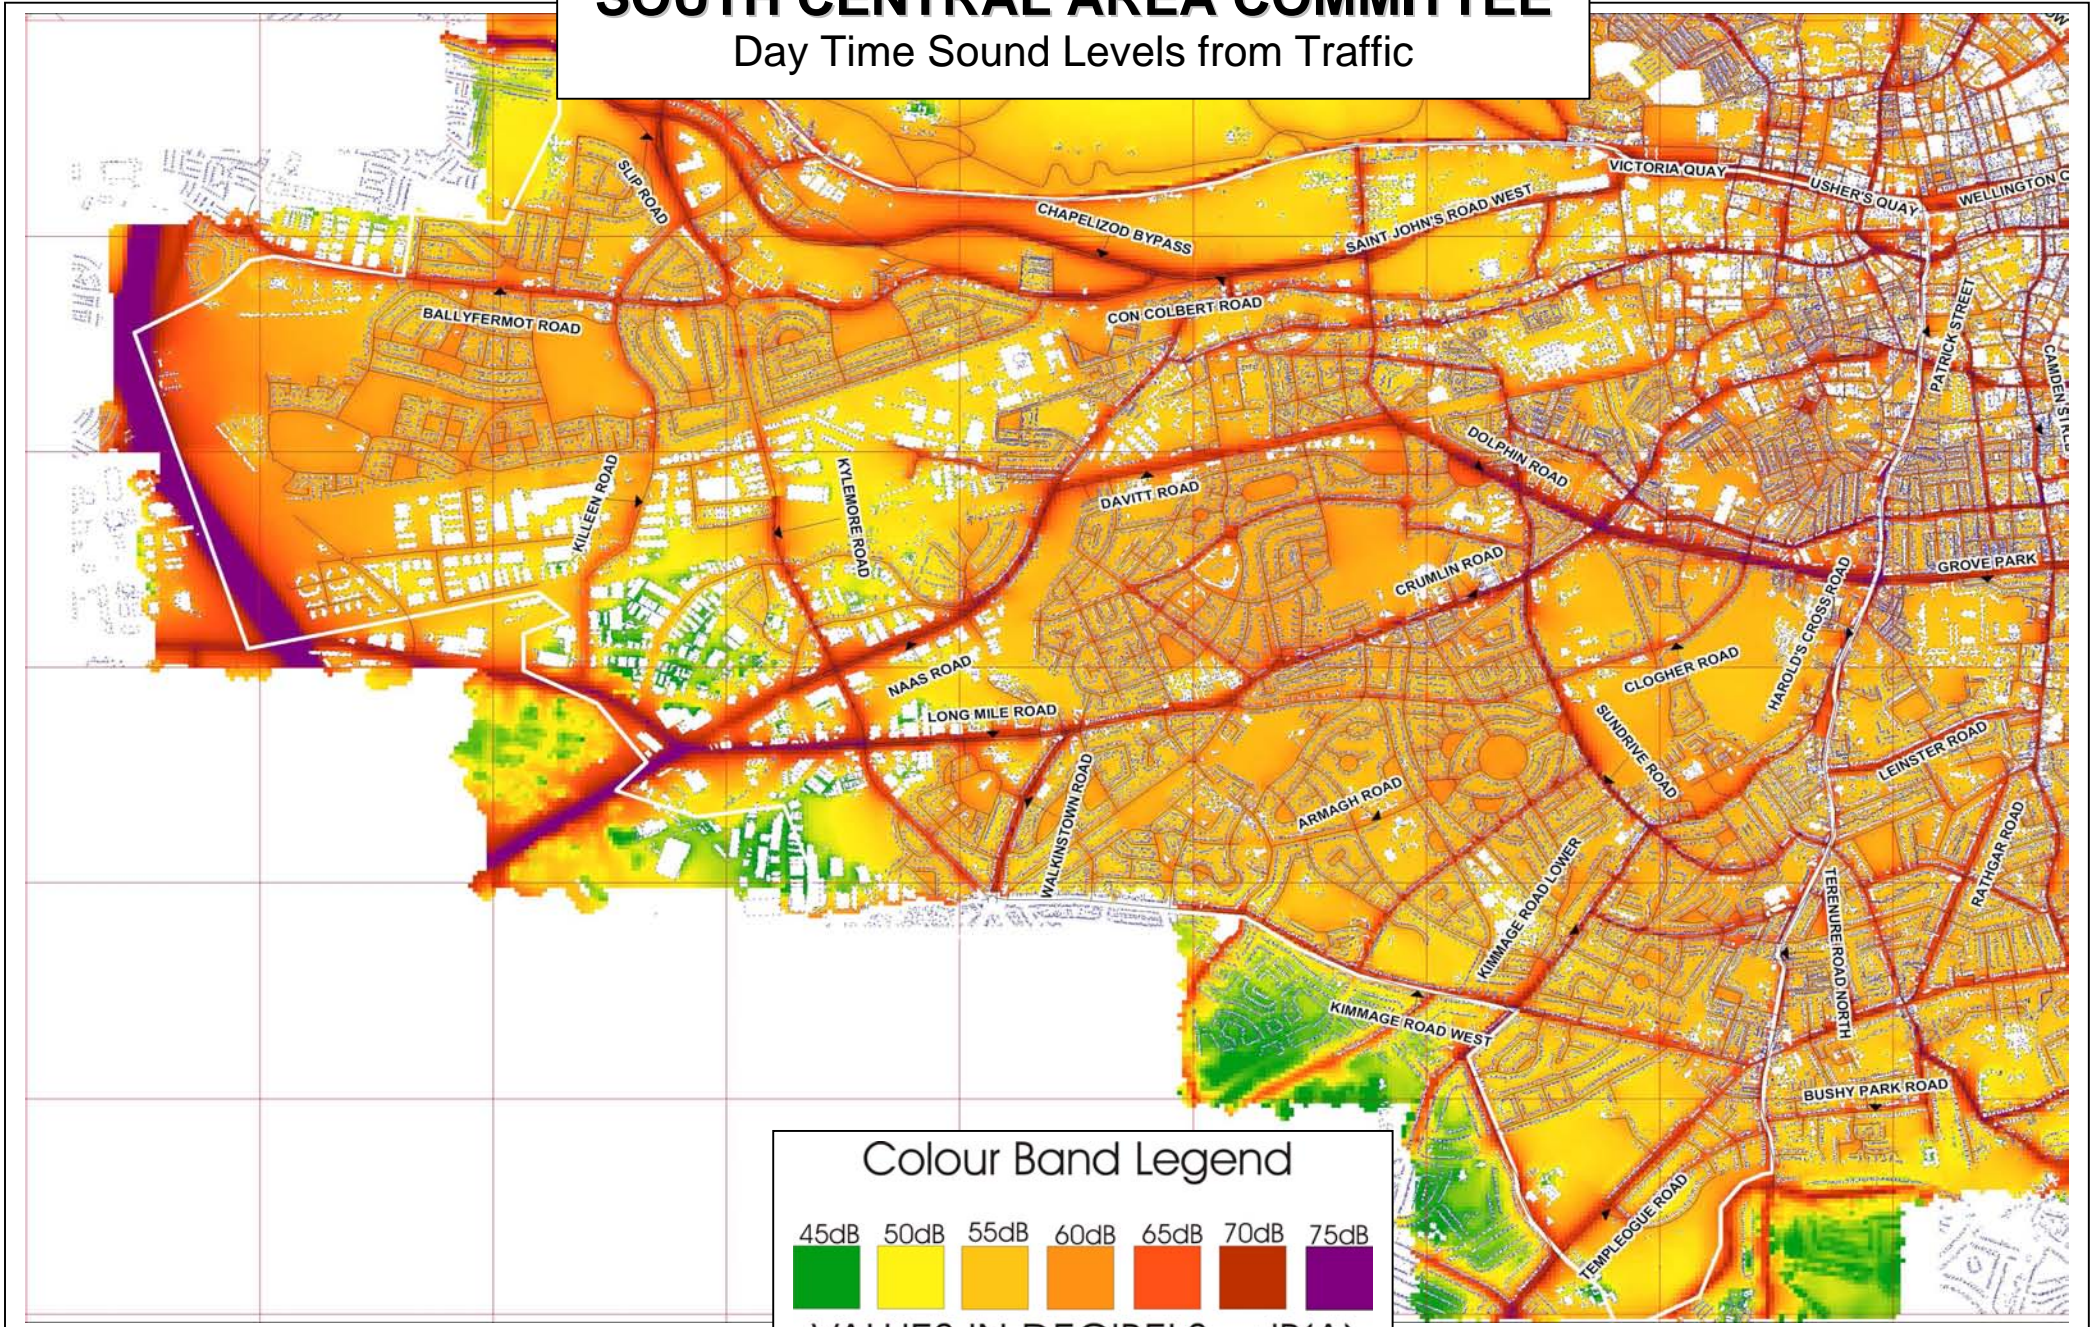

# SOUTH CENTRAL AREA COMMITTEE

## Day Time Sound Levels from Traffic

### Colour Band Legend

VALUES IN DECIBELS - dB(A)