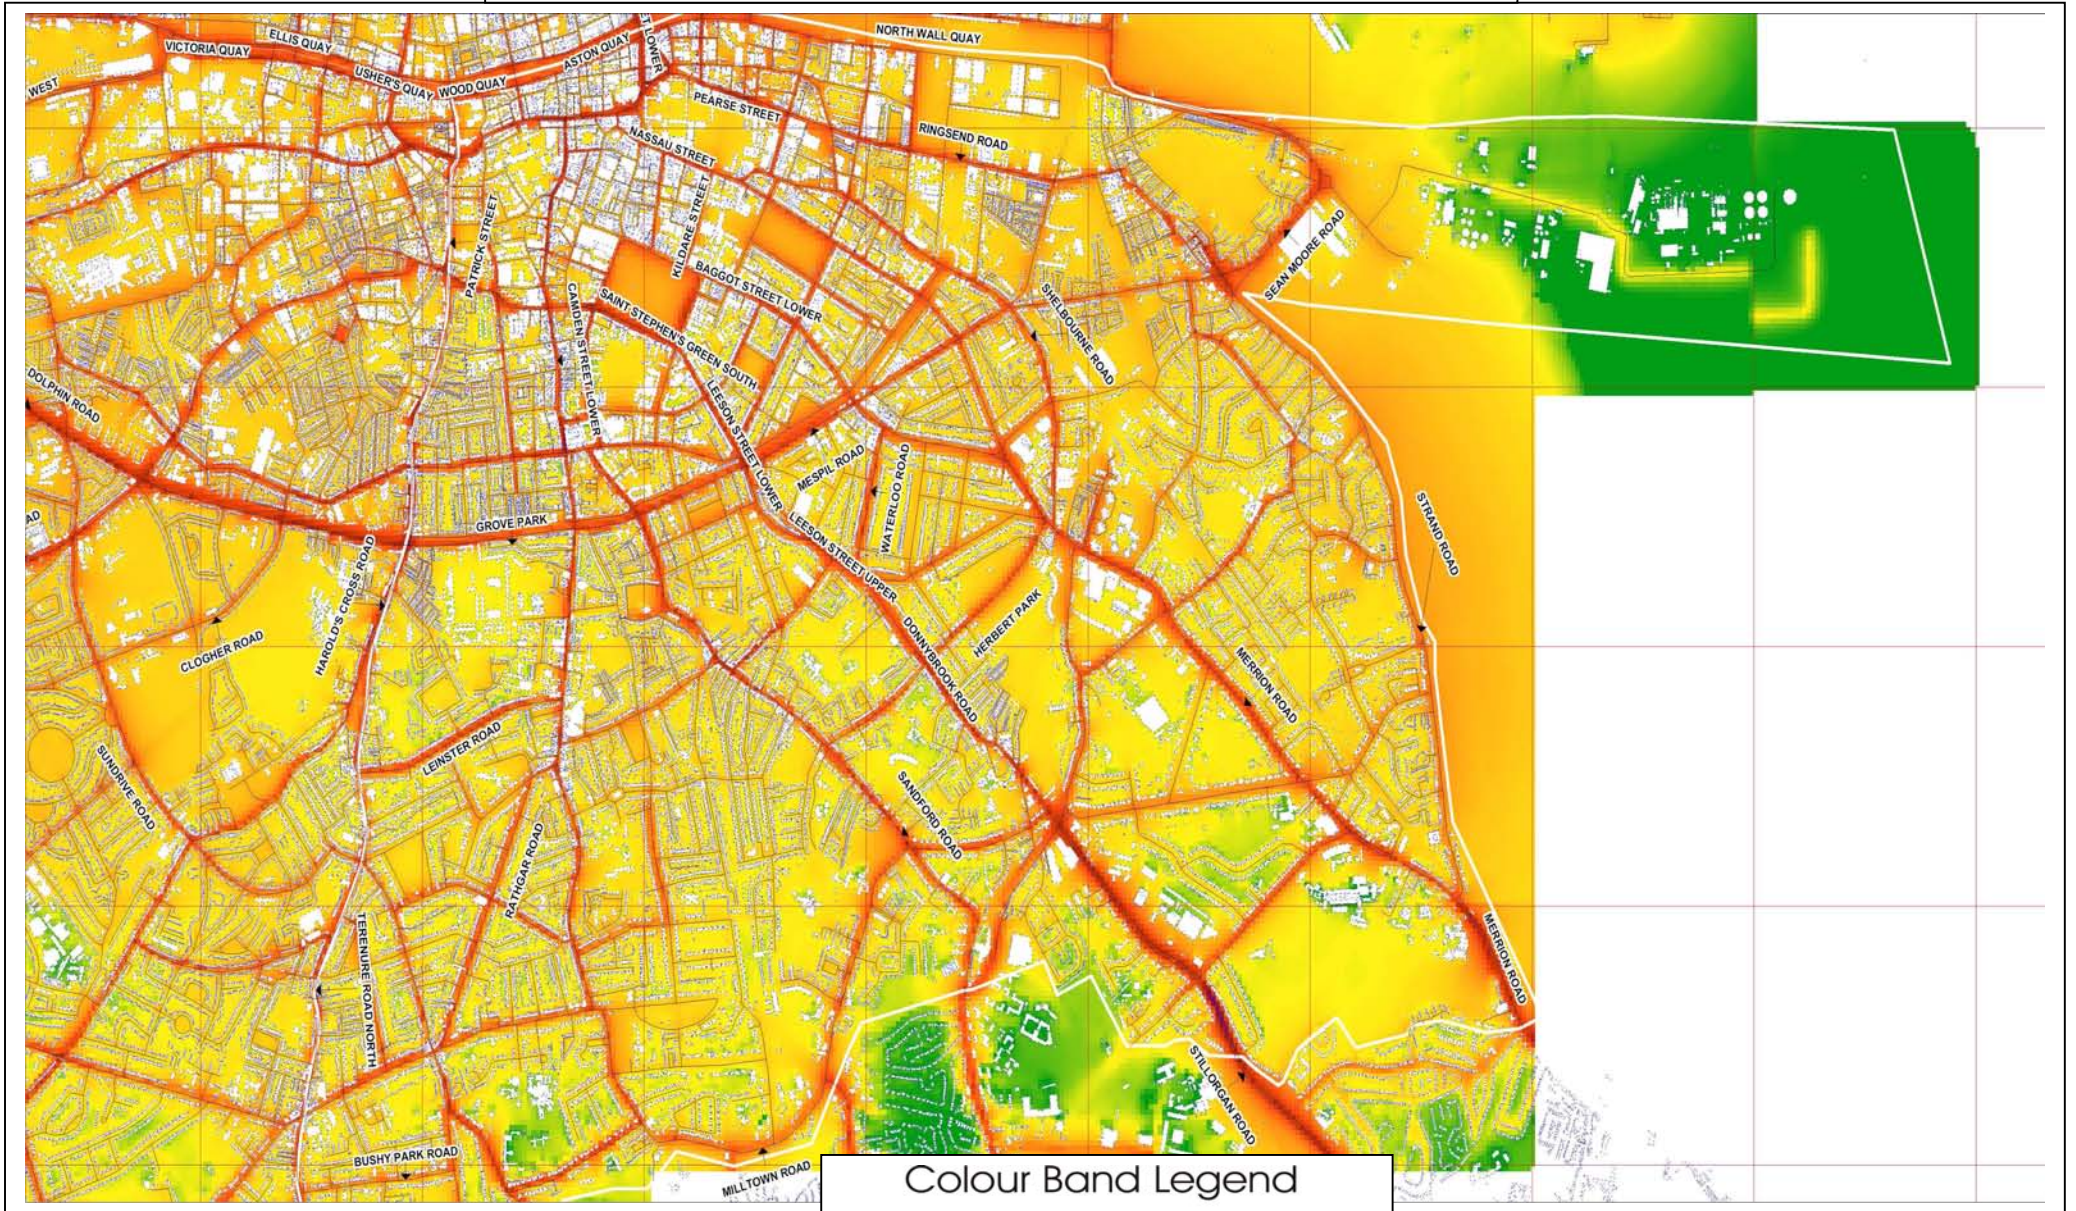

# SOUTH EAST AREA COMMITTEE

## Night Time Sound Levels from Traffic

### Colour Band Legend

VALUES IN DECIBELS - dB(A)