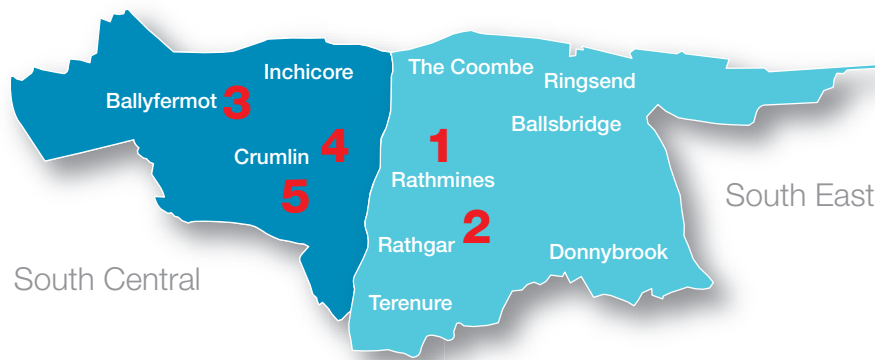

# Location of South City Bring Centres

Key	Bring Bank Location	Opening Hours	Material Collected
<b>1</b>	Gullistan Terrace, Rathmines, Dublin 6 (Off Mountpleasant Avenue or Rathmines Road Lwr., to the rear of the Town Hall)	Mon – Thurs 9am – 4pm Fri 9am – 1pm Sat 10am – 4pm Closed Sunday Closed Bank Holidays	Glass, Paper, Cans, Cardboard, Tetra Pak, Plastics, Textiles, Batteries, Waste engine oil, Green waste, Light bulbs, Books, Cooking oil, Flat glass
<b>2</b>	Herzog Park, Orwell Road, Rathgar, Dublin 6 (Near Terenure Road East & Highfield Road, to the rear of the AIB Bank) Phone: 01 492 4920	Mon – Thurs 9am – 4pm Fri 9am – 1pm Closed Weekends Closed Bank Holidays	Glass, Paper, Cans, Cardboard, Tetra Pak, Plastics, Textiles, Batteries
<b>3</b>	Kylemore Park North, Ballyfermot, Dublin 10 (Junction of Le Fanu Road & Killeen Road) Phone: 01 626 5122	Mon – Thurs 9am – 4pm Fri 9am – 1pm Closed Weekends Closed Bank Holidays	Glass, Paper, Cans, Cardboard, Tetra Pak, Plastics, Textiles, Batteries, Waste engine oil, Light bulbs, Books, Cooking oil, Flat glass