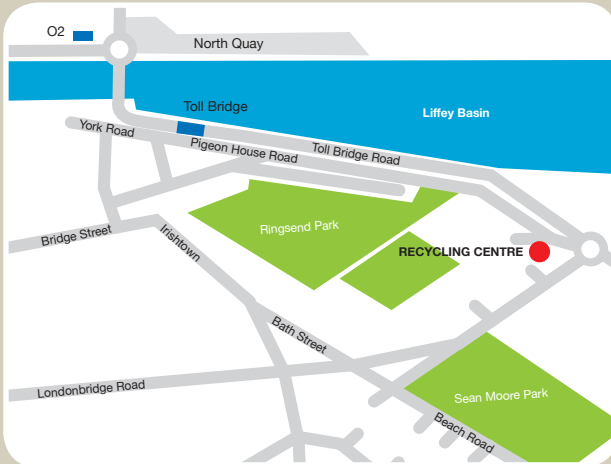

YOU CAN MAKE A DIFFERENCE

Please note

- ✗ Commercial waste will NOT be accepted on site.
- ✗ No illegal dumping – offenders will be prosecuted.
- ✗ Full large or commercial vans will NOT be accepted.
- ✗ Under no circumstances should material be removed from the facility without written consent from Dublin City Council.

To comply with Health and Safety Regulations users of this facility must exercise due care. Children must be under the care of an adult at all times.

- **Compost Bin & Kitchen Caddy**

- **Water Butts**

Now available to purchase on site