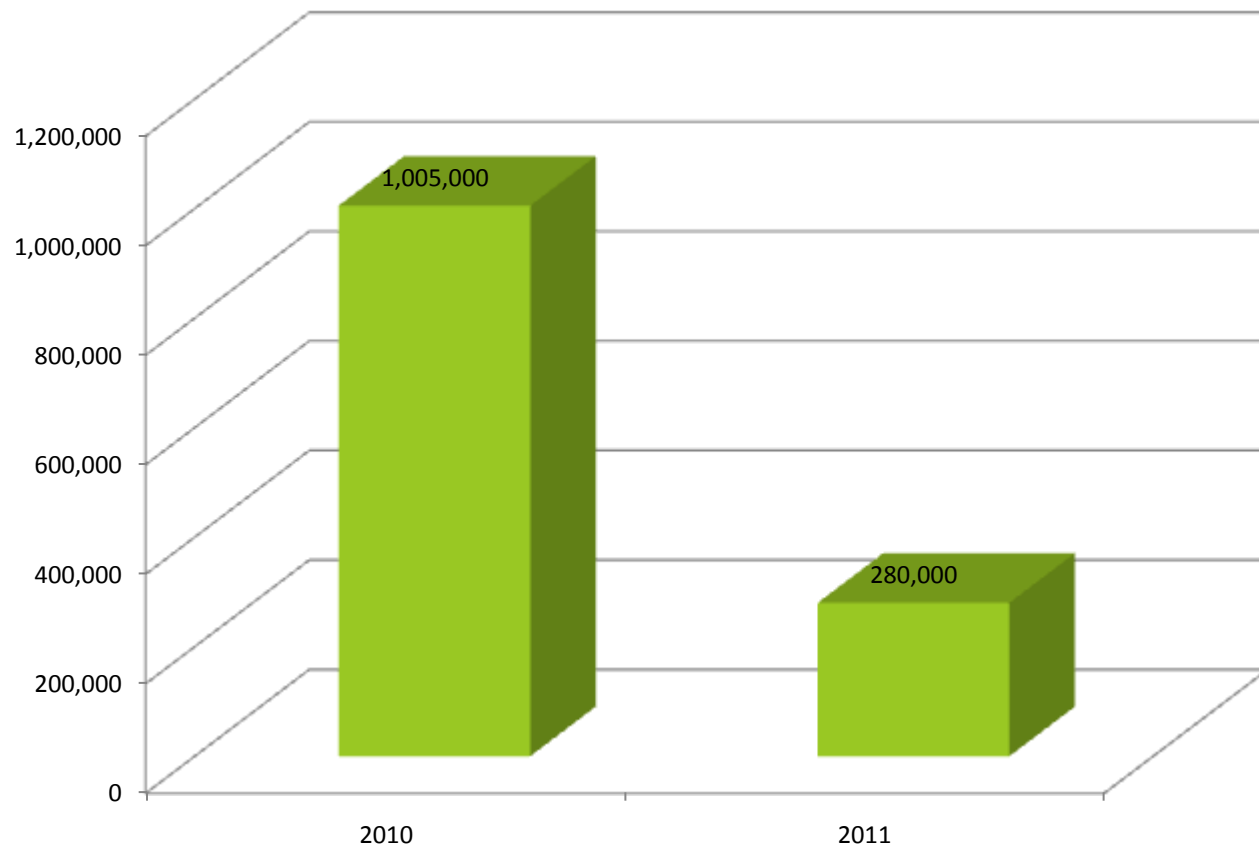

- 11 horses seized
- 7 Road Traffic Incidents
- 20 no insurance
- 4 drunk drivers

Department of Social Protection

- 220 current investigations
- Savings of €50,000 per year to date

Revenue

- 20 Cases currently being investigated (September alone)
- 8 Oil Detections (€14,000)
- 9 Vehicle Seizure for VRT (€15,000)

Clean-up Costs

Number of Horses Seized

Cornhshool, Oidhreocht agus Rialtas Áitiúil
Environment, Heritage and Local Government

- 7 Finches seized
- 2 Rabbits seized

DSPCA

Maintenance Costs for Horses Seized – Savings of €725,000