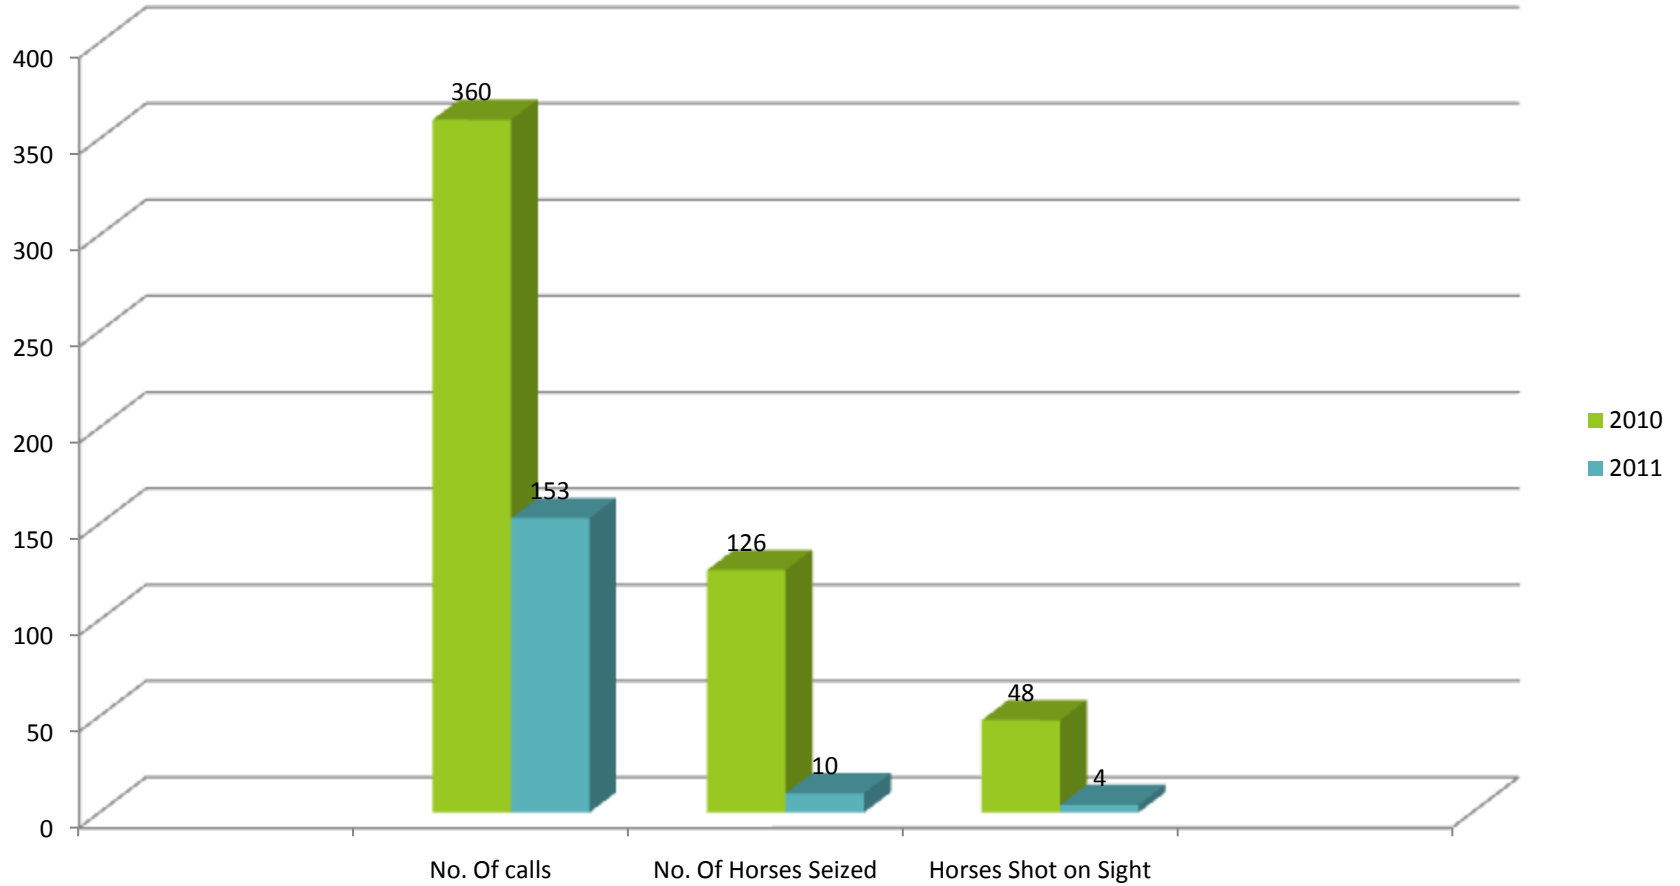

- 11 horses seized
- 7 Road Traffic Incidents
- 20 no insurance
- 4 drunk drivers

Department of Social Protection

- 220 current investigations
- Savings of €50,000 per year to date

Revenue

- 20 Cases currently being investigated (September alone)
- 8 Oil Detections (€14,000)
- 9 Vehicle Seizure for VRT (€15,000)

Clean-up Costs

Number of Horses Seized

Cornhshool, Oidhreocht agus Rialtas Áitiúil
Environment, Heritage and Local Government

- 7 Finches seized
- 2 Rabbits seized

DSPCA

Maintenance Costs for Horses Seized – Savings of €725,000