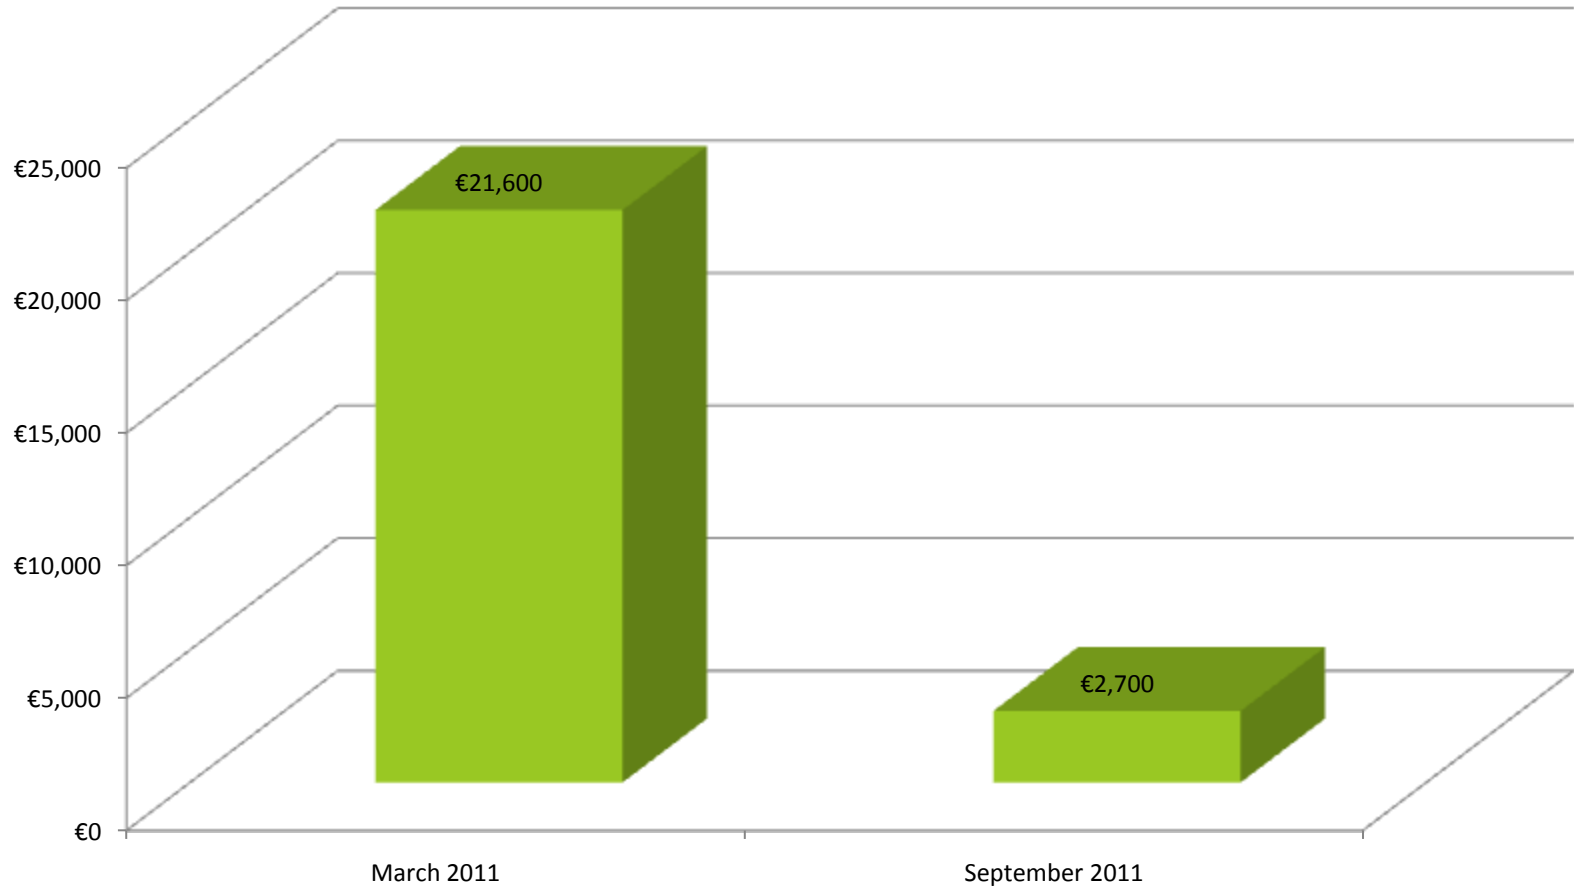

Clean-up Costs