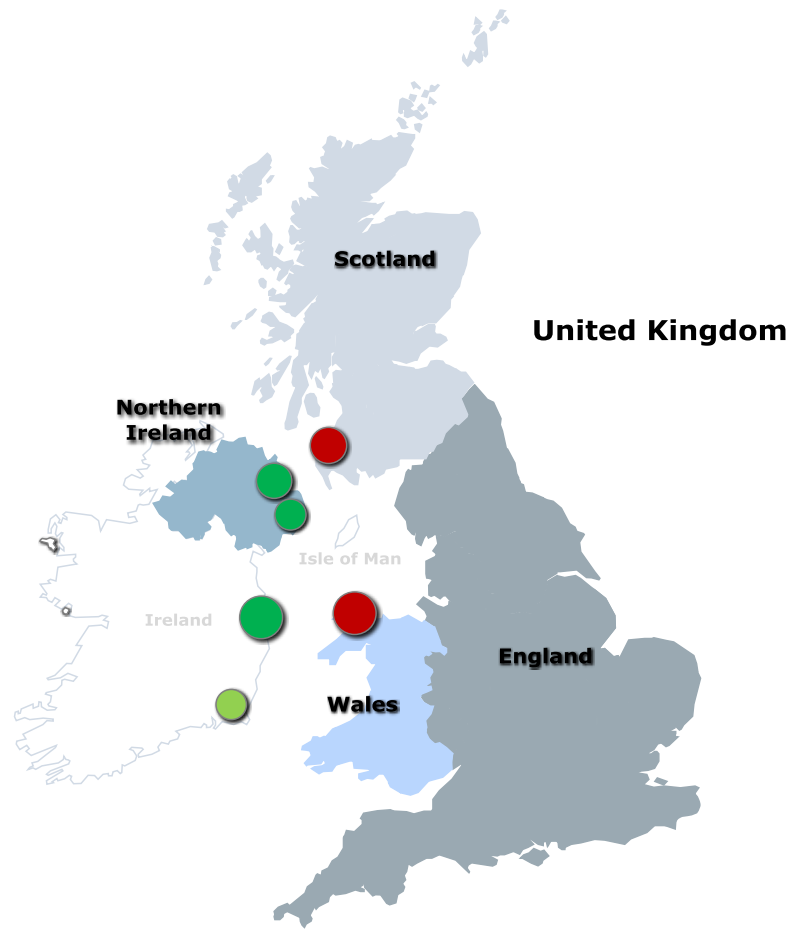

Smithfield Horse-fair

March 2011 to September 2011

Smithfield Horse Fair

MULTI-AGENCY APPROACH

IRISH FERRIES

Department of
**Agriculture,
Fisheries and Food**
An Roinn
**Talmhaíochta,
Iascaigh agus Bia**

Dublin City Council
Comhairle Cathrach Bhaile Átha Cliath

Stena Line

An Roinn Airgeadais
Department of Finance

MULTI-AGENCY APPROACH

MULTI-AGENCY CHECKPOINT LOCATIONS

Swords Road

Old Cabra Road

Phibsboro Road

Wolfe Tone Quay

Con Colbert Road

SMITHFIELD – AREA OF OPERATION

Smithfield Horsefair March 2011

- 3,000 people in attendance
- 300 equine animals
- Shooting
- Serious Assault with Slash Hook

An Garda Síochána

An Garda Síochána