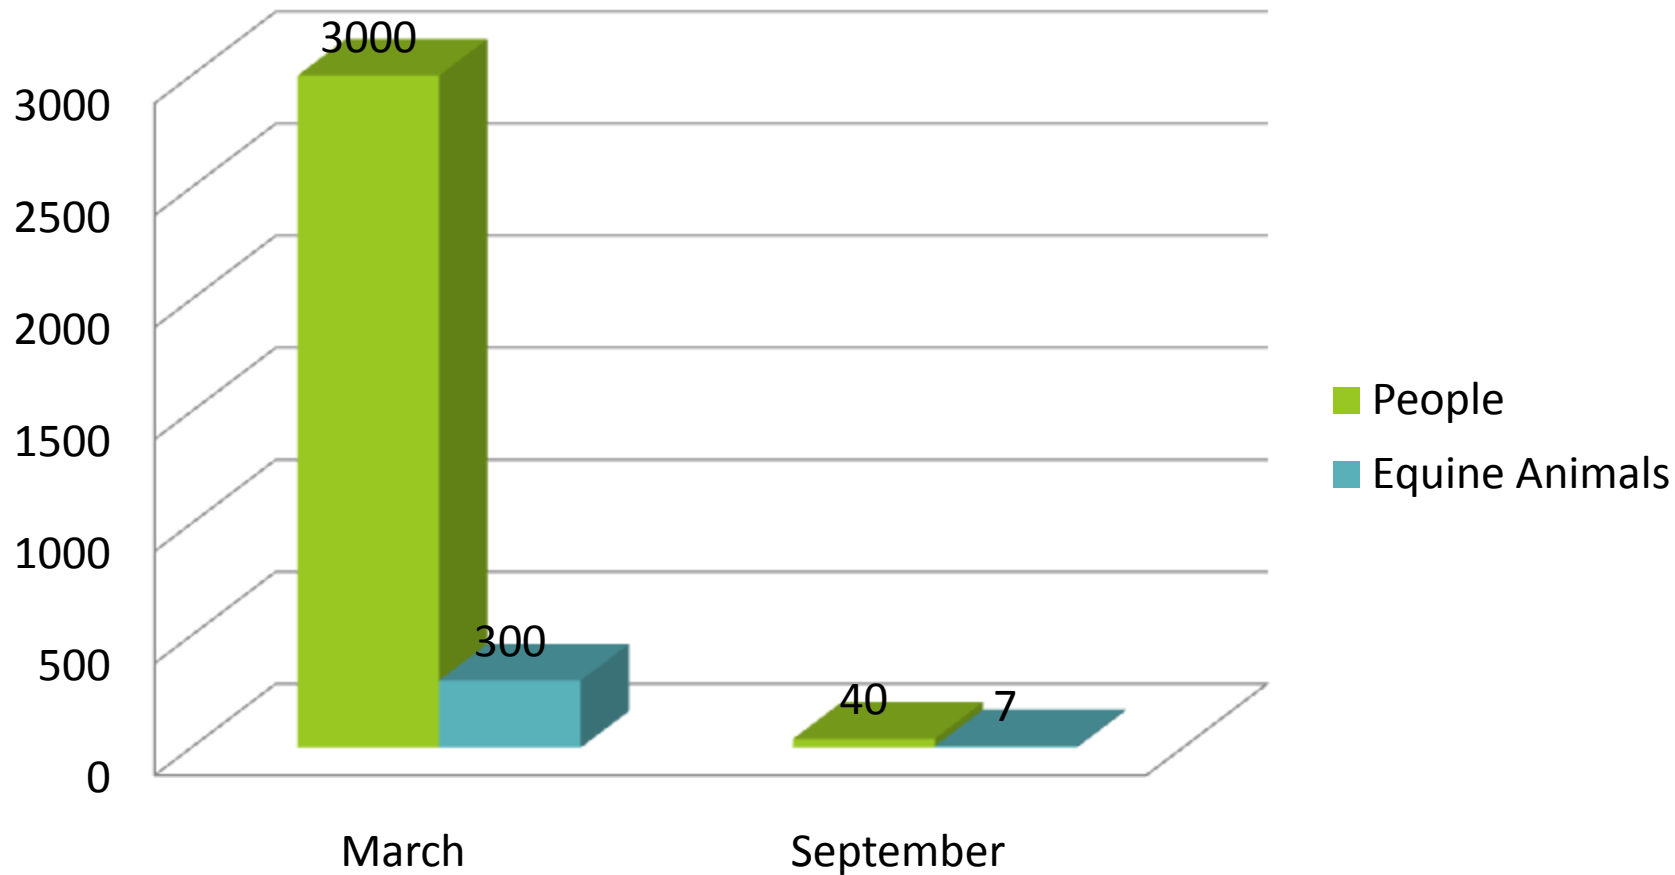

Con Colbert Road

SMITHFIELD – AREA OF OPERATION

Smithfield Horsefair March 2011

- 3,000 people in attendance
- 300 equine animals
- Shooting
- Serious Assault with Slash Hook

An Garda Síochána

An Garda Síochána

- 11 horses seized
- 7 Road Traffic Incidents
- 20 no insurance
- 4 drunk drivers

Department of Social Protection

- 220 current investigations
- Savings of €50,000 per year to date

Revenue

- 20 Cases currently being investigated (September alone)
- 8 Oil Detections (€14,000)
- 9 Vehicle Seizure for VRT (€15,000)