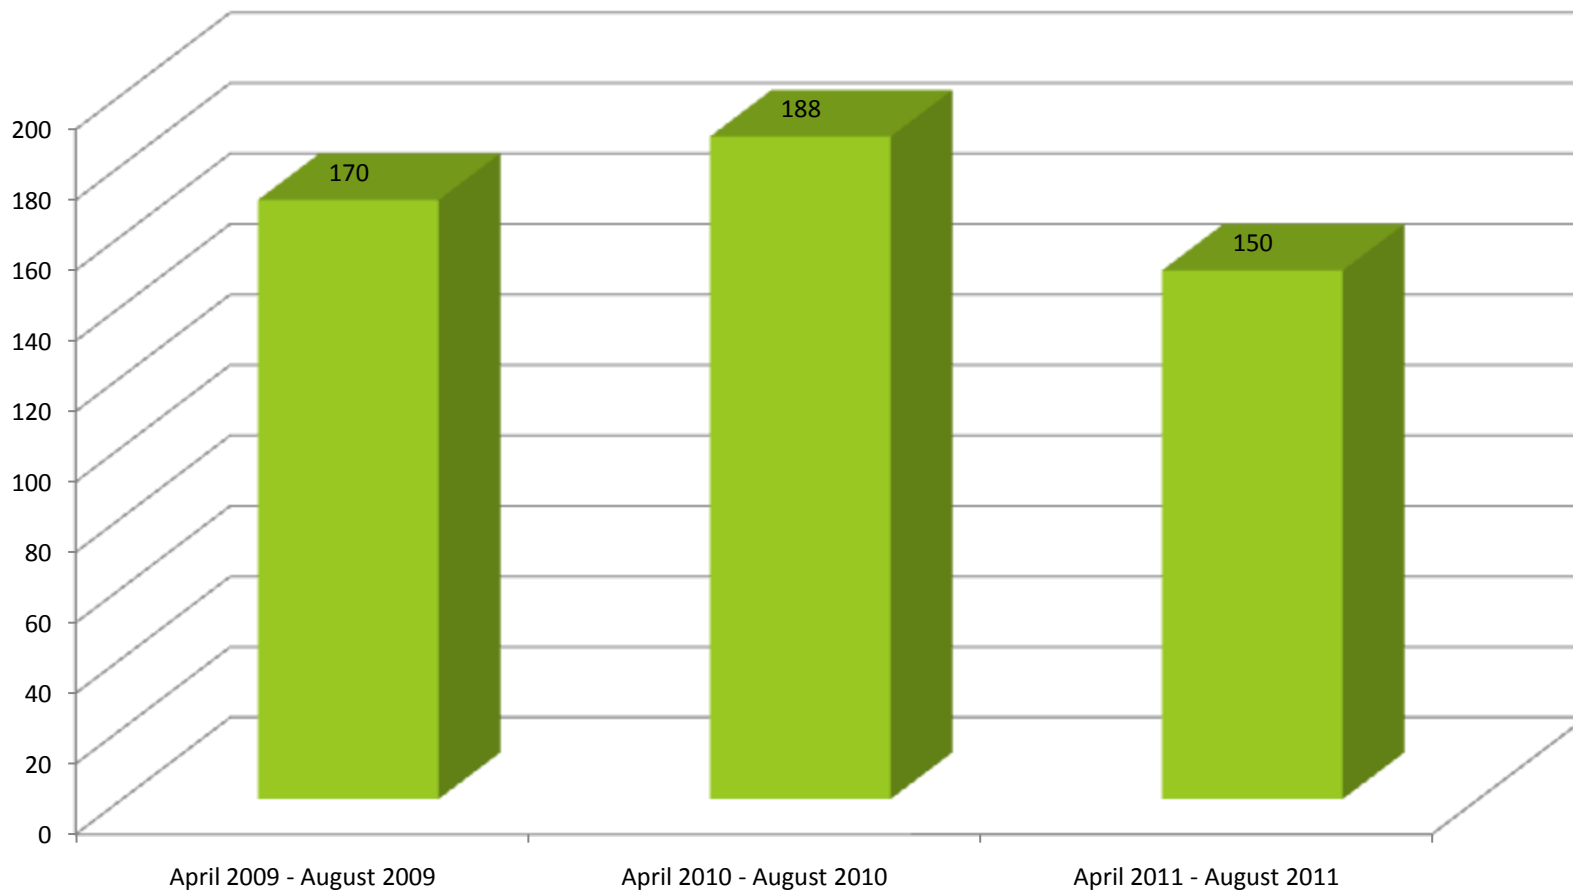

Number of Horses Seized