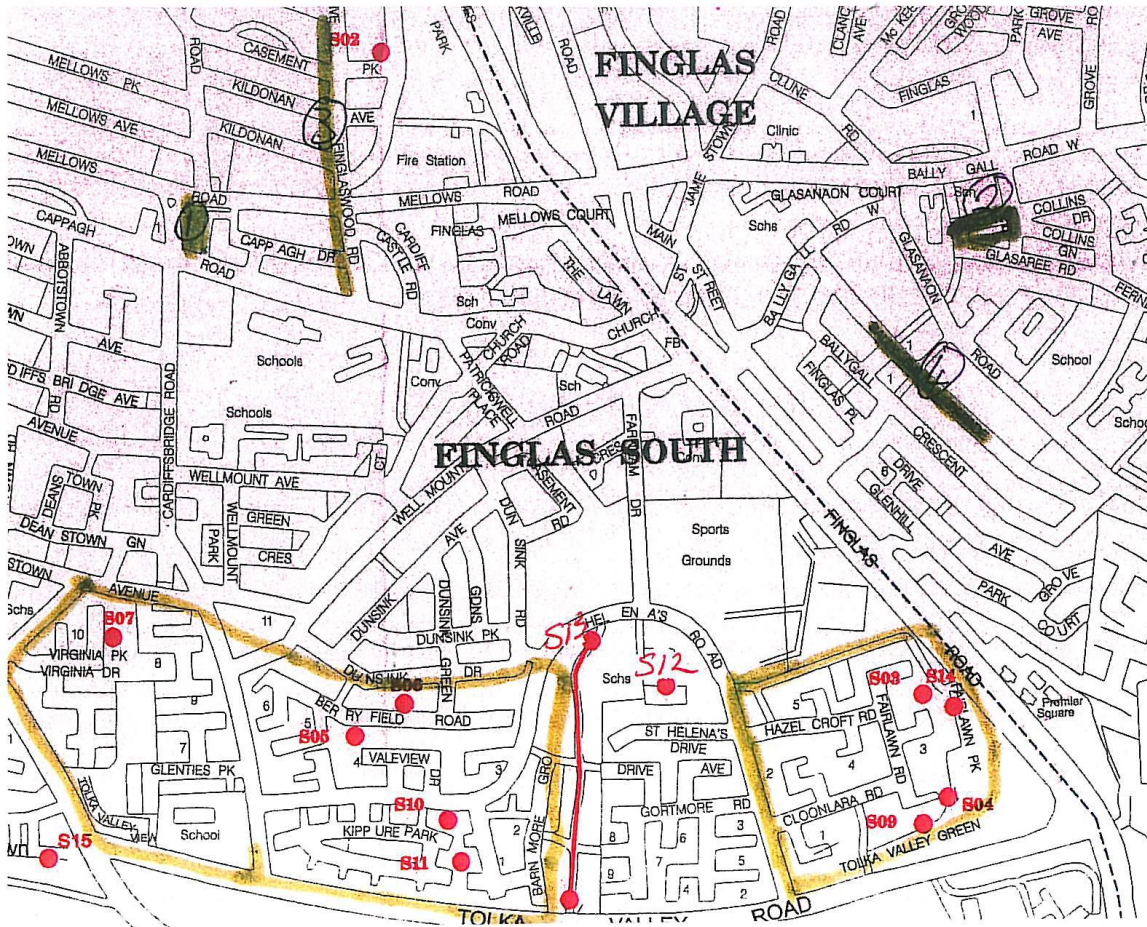

Choice Based Lettings Area Map for Finglas South (Highlighted in yellow)

FINGLAS SOUTH

Masionettes

1. Cappagh Drive
2. Collins Place
3. Finglaswood Road
4. Ballygall Parade

Houses

Glenties Park
 Virginia Park / Drive
 Berryfield Road
 Kippure Park
 Barmore Grove
 Hazel Croft Road
 Fairlawn Park / Road
 Cloonlara Road
 Valeview Drive

Choice Based Lettings Area Map for Finglas South (Highlighted in yellow)