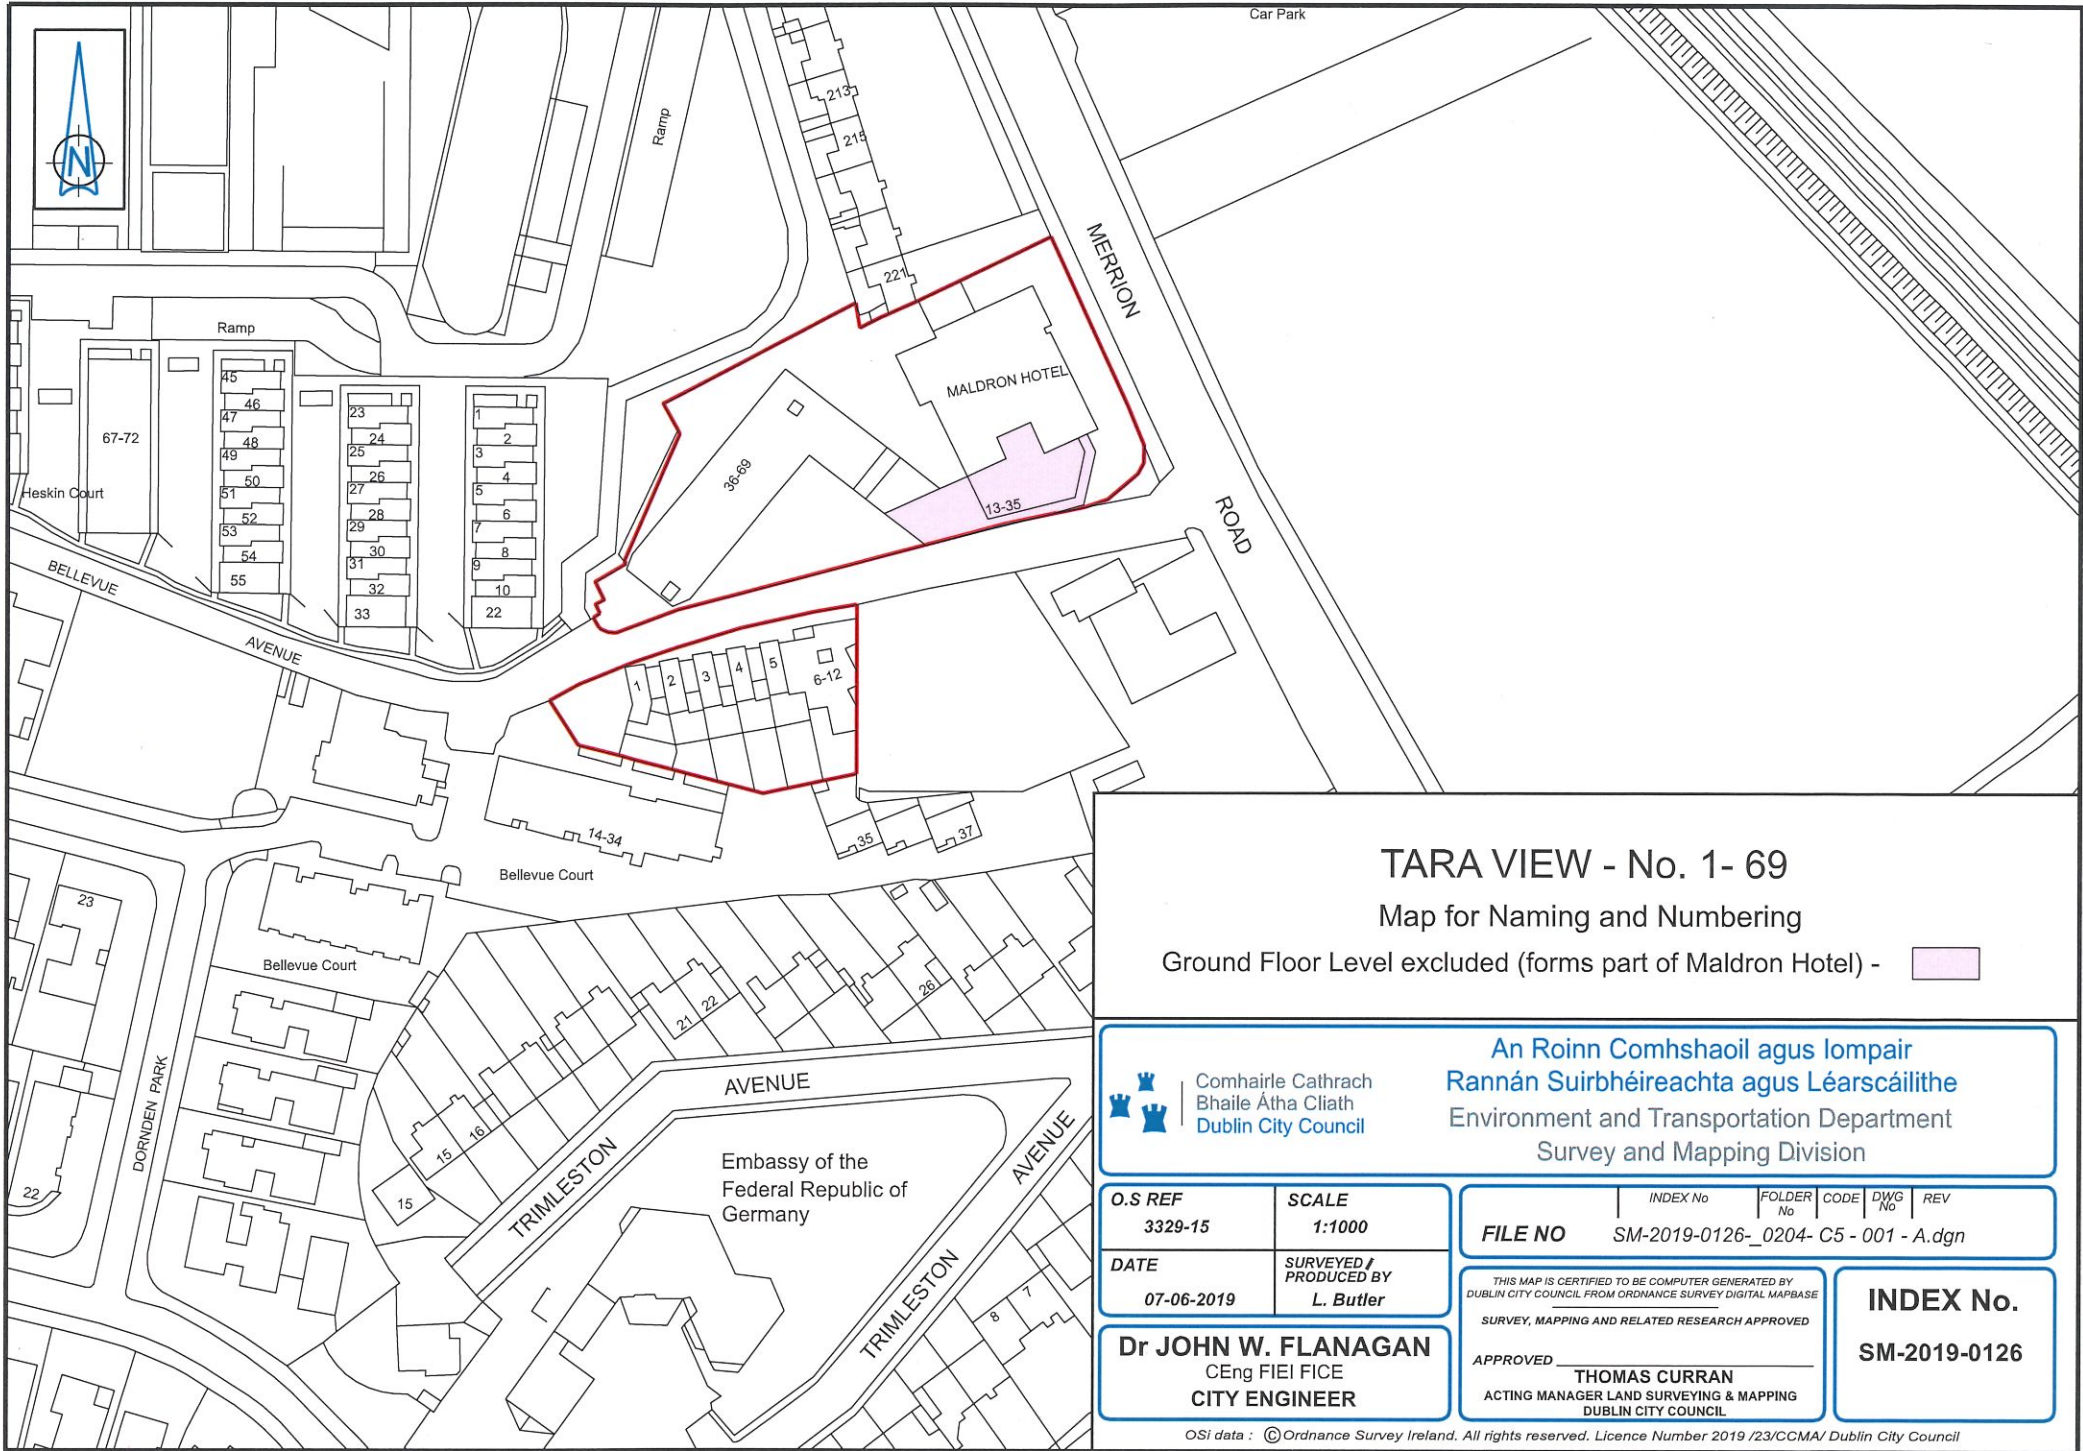

TARA VIEW - No. 1- 69

Map for Naming and Numbering

Ground Floor Level excluded (forms part of Maldron Hotel) -

Comhairle Cathrach
Bhaile Átha Cliath
Dublin City Council

An Roinn Comhshaoil agus Iompair
Rannán Suirbhéireachta agus Léarscáilithe
Environment and Transportation Department
Survey and Mapping Division

O.S REF 3329-15	SCALE 1:1000
DATE 07-06-2019	SURVEYED / PRODUCED BY L. Butler

FILE NO	INDEX No	FOLDER No	CODE	DWG No	REV
SM-2019-0126_0204- C5 - 001 - A.dgn					

THIS MAP IS CERTIFIED TO BE COMPUTER GENERATED BY DUBLIN CITY COUNCIL FROM ORDNANCE SURVEY DIGITAL MAPBASE SURVEY, MAPPING AND RELATED RESEARCH APPROVED

APPROVED _____
THOMAS CURRAN
ACTING MANAGER LAND SURVEYING & MAPPING
DUBLIN CITY COUNCIL

INDEX No.
SM-2019-0126

Dr JOHN W. FLANAGAN
CEng FIEI FICE
CITY ENGINEER