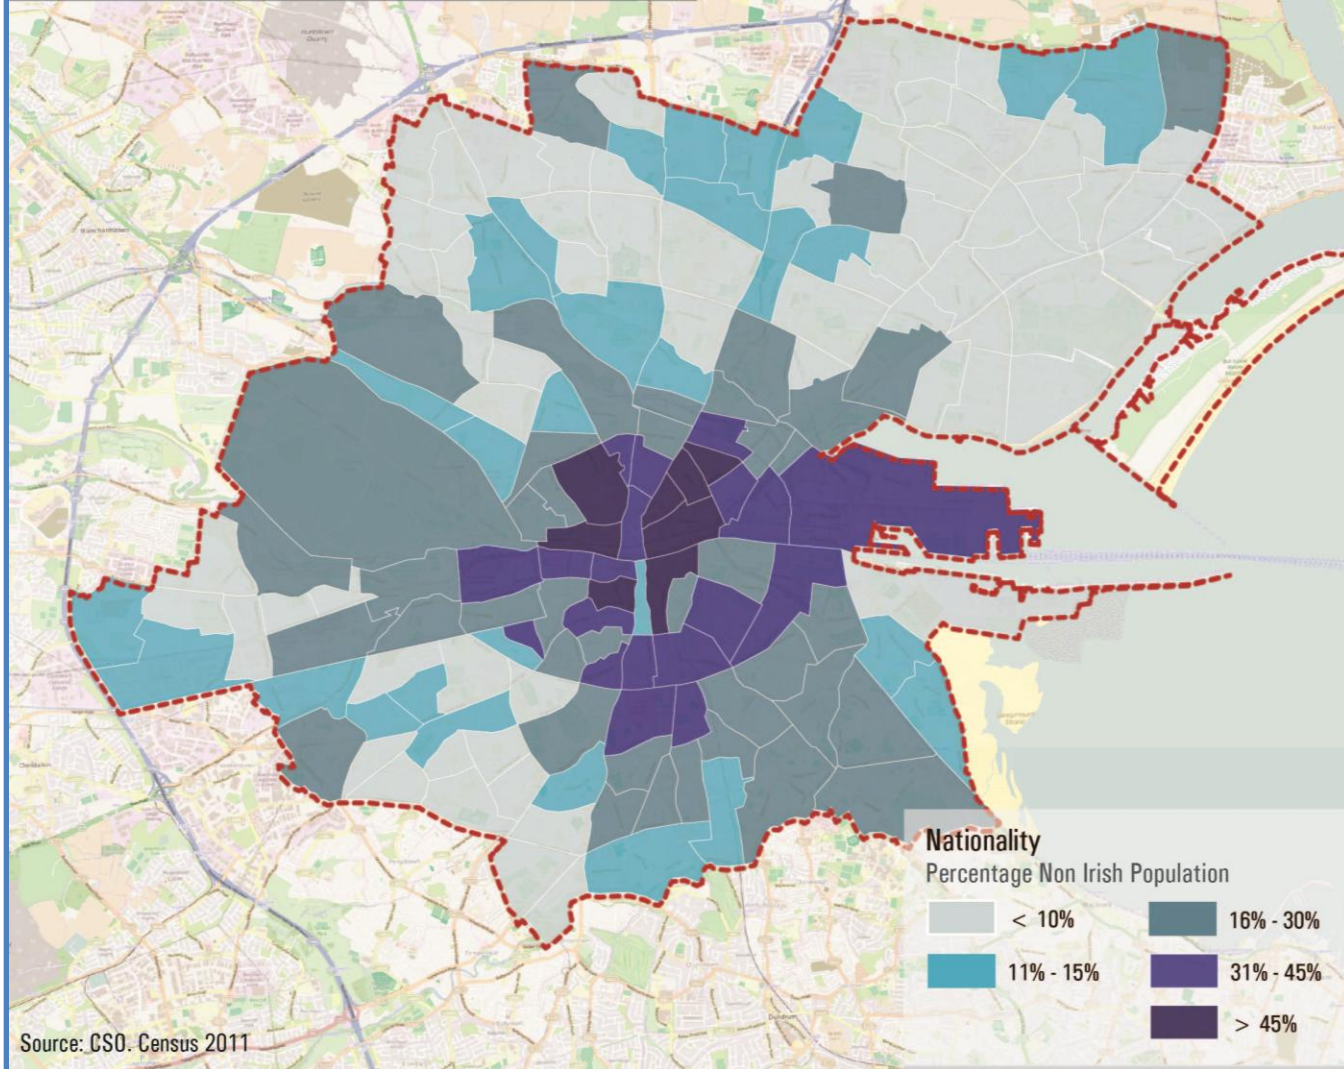

Percentage Non-Irish Population by Electoral Division

17.2% of the Dublin City population are of non-Irish nationality.

Inner city areas of Dublin City have higher proportions of non-Irish national residents than the outer suburbs.

Dublin City Residents, non-Irish Nationality, 2011

Source: CSO, Census 2011

Dublin City residents, age groups Irish and non-Irish nationals, 2011

The age profile of the non-Irish population in Dublin City is younger than that of the Irish population; 45% of non-Irish nationals are aged between 25 and 34 while this is the case for just 18% of Irish nationals