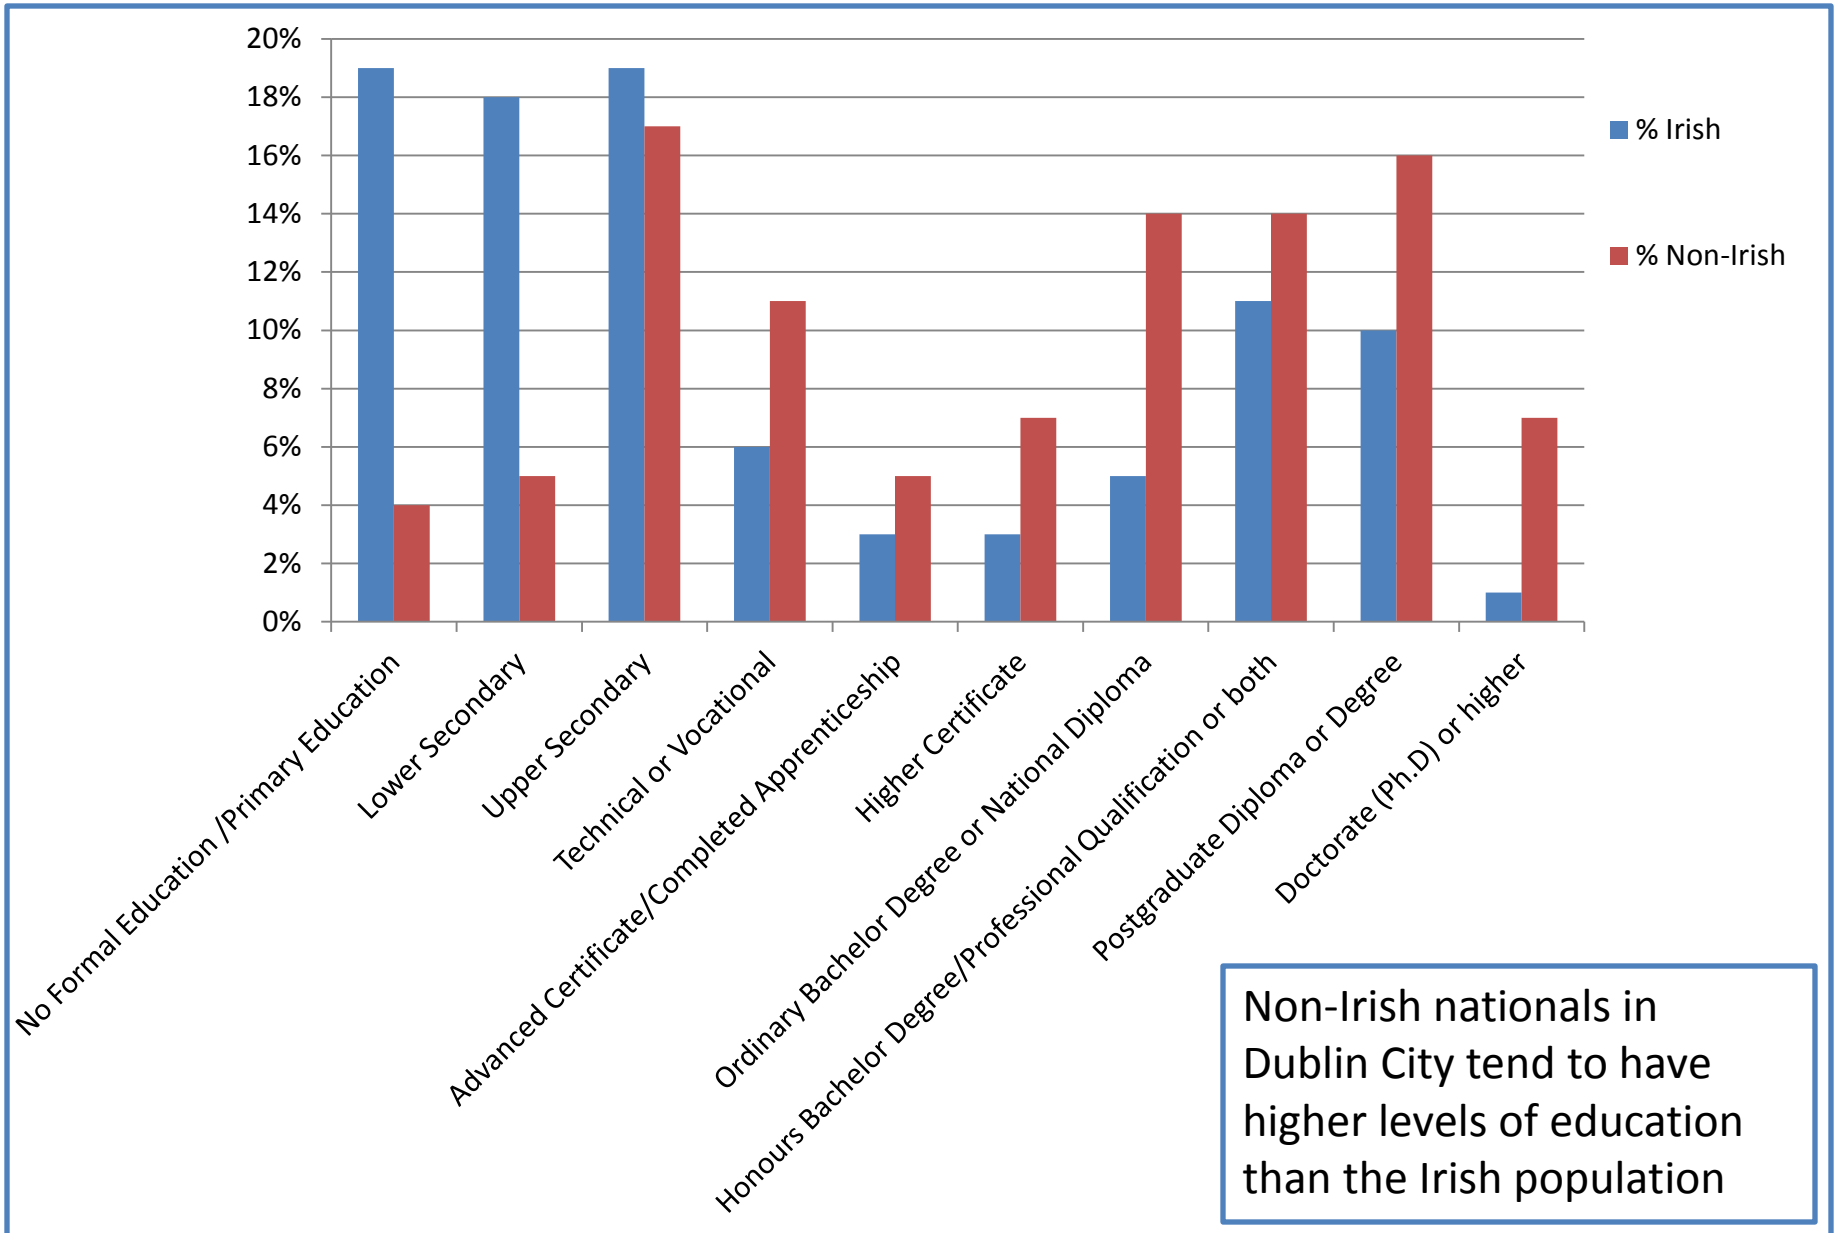

Dublin City residents, Irish and non-Irish, highest level of education achieved, 2011