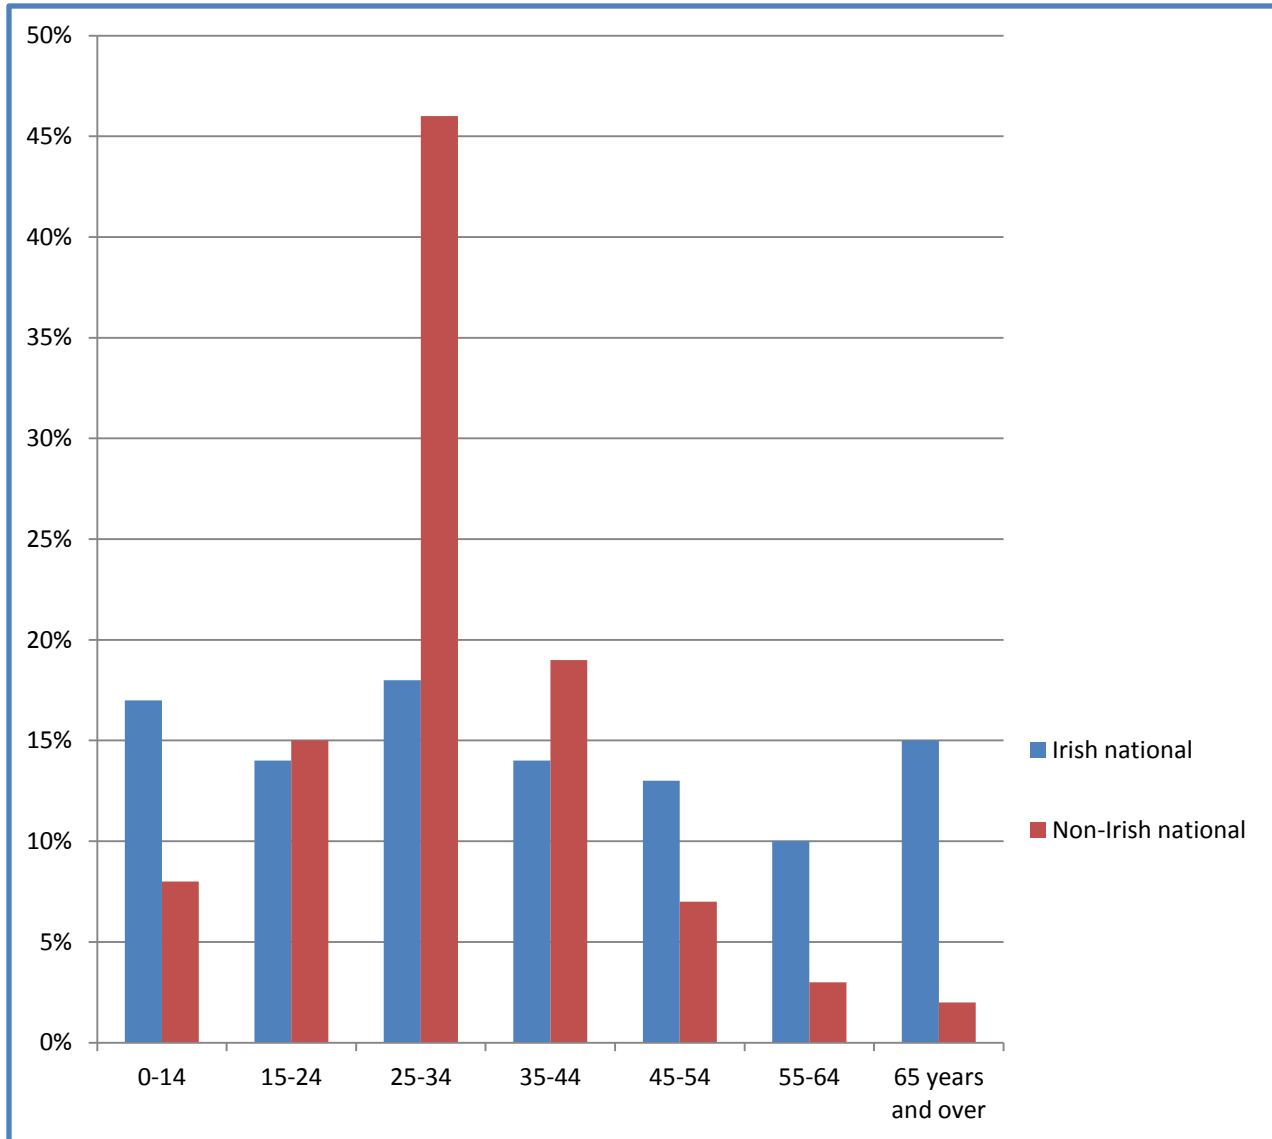

Percentage Non-Irish Population by Electoral Division

17.2% of the Dublin City population are of non-Irish nationality.

Inner city areas of Dublin City have higher proportions of non-Irish national residents than the outer suburbs.

Dublin City Residents, non-Irish Nationality, 2011

Source: CSO, Census 2011

Dublin City residents, age groups Irish and non-Irish nationals, 2011

The age profile of the non-Irish population in Dublin City is younger than that of the Irish population; 45% of non-Irish nationals are aged between 25 and 34 while this is the case for just 18% of Irish nationals