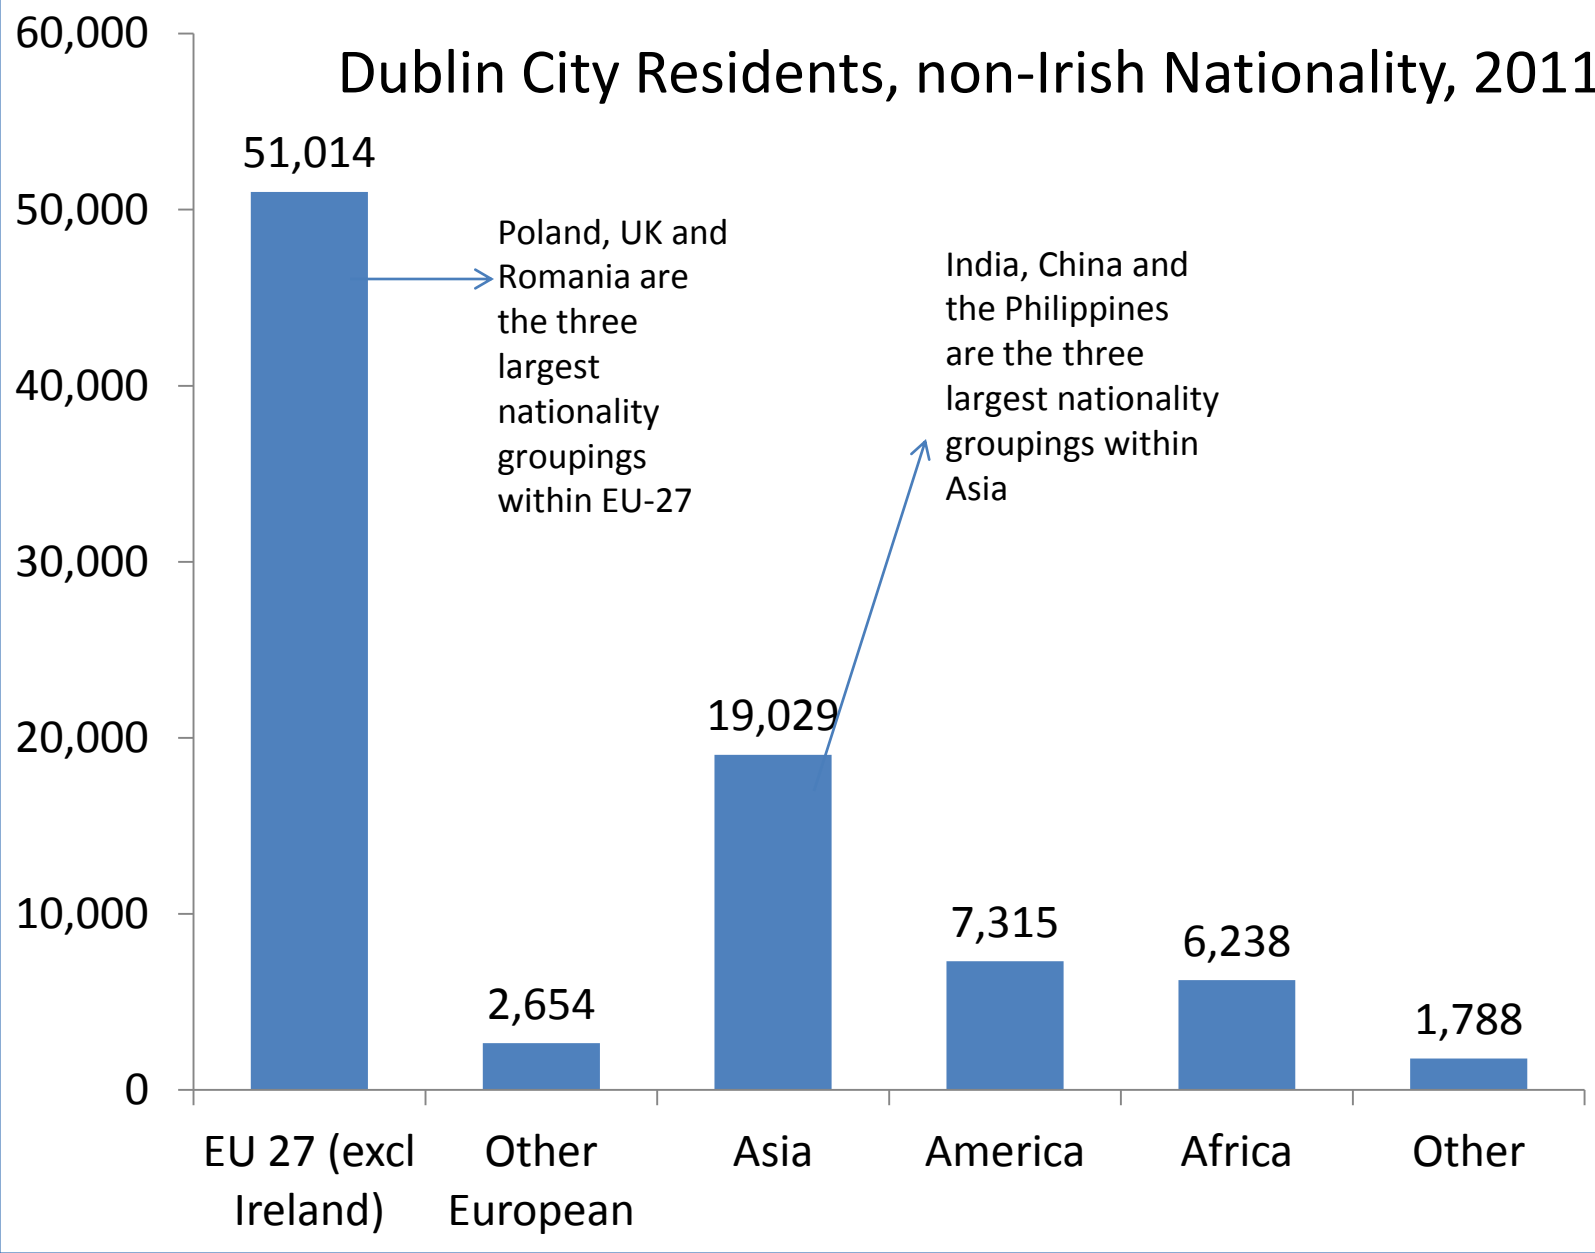

Percentage Non-Irish Population by Electoral Division

17.2% of the Dublin City population are of non-Irish nationality.

Inner city areas of Dublin City have higher proportions of non-Irish national residents than the outer suburbs.

Dublin City Residents, non-Irish Nationality, 2011

Source: CSO, Census 2011

Dublin City residents, age groups Irish and non-Irish nationals, 2011

The age profile of the non-Irish population in Dublin City is younger than that of the Irish population; 45% of non-Irish nationals are aged between 25 and 34 while this is the case for just 18% of Irish nationals