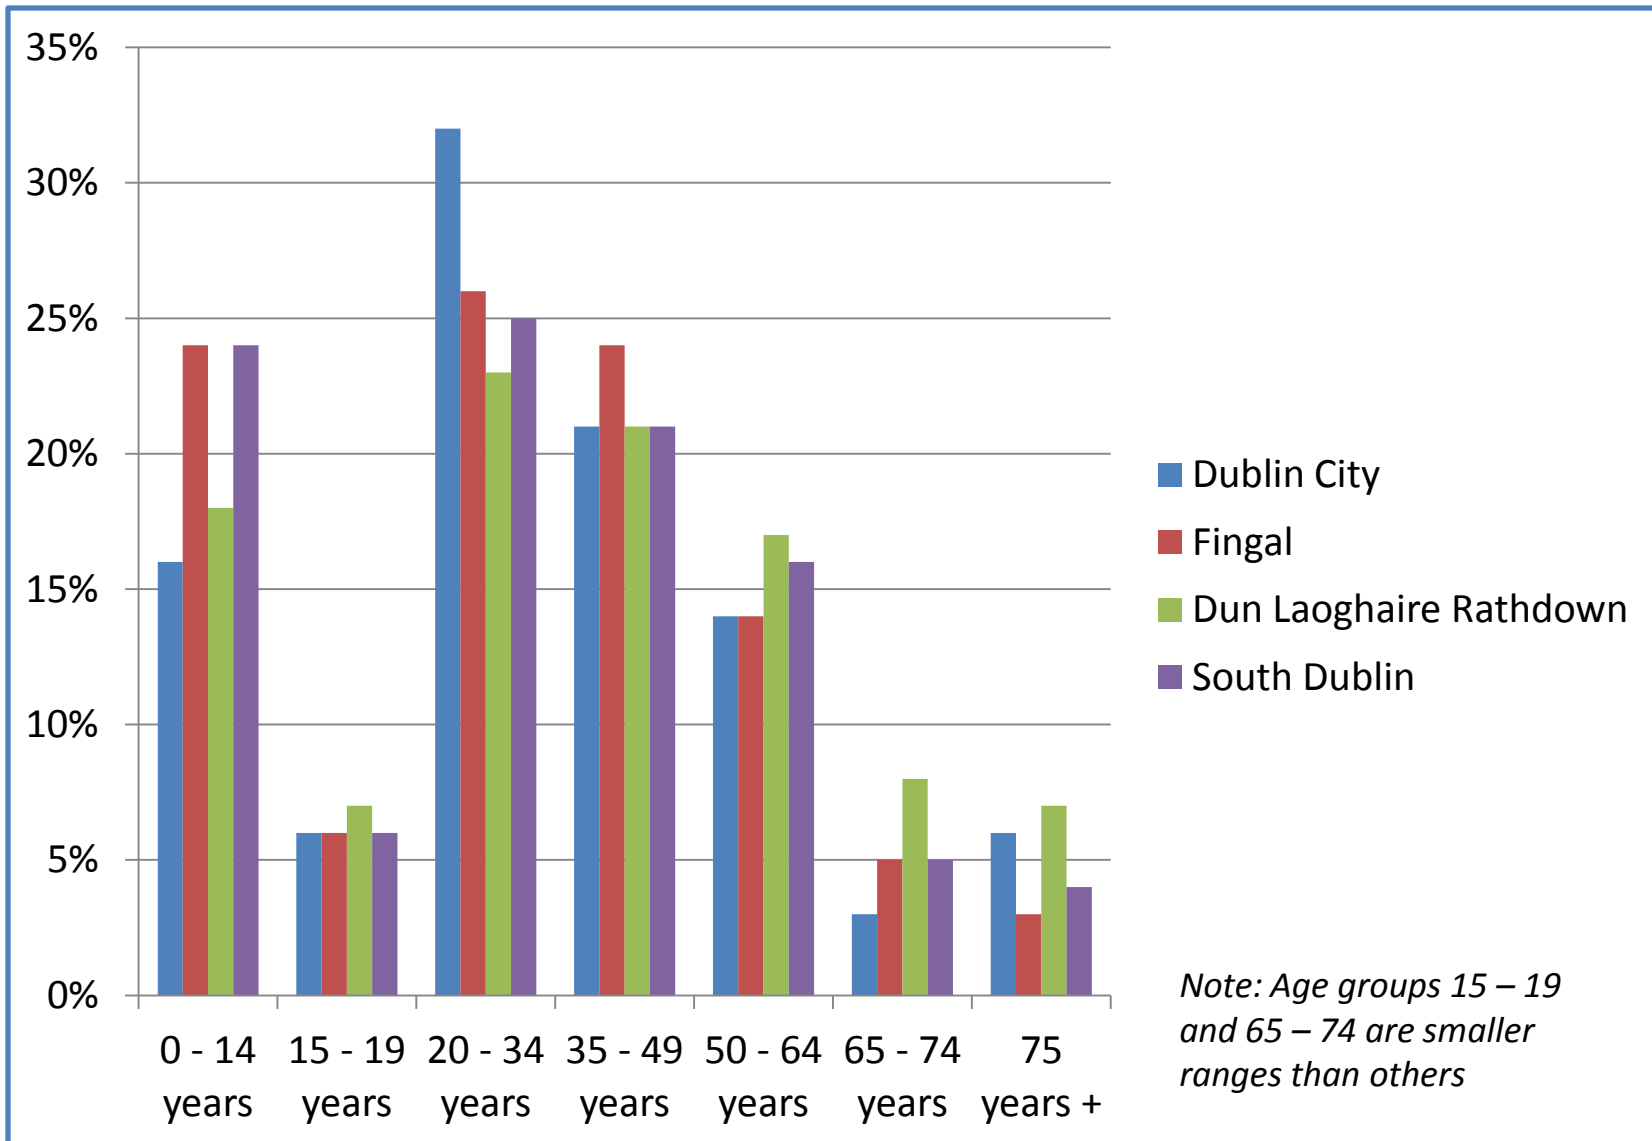

Source: CSO, Census 2011

- Between 2002 and 2011, the population of Dublin City increased from 495,781 to 527,612
- This map shows that population change was not uniform across the City – with parts of the City, such as Docklands, experiencing significant growth over the period and areas outside the Canals losing population

Dublin City Council Admin Areas, Population Change 1991 - 2011

- Dublin Central
- Dublin South Central
- Dublin South East
- Dublin North West
- Dublin North Central

2016
Census of
Population
coming
soon!

Dublin City - Age and Population, 2011

Age structure of the four Dublin local authority areas, 2011

Population change, Dublin and Dublin City, 2011 - 2016

Population change, 4 Dublin Local Authorities, 2011 - 2016