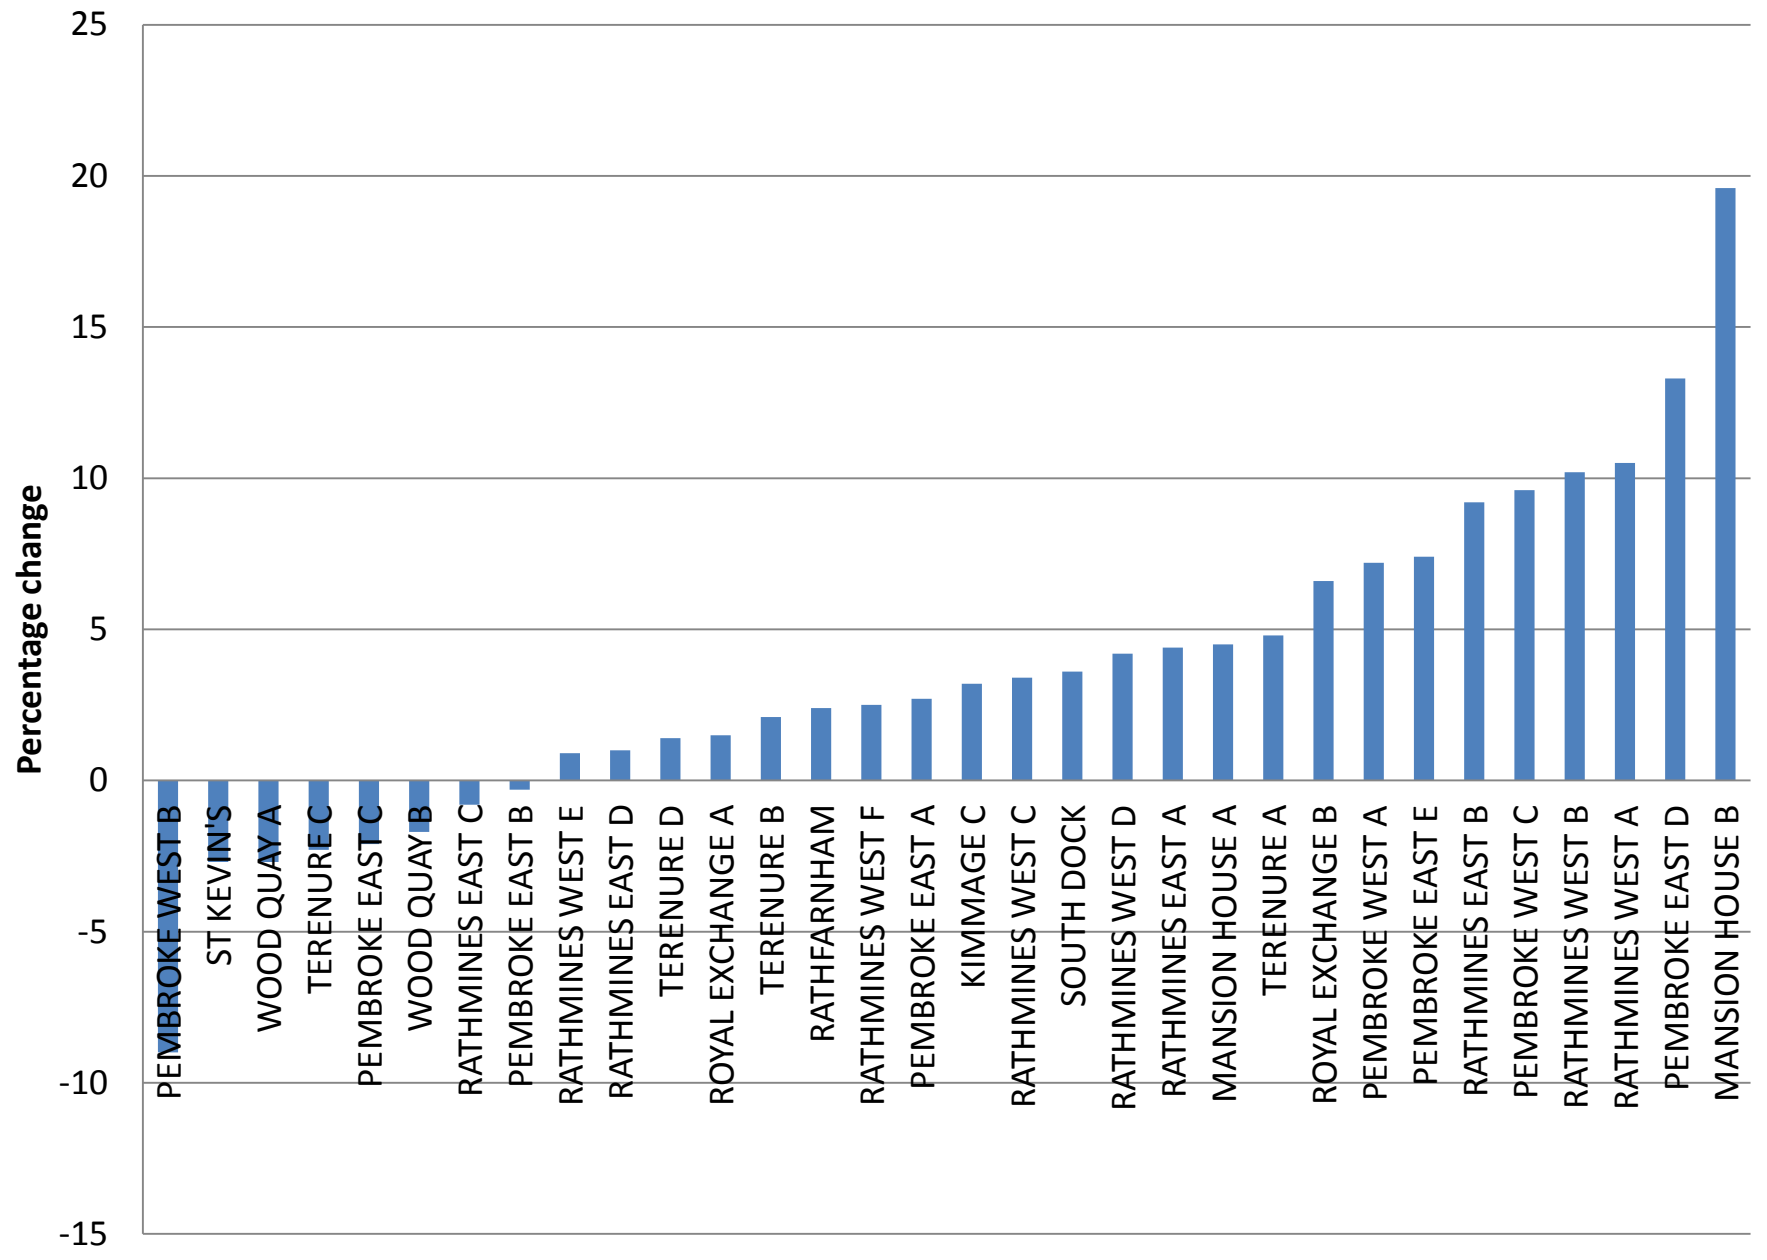

Percentage population change, South East Area, 2011 - 2016