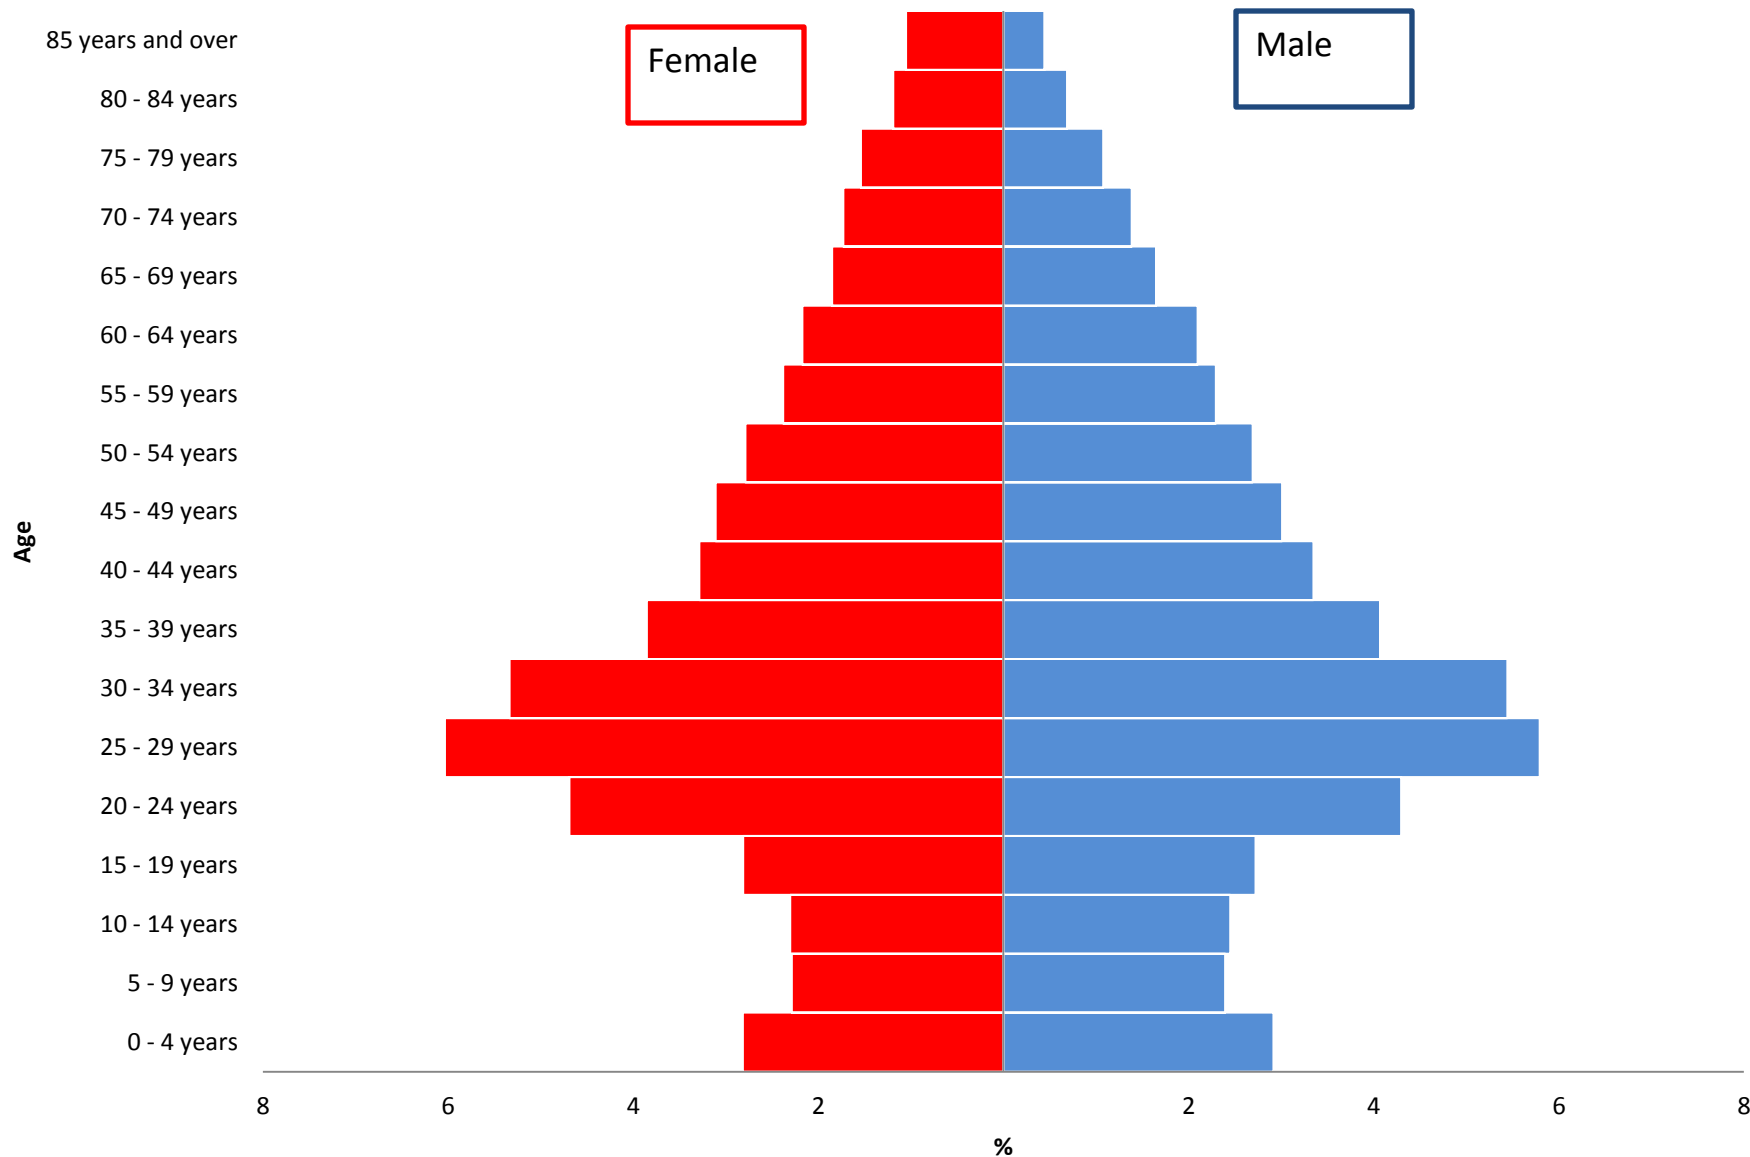

Source: CSO, Census 2011

- Between 2002 and 2011, the population of Dublin City increased from 495,781 to 527,612
- This map shows that population change was not uniform across the City – with parts of the City, such as Docklands, experiencing significant growth over the period and areas outside the Canals losing population

Dublin City - Age and Population, 2011

Age structure of the four Dublin local authority areas, 2011

Population change, Dublin and Dublin City, 2011 - 2016

Population change, 4 Dublin Local Authorities, 2011 - 2016