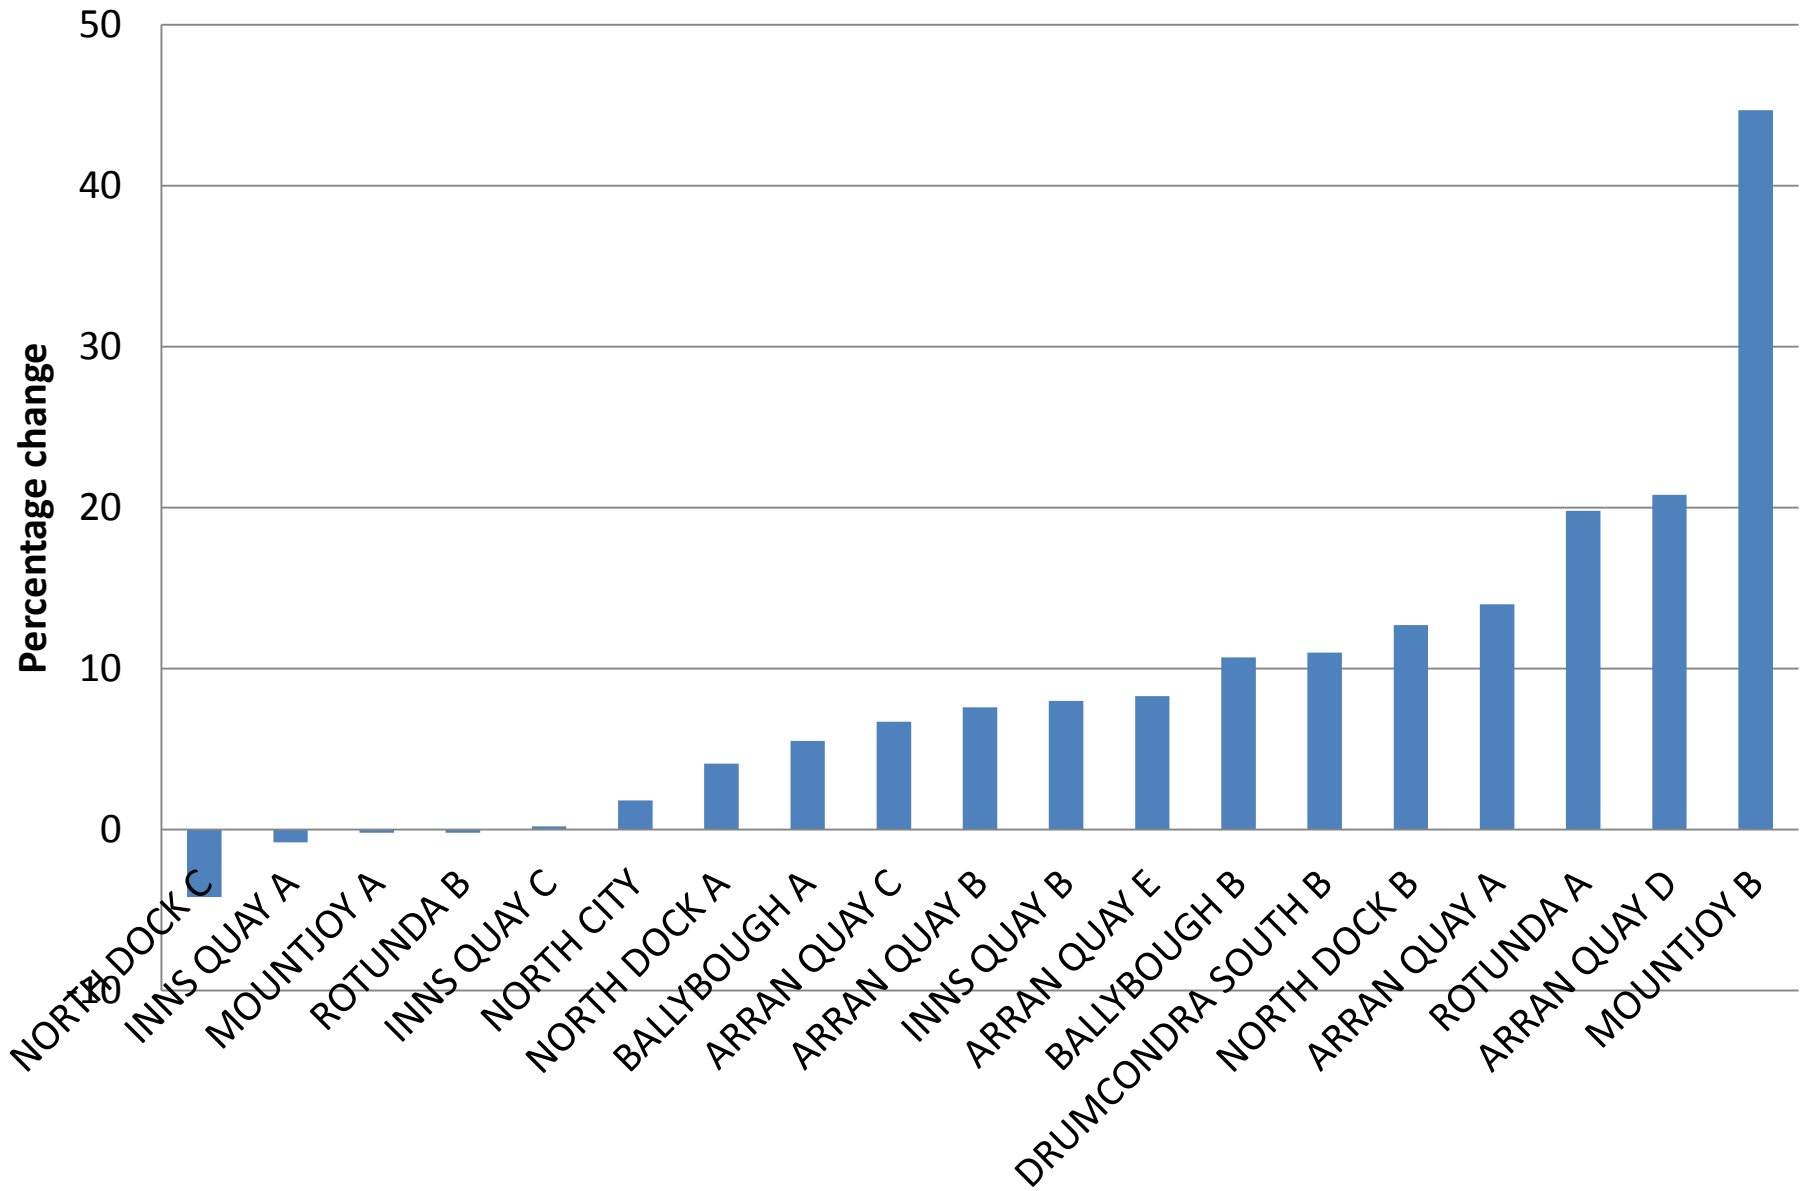

Percentage population change, South East Area, 2011 - 2016

Percentage population change, Central Area, 2011 - 2016