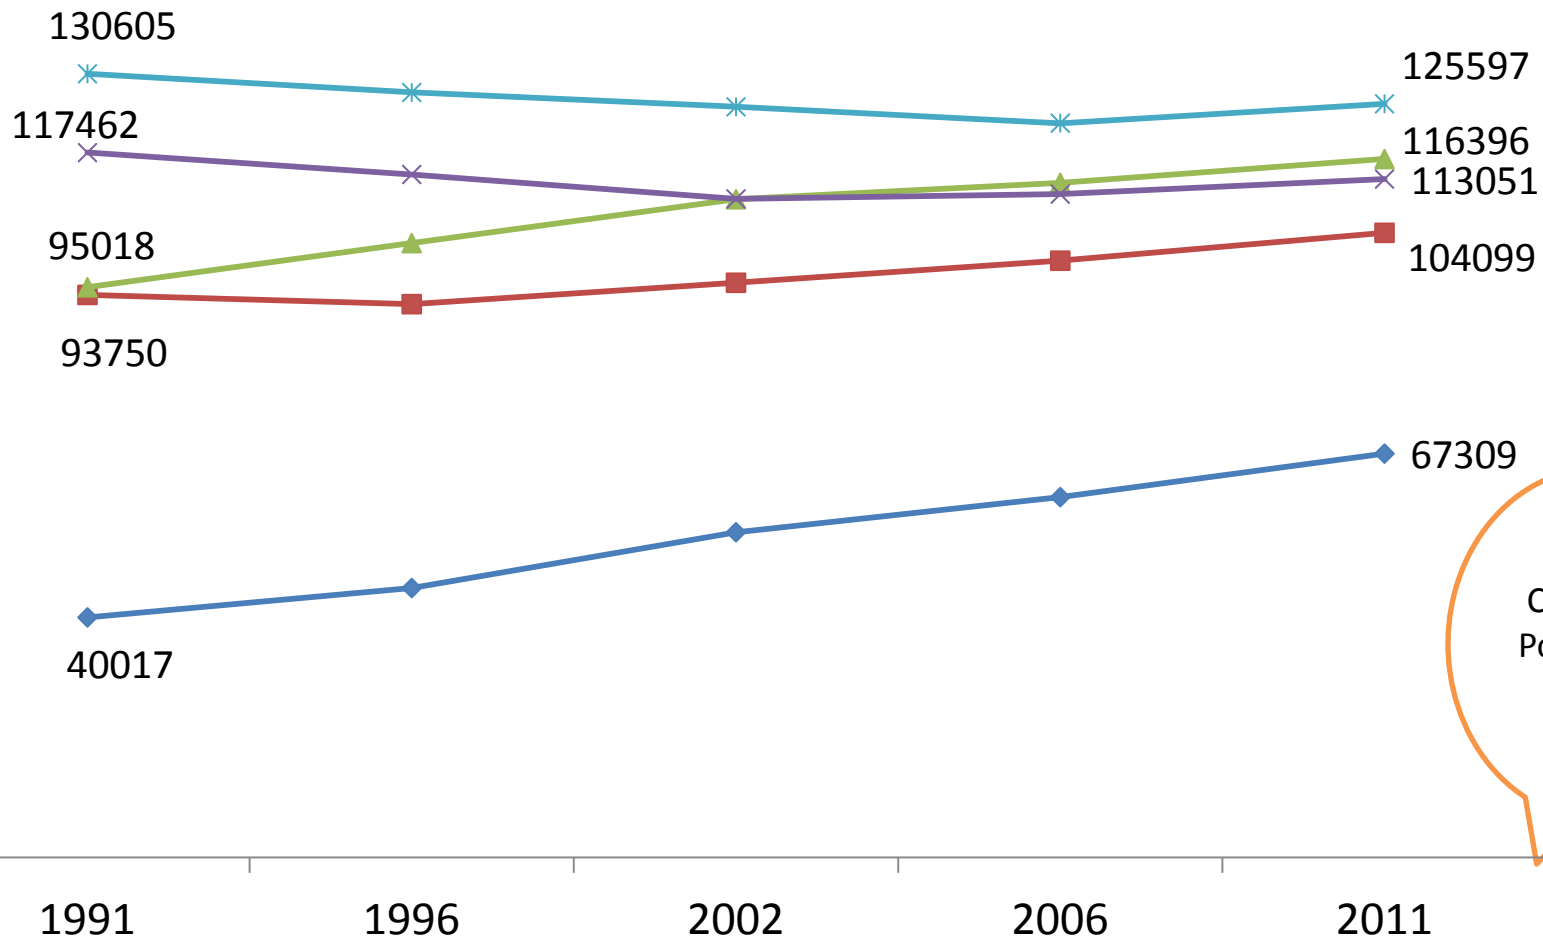

Source: CSO, Census 2011

- Between 2002 and 2011, the population of Dublin City increased from 495,781 to 527,612
- This map shows that population change was not uniform across the City – with parts of the City, such as Docklands, experiencing significant growth over the period and areas outside the Canals losing population

Dublin City Council Admin Areas, Population Change 1991 - 2011

- Dublin Central
- Dublin South Central
- Dublin South East
- Dublin North West
- Dublin North Central

2016
Census of
Population
coming
soon!

Dublin City - Age and Population, 2011

Age structure of the four Dublin local authority areas, 2011

Population change, Dublin and Dublin City, 2011 - 2016

Population change, 4 Dublin Local Authorities, 2011 - 2016