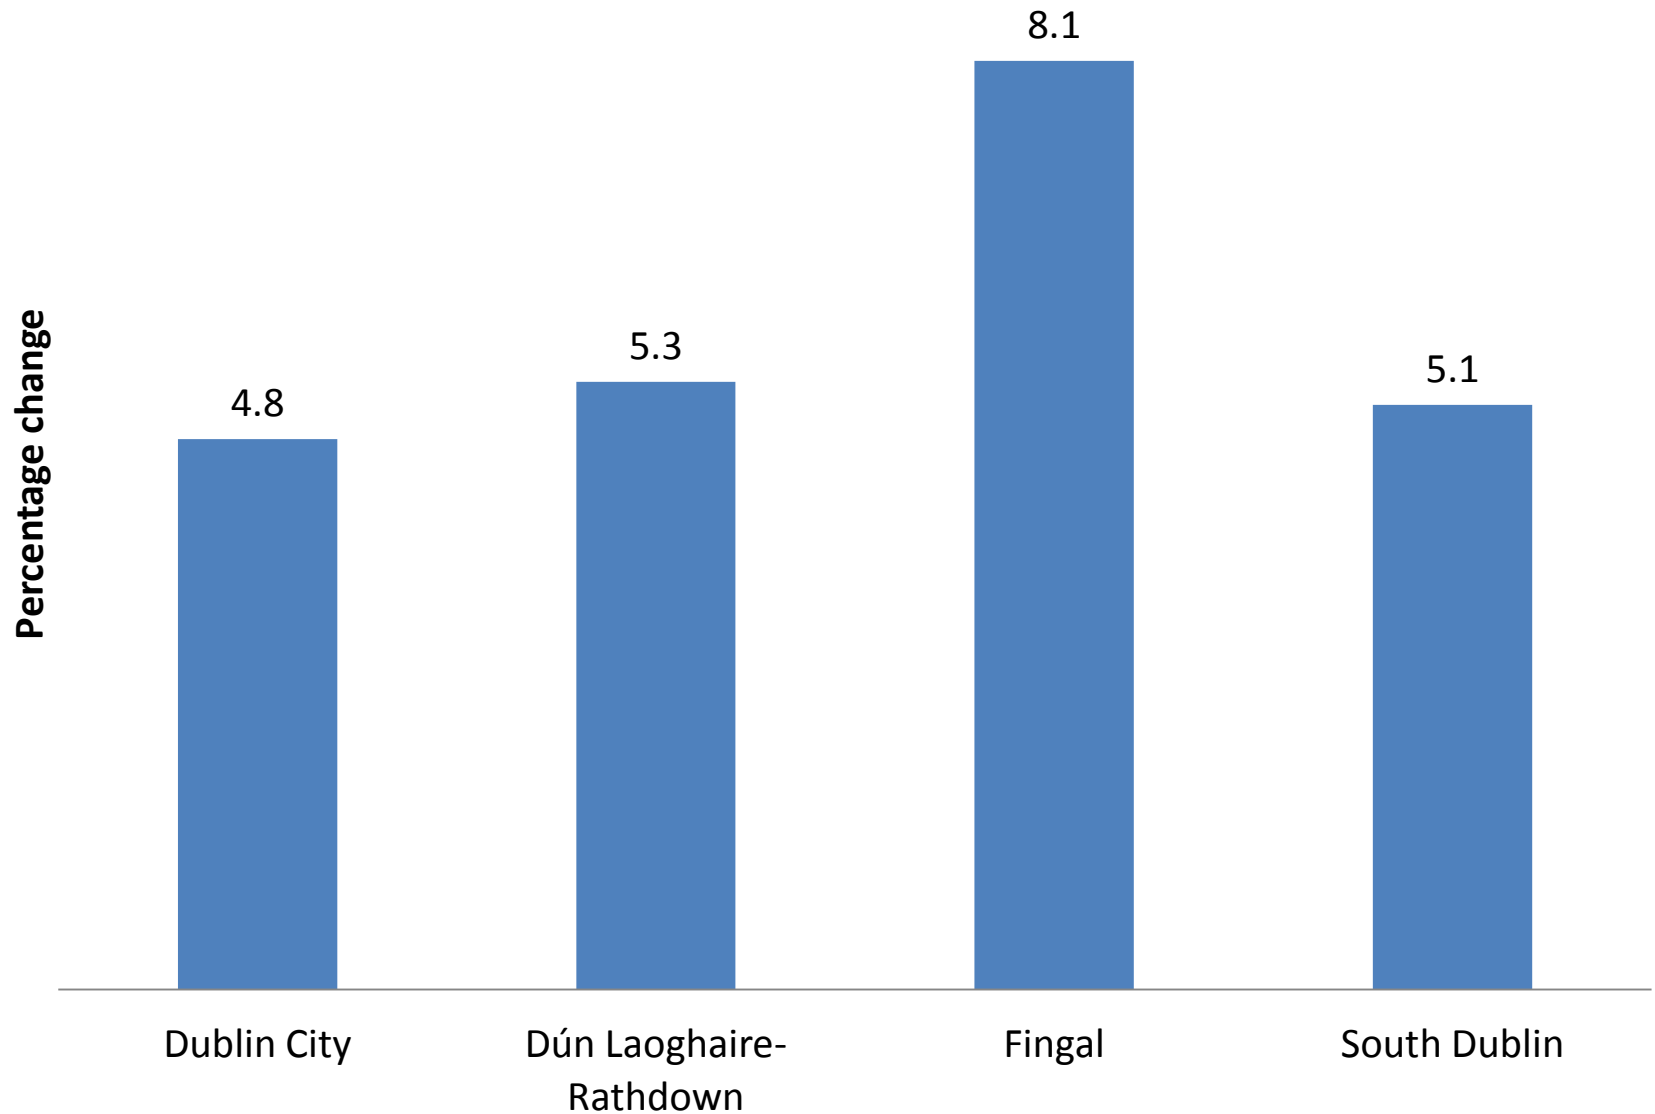

Dublin City - Age and Population, 2011

Age structure of the four Dublin local authority areas, 2011

Population change, Dublin and Dublin City, 2011 - 2016

Population change, 4 Dublin Local Authorities, 2011 - 2016

Percentage population change, DCC Administrative Areas, 2011 - 2016

Population change, DCC Administrative Areas, Actual Numbers, 2011 - 2016

Top 10 Electoral Divisions ordered by population decrease, 2011-2016, State