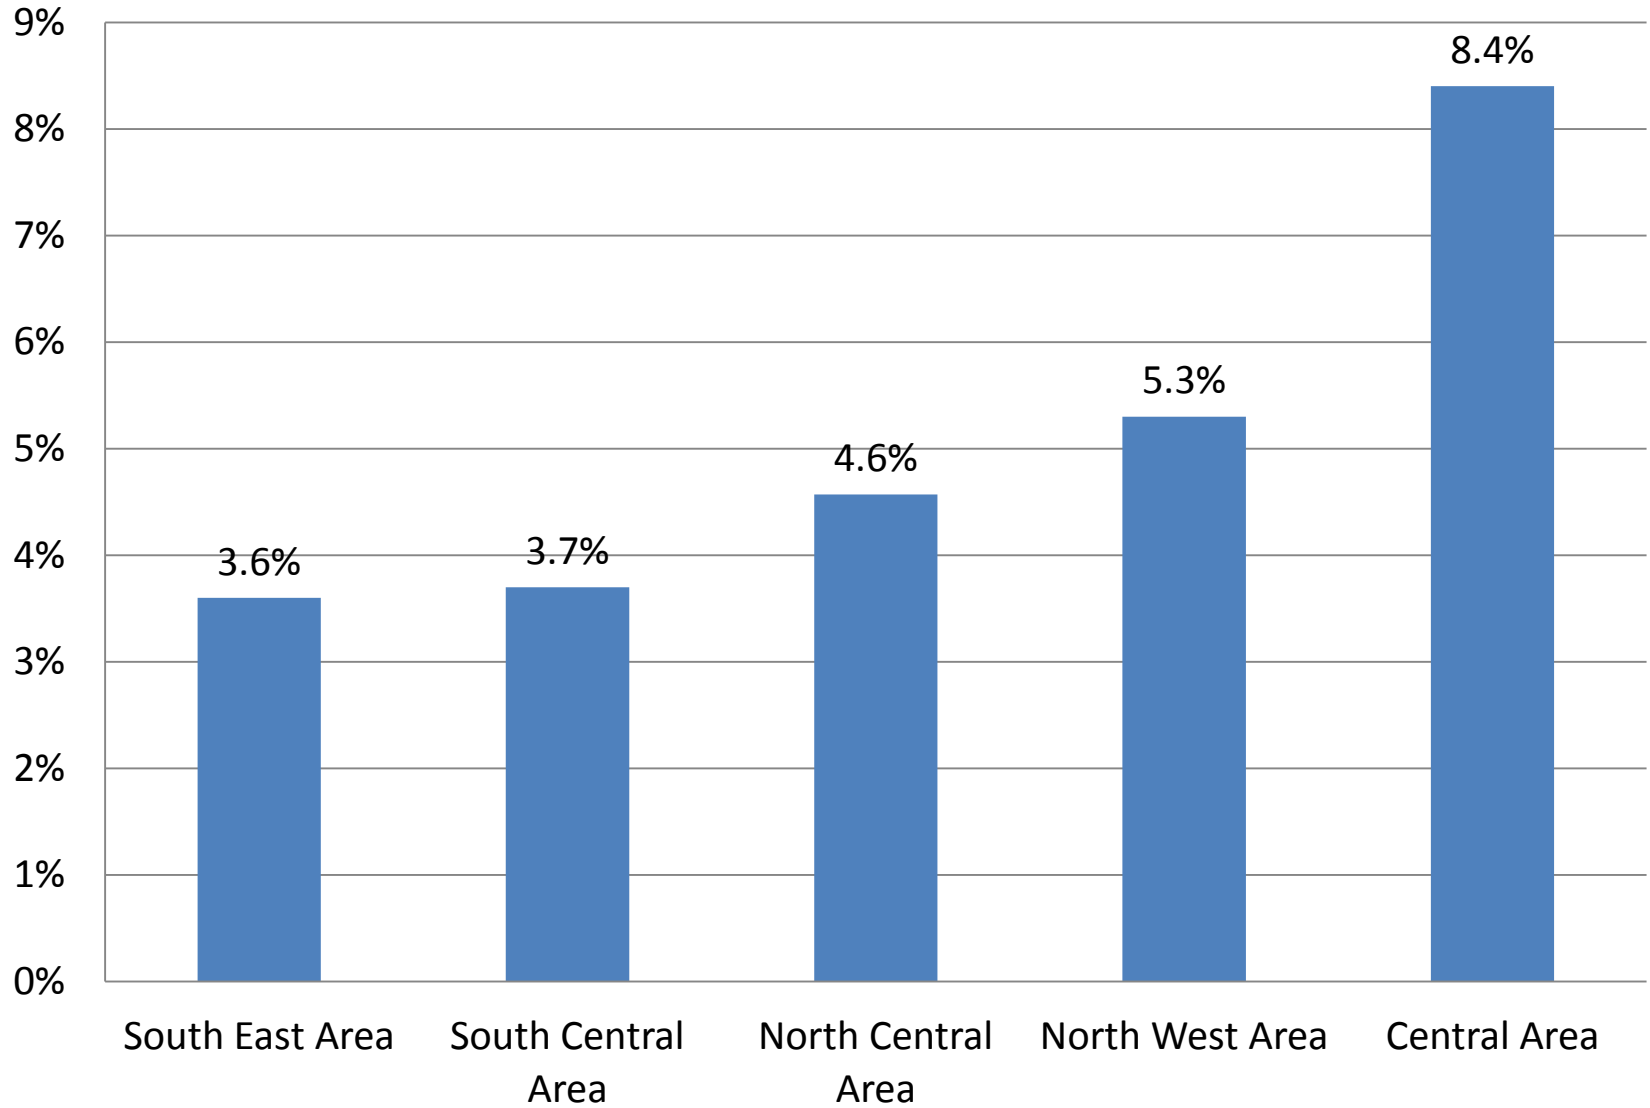

Source: CSO, Census 2011

- Between 2002 and 2011, the population of Dublin City increased from 495,781 to 527,612
- This map shows that population change was not uniform across the City – with parts of the City, such as Docklands, experiencing significant growth over the period and areas outside the Canals losing population

Dublin City Council Admin Areas, Population Change 1991 - 2011

- Dublin Central
- Dublin South Central
- Dublin South East
- Dublin North West
- Dublin North Central

2016
Census of
Population
coming
soon!

Dublin City - Age and Population, 2011

Age structure of the four Dublin local authority areas, 2011

Population change, Dublin and Dublin City, 2011 - 2016

Population change, 4 Dublin Local Authorities, 2011 - 2016

Percentage population change, DCC Administrative Areas, 2011 - 2016

Population change, DCC Administrative Areas, Actual Numbers, 2011 - 2016

Top 10 Electoral Divisions ordered by population decrease, 2011-2016, State