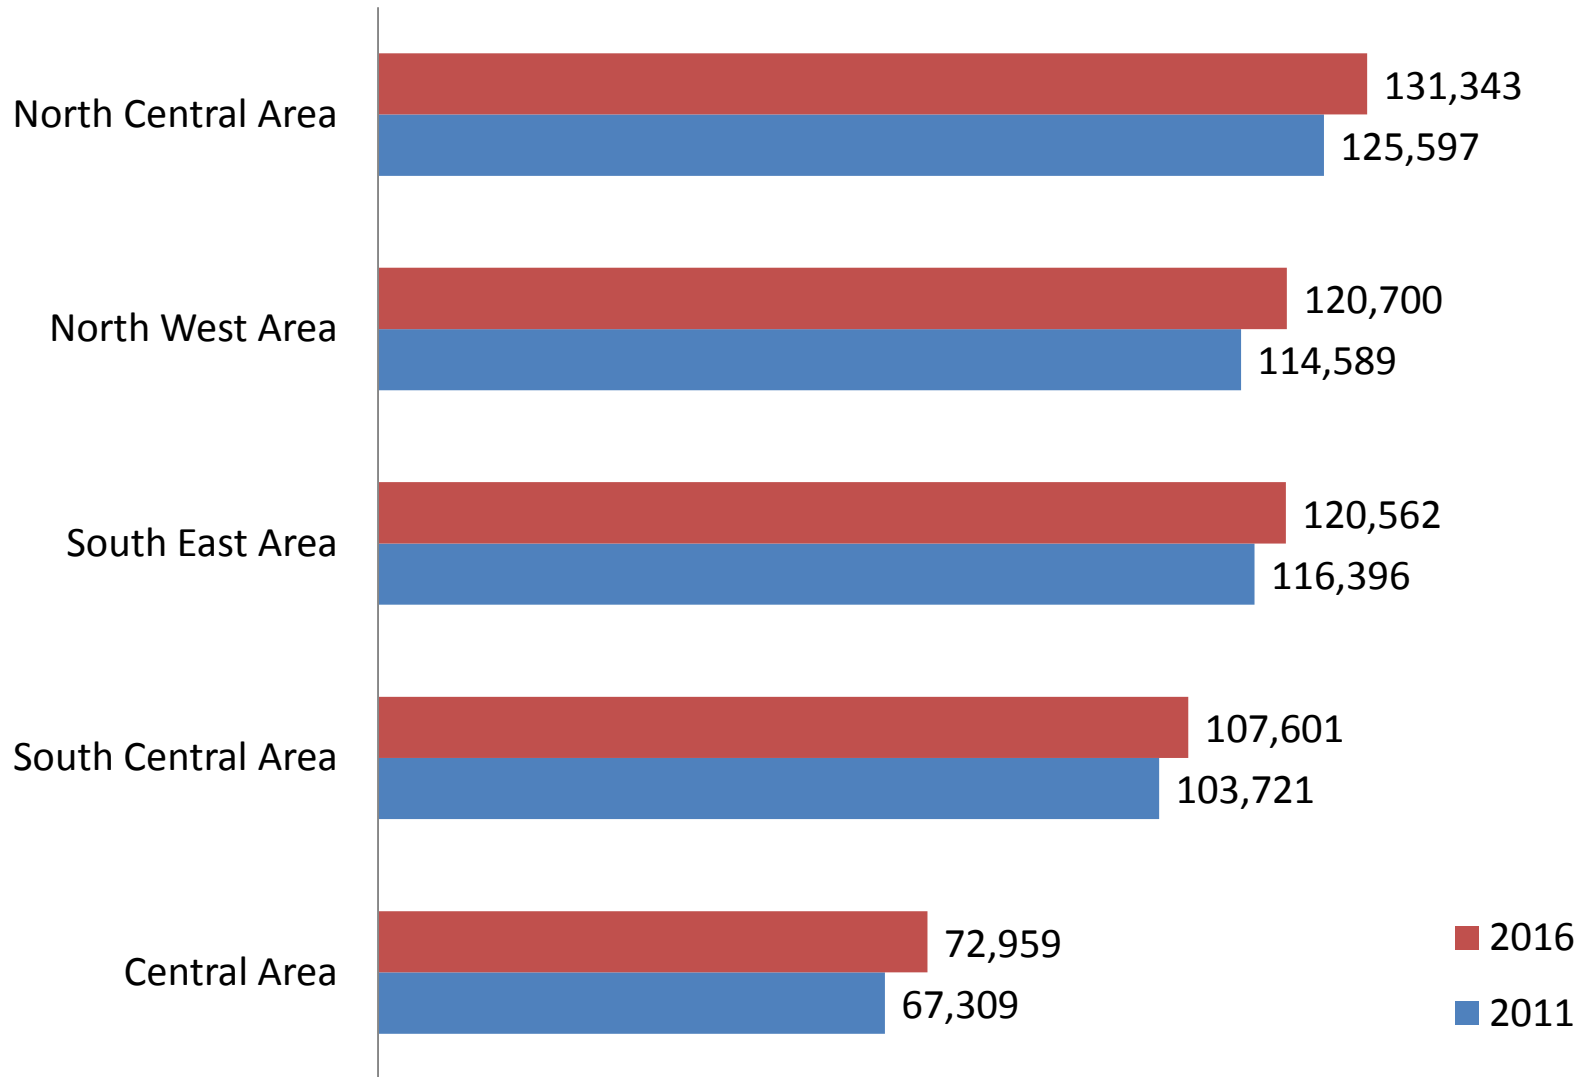

Source: CSO, Census 2011

- Between 2002 and 2011, the population of Dublin City increased from 495,781 to 527,612
- This map shows that population change was not uniform across the City – with parts of the City, such as Docklands, experiencing significant growth over the period and areas outside the Canals losing population

Dublin City Council Admin Areas, Population Change 1991 - 2011

- Dublin Central
- Dublin South Central
- Dublin South East
- Dublin North West
- Dublin North Central

2016
Census of
Population
coming
soon!

Dublin City - Age and Population, 2011

Age structure of the four Dublin local authority areas, 2011

Population change, Dublin and Dublin City, 2011 - 2016

Population change, 4 Dublin Local Authorities, 2011 - 2016

Percentage population change, DCC Administrative Areas, 2011 - 2016

Population change, DCC Administrative Areas, Actual Numbers, 2011 - 2016

Top 10 Electoral Divisions ordered by population decrease, 2011-2016, State