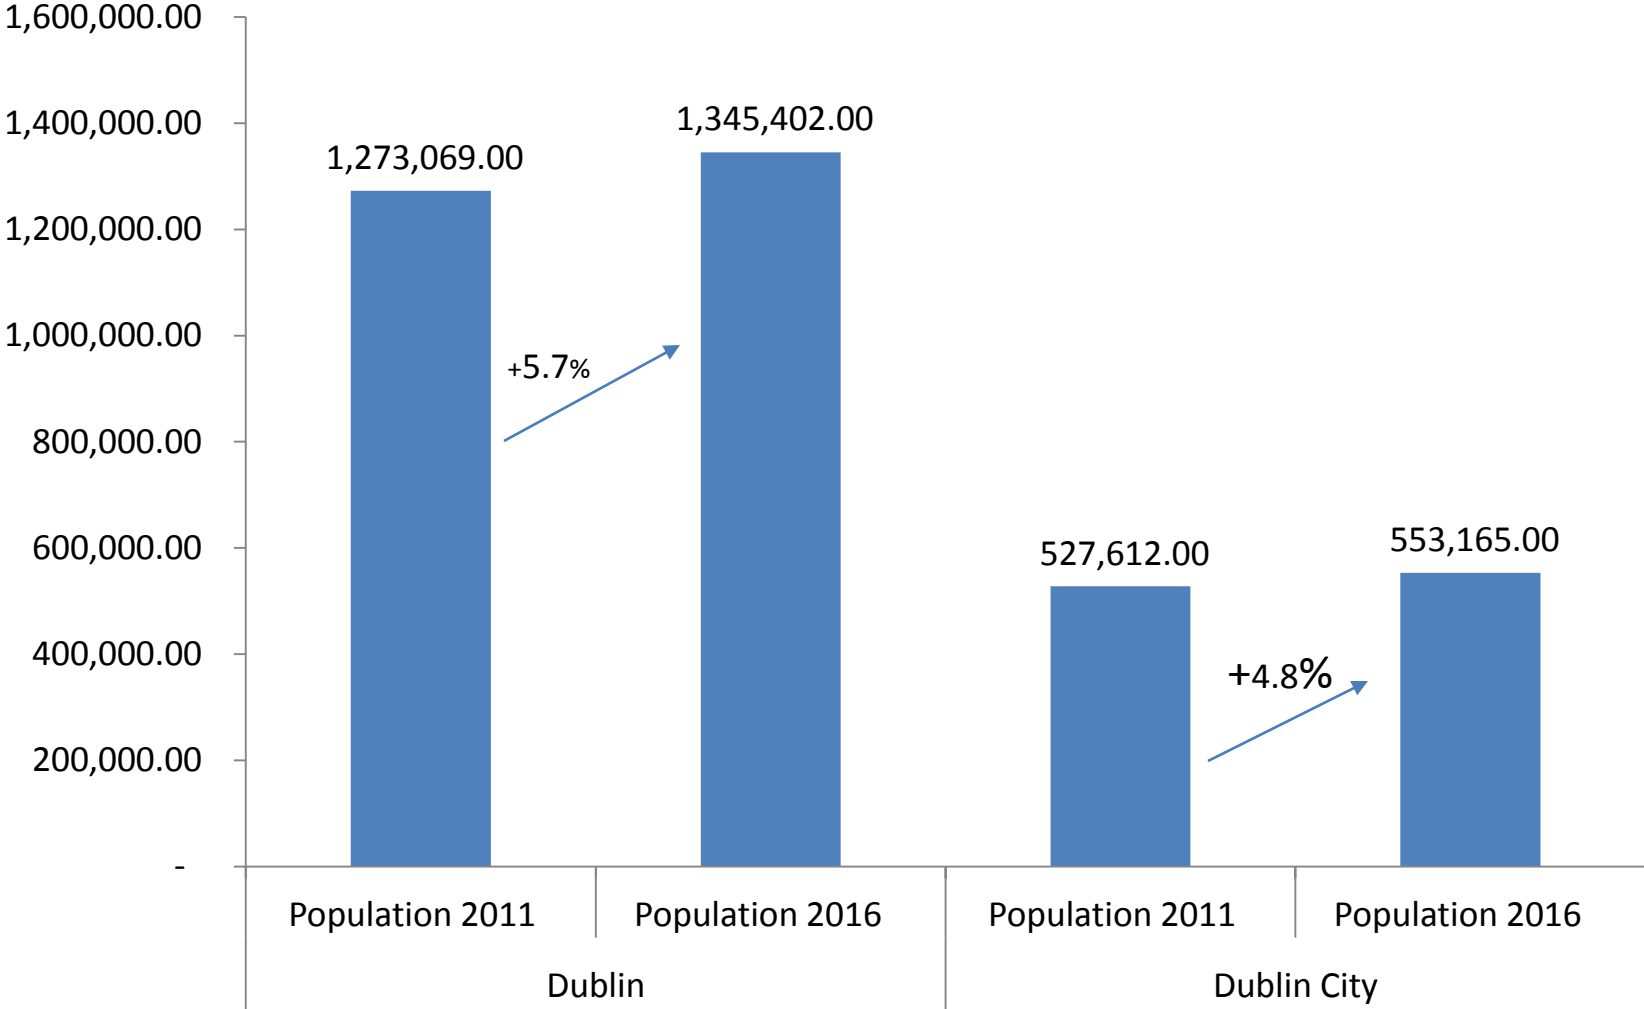

Source: CSO, Census 2011

- Between 2002 and 2011, the population of Dublin City increased from 495,781 to 527,612
- This map shows that population change was not uniform across the City – with parts of the City, such as Docklands, experiencing significant growth over the period and areas outside the Canals losing population

Dublin City Council Admin Areas, Population Change 1991 - 2011

- Dublin Central
- Dublin South Central
- Dublin South East
- Dublin North West
- Dublin North Central

2016
Census of
Population
coming
soon!

Dublin City - Age and Population, 2011

Age structure of the four Dublin local authority areas, 2011

Population change, Dublin and Dublin City, 2011 - 2016

Population change, 4 Dublin Local Authorities, 2011 - 2016