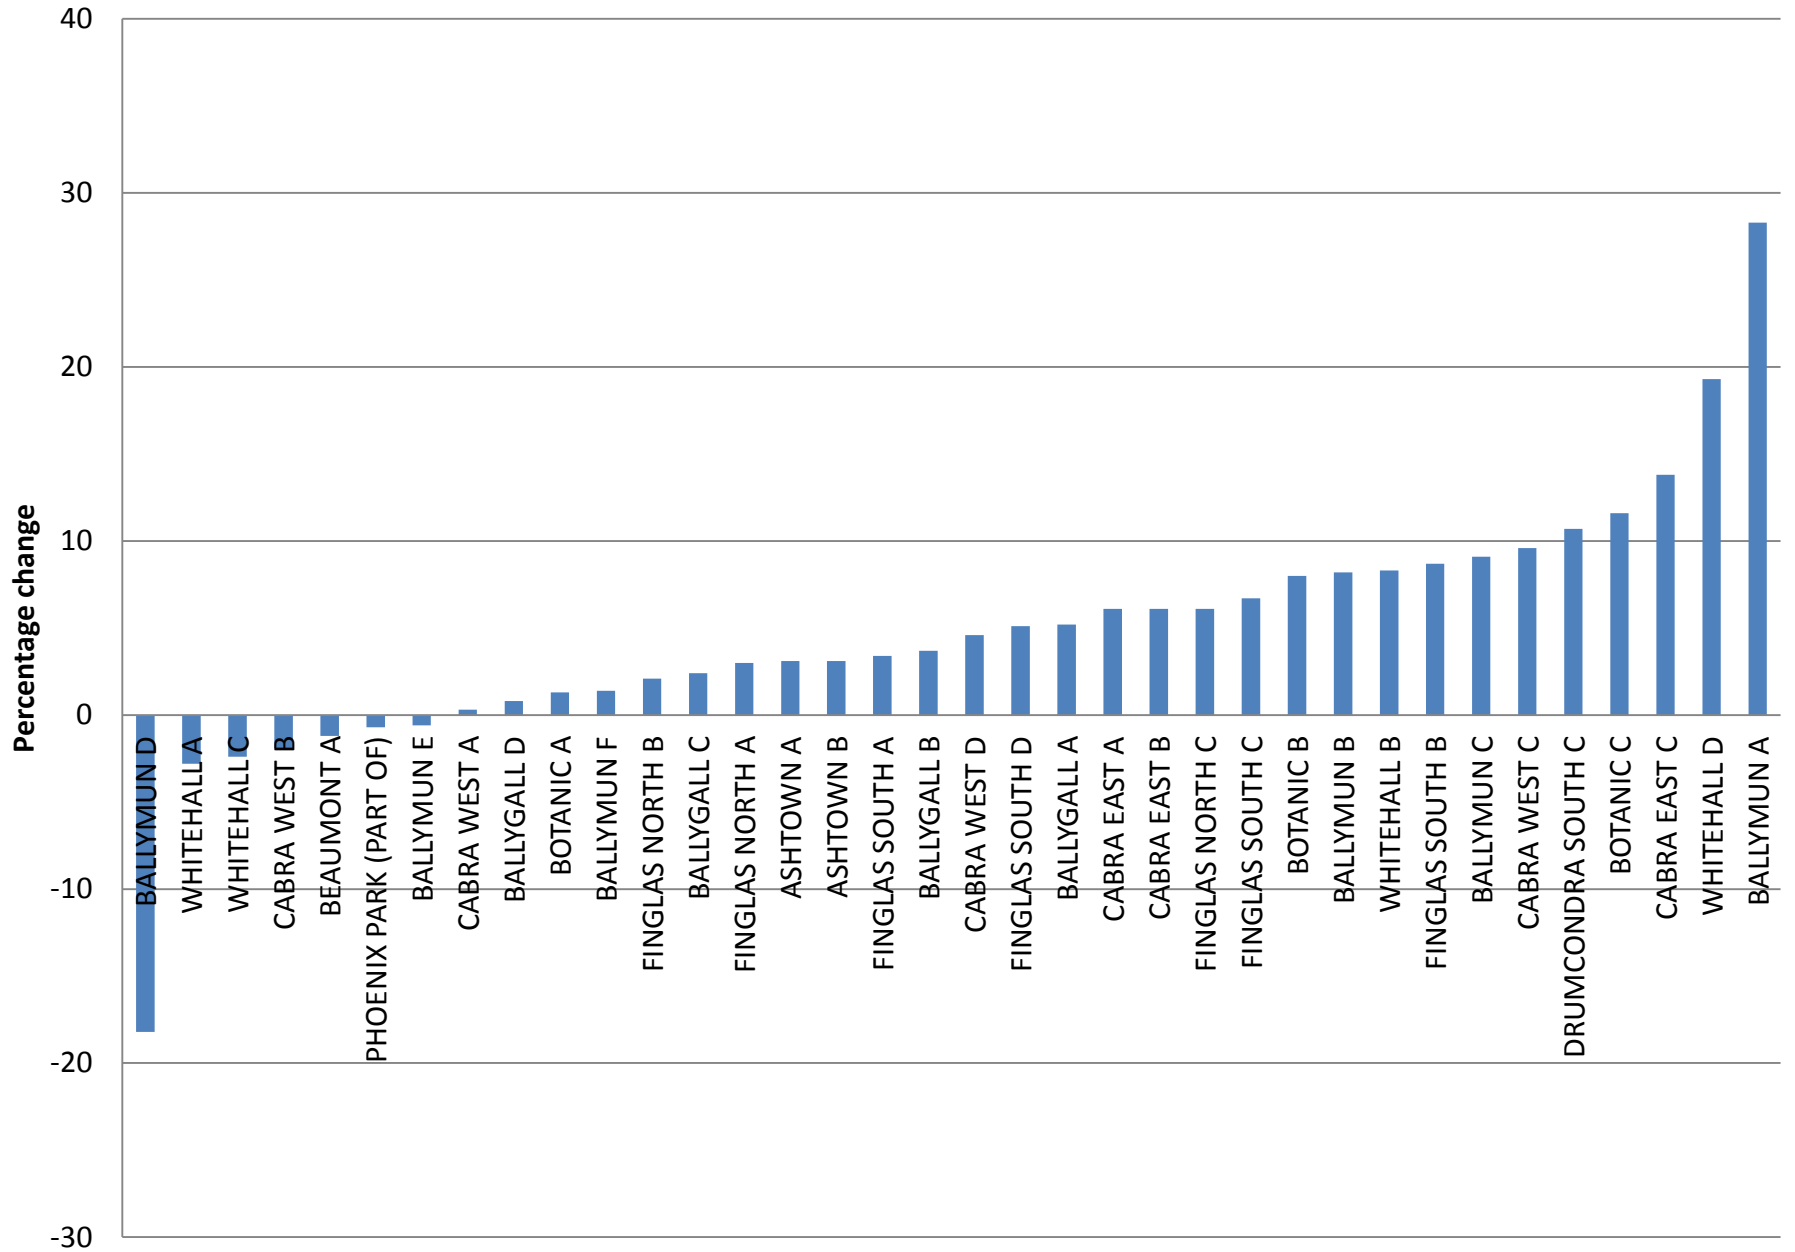

Source: CSO, Census 2011

- Between 2002 and 2011, the population of Dublin City increased from 495,781 to 527,612
- This map shows that population change was not uniform across the City – with parts of the City, such as Docklands, experiencing significant growth over the period and areas outside the Canals losing population

Dublin City - Age and Population, 2011

Age structure of the four Dublin local authority areas, 2011

Population change, Dublin and Dublin City, 2011 - 2016

Population change, 4 Dublin Local Authorities, 2011 - 2016

Percentage population change, Central Area, 2011 - 2016

Percentage population change, South East Area, 2011 - 2016

Percentage population change, South Central Area, 2011 - 2016

Percentage population change, North West Area, 2011 - 2016

Percentage population change, North Central Area, 2011 - 2016