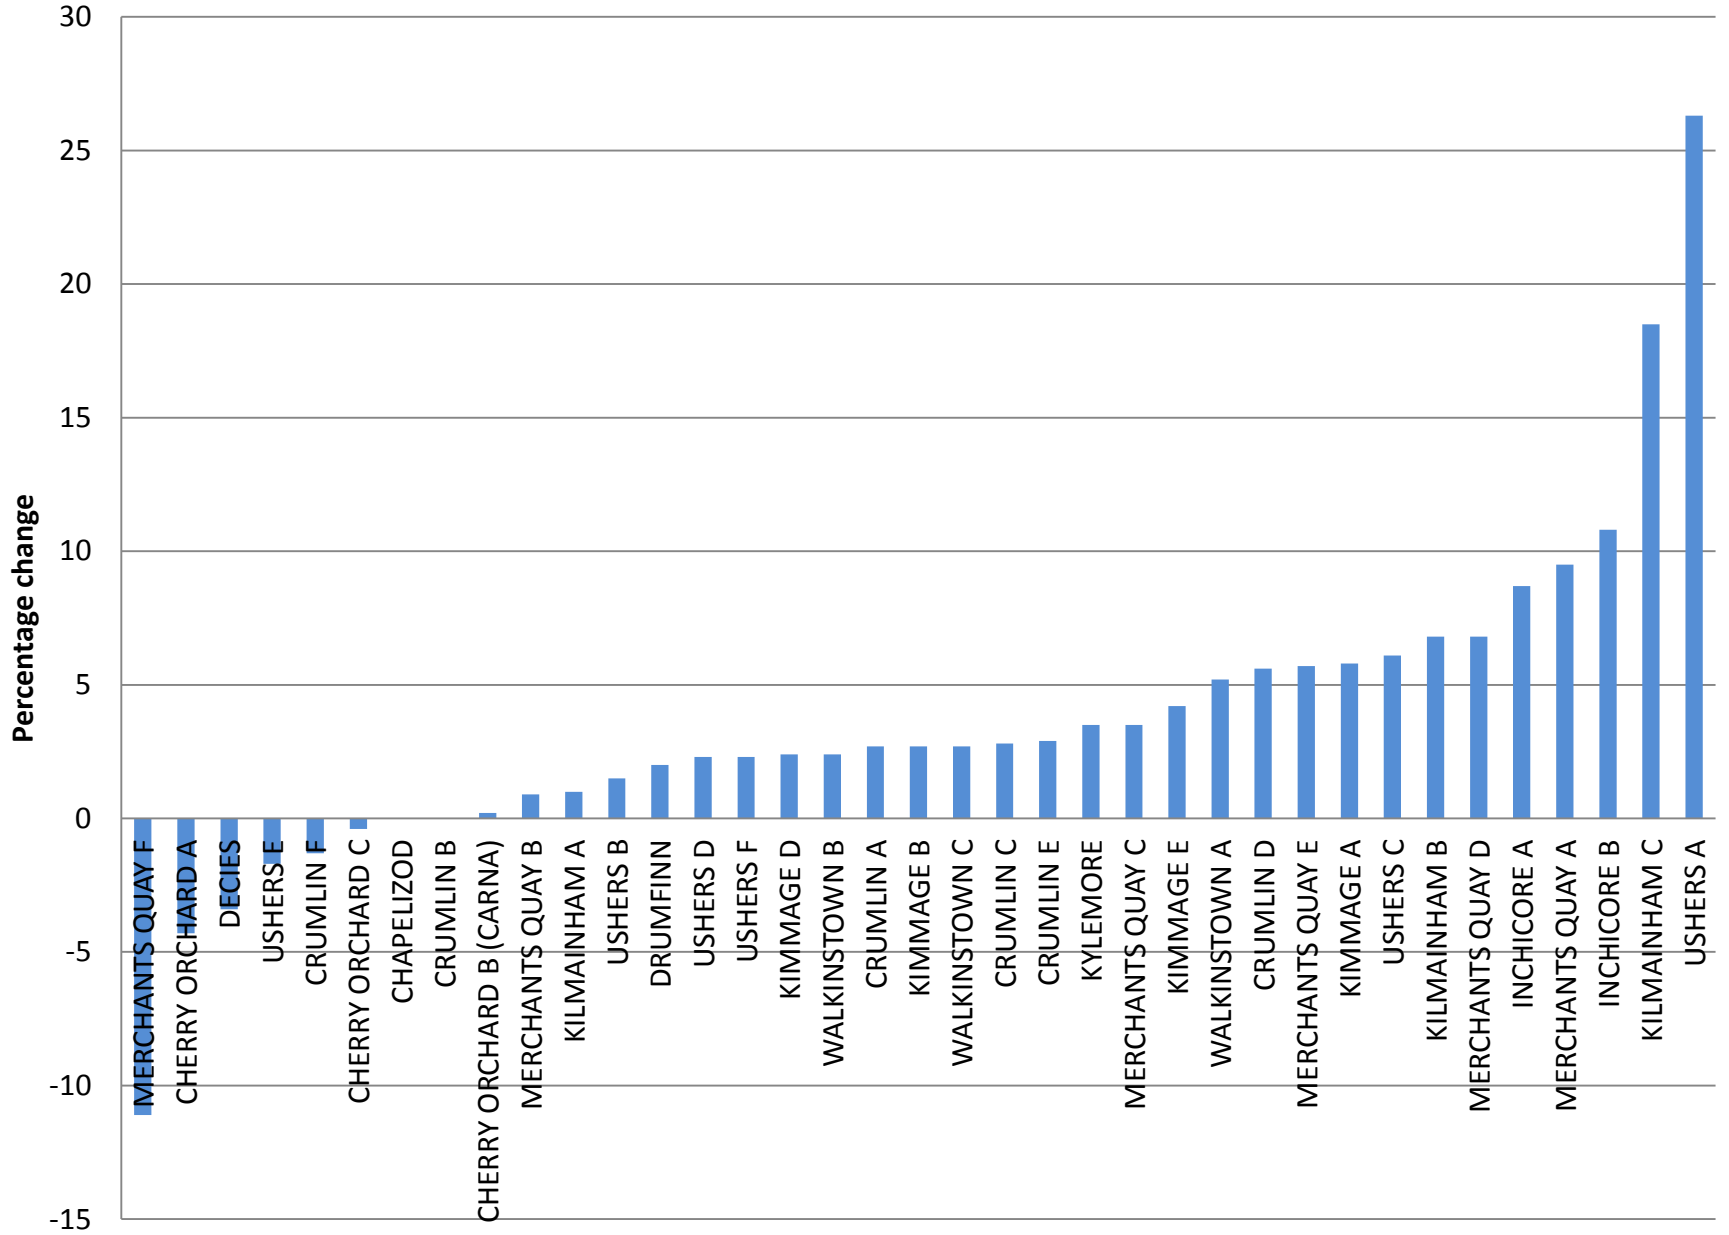

Source: CSO, Census 2011

- Between 2002 and 2011, the population of Dublin City increased from 495,781 to 527,612
- This map shows that population change was not uniform across the City – with parts of the City, such as Docklands, experiencing significant growth over the period and areas outside the Canals losing population

Dublin City - Age and Population, 2011

Age structure of the four Dublin local authority areas, 2011

Population change, Dublin and Dublin City, 2011 - 2016

Population change, 4 Dublin Local Authorities, 2011 - 2016

Electoral Division	County	Population 2011	Population 2016	Actual change	Percentage change
1 Ballymun D	Dublin City	2,961	2,423	-538	-18.2
2 Clifden	Galway County	2,613	2,145	-468	-17.9
3 Eyre Square	Galway City	4,461	4,102	-359	-8.0
4 Sligo North	Sligo	5,502	5,168	-334	-6.1
5 Pembroke West B	Dublin City	3,174	2,887	-287	-9.0
6 Merchants Quay F	Dublin City	2,405	2,138	-267	-11.1
7 Knocknaheeny	Cork City	4,301	4,050	-251	-5.8
8 Galvone B	Limerick City	878	660	-218	-24.8
9 Cross Roads	Donegal	2,149	1,952	-197	-9.2
10 Cappavilla	Clare	1,038	847	-191	-18.4

Percentage population change, Central Area, 2011 - 2016

Percentage population change, South East Area, 2011 - 2016

Percentage population change, South Central Area, 2011 - 2016

Percentage population change, North West Area, 2011 - 2016