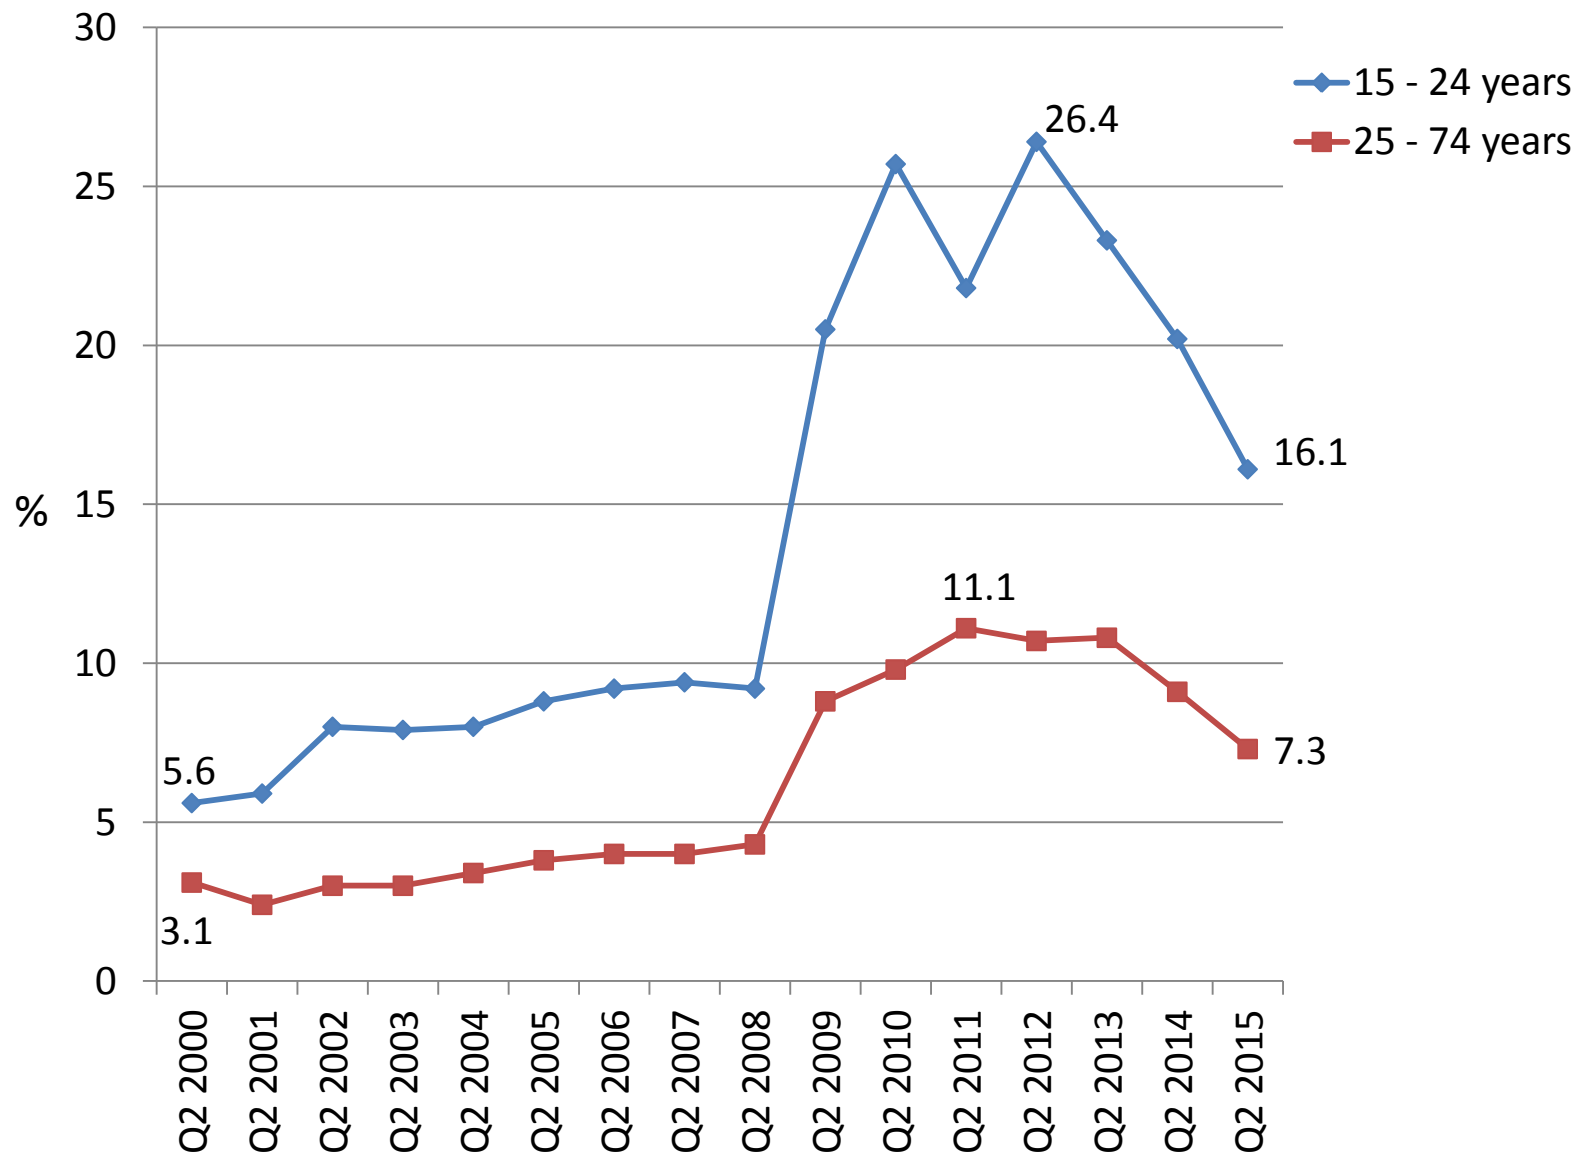

Persons aged 15 years and over in employment (thousands), Dublin Region, 2005 - 2016

Source: CSO, QNHS 2016

Unemployment rate (15 – 74 years) (%), Dublin Region, 2005 - 2016

Source: QNHS, CSO 2016

Unemployment rate, 15 – 24 years and 25 – 74 years, Dublin Region, 2000 - 2015

Persons aged 15 years and over in employment (thousands) and economic sector, Dublin Region

Source: QNHS, CSO 2016

Persons in jobless households (%) Dublin Region, 2009 - 2015

Proportion of persons in jobless households, male / female, 2009 - 2015