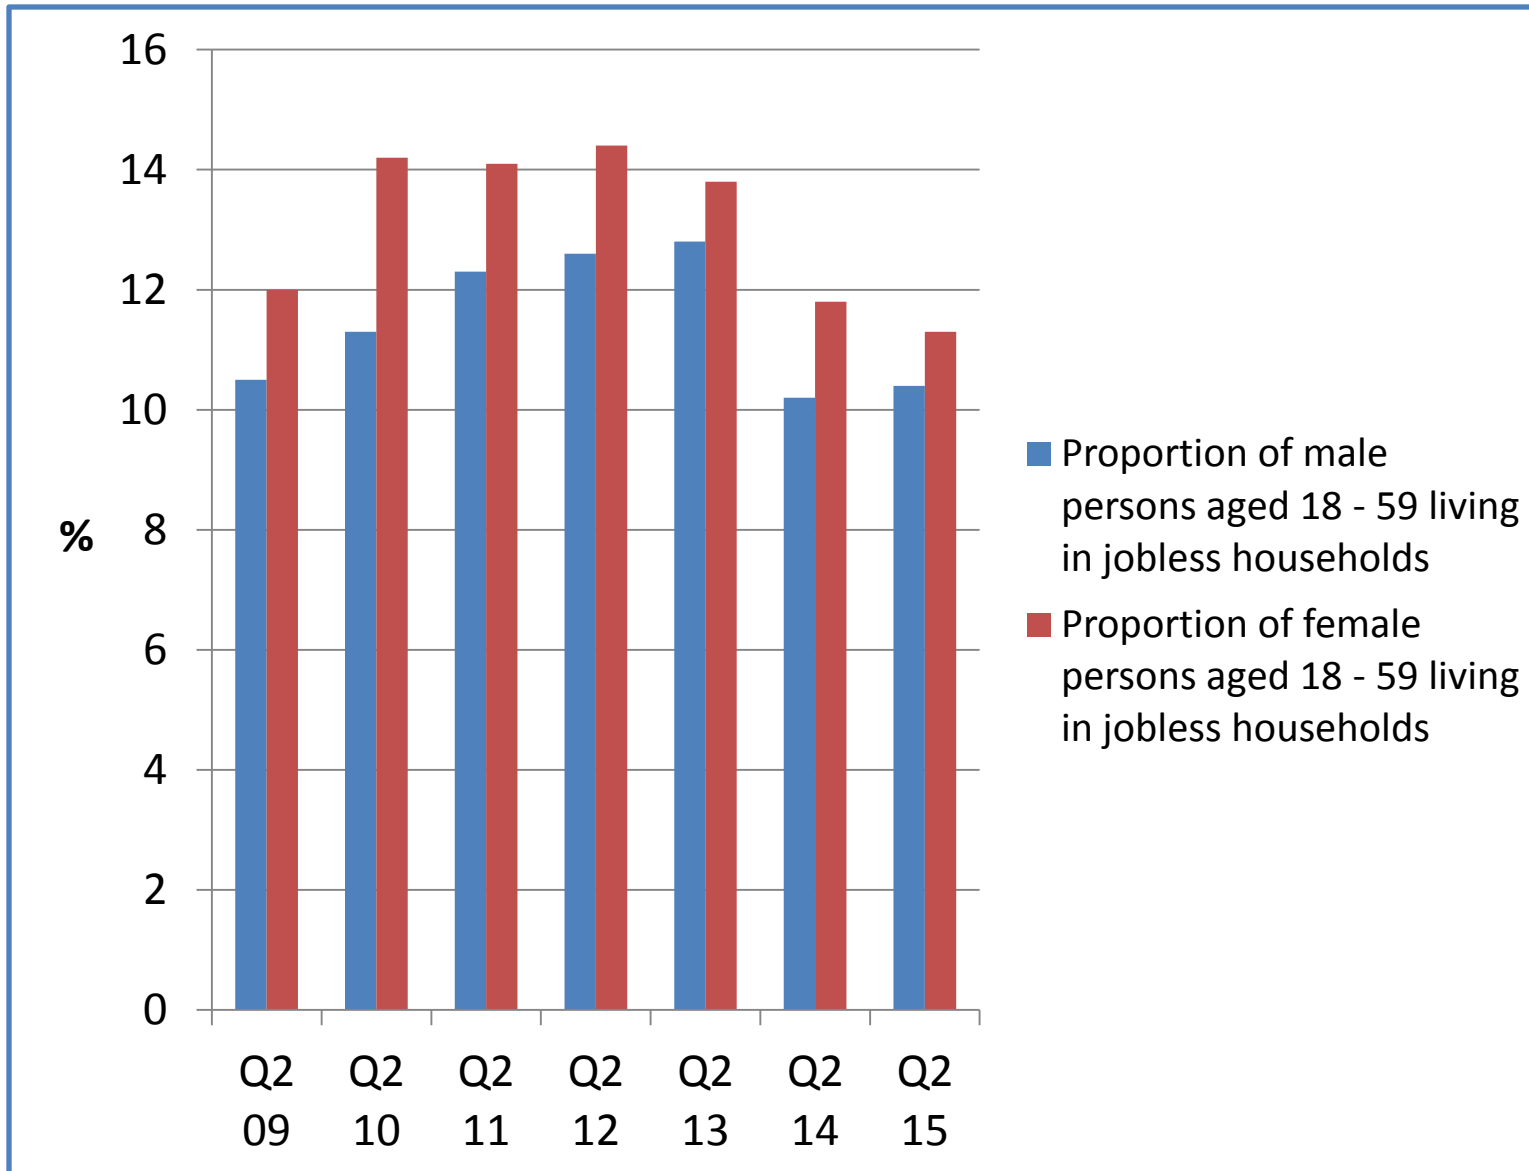

Persons aged 15 years and over in employment (thousands), Dublin Region, 2005 - 2016

Source: CSO, QNHS 2016

Unemployment rate (15 – 74 years) (%), Dublin Region, 2005 - 2016

Source: QNHS, CSO 2016

Unemployment rate, 15 – 24 years and 25 – 74 years, Dublin Region, 2000 - 2015

Persons aged 15 years and over in employment (thousands) and economic sector, Dublin Region

Source: QNHS, CSO 2016

Persons in jobless households (%) Dublin Region, 2009 - 2015

Proportion of persons in jobless households, male / female, 2009 - 2015