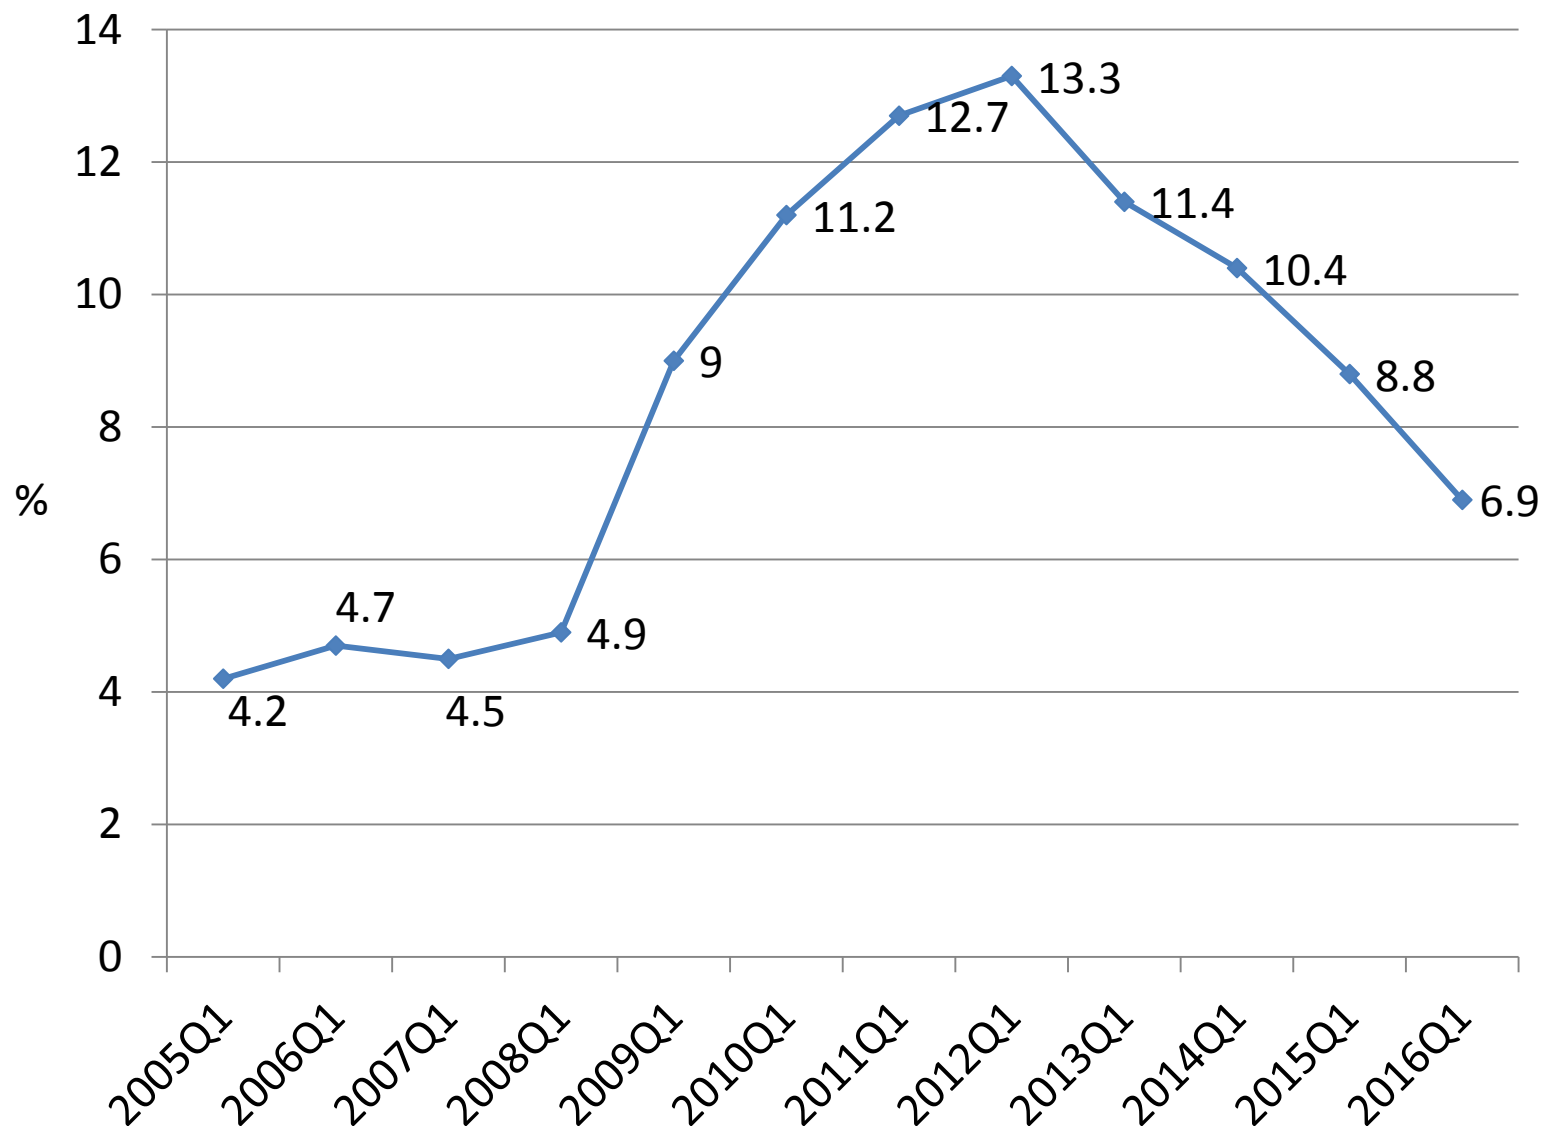

Persons aged 15 years and over in employment (thousands), Dublin Region, 2005 - 2016

Source: CSO, QNHS 2016

Unemployment rate (15 – 74 years) (%), Dublin Region, 2005 - 2016

Source: QNHS, CSO 2016

Unemployment rate, 15 – 24 years and 25 – 74 years, Dublin Region, 2000 - 2015

Persons aged 15 years and over in employment (thousands) and economic sector, Dublin Region

Source: QNHS, CSO 2016

Persons in jobless households (%) Dublin Region, 2009 - 2015

Proportion of persons in jobless households, male / female, 2009 - 2015