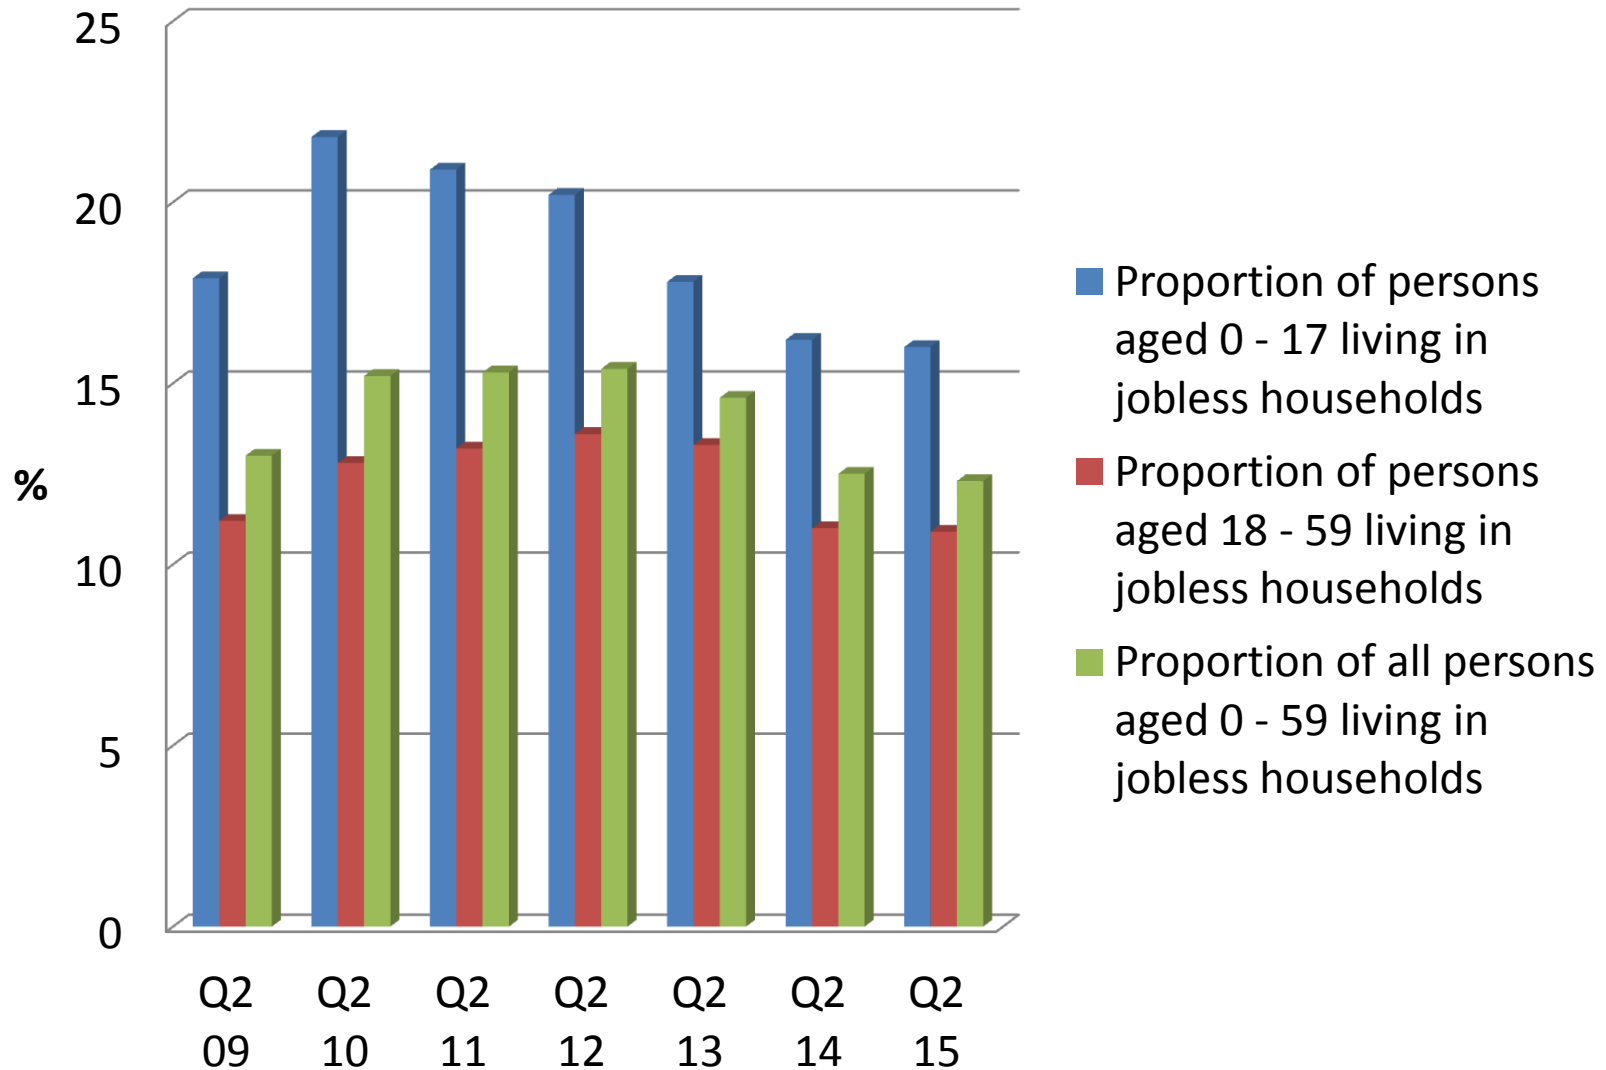

Persons aged 15 years and over in employment (thousands), Dublin Region, 2005 - 2016

Source: CSO, QNHS 2016

Unemployment rate (15 – 74 years) (%), Dublin Region, 2005 - 2016

Source: QNHS, CSO 2016

Unemployment rate, 15 – 24 years and 25 – 74 years, Dublin Region, 2000 - 2015

Persons aged 15 years and over in employment (thousands) and economic sector, Dublin Region

Source: QNHS, CSO 2016

Persons in jobless households (%) Dublin Region, 2009 - 2015

Proportion of persons in jobless households, male / female, 2009 - 2015