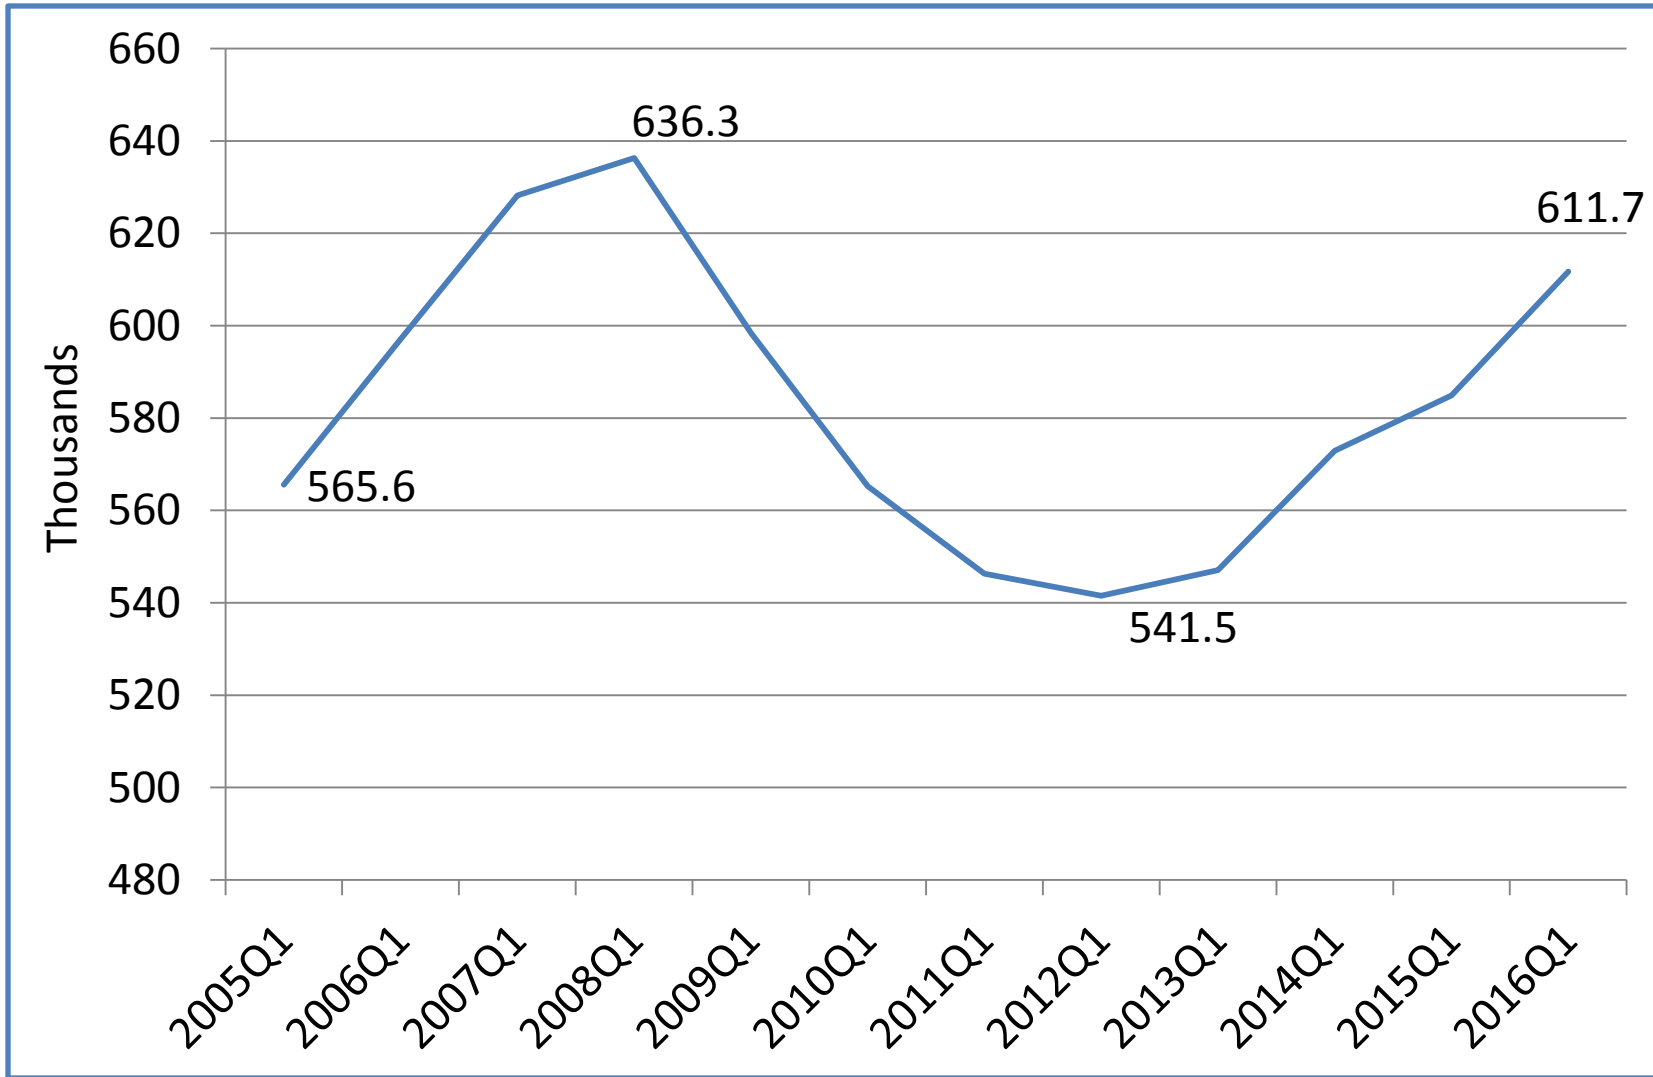

Persons aged 15 years and over in employment (thousands), Dublin Region, 2005 - 2016

Source: CSO, QNHS 2016

Unemployment rate (15 – 74 years) (%), Dublin Region, 2005 - 2016

Source: QNHS, CSO 2016

Unemployment rate, 15 – 24 years and 25 – 74 years, Dublin Region, 2000 - 2015

Persons aged 15 years and over in employment (thousands) and economic sector, Dublin Region

Source: QNHS, CSO 2016

Persons in jobless households (%) Dublin Region, 2009 - 2015

Proportion of persons in jobless households, male / female, 2009 - 2015