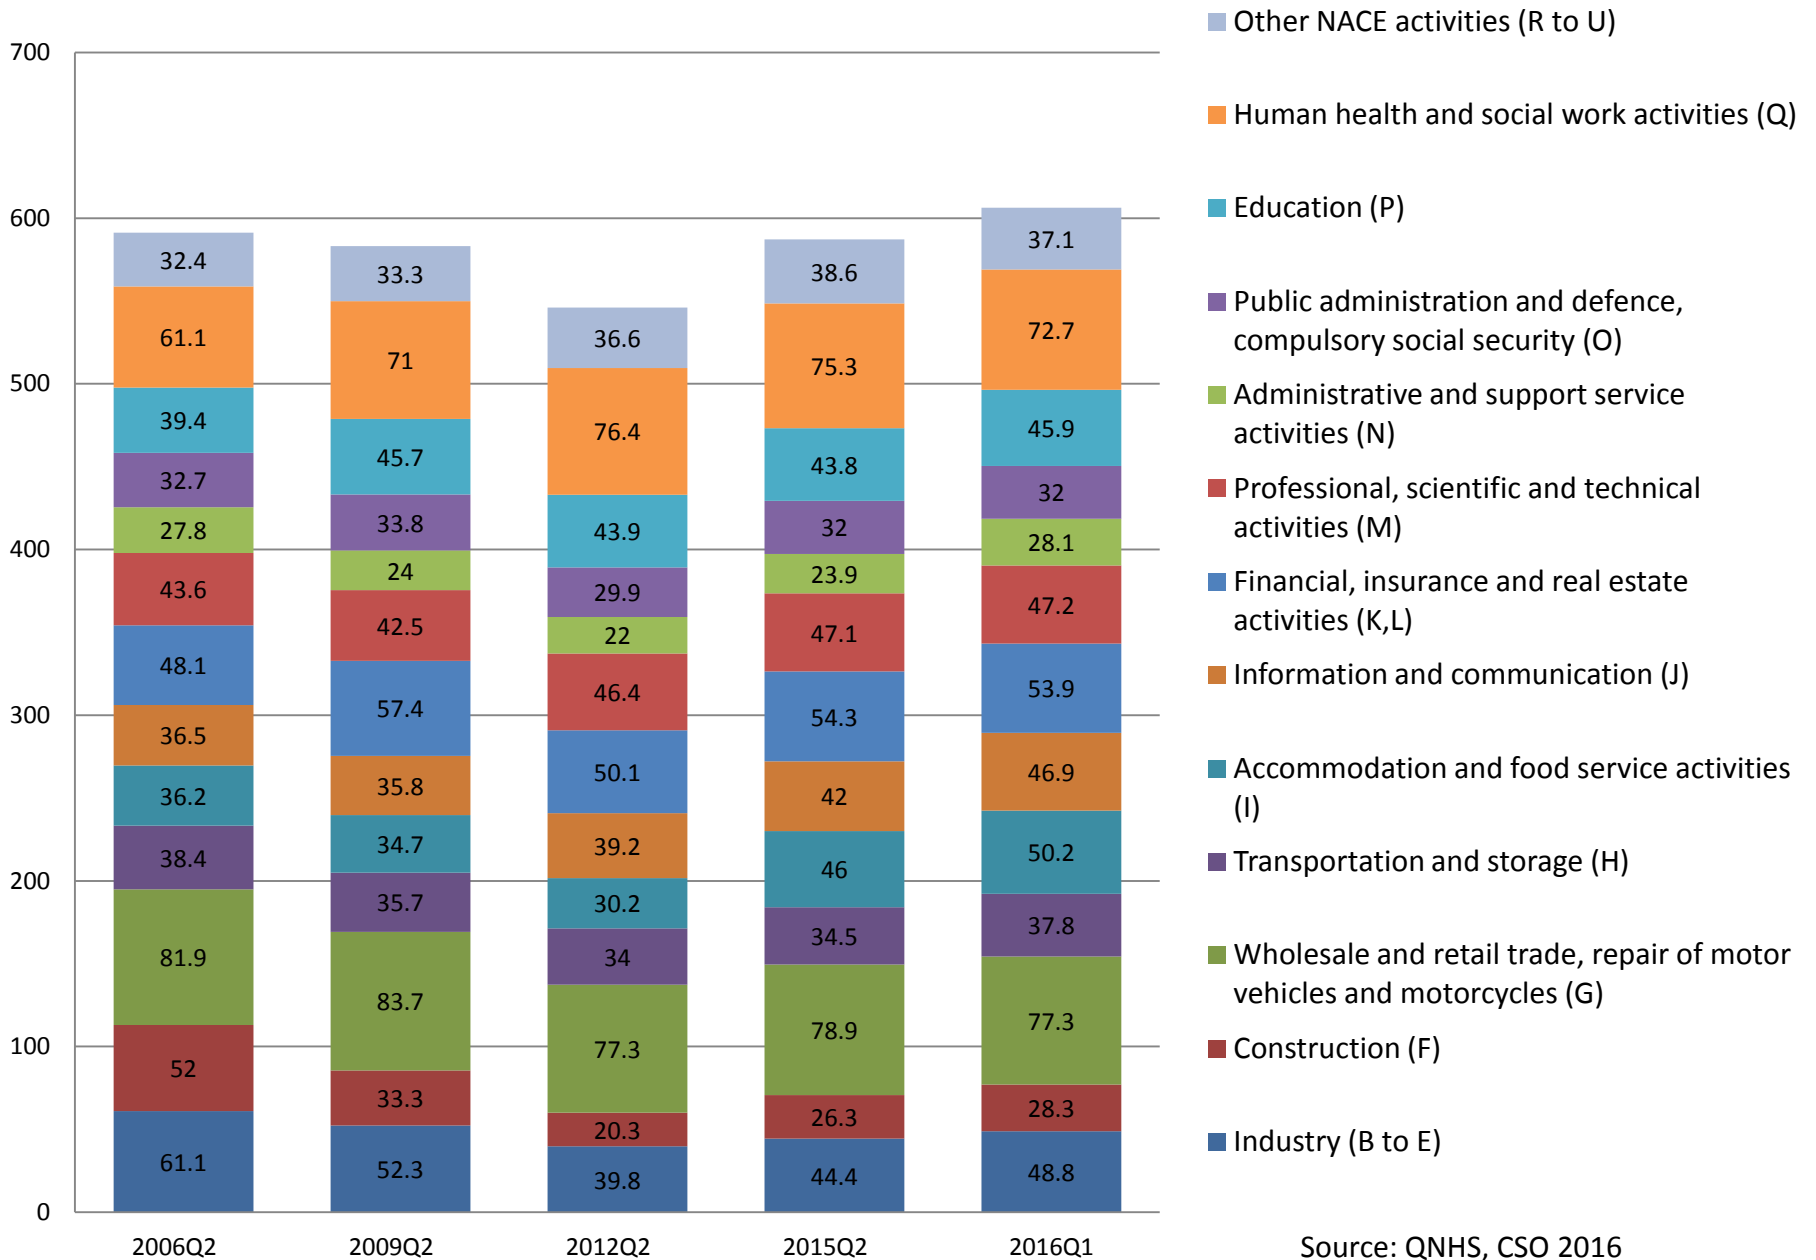

Persons aged 15 years and over in employment (thousands), Dublin Region, 2005 - 2016

Source: CSO, QNHS 2016

Unemployment rate (15 – 74 years) (%), Dublin Region, 2005 - 2016

Source: QNHS, CSO 2016

Unemployment rate, 15 – 24 years and 25 – 74 years, Dublin Region, 2000 - 2015

Persons aged 15 years and over in employment (thousands) and economic sector, Dublin Region

Source: QNHS, CSO 2016

Persons in jobless households (%) Dublin Region, 2009 - 2015

Proportion of persons in jobless households, male / female, 2009 - 2015