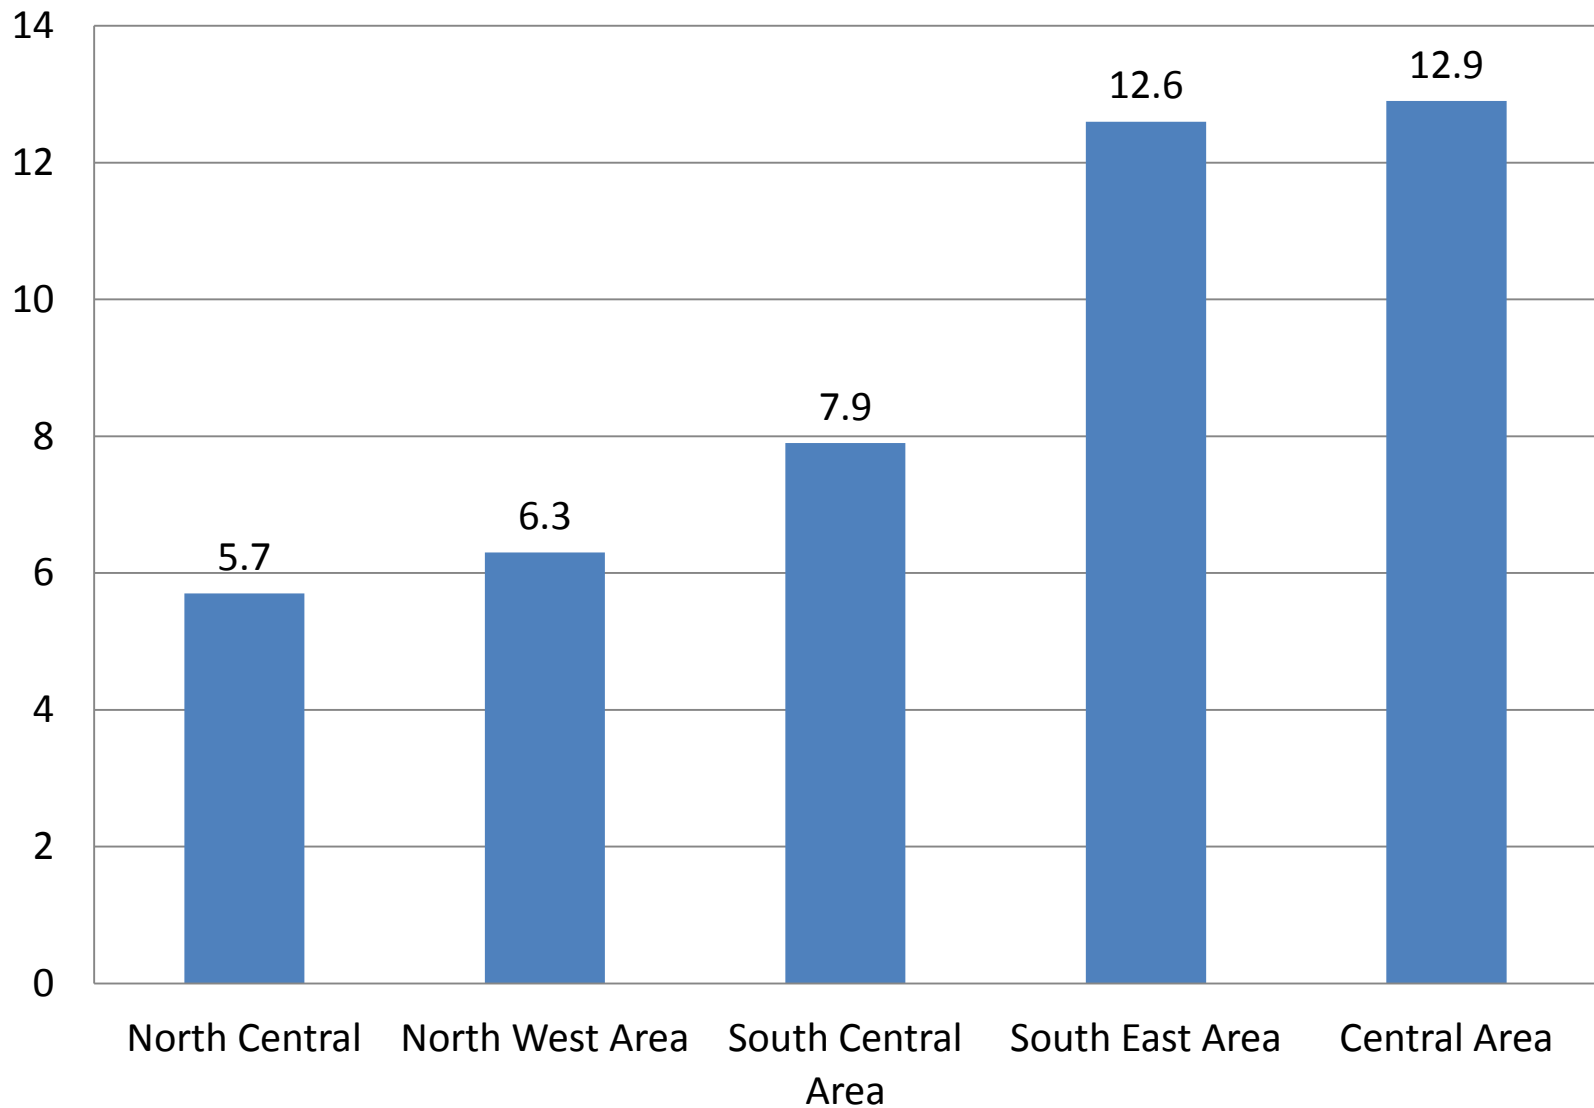

## Vacancy Rate, Dublin Local Authorities and Region, 2011 and 2016

## Vacancy Rate, Dublin City Administrative Areas, 2016

## Vacancy Rate, Central Area, 2016

## Vacancy Rate, South Central Area, 2016