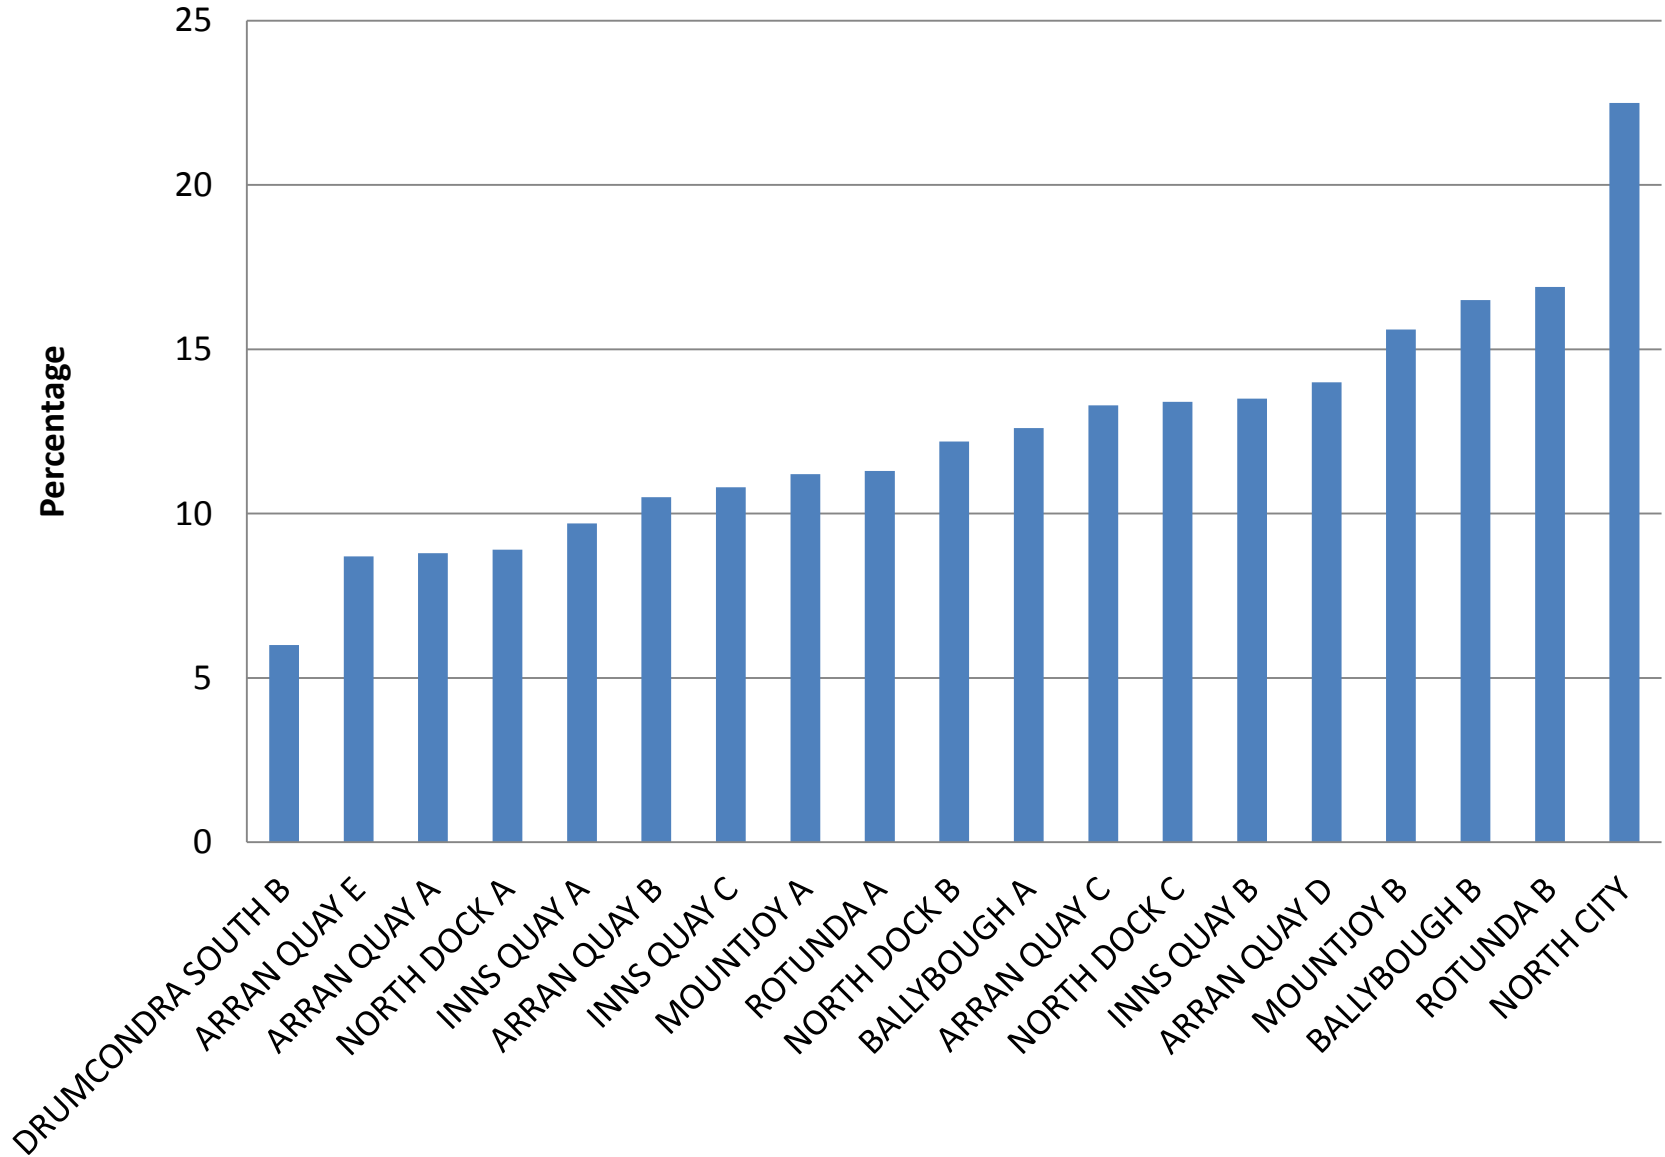

## Vacancy Rate, Dublin Local Authorities and Region, 2011 and 2016

## Vacancy Rate, Dublin City Administrative Areas, 2016

## Vacancy Rate, Central Area, 2016