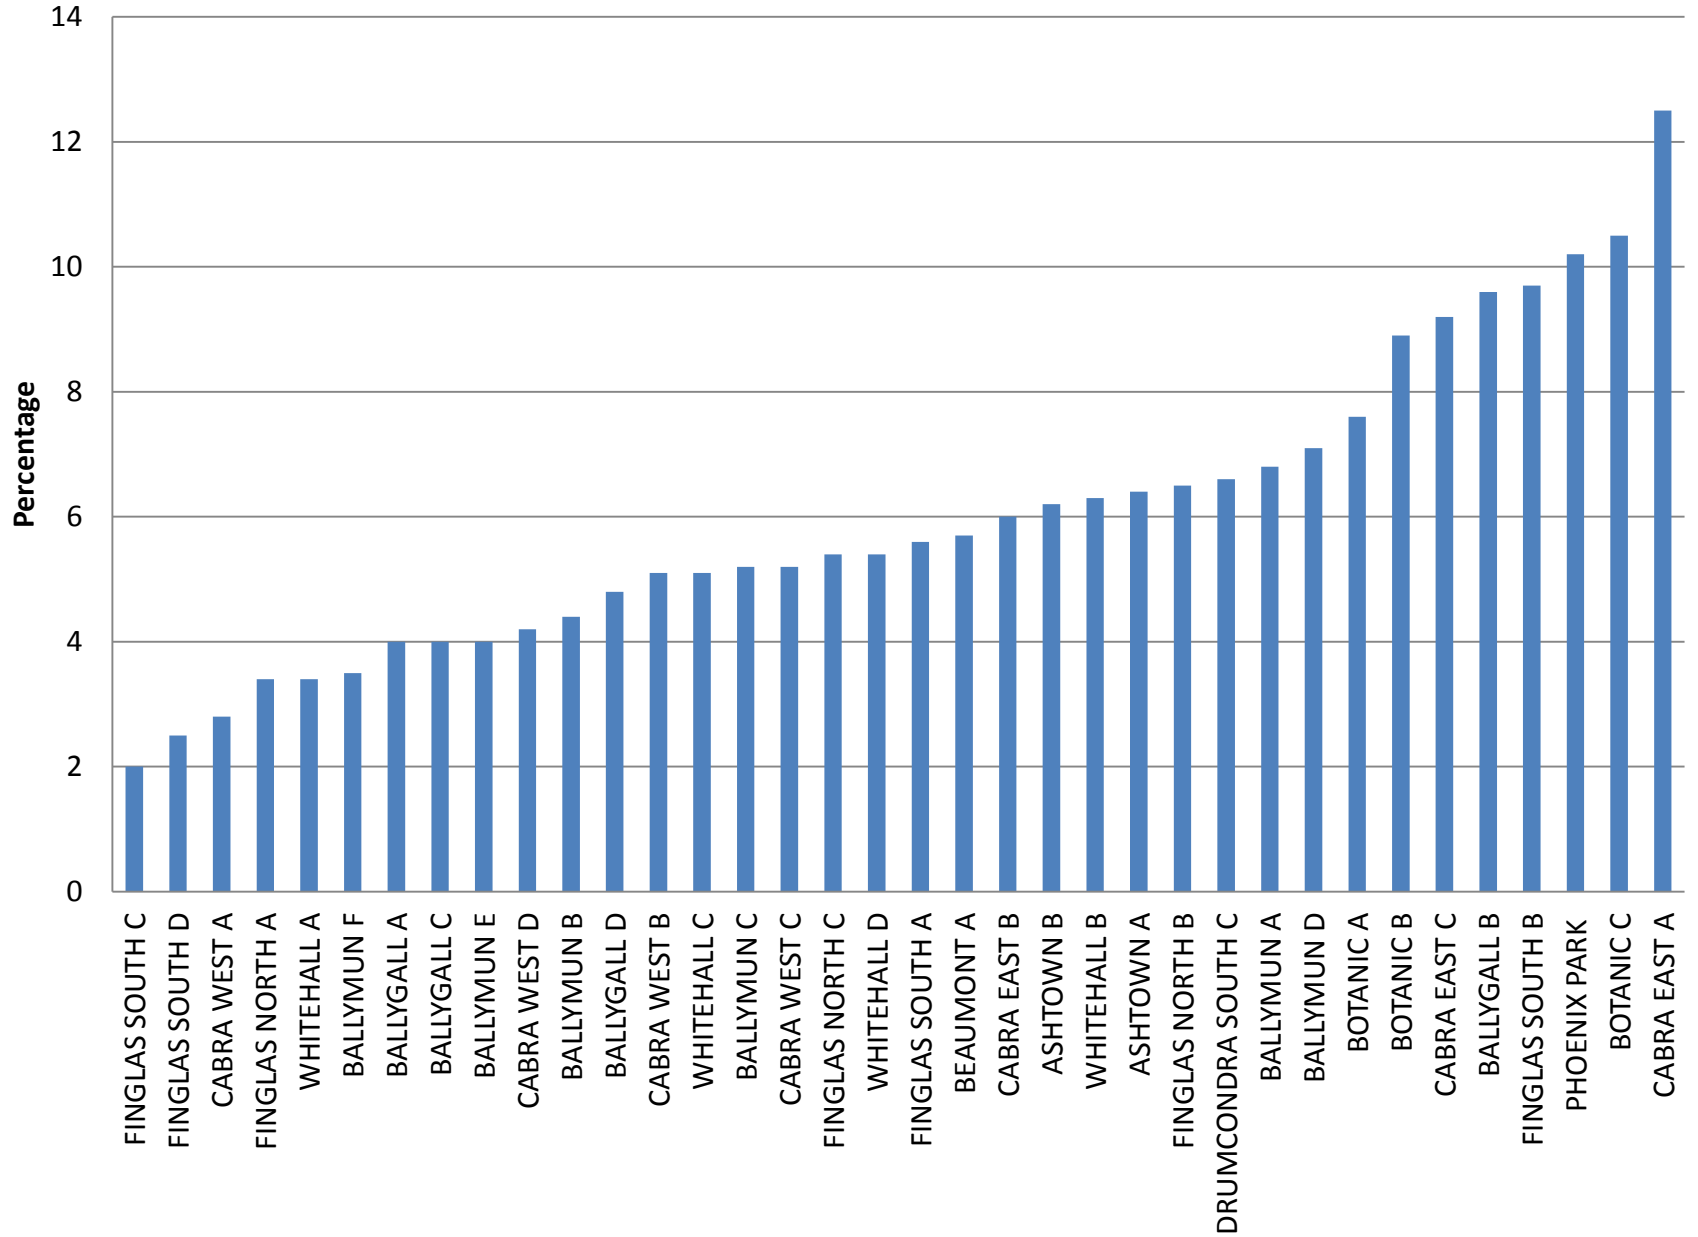

Vacancy Rate, North West Area, 2016