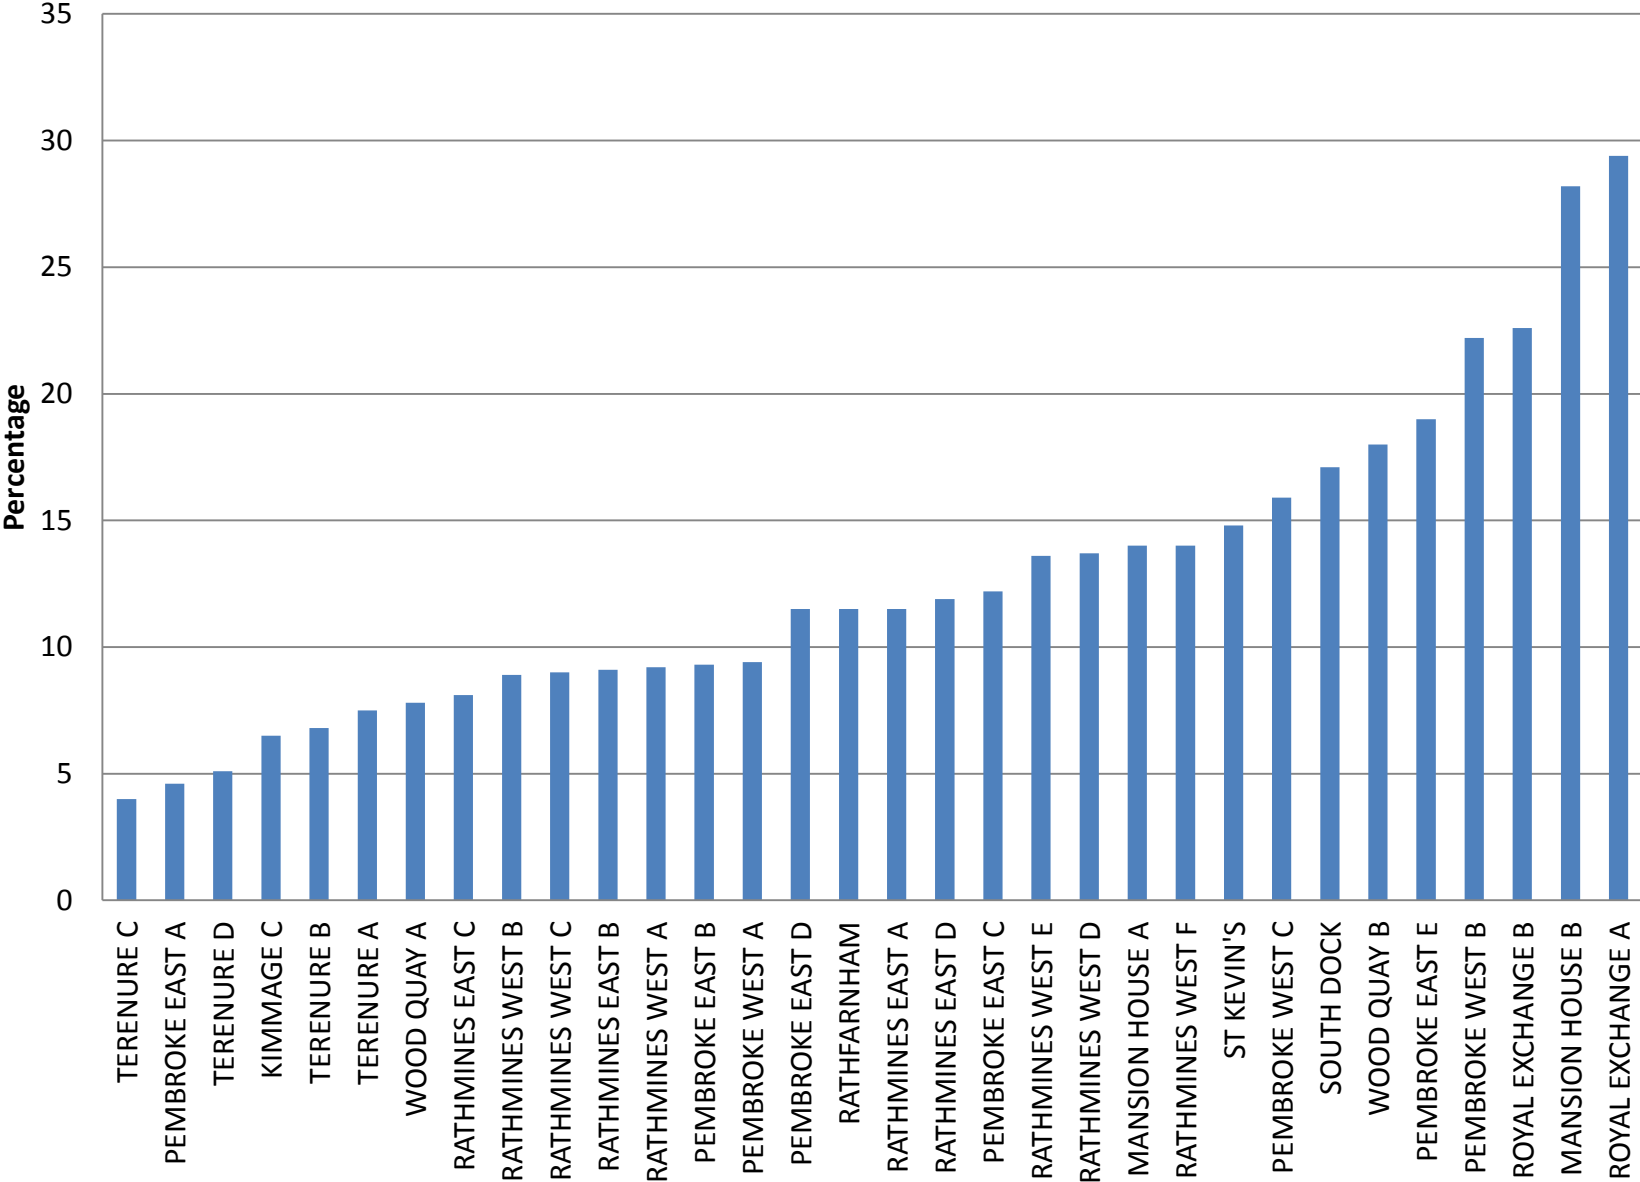

Vacancy Rate, South East Area, 2016