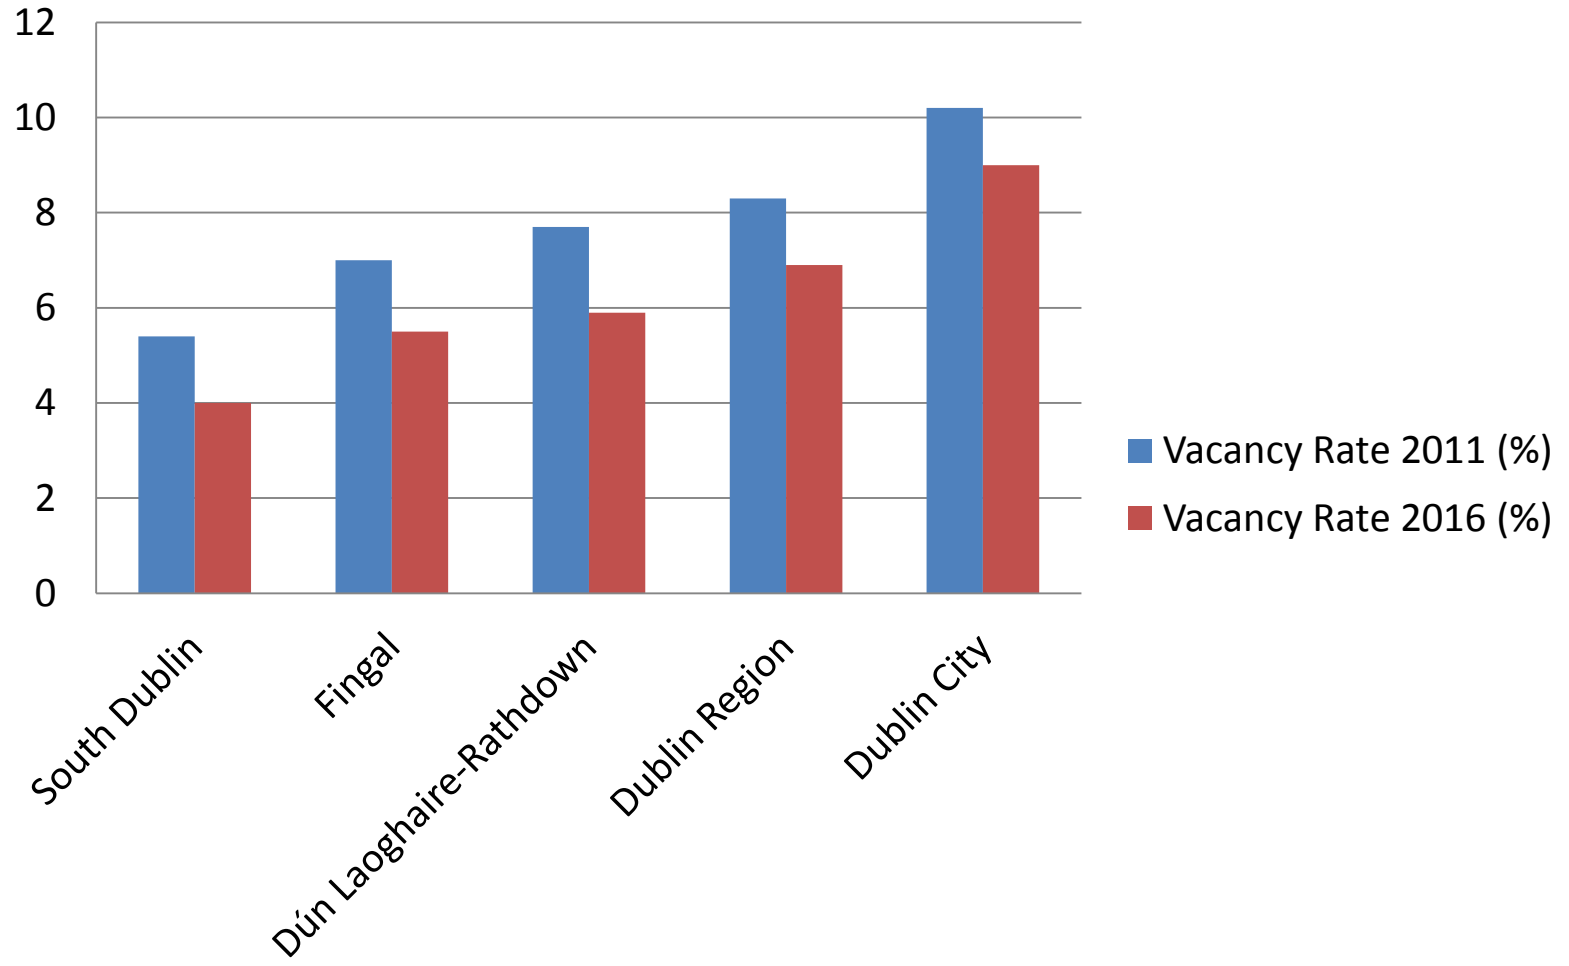

## Vacancy Rate, Dublin Local Authorities and Region, 2011 and 2016

## Vacancy Rate, Dublin City Administrative Areas, 2016