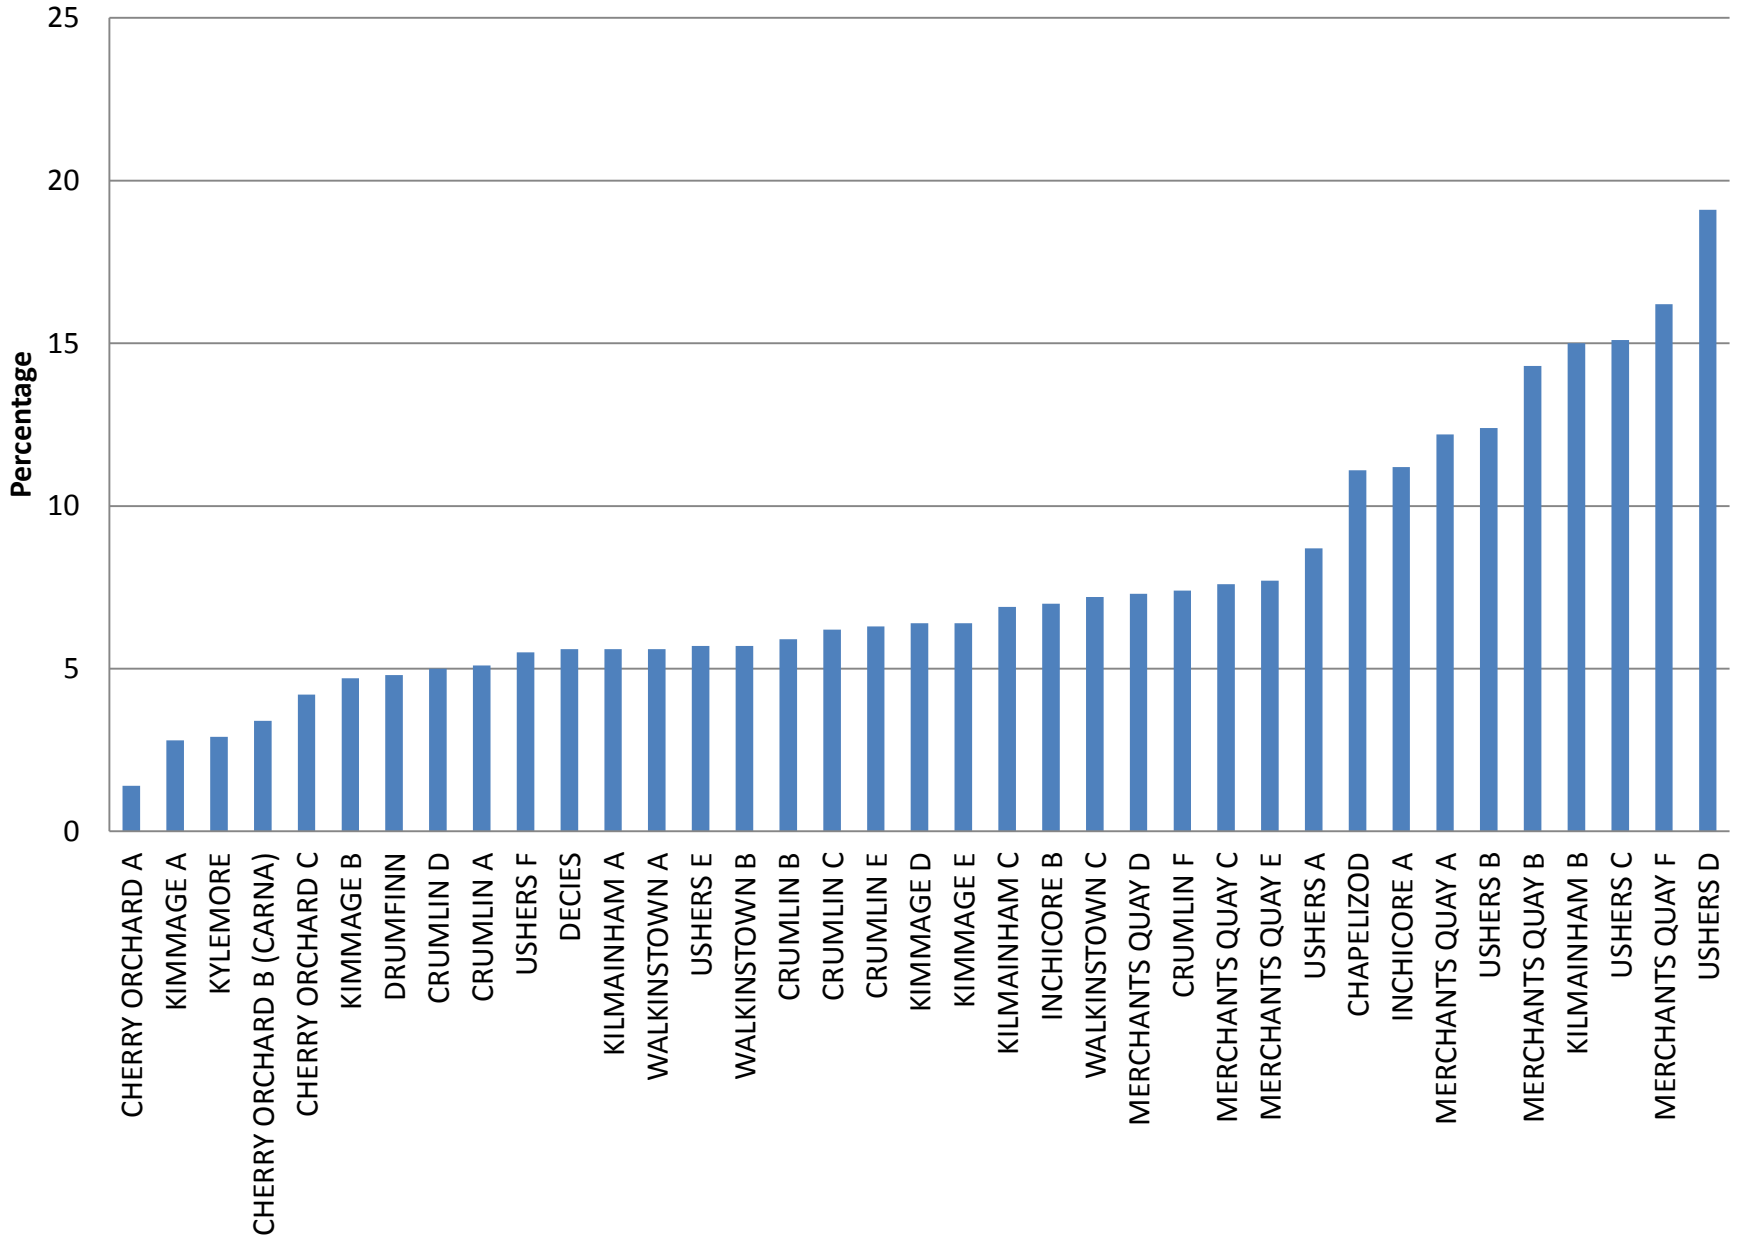

Vacancy Rate, South Central Area, 2016