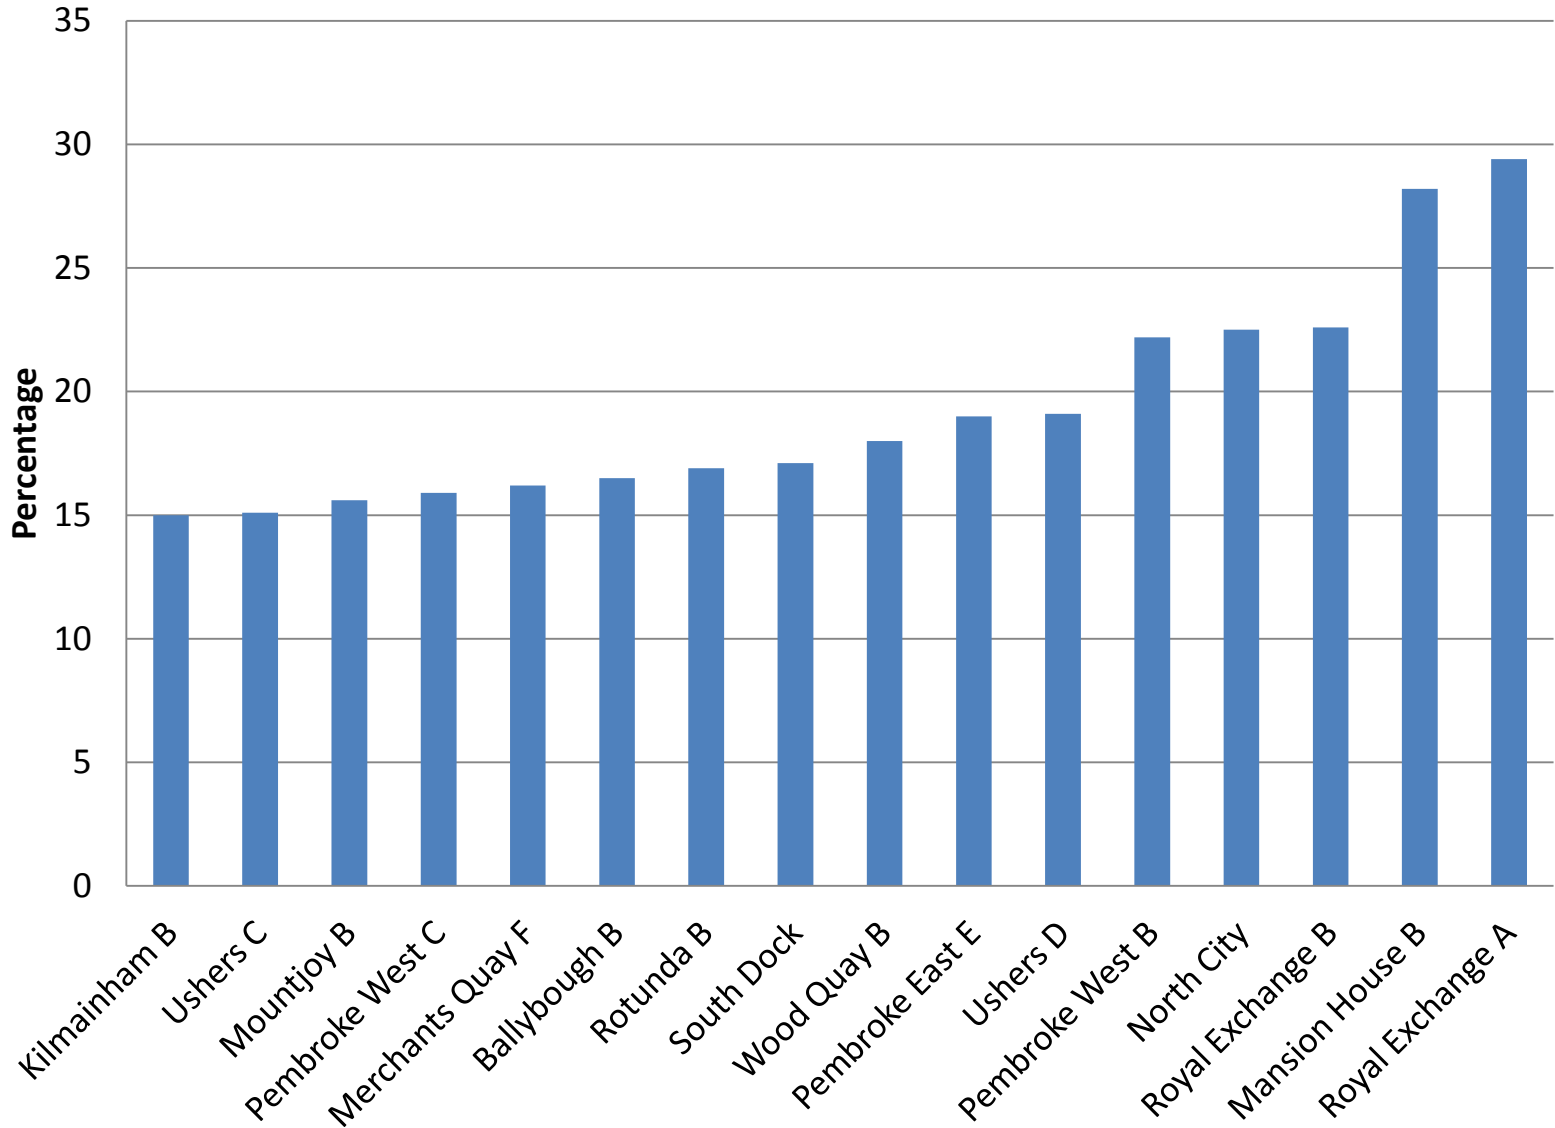

Dublin City EDs with more than 15% vacancy rate, 2016