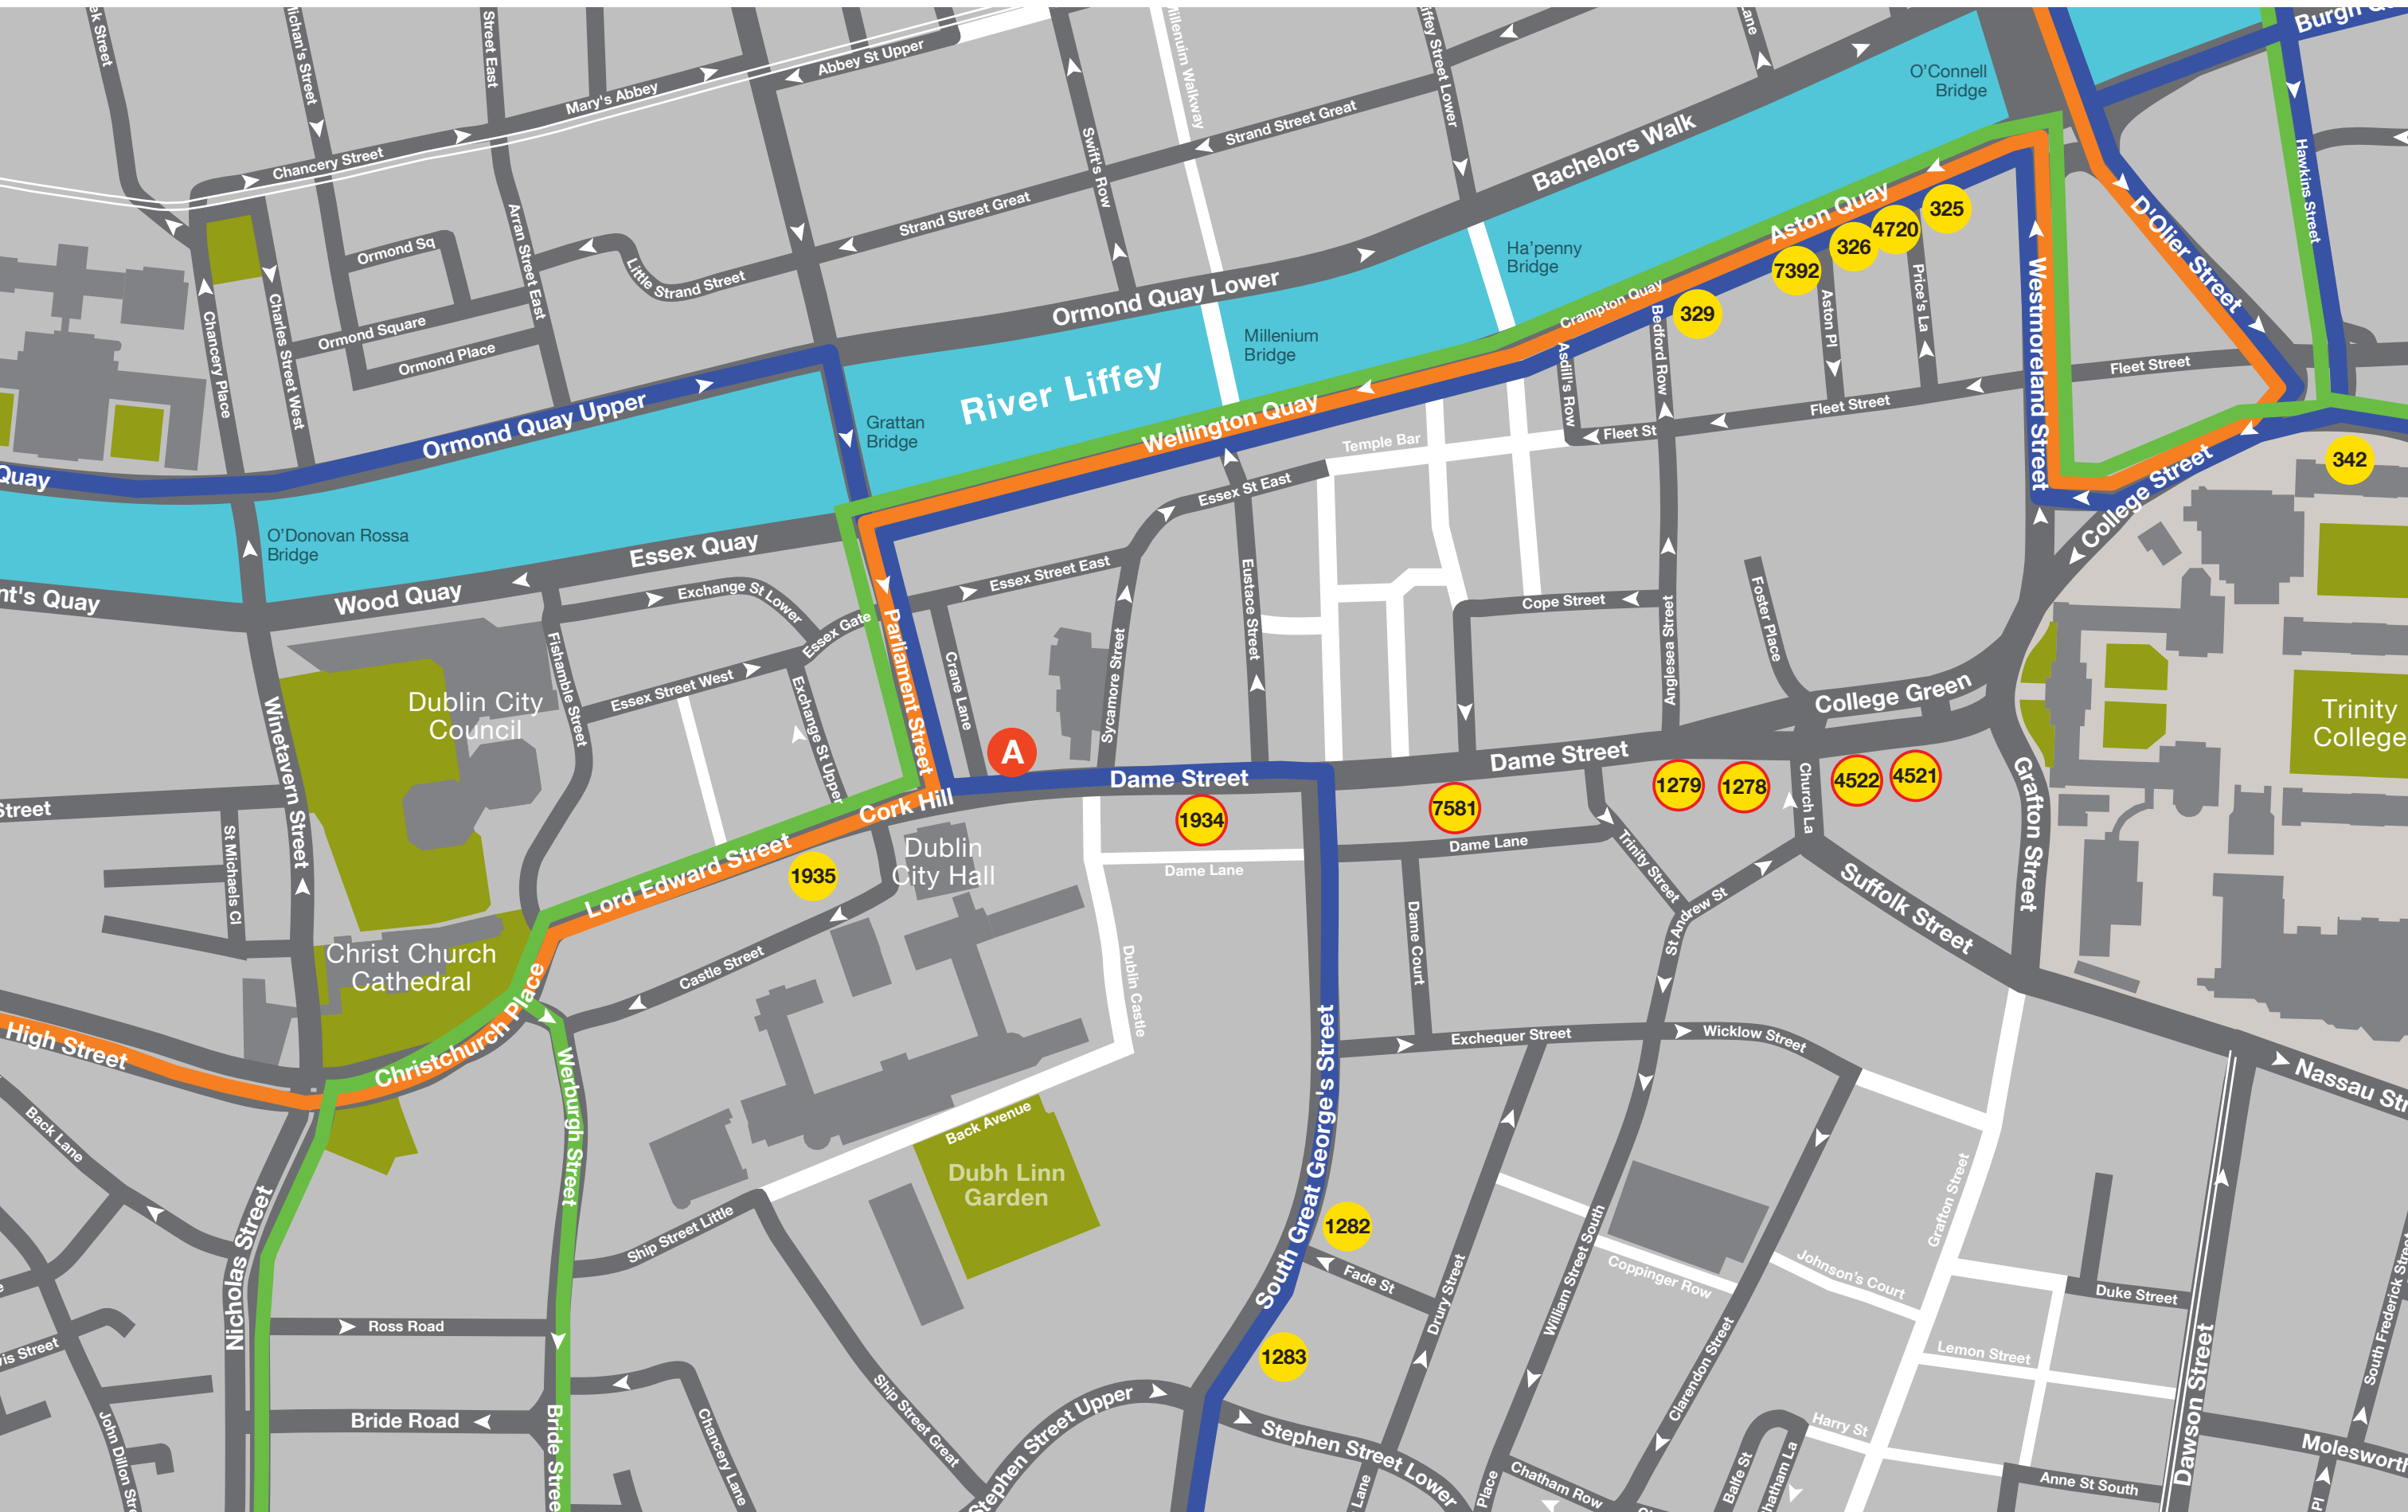

College Green Diversions Southbound

Georges Street Routes: 9, 14, 15/a/b, 16, 65/b, 68/a, 83, 122, 140

Patrick Street Routes: 27, 49, 54a, 56a, 77a/x, 150 & 151

James Street Routes: 13, 40 & 123, 747

Route	Southbound Diversion	Stops not in use	Nearest Stop
9	Normal route to D'Olier Street, divert via College Street, Westmoreland Street, Aston Quay, Wellington Quay, Parliament Street, Dame Street, George's Street and back on to normal route.	1278	A
13	Normal route to D'Olier Street, divert via College Street, Westmoreland Street, Aston Quay, Wellington Quay, Parliament Street, Lord Edward Street, Christ Church Place, High Street and back on to normal route.	4521	325
14	Normal route to College Street divert via Westmoreland Street, Aston Quay, Wellington Quay, Parliament Street, Dame Street, George's Street and back on to normal route.	7581	1283
15	Normal route to College Street divert via Westmoreland Street, Aston Quay, Wellington Quay, Parliament Street, Dame Street, George's Street and back on to normal route.	7581	1283
15a/b	Normal route to College Street, divert to Westmoreland Street, Aston Quay, Wellington Quay, Parliament Street, Dame Street, George's Street and back on to normal route.	7581	1283
16	Normal route to D'Olier Street, divert via College Street, Westmoreland Street, Aston Quay, Wellington Quay, Parliament Street, Dame Street, George's Street and back on to normal route.	1279	A
27	Normal route to College Street divert via Westmoreland Street, Aston Quay, Wellington Quay, Parliament Street, Lord Edward Street, Christ Church Place, Werburgh Street and back on to normal route.	4522 1934	329 1935
40	Normal route to D'Olier Street, divert via College Street, Westmoreland Street, Aston Quay, Wellington Quay, Parliament Street, Lord Edward Street, Christ Church Place, High Street and back on to normal route.	4521	325
49	Normal route to College Street divert via College Street, Westmoreland Street, Aston Quay, Wellington Quay, Parliament Street, Lord Edward Street, Christ Church Place, Patrick Street and back on to normal route.	4521 1934	342 1935
54a	Normal route to College Street divert via Westmoreland Street, Aston Quay, Wellington Quay, Parliament Street, Lord Edward Street, Christ Church Place, Patrick Street and back on to normal route.	1279 1934	342 1935
56a	Normal route to College Street divert via Westmoreland Street, Aston Quay, Wellington Quay, Parliament Street, Lord Edward Street, Christ Church Place, Werburgh Street and back on to normal route.	4522 1934	329 1935
65/b	Normal route to College Street divert via Westmoreland Street, Aston Quay, Wellington Quay, Parliament Street, Dame Street, George's Street and back on to normal route.	4521	A
68/a	Normal route to College Street divert via Westmoreland Street, Aston Quay, Wellington Quay, Parliament Street, Dame Street, George's Street and back on to normal route.	1278	A
77a	Normal route to College Street divert via Westmoreland Street, Aston Quay, Wellington Quay, Parliament Street, Lord Edward Street, Christ Church Place, Werburgh Street and back on to normal route.	4522 1934	329 1935
83	Normal route to Inns Quay, divert over Grattan Bridge, Parliament Street, Dame Street, George's Street and back on to normal route.	1279	A
122	Normal route to D'Olier Street, divert via College Street, Westmoreland Street, Aston Quay, Wellington Quay, Parliament Street, Dame Street, George's Street and back on to normal route.	1278	A
123	Normal route to D'Olier Street, divert via College Street, Westmoreland Street, Aston Quay, Wellington Quay, Parliament Street, Lord Edward Street, Christ Church Place, High Street and back on to normal route.	1278 1934	4720 1935
140	Normal route to D'Olier Street, divert via College Street, Westmoreland Street, Aston Quay, Wellington Quay, Parliament Street, Lord Edward Street, Christ Church Place, High Street and back on to normal route.	7581	1282
150	Normal route to College Street divert via Westmoreland Street, Aston Quay, Wellington Quay, Parliament Street, Lord Edward Street, Christ Church Place, Werburgh Street and back on to normal route.	1279 1934	1935 1935
151	Normal route to College Street divert via Westmoreland Street, Aston Quay, Wellington Quay, Parliament Street, Lord Edward Street, Christ Church Place, Werburgh Street and back on to normal route.	4522 1934	329 1935
747	Normal route to D'Olier Street, divert via College Street, Westmoreland Street, Aston Quay, Wellington Quay, Parliament Street, Lord Edward Street, Christ Church Place, High Street and back on to normal route.	4521	325