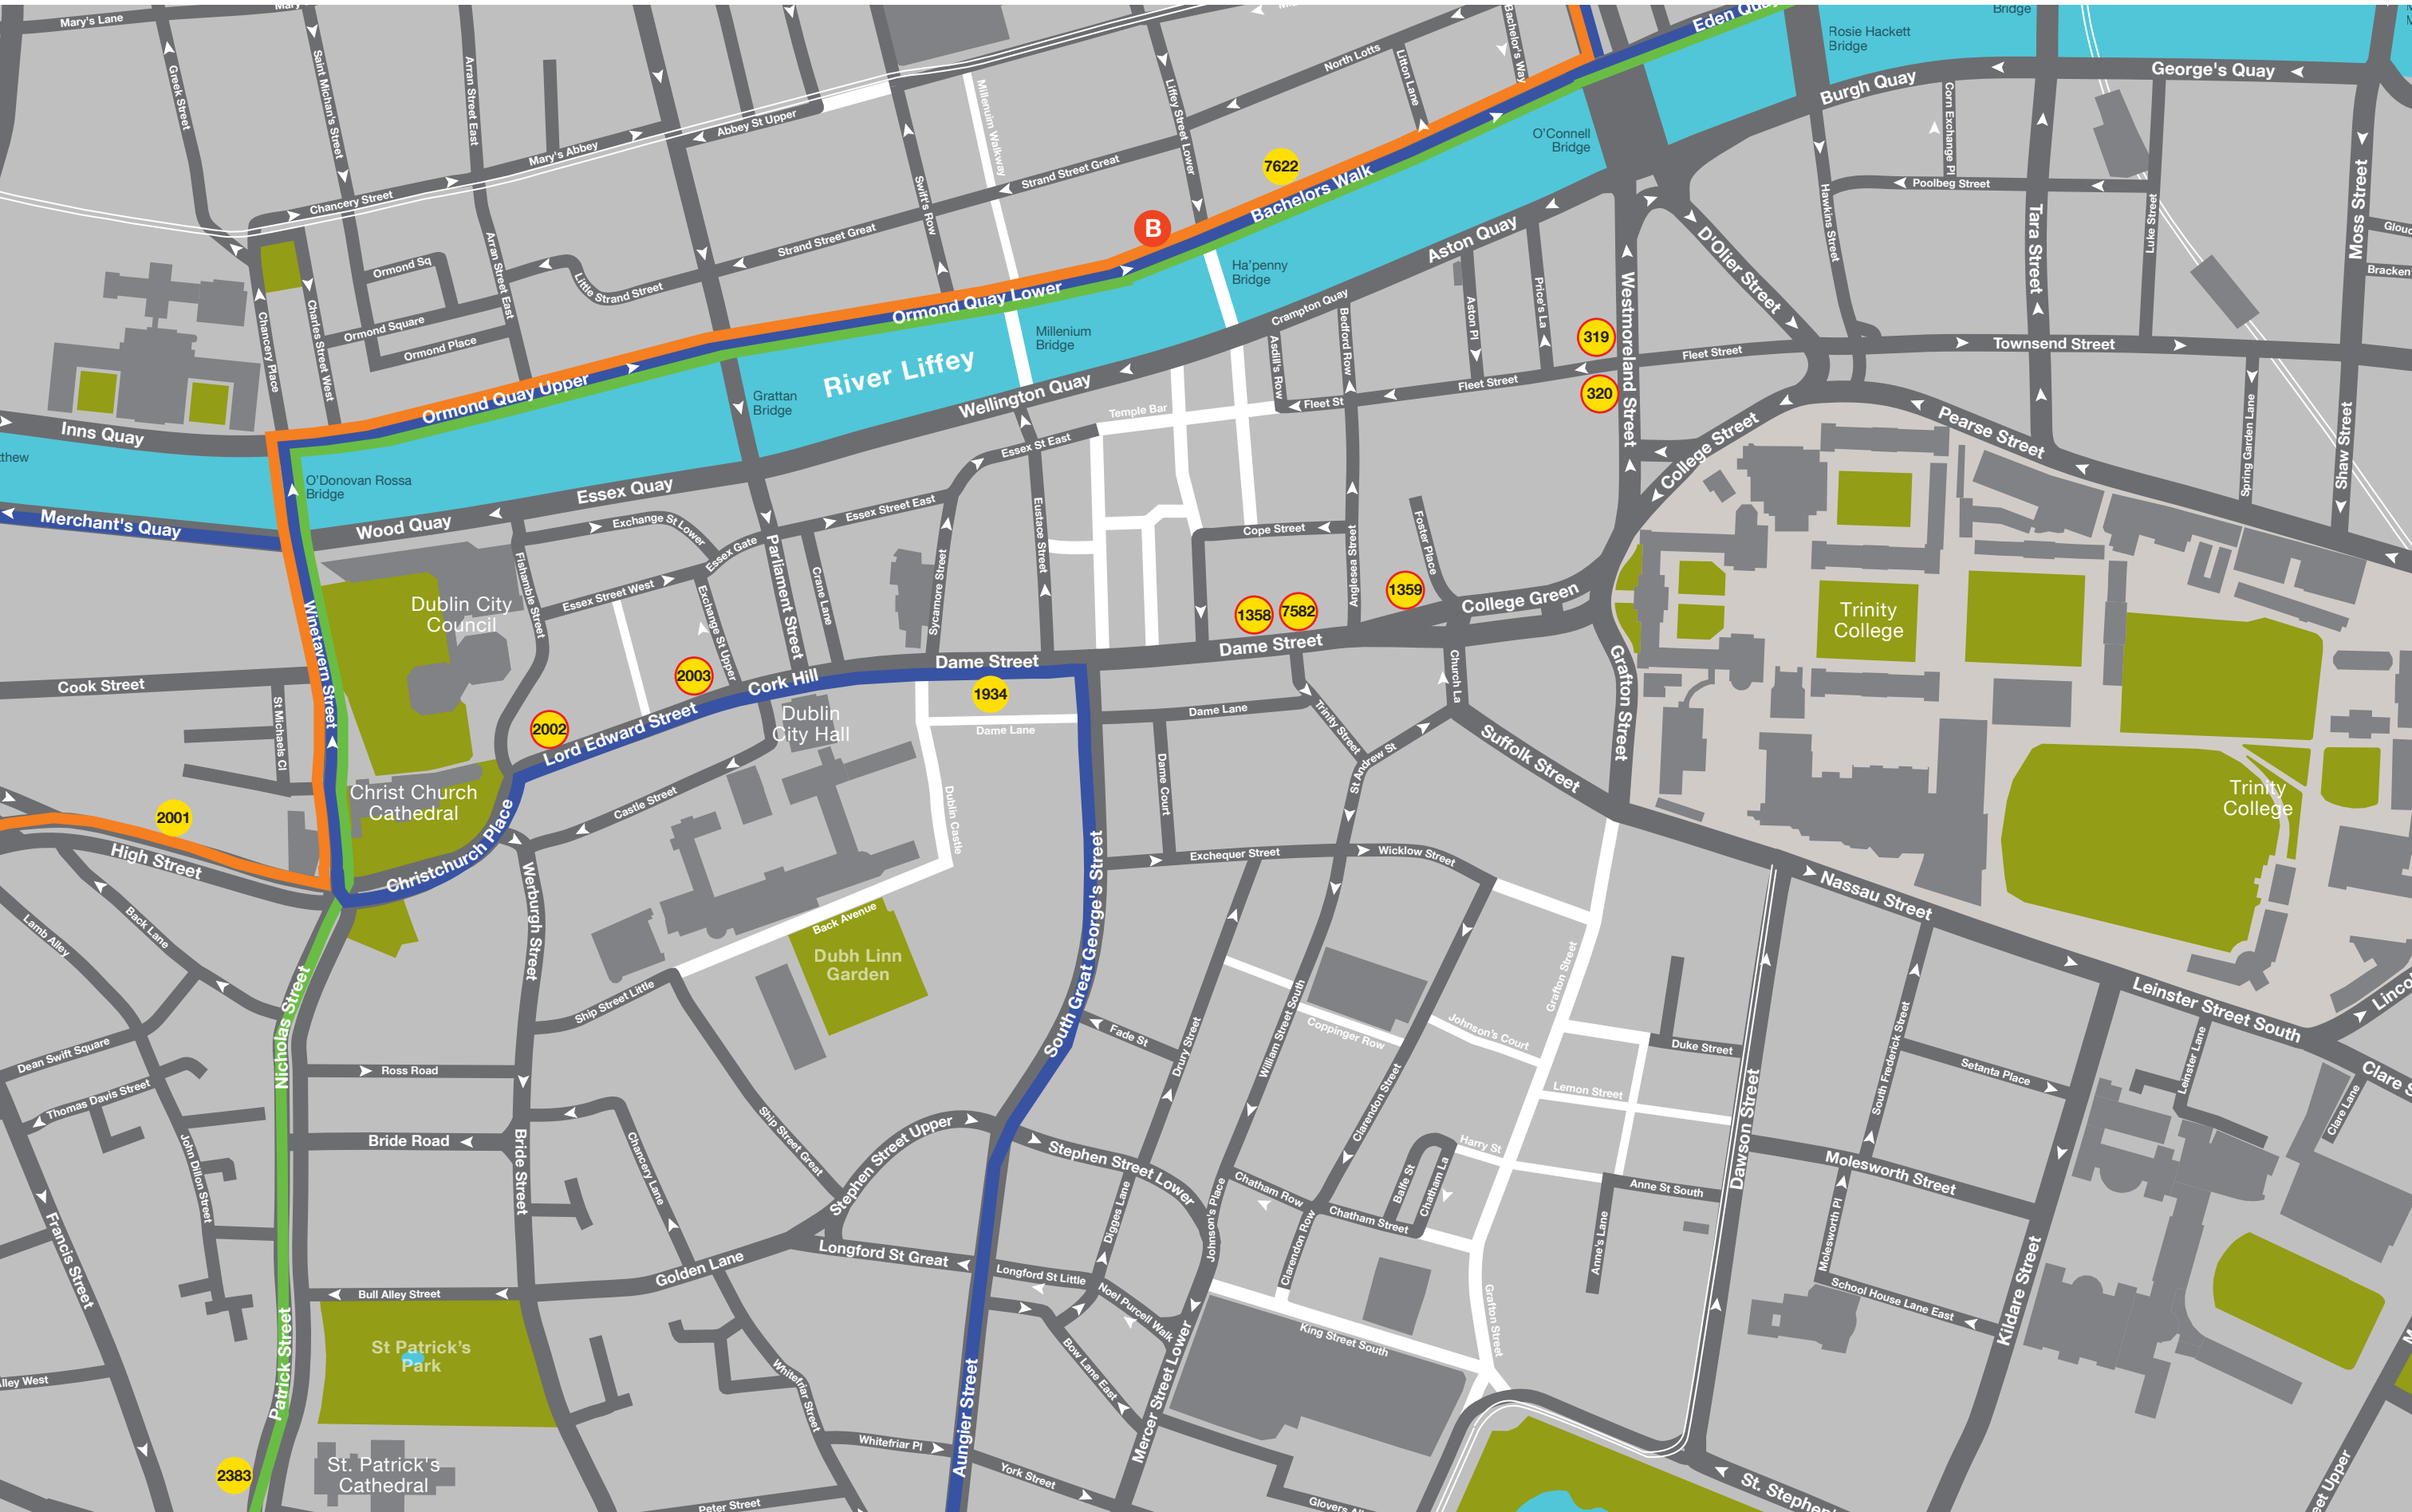

Route	Northbound Diversions	Stop not in use	Nearest stop
9	Normal route to George's St., divert left onto Dame St, Lord Edward St.. Winetavern St., Ormond Quay, Bachelors Walk, O'Connell St. and back on to normal route.	1359 319	1934 7622
13	Normal route to High St., divert left onto Winetavern St., Ormond Quay, Bachelors Walk, O'Connell St. and back on to normal route.	1359 2002 319	B 2001 B
14	Normal route to George's St., divert left onto Dame St., Lord Edward St.. Winetavern St., Ormond Quay, Bachelors Walk, Eden Quay and back on to normal route.	7582	1934
15	Normal route to George's St., divert left onto Dame St., Lord Edward St.. Winetavern St., Ormond Quay, Bachelors Walk, Eden Quay and back on to normal route.	7582	1934
15a/b	Normal route to George's St., divert left onto Dame St., Lord Edward St.. Winetavern St., Ormond Quay, Bachelors Walk, O'Connell Bridge, D'Olier St. and back on to normal route.	7582	1934
16	Normal route to George's St., divert left onto Dame St, Lord Edward St.. Winetavern St., Ormond Quay, Bachelors Walk, O'Connell St. and back on to normal route.	1359 320	1934 7622
27	Normal route to Patrick St., divert via Winetavern St., Ormond Quay, Bachelors Walk, Eden Quay and back on to normal route.	2002 1358	2383 B
40	Normal route to High St., divert left onto Winetavern St., Ormond Quay, Bachelors Walk, O'Connell St. and back on to normal route.	7582 2002 319	B 2001 B
49	Normal route to Patrick St., divert via Winetavern St., Ormond Quay, Bachelors Walk, D'Olier St. and back on to normal route.	1358 2002	B? 2383
54a	Normal route to Patrick St., divert via Winetavern St., Ormond Quay, Bachelors Walk, D'Olier St. and back on to normal route.	1358 2003	B? 2383
56a	Normal route to Patrick St., divert via Winetavern St., Ormond Quay, Bachelors Walk, D'Olier St. and back on to normal route.	1358 2003	B 2383
65/b	Normal route to George's St., divert left onto Dame St., Lord Edward St.. Winetavern St., Ormond Quay, Bachelors Walk, O'Connell Bridge, D'Olier St. and back on to normal route.	1358	7622
68/a	Normal route to George's St., divert left onto Dame St., Lord Edward St.. Winetavern St., Ormond Quay, Bachelors Walk, O'Connell Bridge, D'Olier St. and back on to normal route.	1358	7622
69	Normal route to Ormond Quay, divert via Bachelors Walk, O'Connell Bridge, D'Olier St. and back on to normal route.	1358	B?
77a	Normal route to Patrick St., divert via Winetavern St., Ormond Quay, Bachelors Walk, D'Olier St. and back on to normal route.	1358 2002	B 2383
83	Normal route to George's St., divert left onto Dame St, Lord Edward St.. Winetavern St., left onto Merchants Quay and back on to normal route.	1359 319	1934 1934
122	Normal route to George's St., divert left onto Dame St, Lord Edward St.. Winetavern St., Ormond Quay, Bachelors Walk, O'Connell St. and back on to normal route.	1359	1934
123	Normal route to High St., divert left onto Winetavern St., Ormond Quay, Bachelors Walk, O'Connell St. and back on to normal route.	1359	B
140	Normal route to George's St., divert left onto Dame St, Lord Edward St.. Winetavern St., Ormond Quay, Bachelors Walk, O'Connell St. and back on to normal route.	7582 319	1934 B
150	Normal route to Patrick St., divert via Winetavern St., Ormond Quay, Bachelors Walk, D'Olier St. and back on to normal route.	1358 2003	B? 2383
747	Normal route to High St., divert left onto Winetavern St., Ormond Quay, Bachelors Walk, O'Connell St. and back on to normal route.	2002 1359	2001 B?