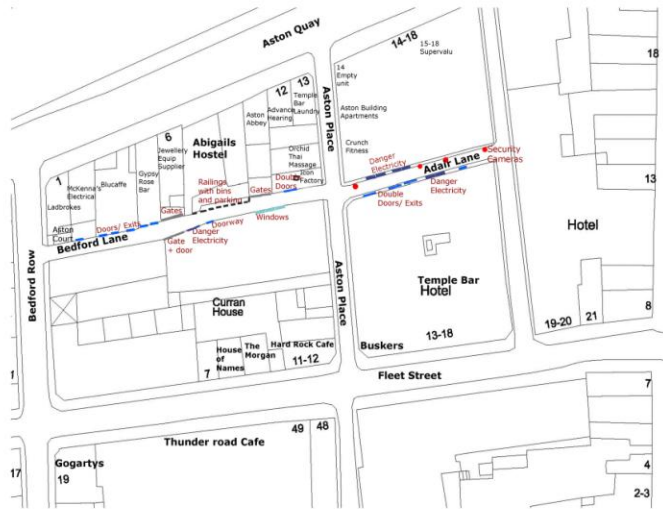

# Bedford Lane

3.645m at Bedford row end  
 3.615m Middle  
 3.636m at Aston Place end