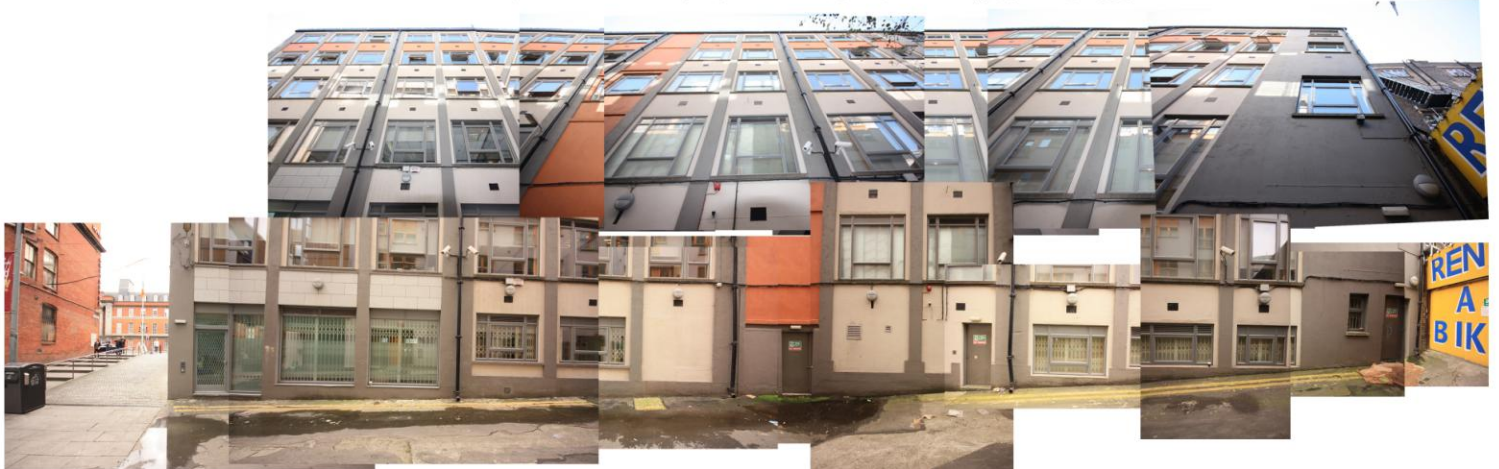

Copper Alley Upper End

Rent a Bike end 3.310m wide
 Gate at residents 4.813m wide
 Corner where clothes shop 5.949m wide

COPPER ALLEY- Continued