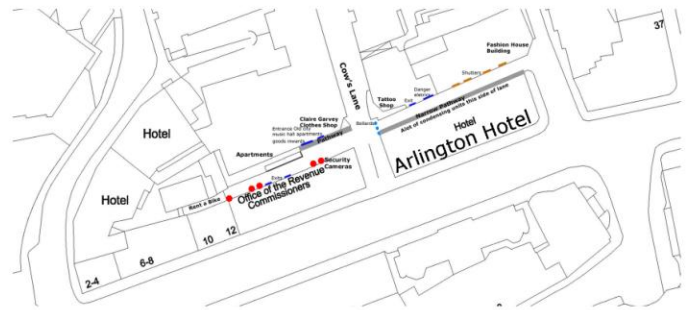

Copper Alley Upper End

Rent a Bike end 3.310m wide
 Gate at residents 4.813m wide
 Corner where clothes shop 5.949m wide

COPPER ALLEY- Continued