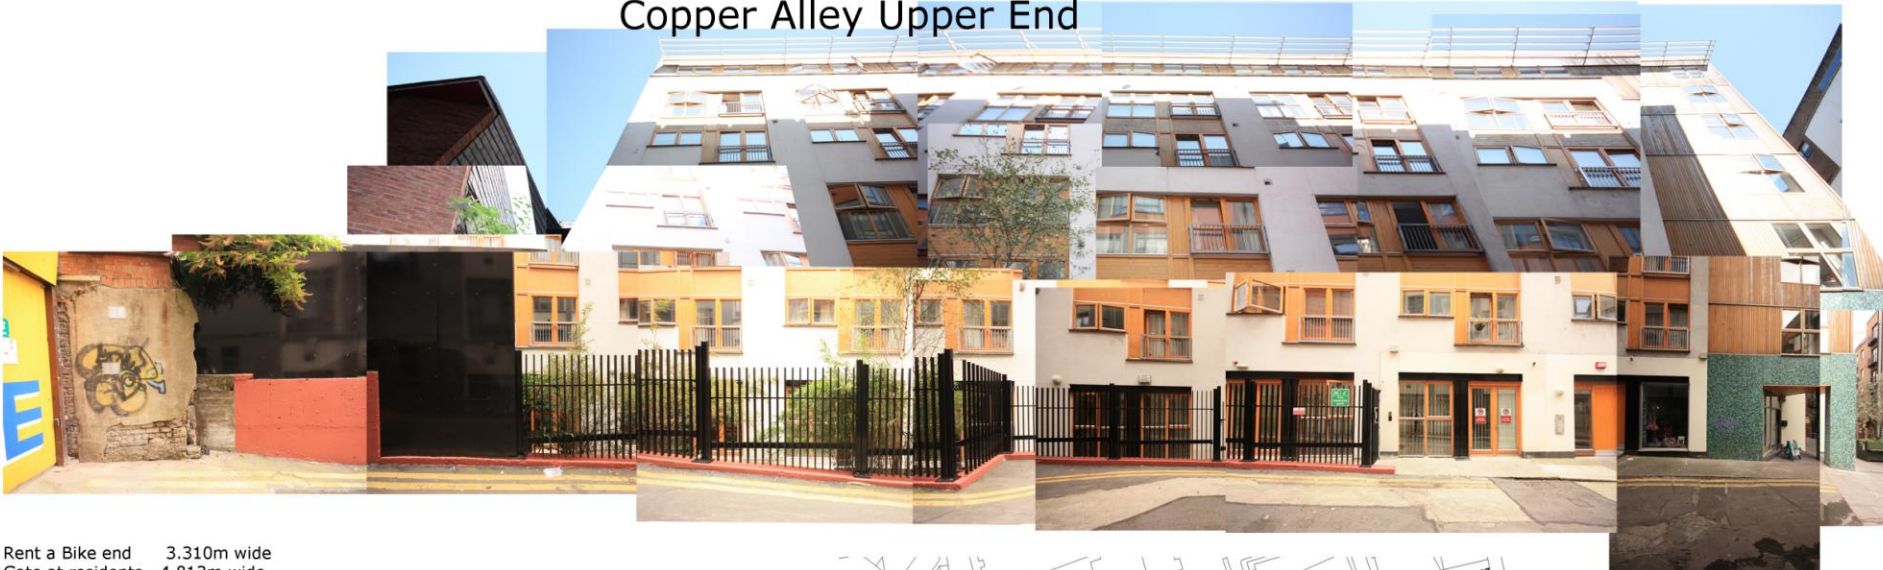

Copper Alley Upper End

Rent a Bike end 3.310m wide
 Gate at residents 4.813m wide
 Corner where clothes shop 5.949m wide

COPPER ALLEY- Continued