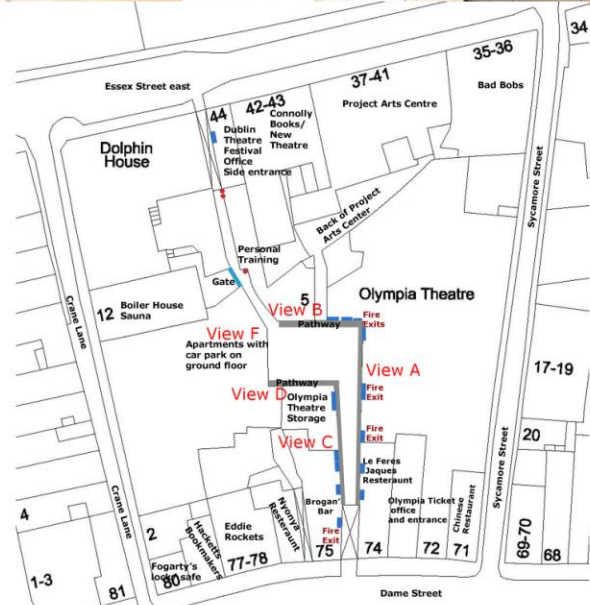

Crampton Court

Laneway to Essex Street

View B

View A

Dame St. Entrance 2.912m wide
 Square size 11.568m x 16.753m
 Lane at Essex st end size 1.498m x 1.694m

- Security Cameras
- Doors + Exits
- Pathway

View C

View D

View F

Laneway to Essex Street