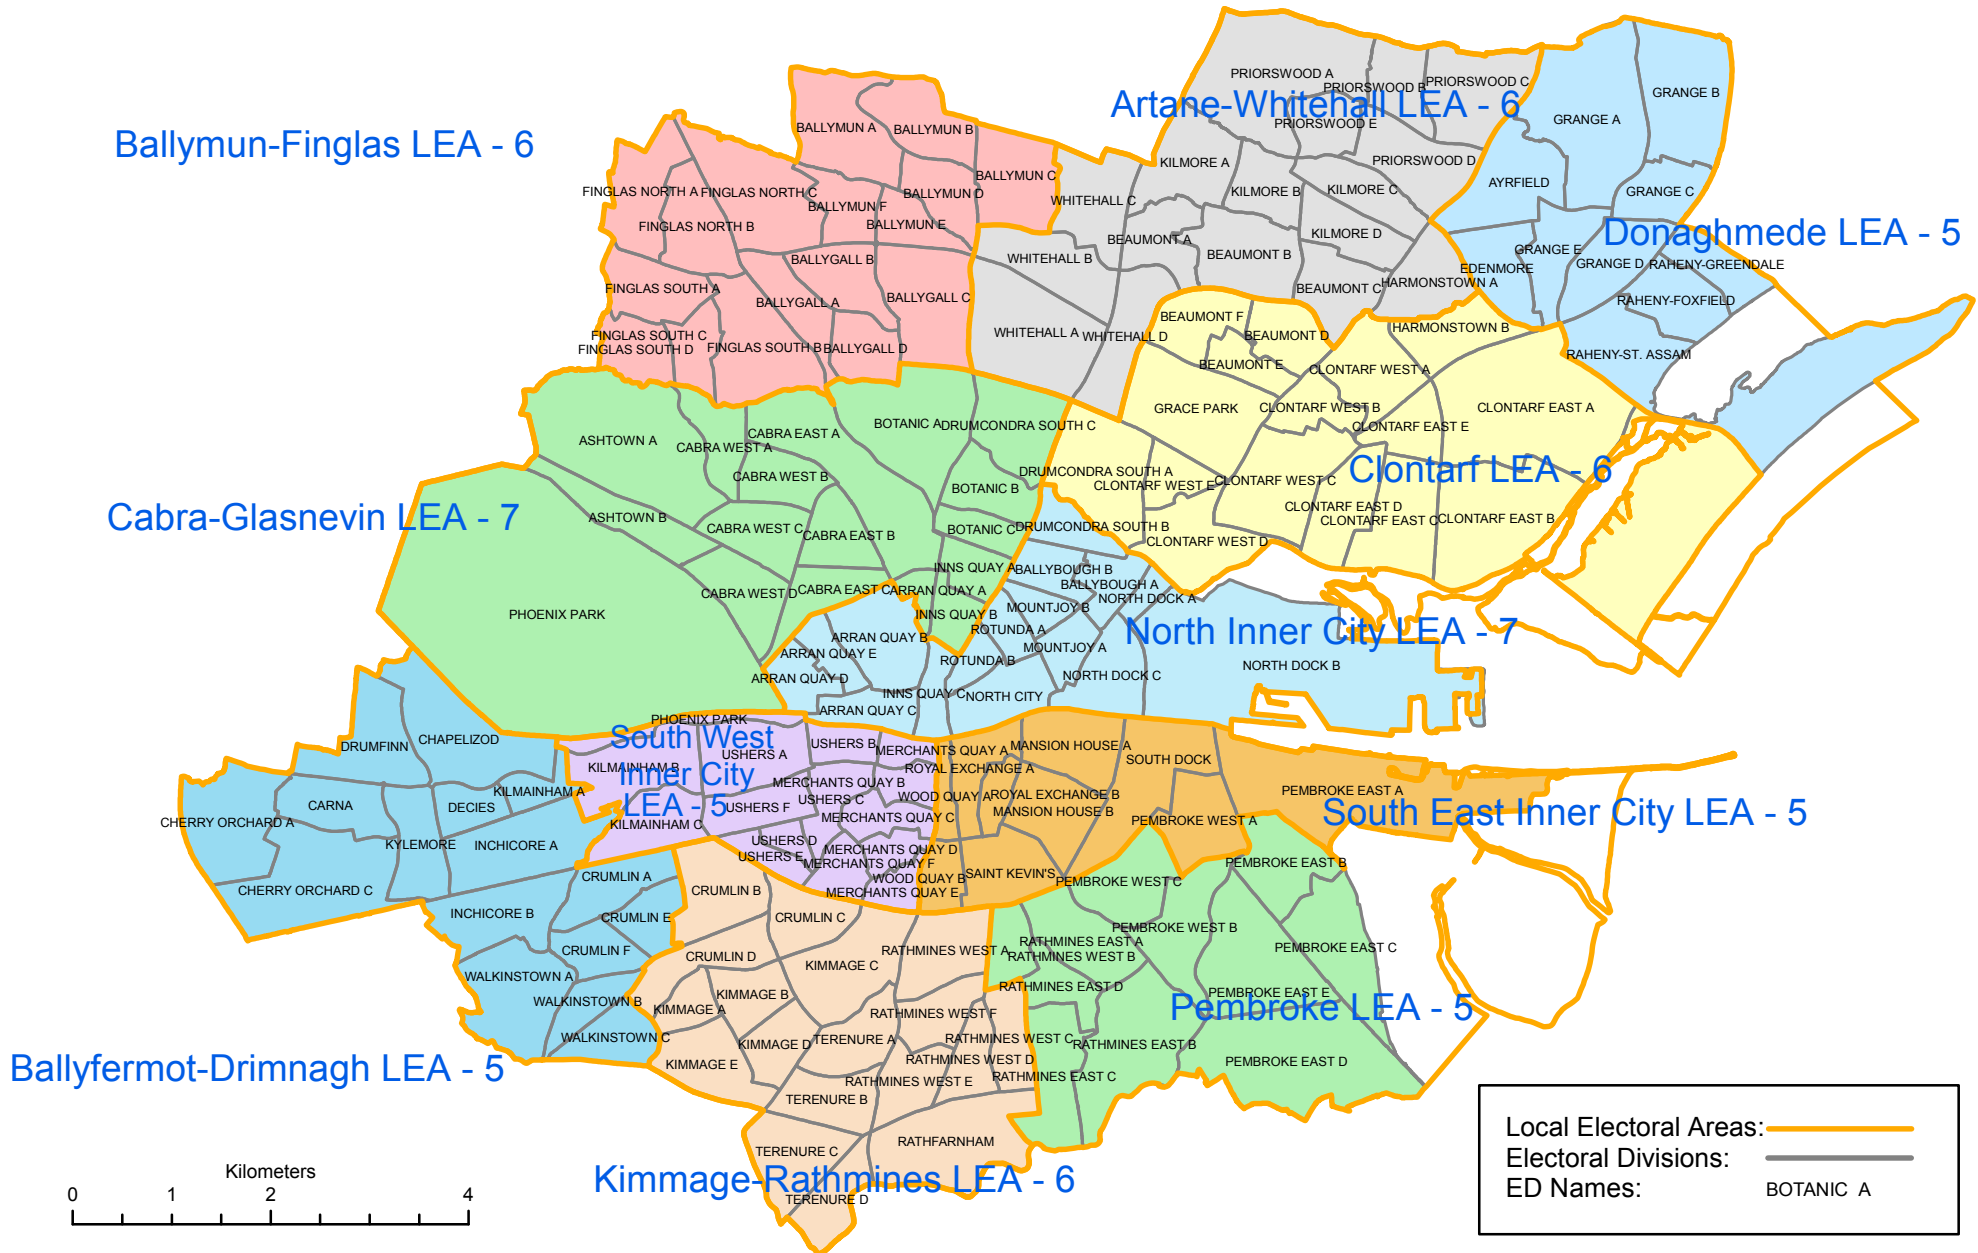

Local Electoral Area Boundary Committee No. 2 Report 2018

Dublin City

Ballymun-Finglas LEA - 6

Artane-Whitehall LEA - 6

Donaghmede LEA - 5

Cabra-Glasnevin LEA - 7

Clontarf LEA - 6

North Inner City LEA - 7

South West Inner City LEA - 5

South East Inner City LEA - 5

Ballyfermot-Drimmagh LEA - 5

Pembroke LEA - 5

Kimmage-Rathmines LEA - 6