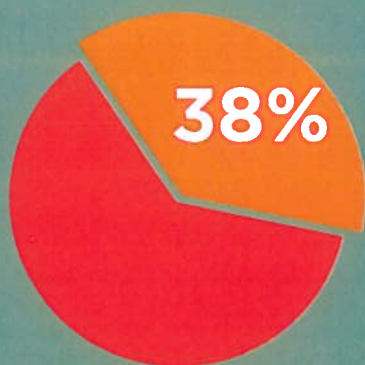

DUBLIN REGION HOMELESS ACCOMMODATION USE

January to December 2015

2015
5,480

adult individuals
accessed homeless
accommodation

MOVING TO HOUSING

2015

FIRST TIME IN HOMELESS ACCOMMODATION

2015