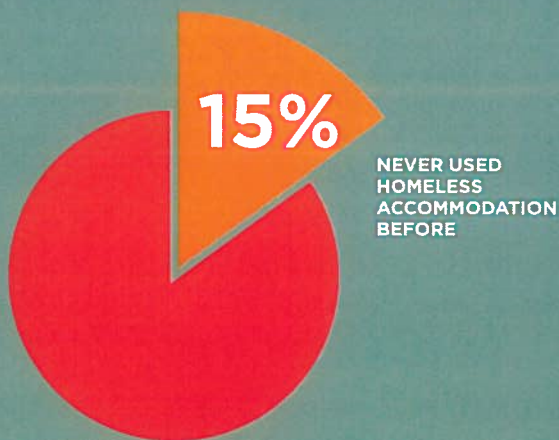

DUBLIN REGION HOMELESS ACCOMMODATION USE

Quarter 4 | October-December 2015

3,464 Q4 2015

adult individuals
accessed homeless
accommodation

MOVING TO HOUSING

Q4 2015

FIRST TIME IN HOMELESS ACCOMMODATION

Q4 2015

HOW MANY ADULTS ON ONE NIGHT?

Q4 2015

31st December 2015

2,279

IN HOMELESS
ACCOMMODATION

The Dublin Region Homeless Executive is provided by Dublin City Council as the lead statutory local authority in the response to homelessness in Dublin and adopts a shared service approach across South Dublin County Council, Fingal County Council and Dún Laoghaire-Rathdown County Council.