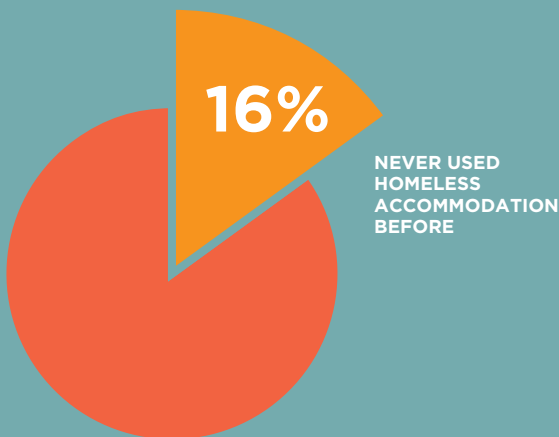

FIRST TIME IN HOMELESS ACCOMMODATION

Q2
2016